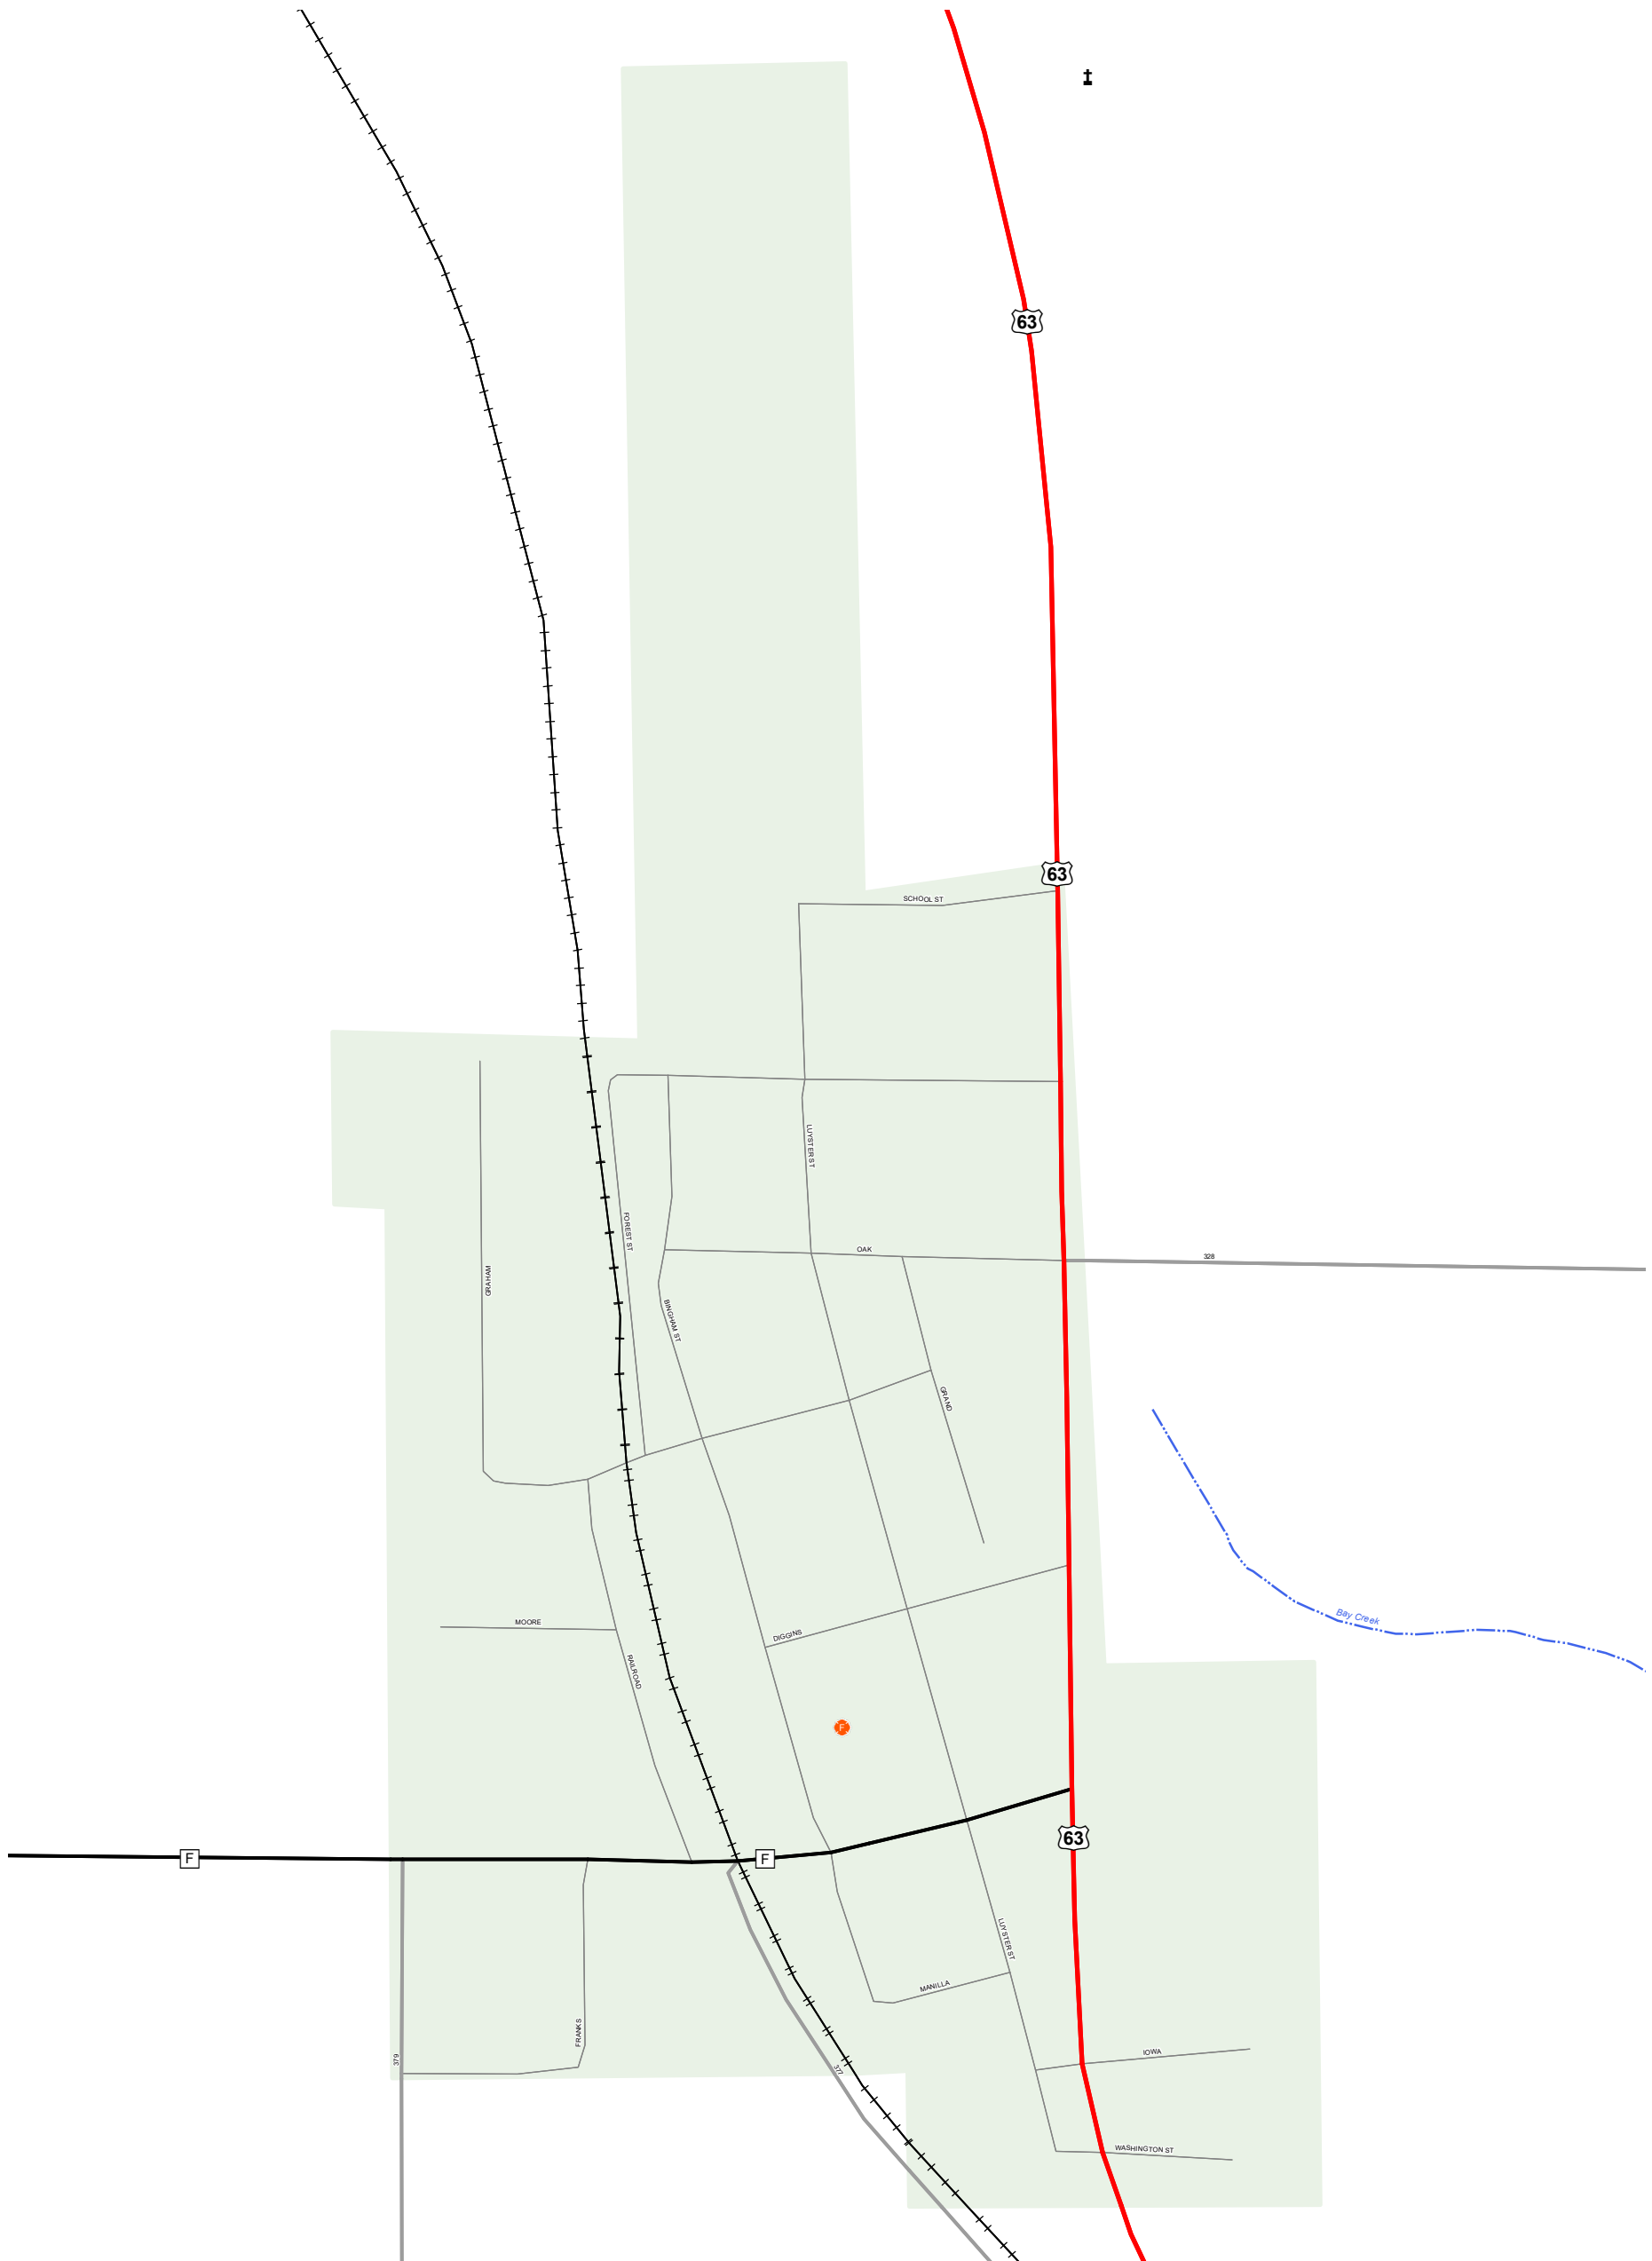

OREGON COUNTY
 MISSOURI
 SOUTHEAST DISTRICT
 2021

KOSHKONONG

Legend

- Interstate
- Interstate Loop
- US Route
- Business Route
- Missouri Route
- Letter Route
- County Road
- Railroad
- City Street
- Other Routes
- River or Stream
- Lake or Large River
- City Limits
- Surrounding City Limits
- County Boundary
- Metrolink Lines
- Fire Department
- Local Law Enforcement
- MSHPO Office
- Missouri State Capitol
- County Courthouse
- Hospitals
- MoDOT Office
- MoDOT Maintenance Building
- Cemeteries
- Public Airports
- Amtrak Stations
- Metrolink Stations