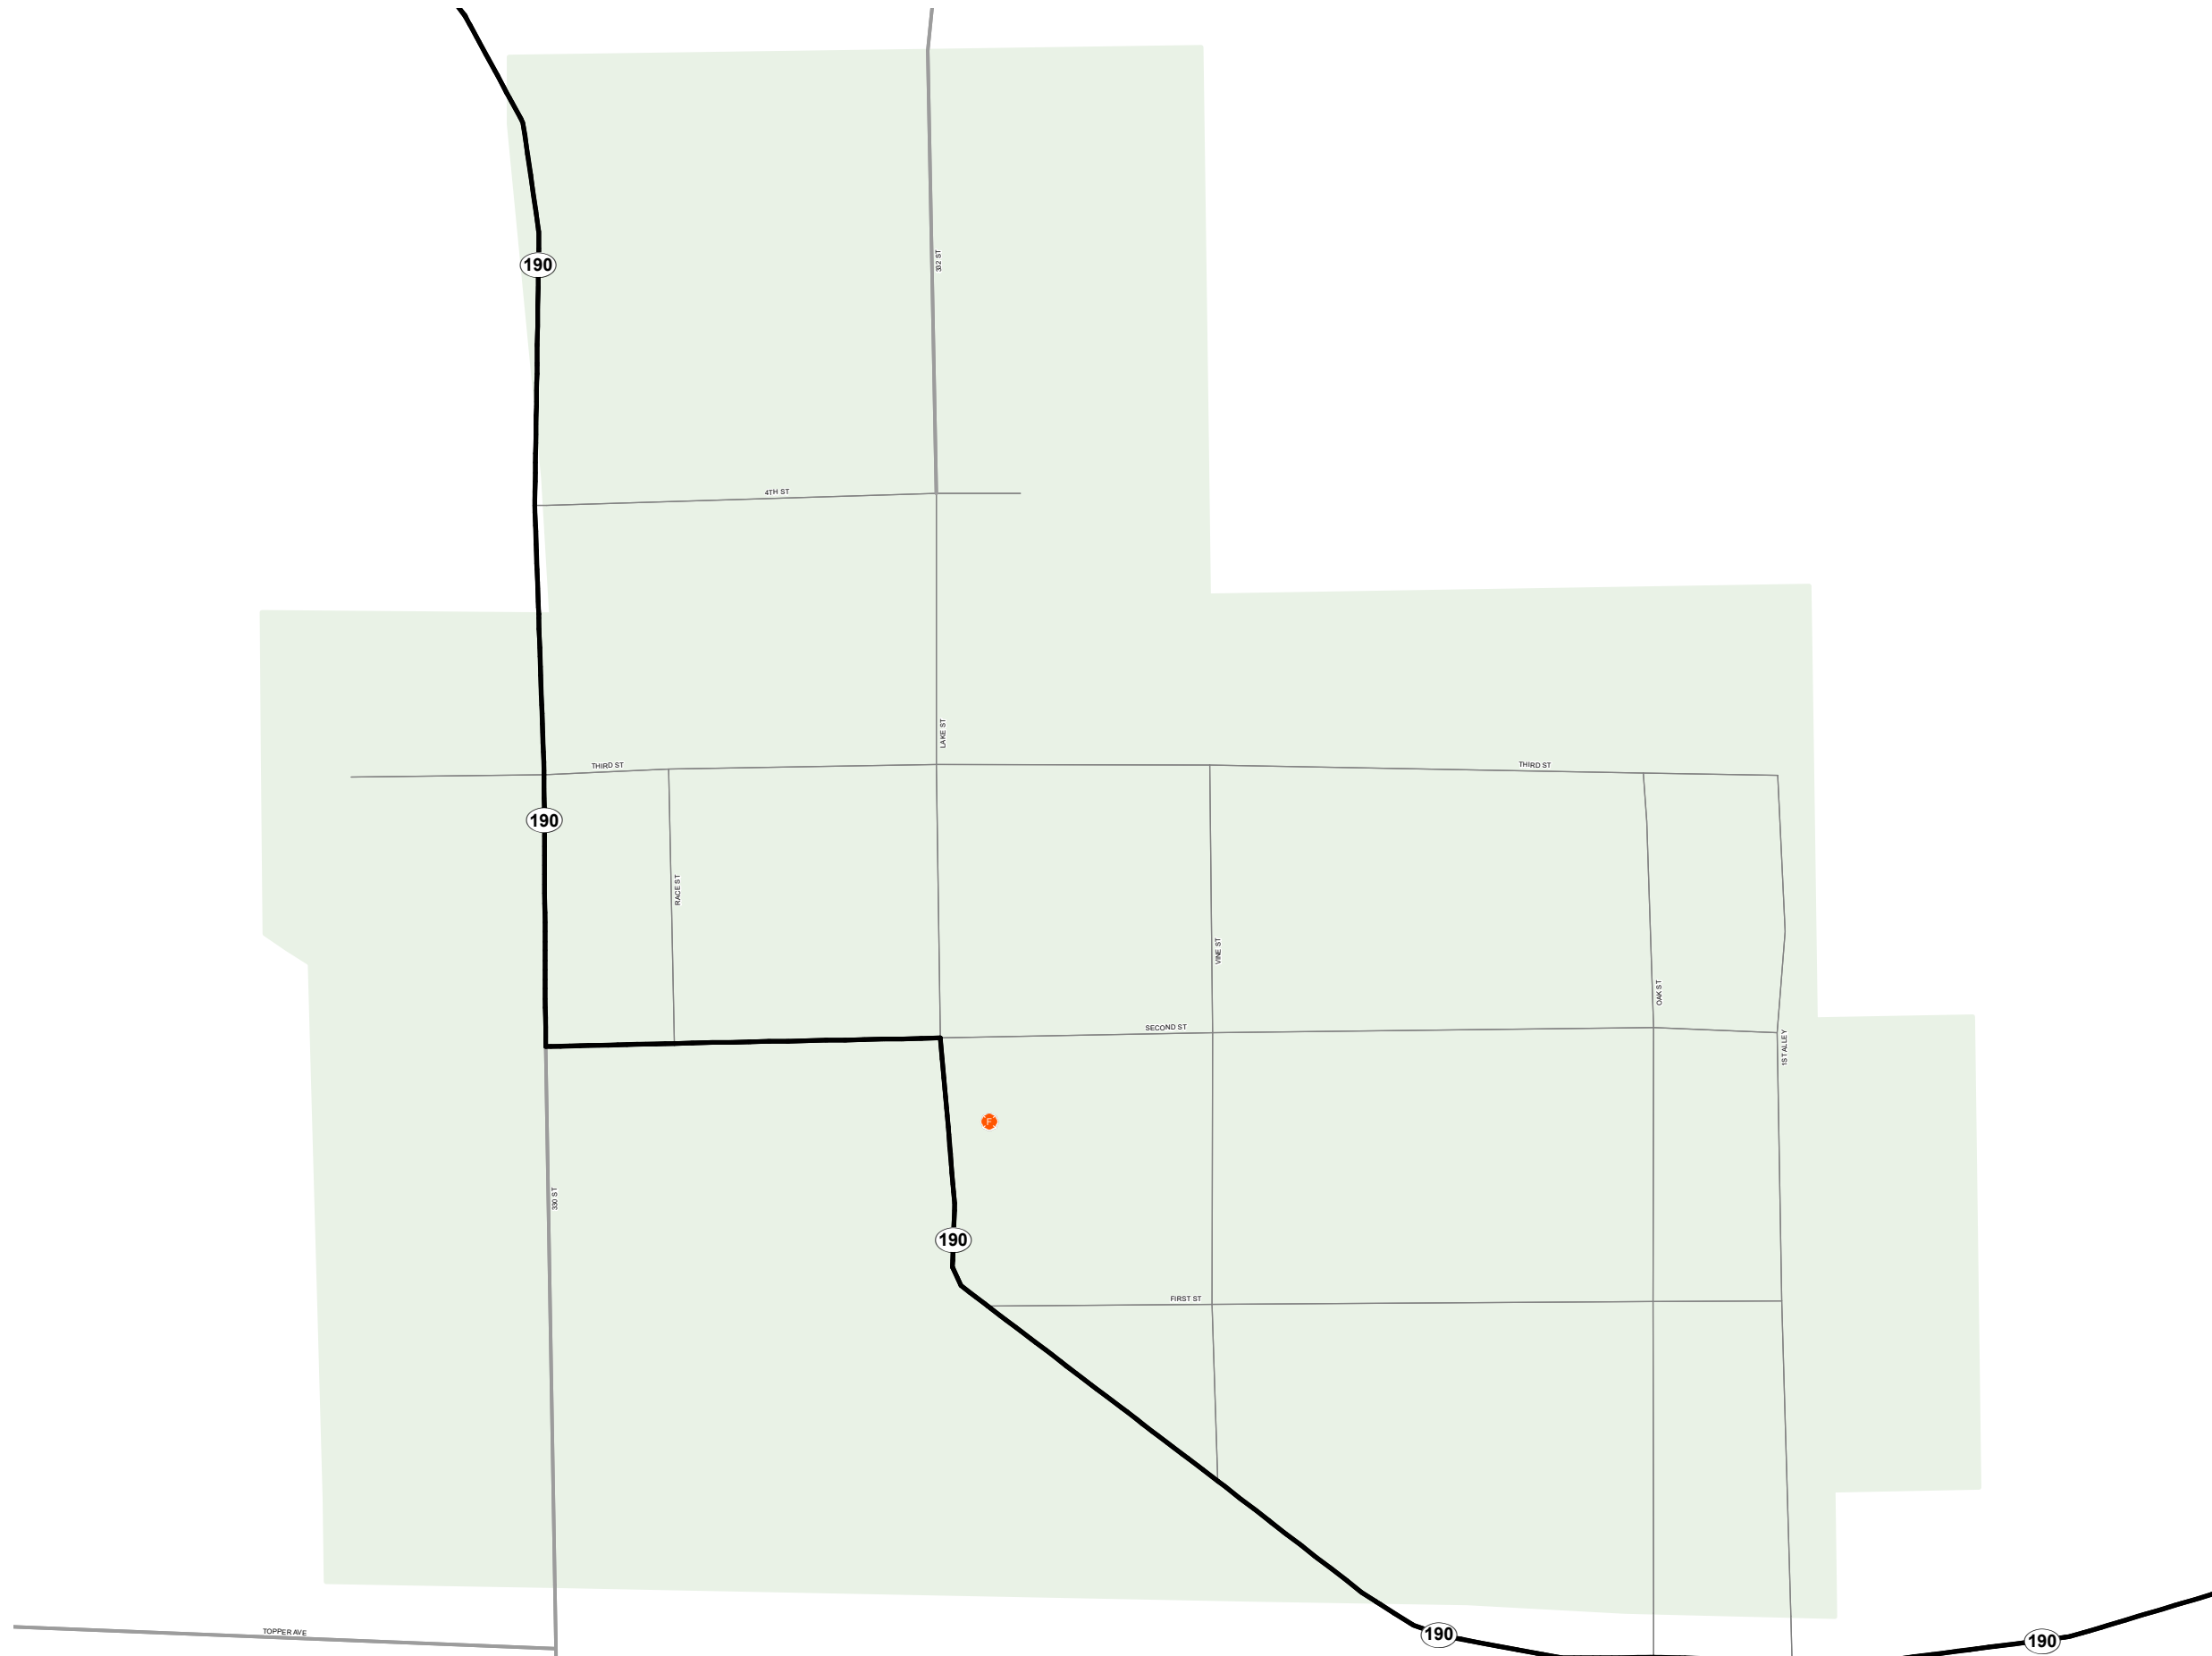

# LOCK SPRINGS

DAVIESS COUNTY

MISSOURI

NORTHWEST DISTRICT

2021

### Legend

- Interstate
- Interstate Loop
- US Route
- Business Route
- Missouri Route
- Letter Route
- County Road
- Railroad
- City Street
- Other Routes
- River or Stream
- Lake or Large River
- City Limits
- Surrounding City Limits
- County Boundary
- Metrolink Lines
- Fire Department
- Local Law Enforcement
- MSHP Office
- Missouri State Capitol
- County Courthouse
- Hospitals
- MoDOT Office
- MoDOT Maintenance Building
- Cemeteries
- Public Airports
- Amtrak Stations
- Metrolink Stations