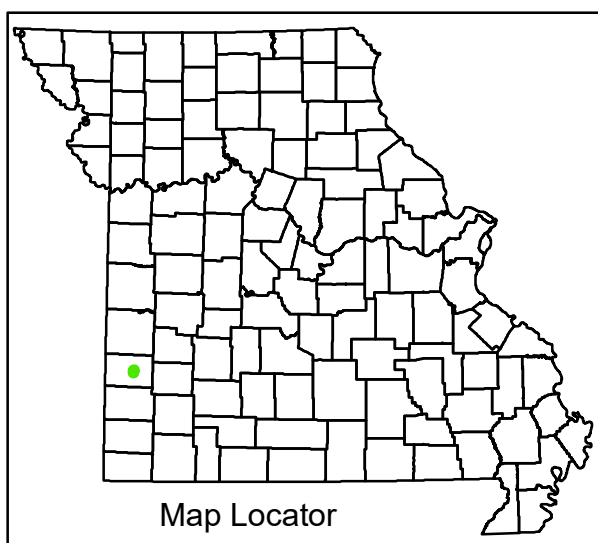

BARTON COUNTY  
MISSOURI  
SOUTHWEST DISTRICT  
2021

## LAMAR HEIGHTS

### Legend

- Interstate
- Interstate Loop
- US Route
- Business Route
- Missouri Route
- Letter Route
- County Road
- Railroad
- City Street
- Other Routes
- River or Stream
- Lake or Large River
- City Limits
- Surrounding City Limits
- County Boundary
- Metrolink Lines
- Fire Department
- P Local Law Enforcement
- P MSHP Office
- ★ Missouri State Capitol
- ⊕ County Courthouse
- H Hospitals
- MoDOT Office
- MoDOT Maintenance Building
- ⚰ Cemeteries
- ✈ Public Airports
- Amtrak Stations
- Metrolink Stations