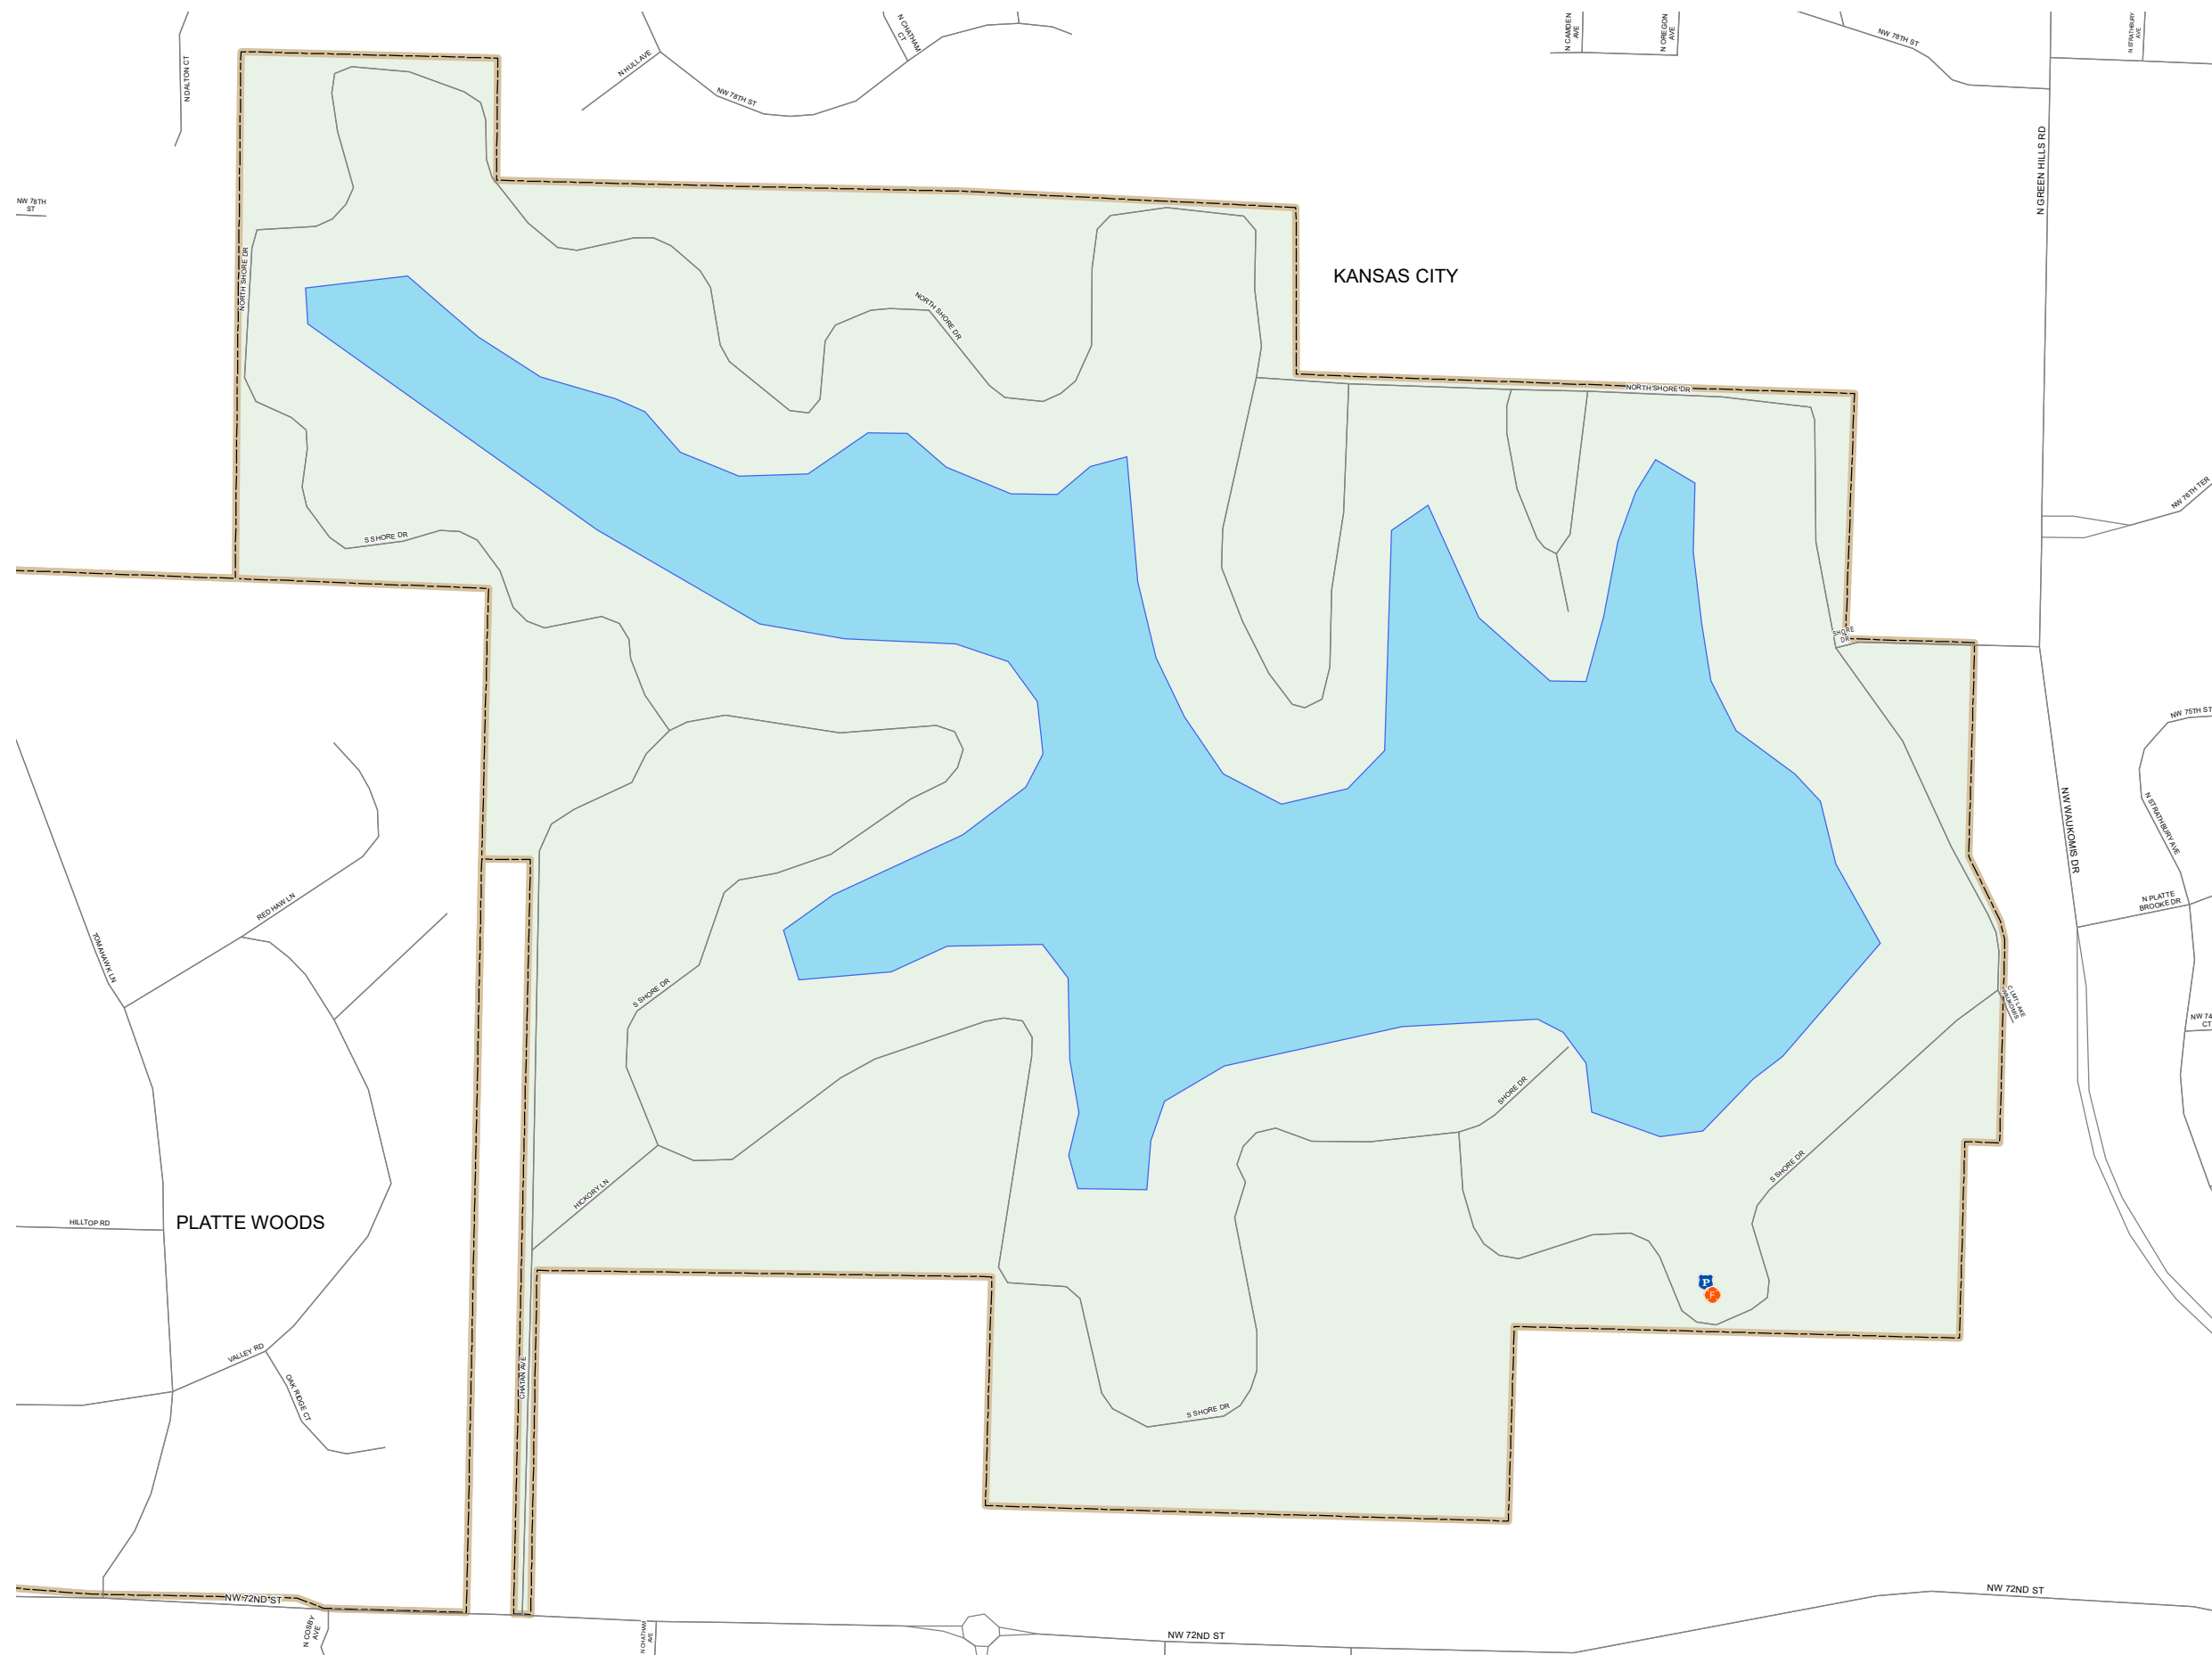

LAKE WAUKOMIS

PLATTE COUNTY
MISSOURI
KANSAS CITY DISTRICT

2021

Legend

- Interstate
- Interstate Loop
- US Route
- Business Route
- Missouri Route
- Letter Route
- County Road
- Railroad
- City Street
- Other Routes
- River or Stream
- Lake or Large River
- City Limits
- Surrounding City Limits
- County Boundary
- Metrolink Lines
- Fire Department
- P Local Law Enforcement
- H MSHP Office
- ★ Missouri State Capitol
- C County Courthouse
- H Hospitals
- MoDOT Office
- MoDOT Maintenance Building
- † Cemeteries
- ✈ Public Airports
- Amtrak Stations
- Metrolink Stations