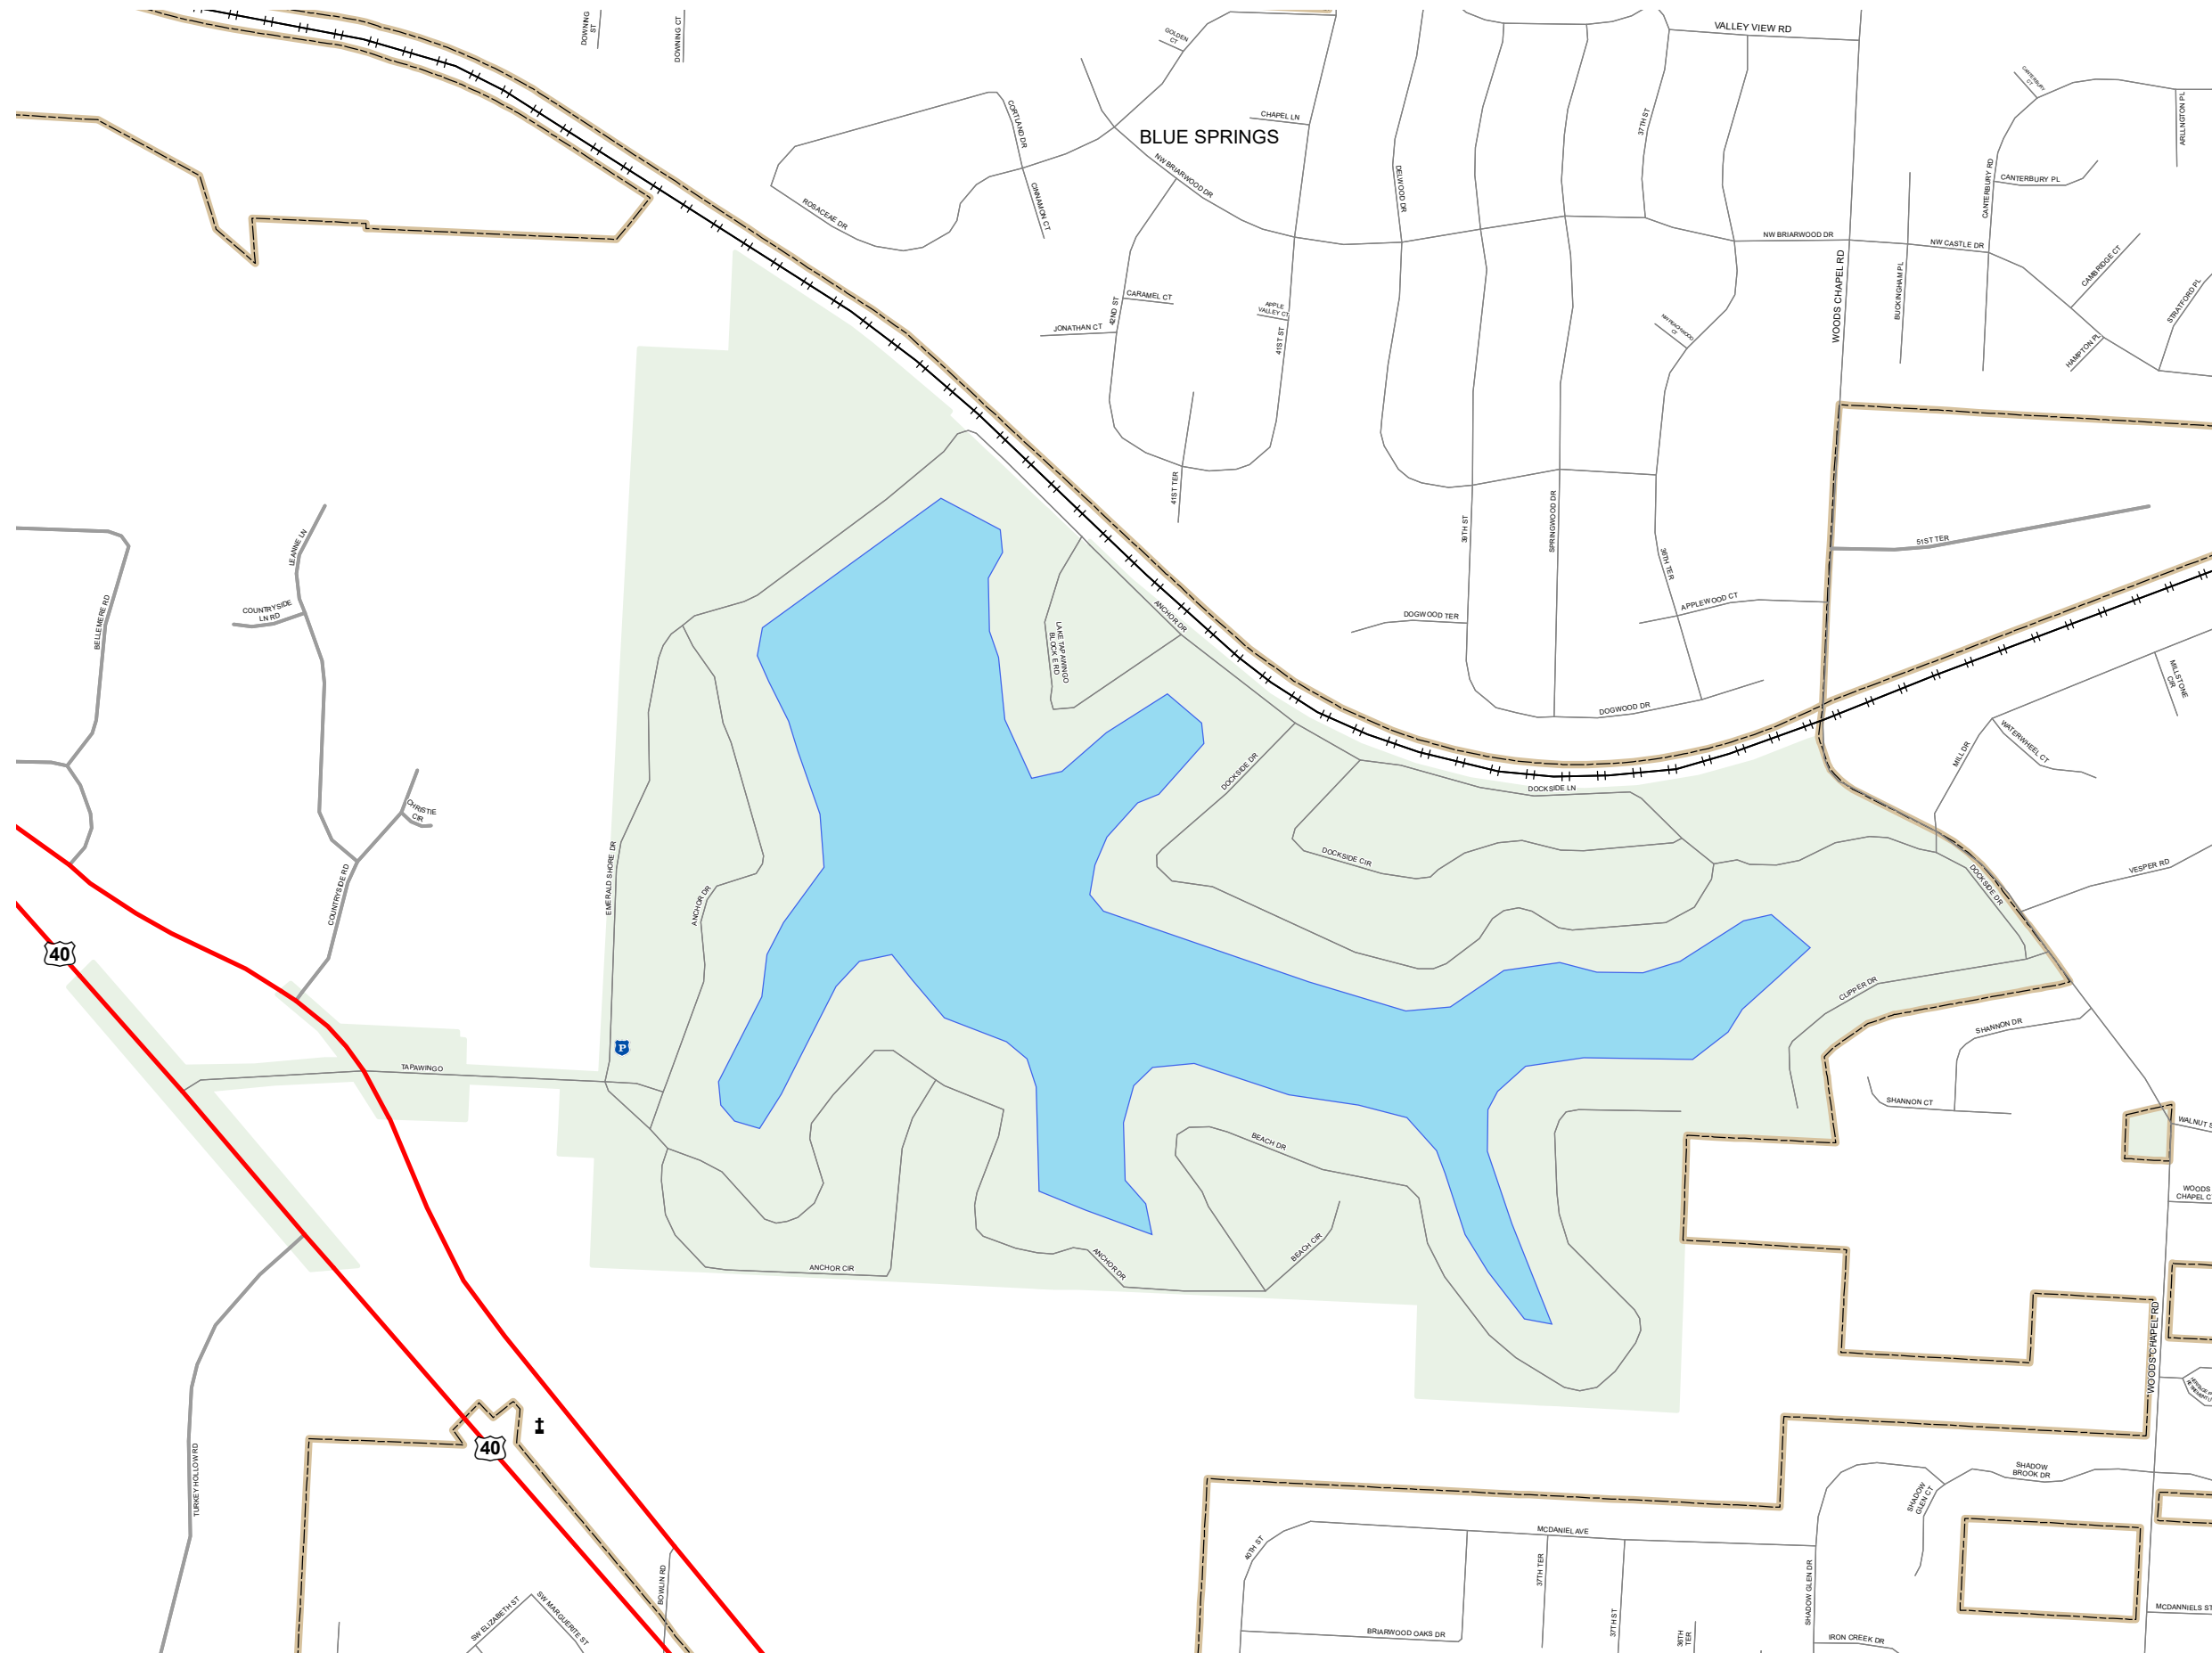

LAKE TAPAWINGO

JACKSON COUNTY
MISSOURI
KANSAS CITY DISTRICT

2021

Legend

- Interstate
- Interstate Loop
- US Route
- Business Route
- Missouri Route
- Letter Route
- County Road
- Railroad
- City Street
- Other Routes
- River or Stream
- Lake or Large River
- City Limits
- Surrounding City Limits
- County Boundary
- Metrolink Lines
- Fire Department
- Local Law Enforcement
- MSHP Office
- ★ Missouri State Capitol
- County Courthouse
- Hospitals
- MoDOT Office
- MoDOT Maintenance Building
- † Cemeteries
- ✈ Public Airports
- Amtrak Stations
- Metrolink Stations