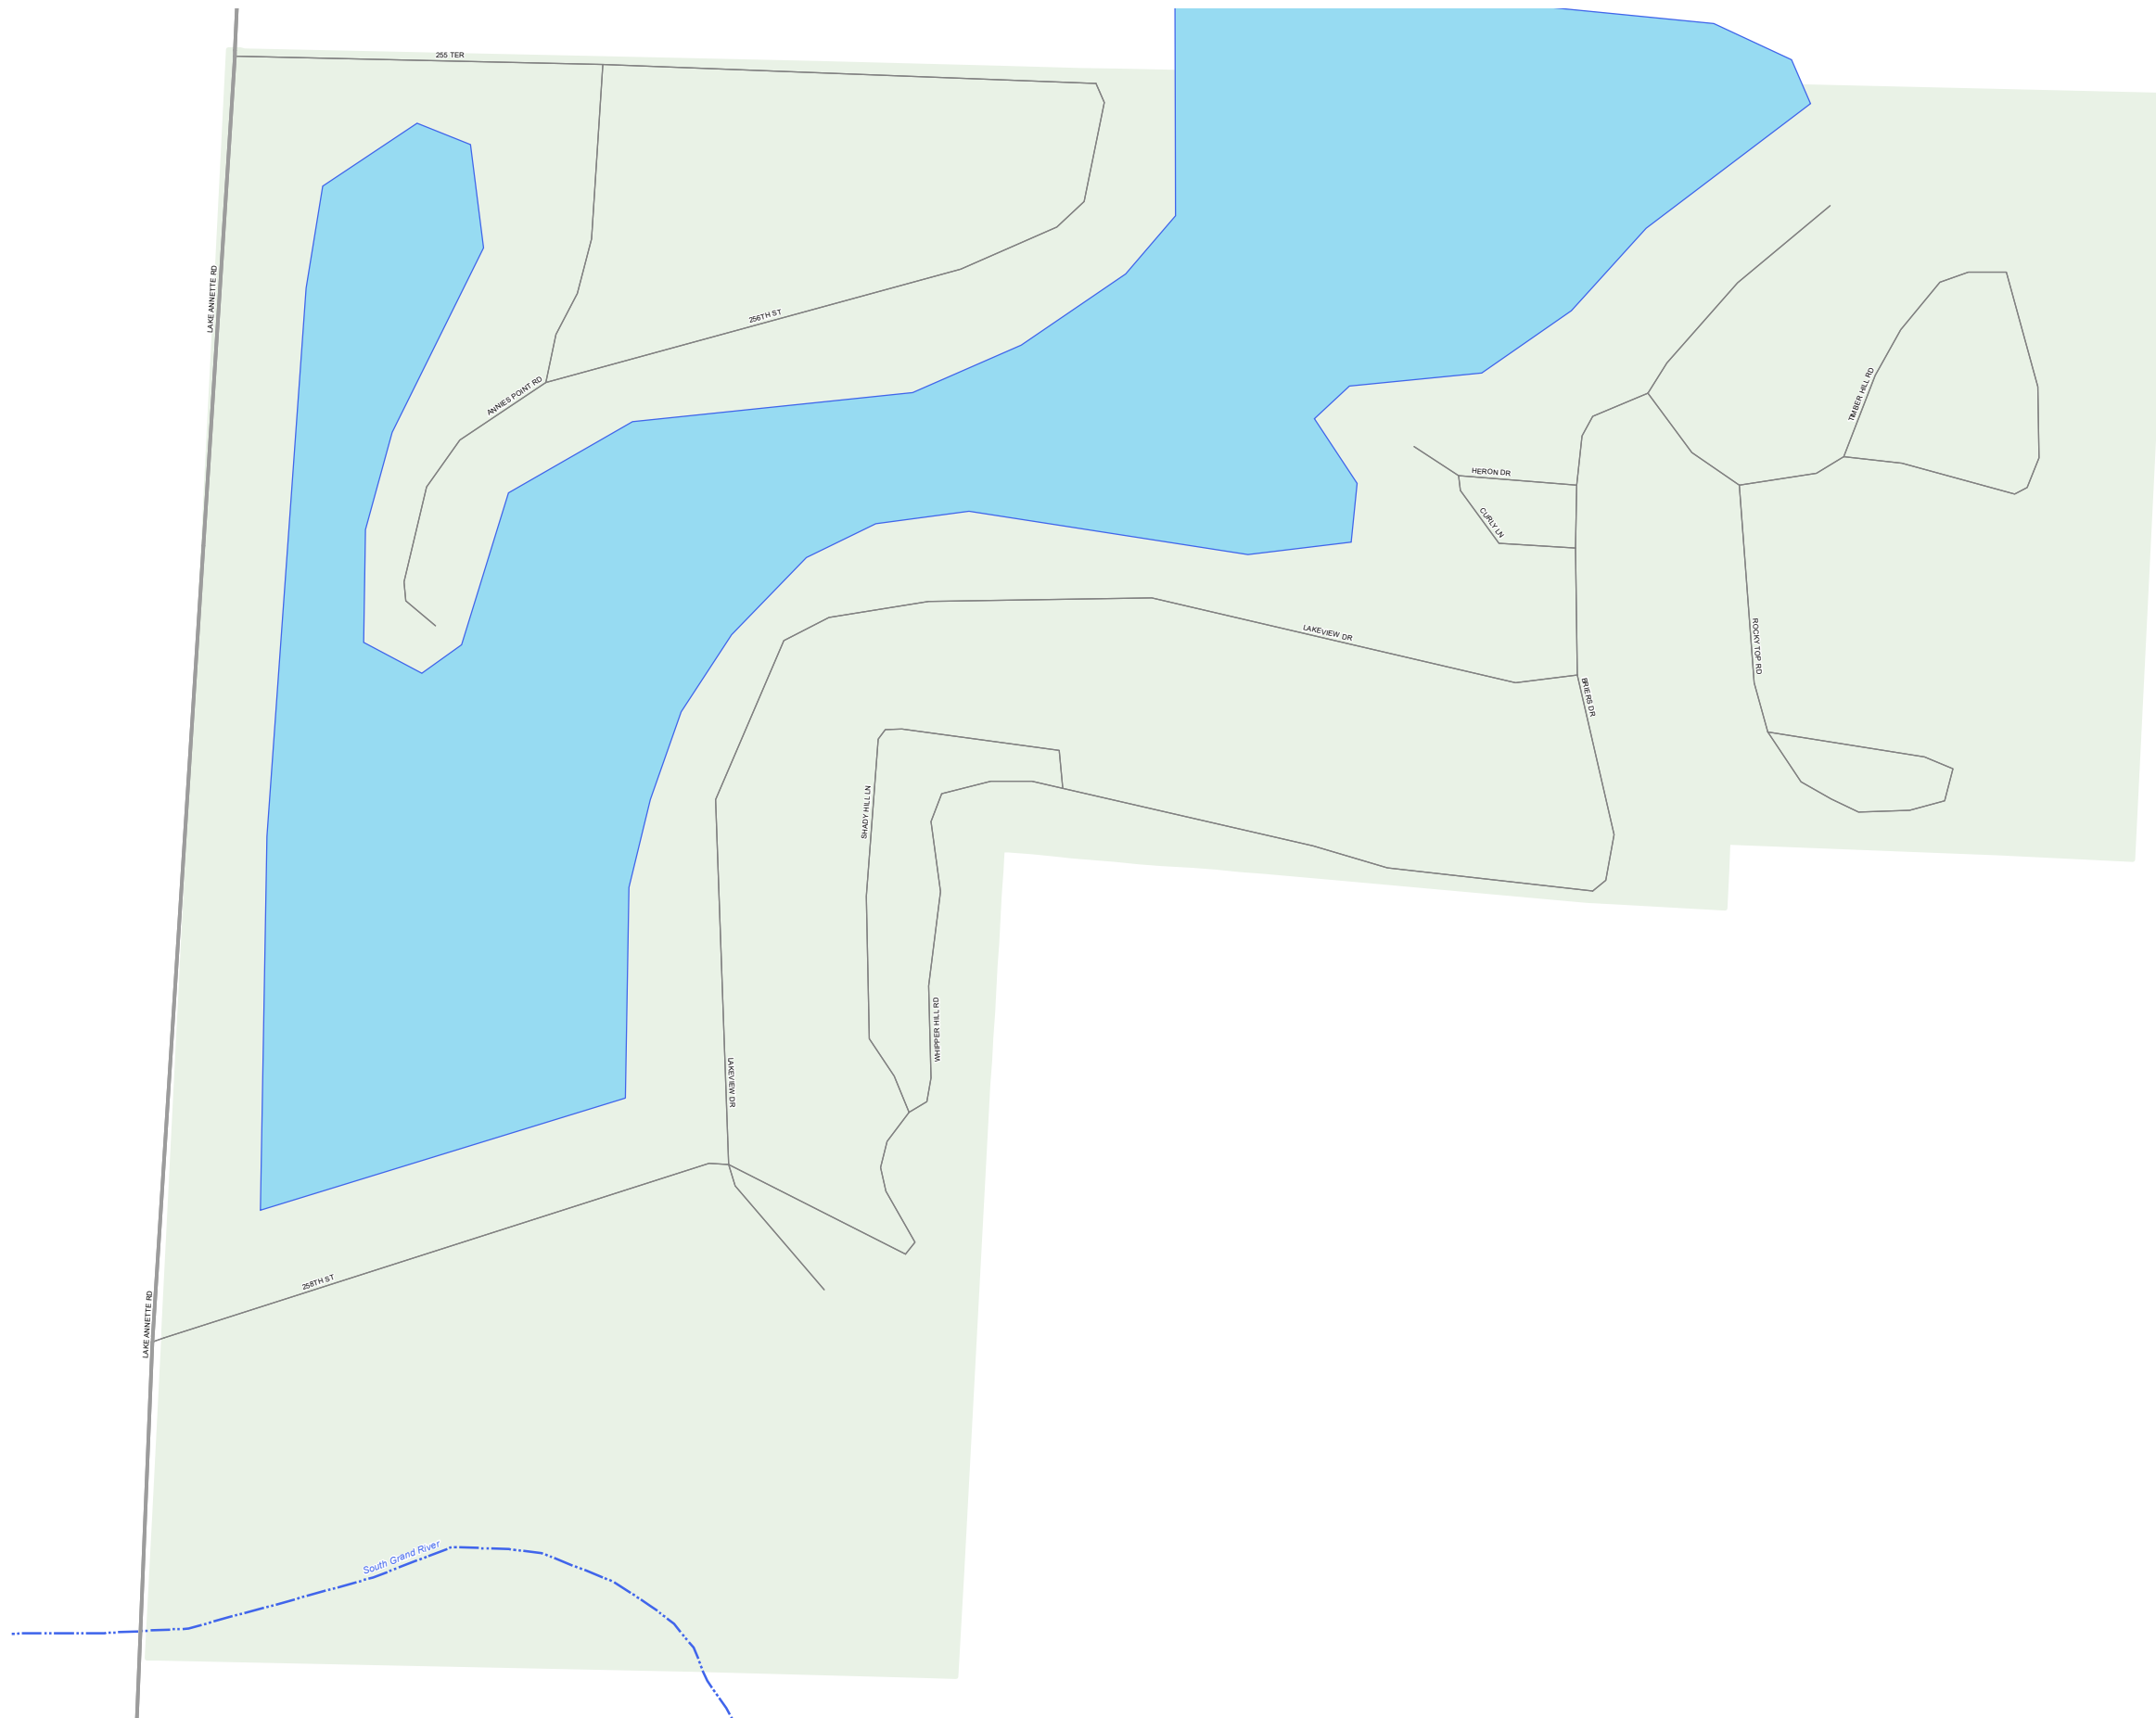

LAKE ANNETTE

CASS COUNTY

MISSOURI

KANSAS CITY DISTRICT

2021

Legend

- Interstate
- Interstate Loop
- US Route
- Business Route
- Missouri Route
- Letter Route
- County Road
- Railroad
- City Street
- Other Routes
- River or Stream
- Lake or Large River
- City Limits
- Surrounding City Limits
- County Boundary
- Metrolink Lines
- Fire Department
- Local Law Enforcement
- MSHP Office
- ★ Missouri State Capitol
- County Courthouse
- Hospitals
- MoDOT Office
- MoDOT Maintenance Building
- † Cemeteries
- ✈ Public Airports
- Amtrak Stations
- Metrolink Stations