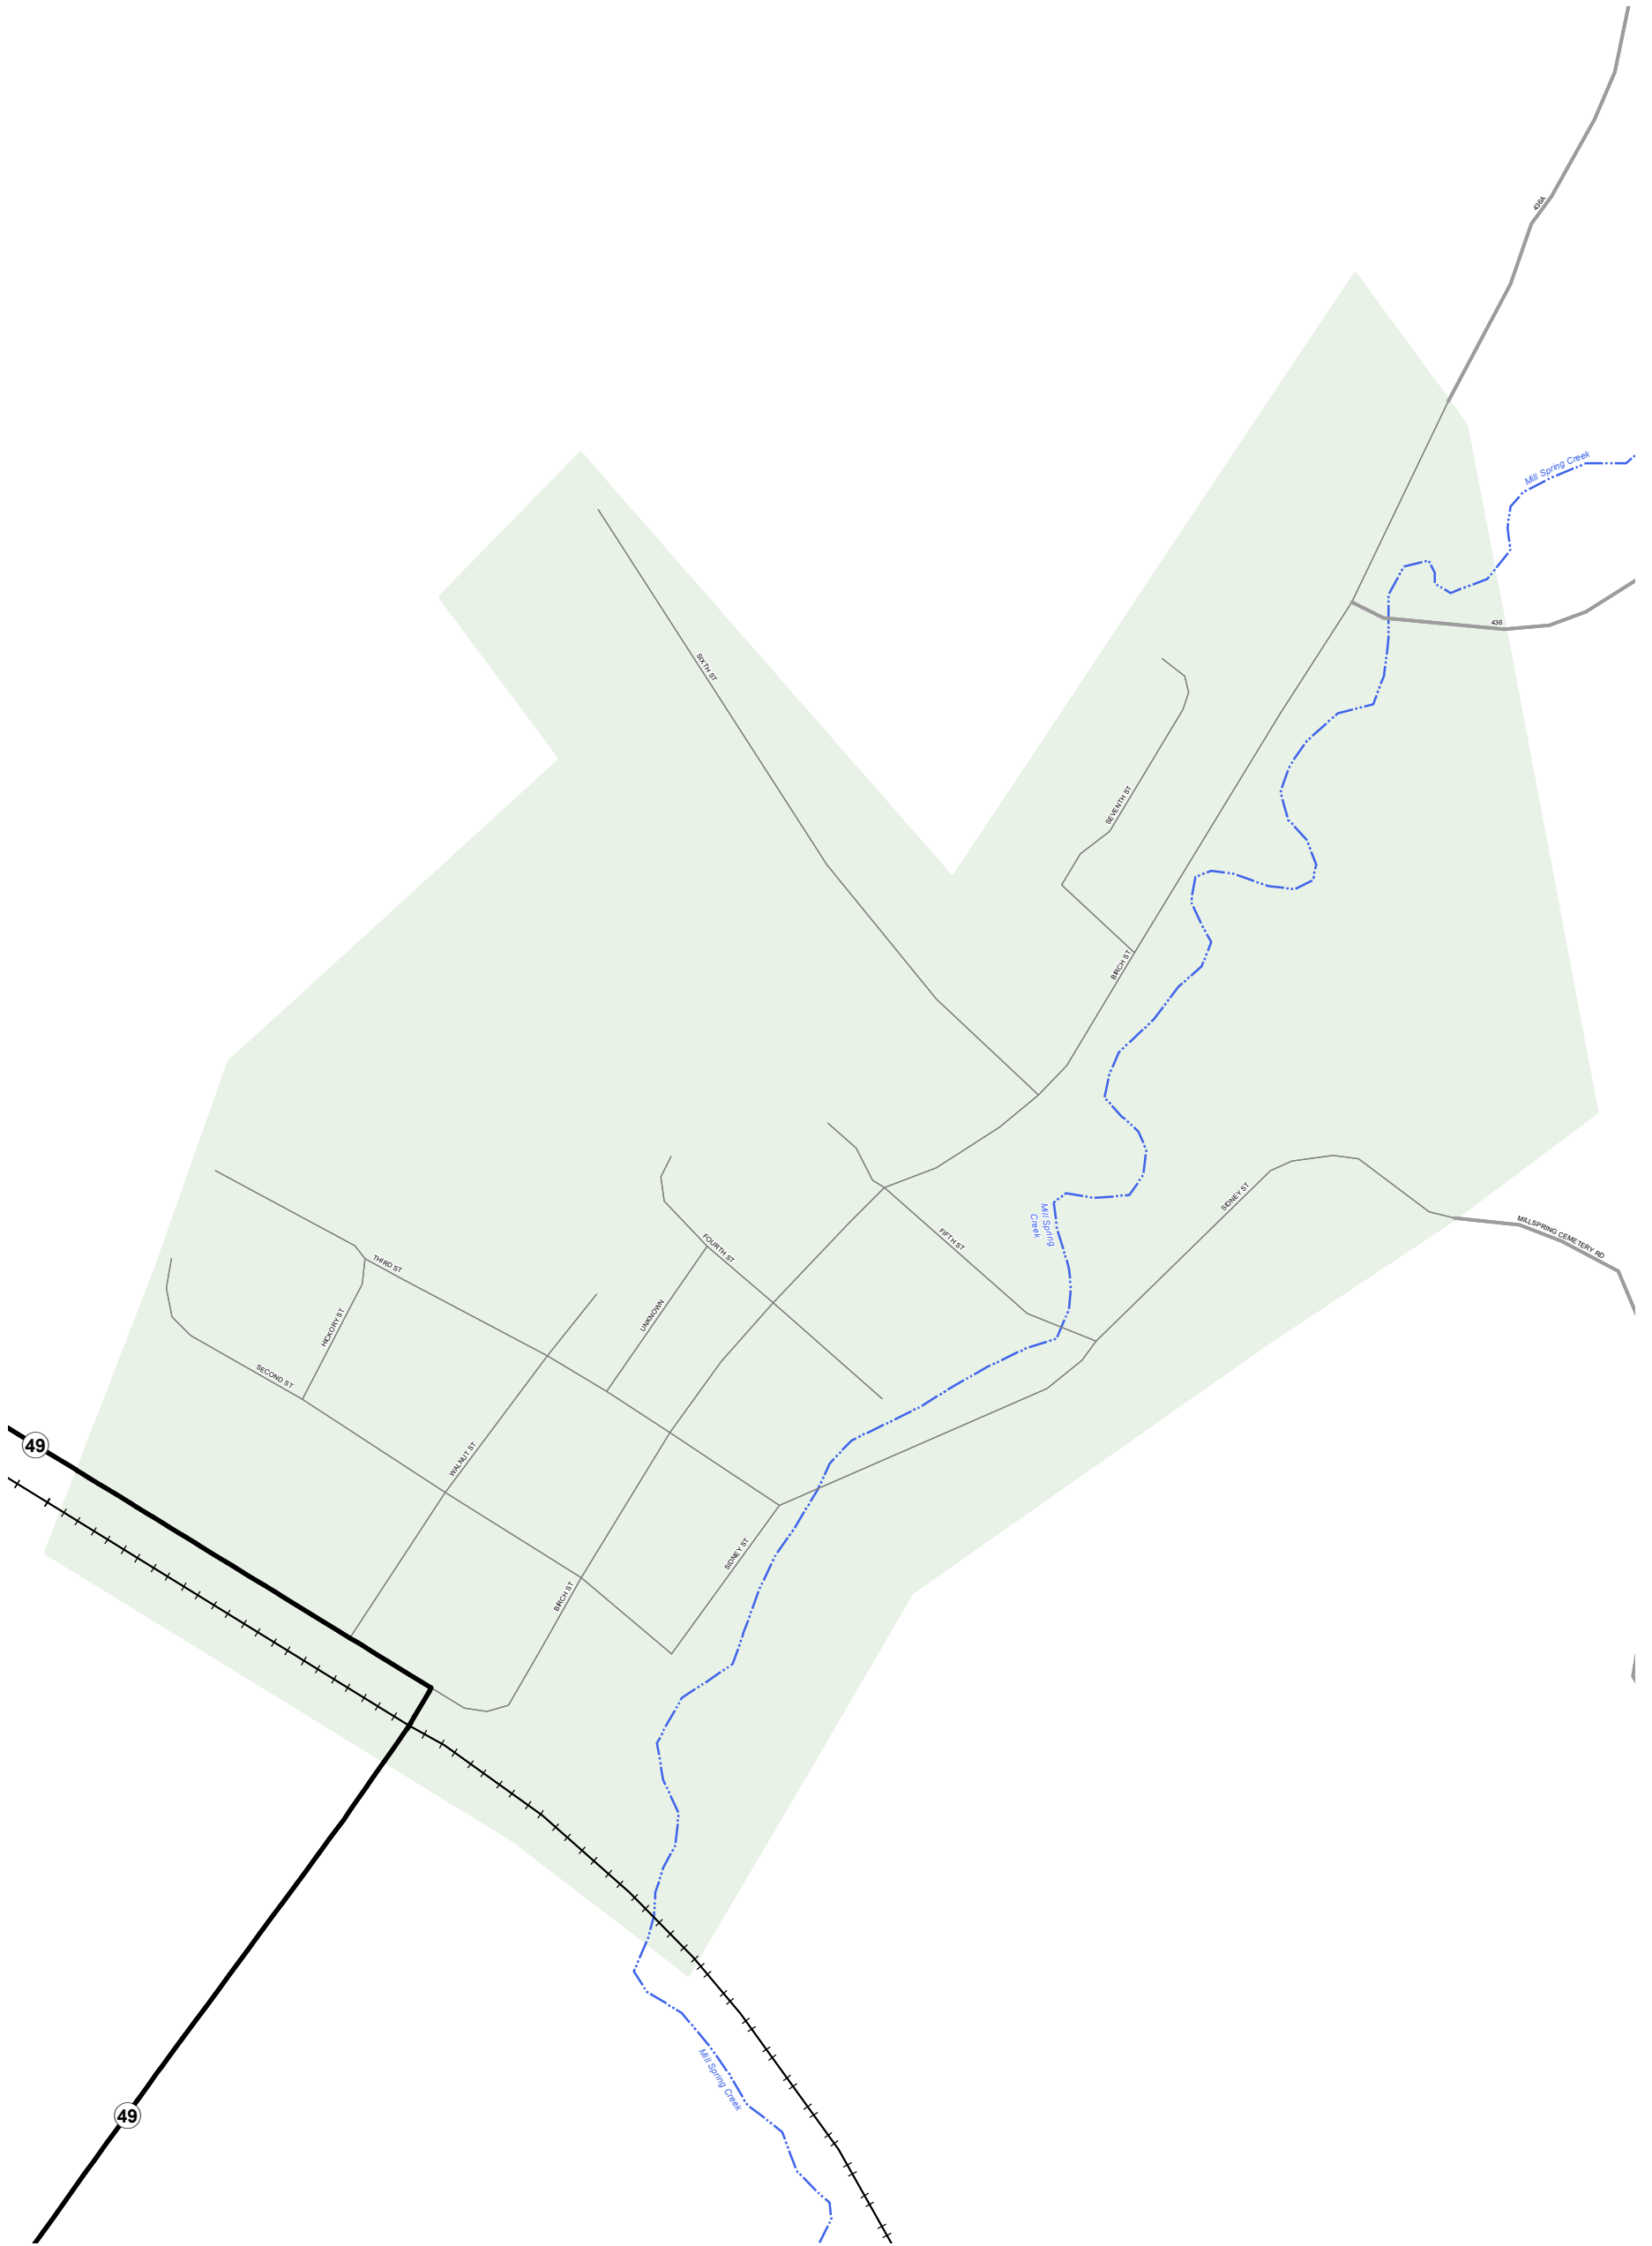

WAYNE COUNTY  
 MISSOURI  
 SOUTHEAST DISTRICT  
 2021

# MILL SPRING

- Legend**
- Interstate
  - Interstate Loop
  - US Route
  - Business Route
  - Missouri Route
  - Letter Route
  - County Road
  - Railroad
  - City Street
  - Other Routes
  - River or Stream
  - Lake or Large River
  - City Limits
  - Surrounding City Limits
  - County Boundary
  - Metrolink Lines
  - Fire Department
  - Local Law Enforcement
  - MSHP Office
  - Missouri State Capitol
  - County Courthouse
  - Hospitals
  - MoDOT Office
  - MoDOT Maintenance Building
  - Cemeteries
  - Public Airports
  - Amtrak Stations
  - Metrolink Stations