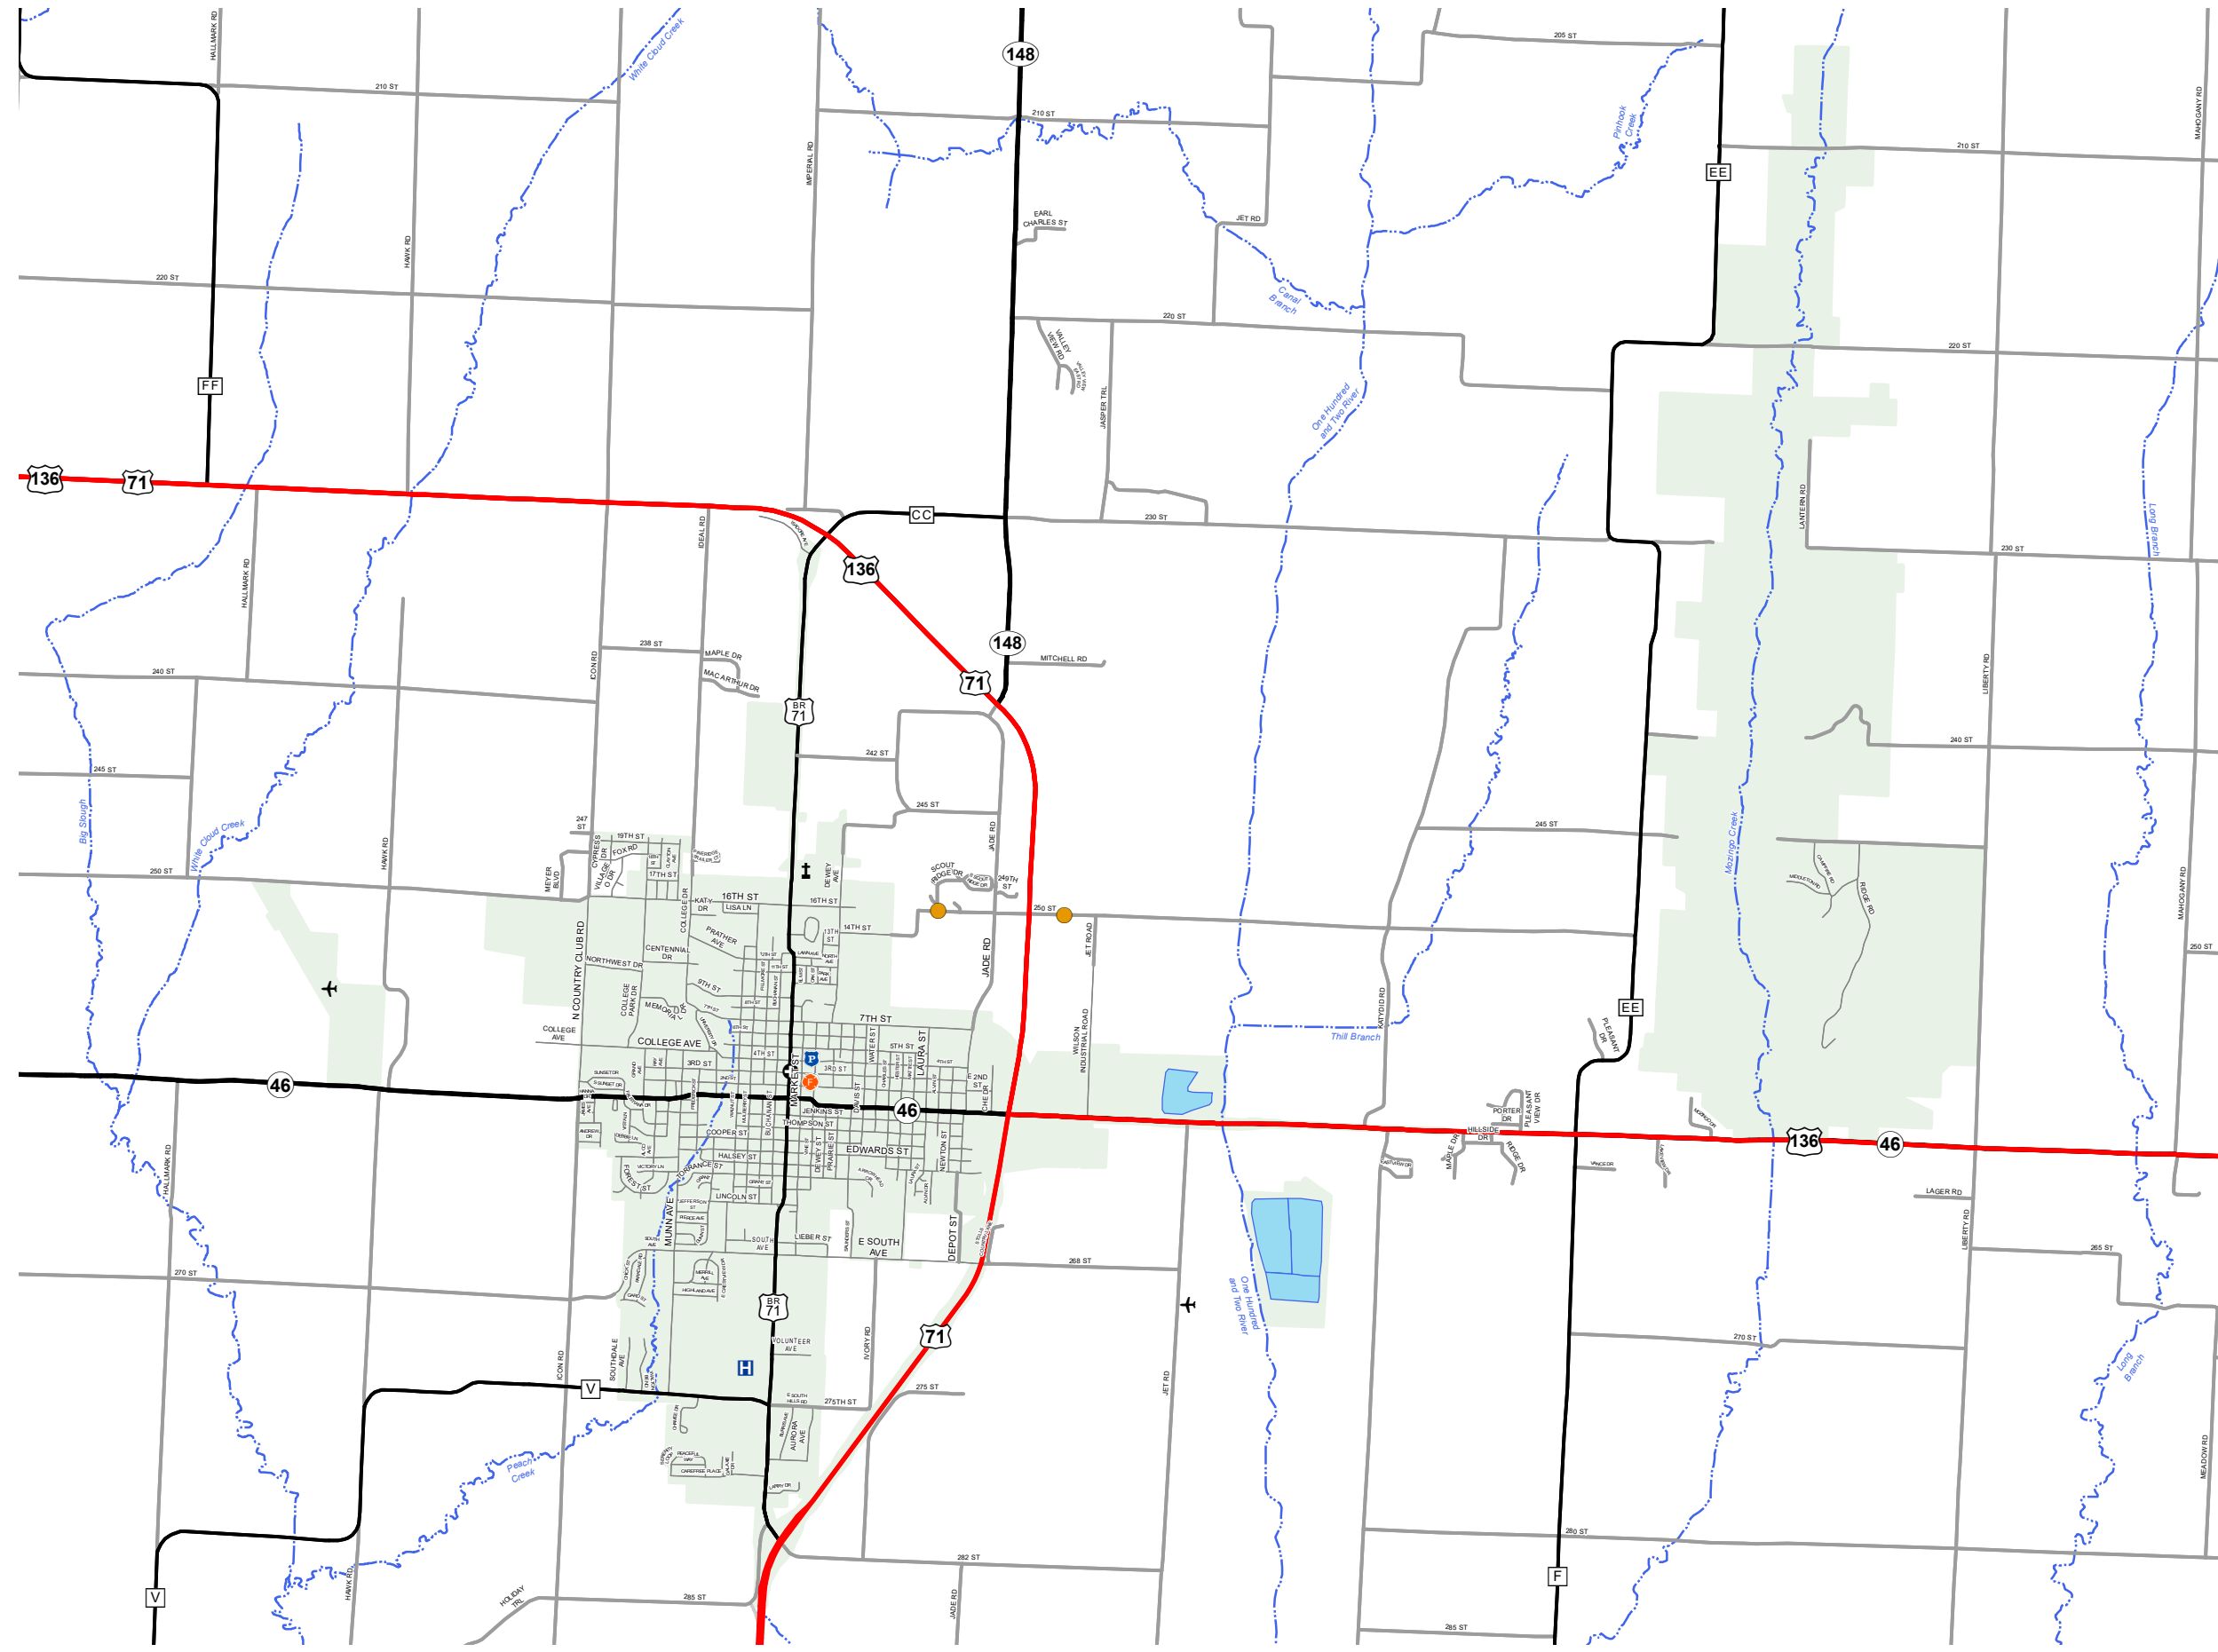

MARYVILLE

NODAWAY COUNTY

MISSOURI

NORTHWEST DISTRICT

2021

Legend

- Interstate
- Interstate Loop
- US Route
- Business Route
- Missouri Route
- Letter Route
- County Road
- Railroad
- City Street
- Other Routes
- River or Stream
- Lake or Large River
- City Limits
- Surrounding City Limits
- County Boundary
- Metrolink Lines
- Fire Department
- Local Law Enforcement
- MSHP Office
- ★ Missouri State Capitol
- County Courthouse
- Hospitals
- MoDOT Office
- MoDOT Maintenance Building
- † Cemeteries
- ✈ Public Airports
- Amtrak Stations
- Metrolink Stations

MISSOURI DEPARTMENT OF TRANSPORTATION
 TRANSPORTATION PLANNING
 1-888-ASK-MODOT
 WWW.MODOT.ORG
 AUGUST 2021