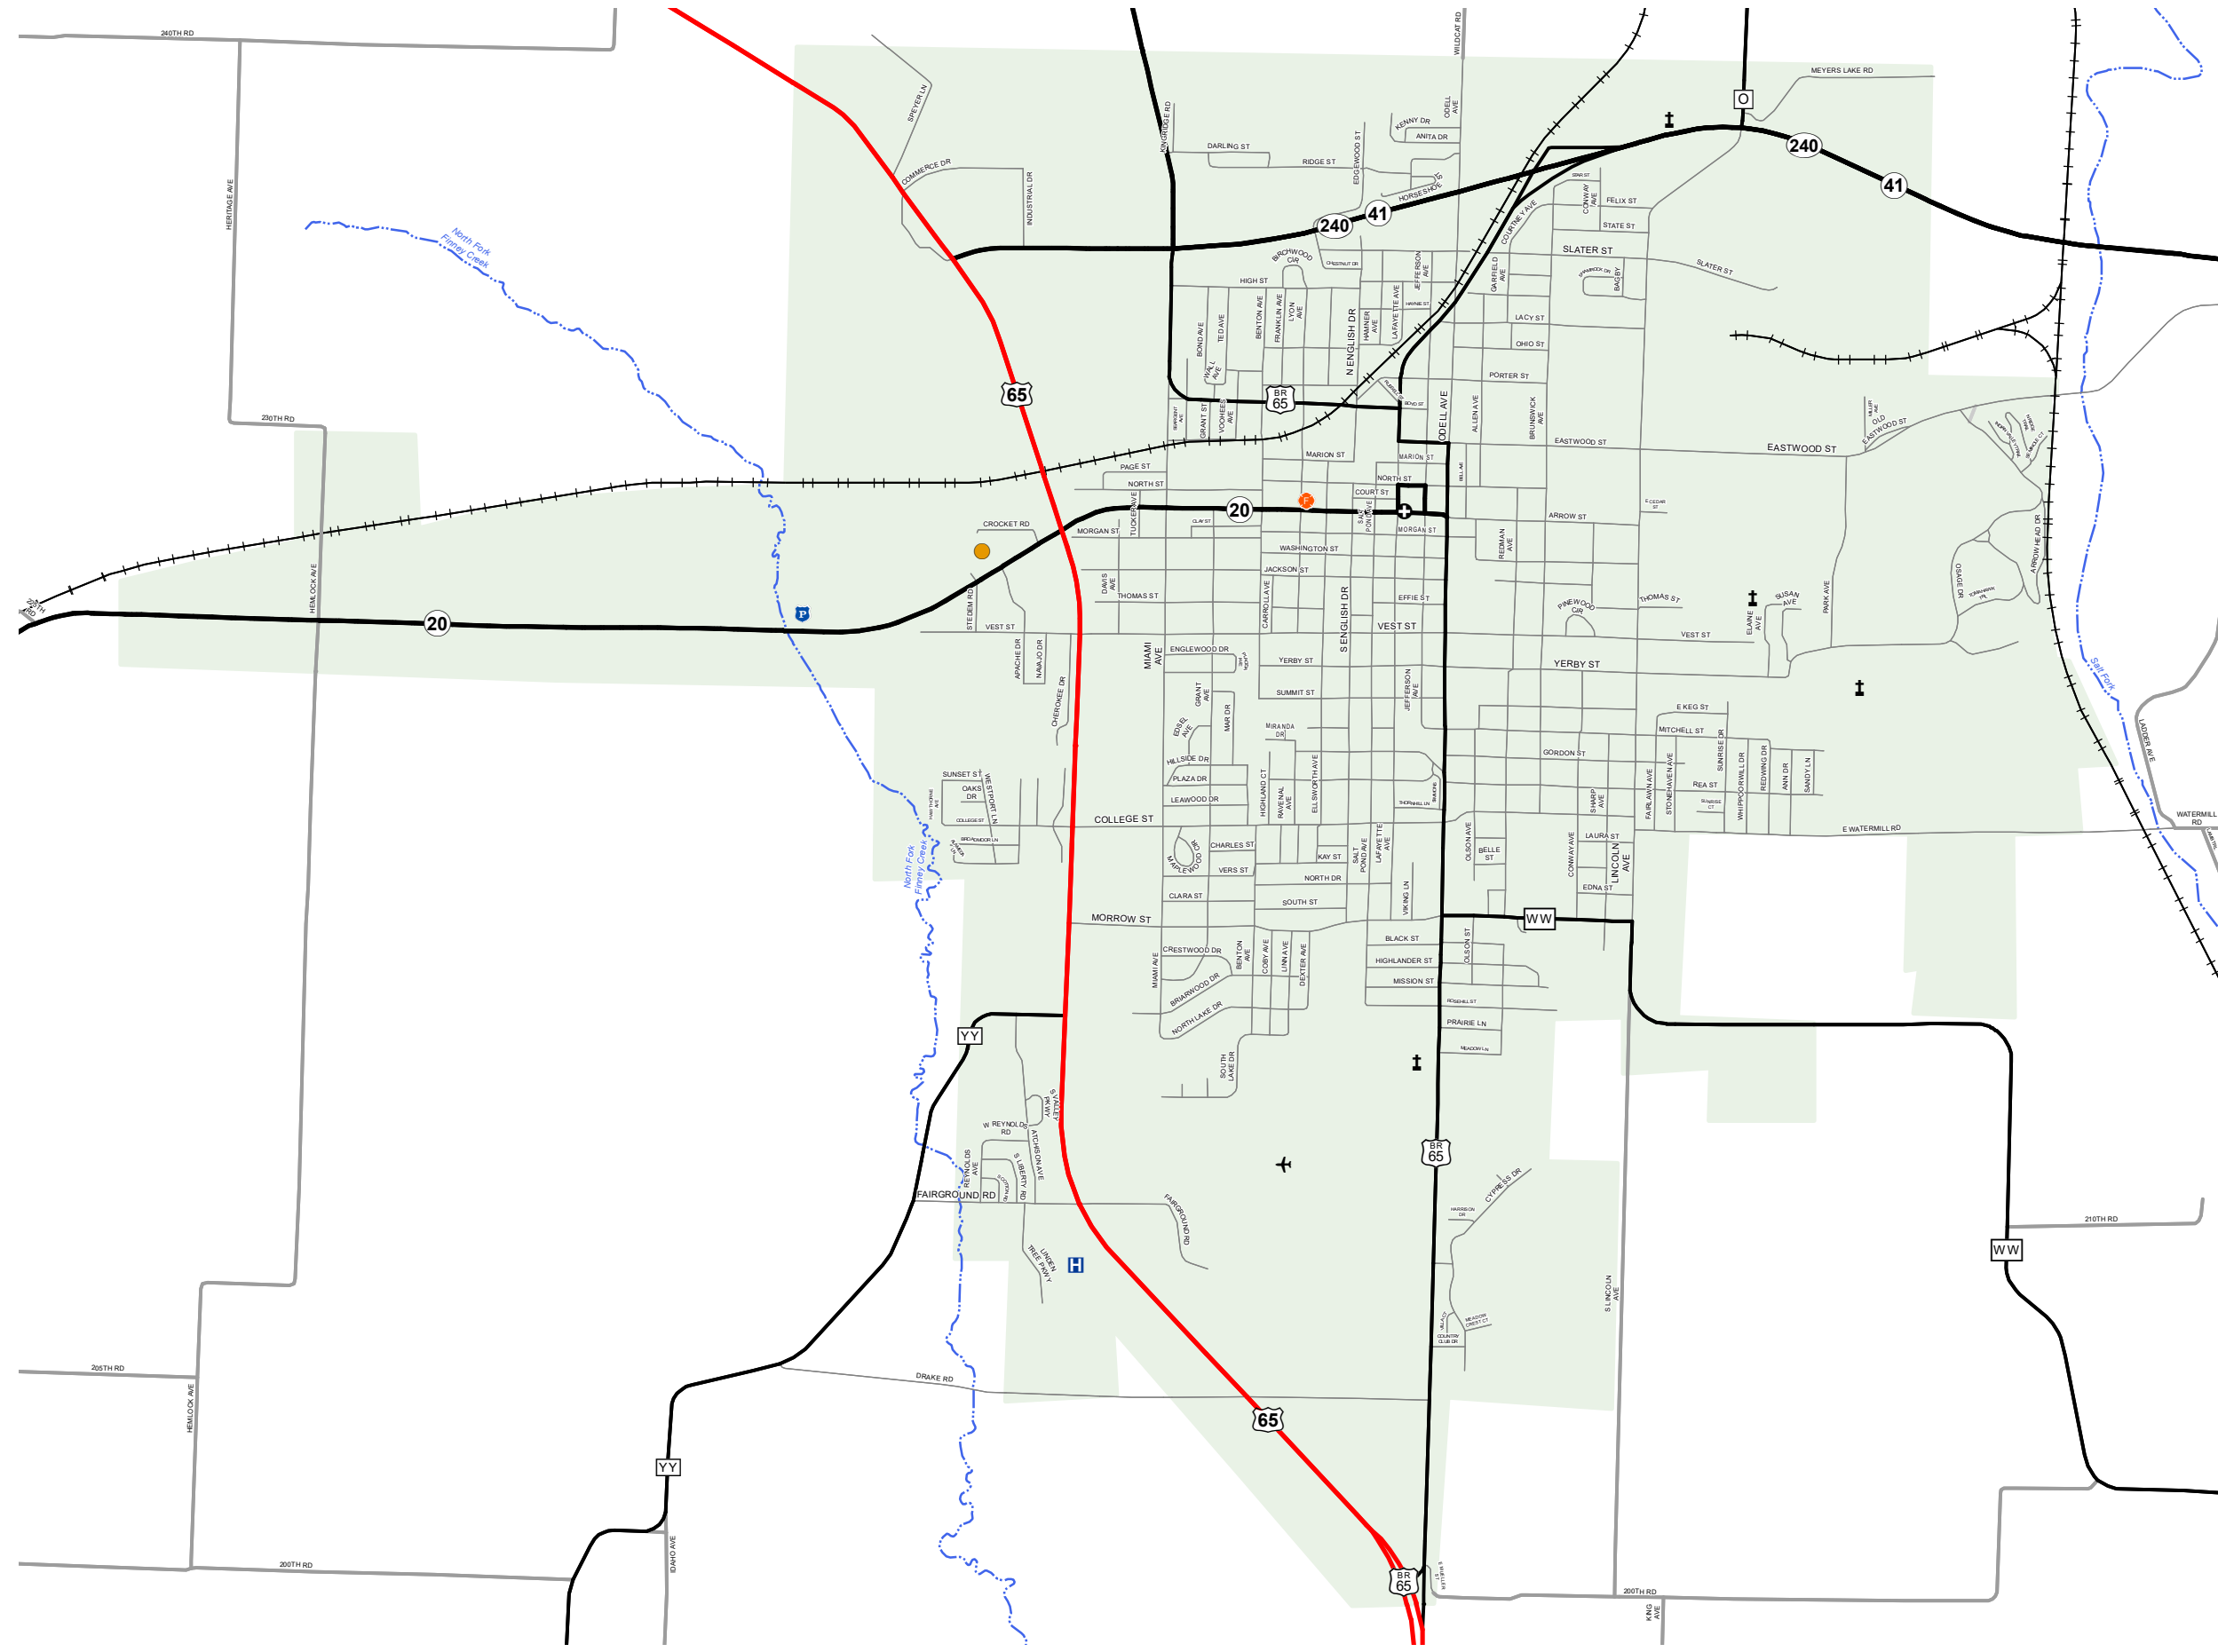

MARSHALL

SALINE COUNTY

MISSOURI

KANSAS CITY DISTRICT

2021

- Legend**
- Interstate
 - Interstate Loop
 - US Route
 - Business Route
 - Missouri Route
 - Letter Route
 - County Road
 - Railroad
 - City Street
 - Other Routes
 - River or Stream
 - Lake or Large River
 - City Limits
 - Surrounding City Limits
 - County Boundary
 - Metrolink Lines
 - Fire Department
 - Local Law Enforcement
 - MSHP Office
 - ★ Missouri State Capitol
 - ⊕ County Courthouse
 - ⊕ Hospitals
 - MoDOT Office
 - MoDOT Maintenance Building
 - ‡ Cemeteries
 - ✈ Public Airports
 - ⊕ Amtrak Stations
 - Metrolink Stations