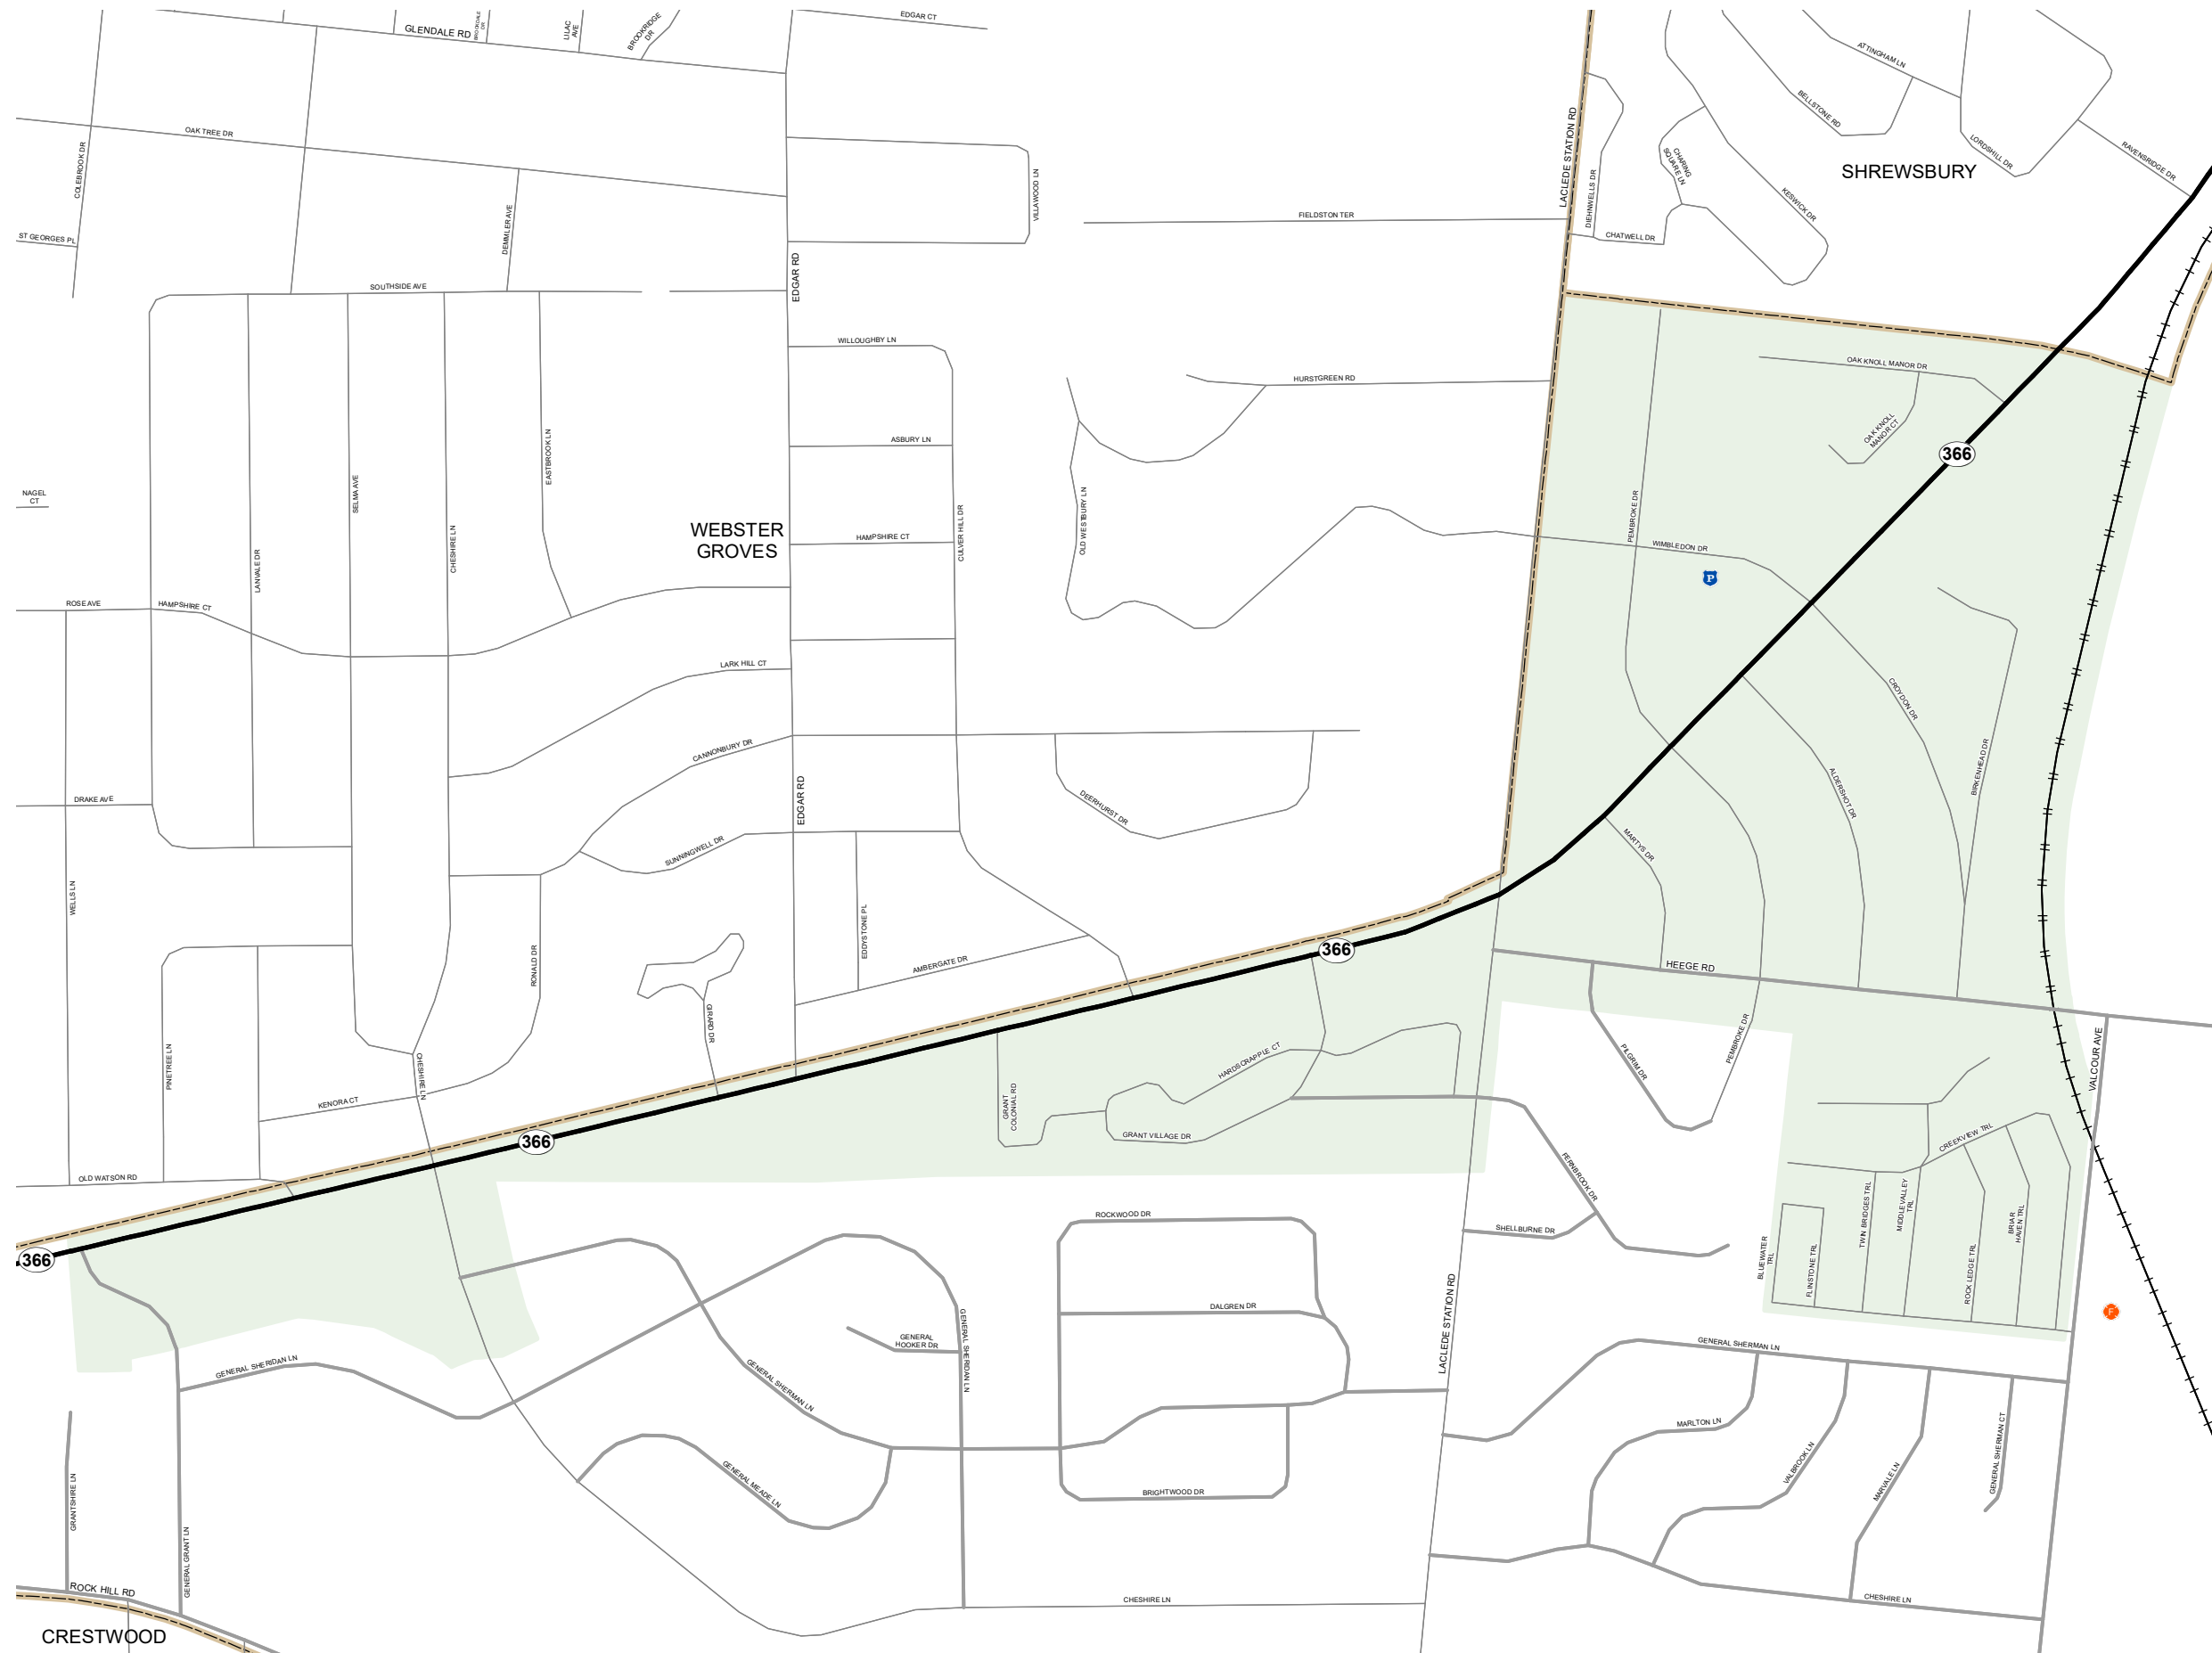

MARLBOROUGH

ST. LOUIS COUNTY

MISSOURI

ST. LOUIS DISTRICT

2021

Legend

- Interstate
- Interstate Loop
- US Route
- Business Route
- Missouri Route
- Letter Route
- County Road
- Railroad
- City Street
- Other Routes
- River or Stream
- Lake or Large River
- City Limits
- Surrounding City Limits
- County Boundary
- Metrolink Lines
- Fire Department
- Local Law Enforcement
- MSHP Office
- ★ Missouri State Capitol
- County Courthouse
- Hospitals
- MoDOT Office
- MoDOT Maintenance Building
- † Cemeteries
- ✈ Public Airports
- Amtrak Stations
- Metrolink Stations