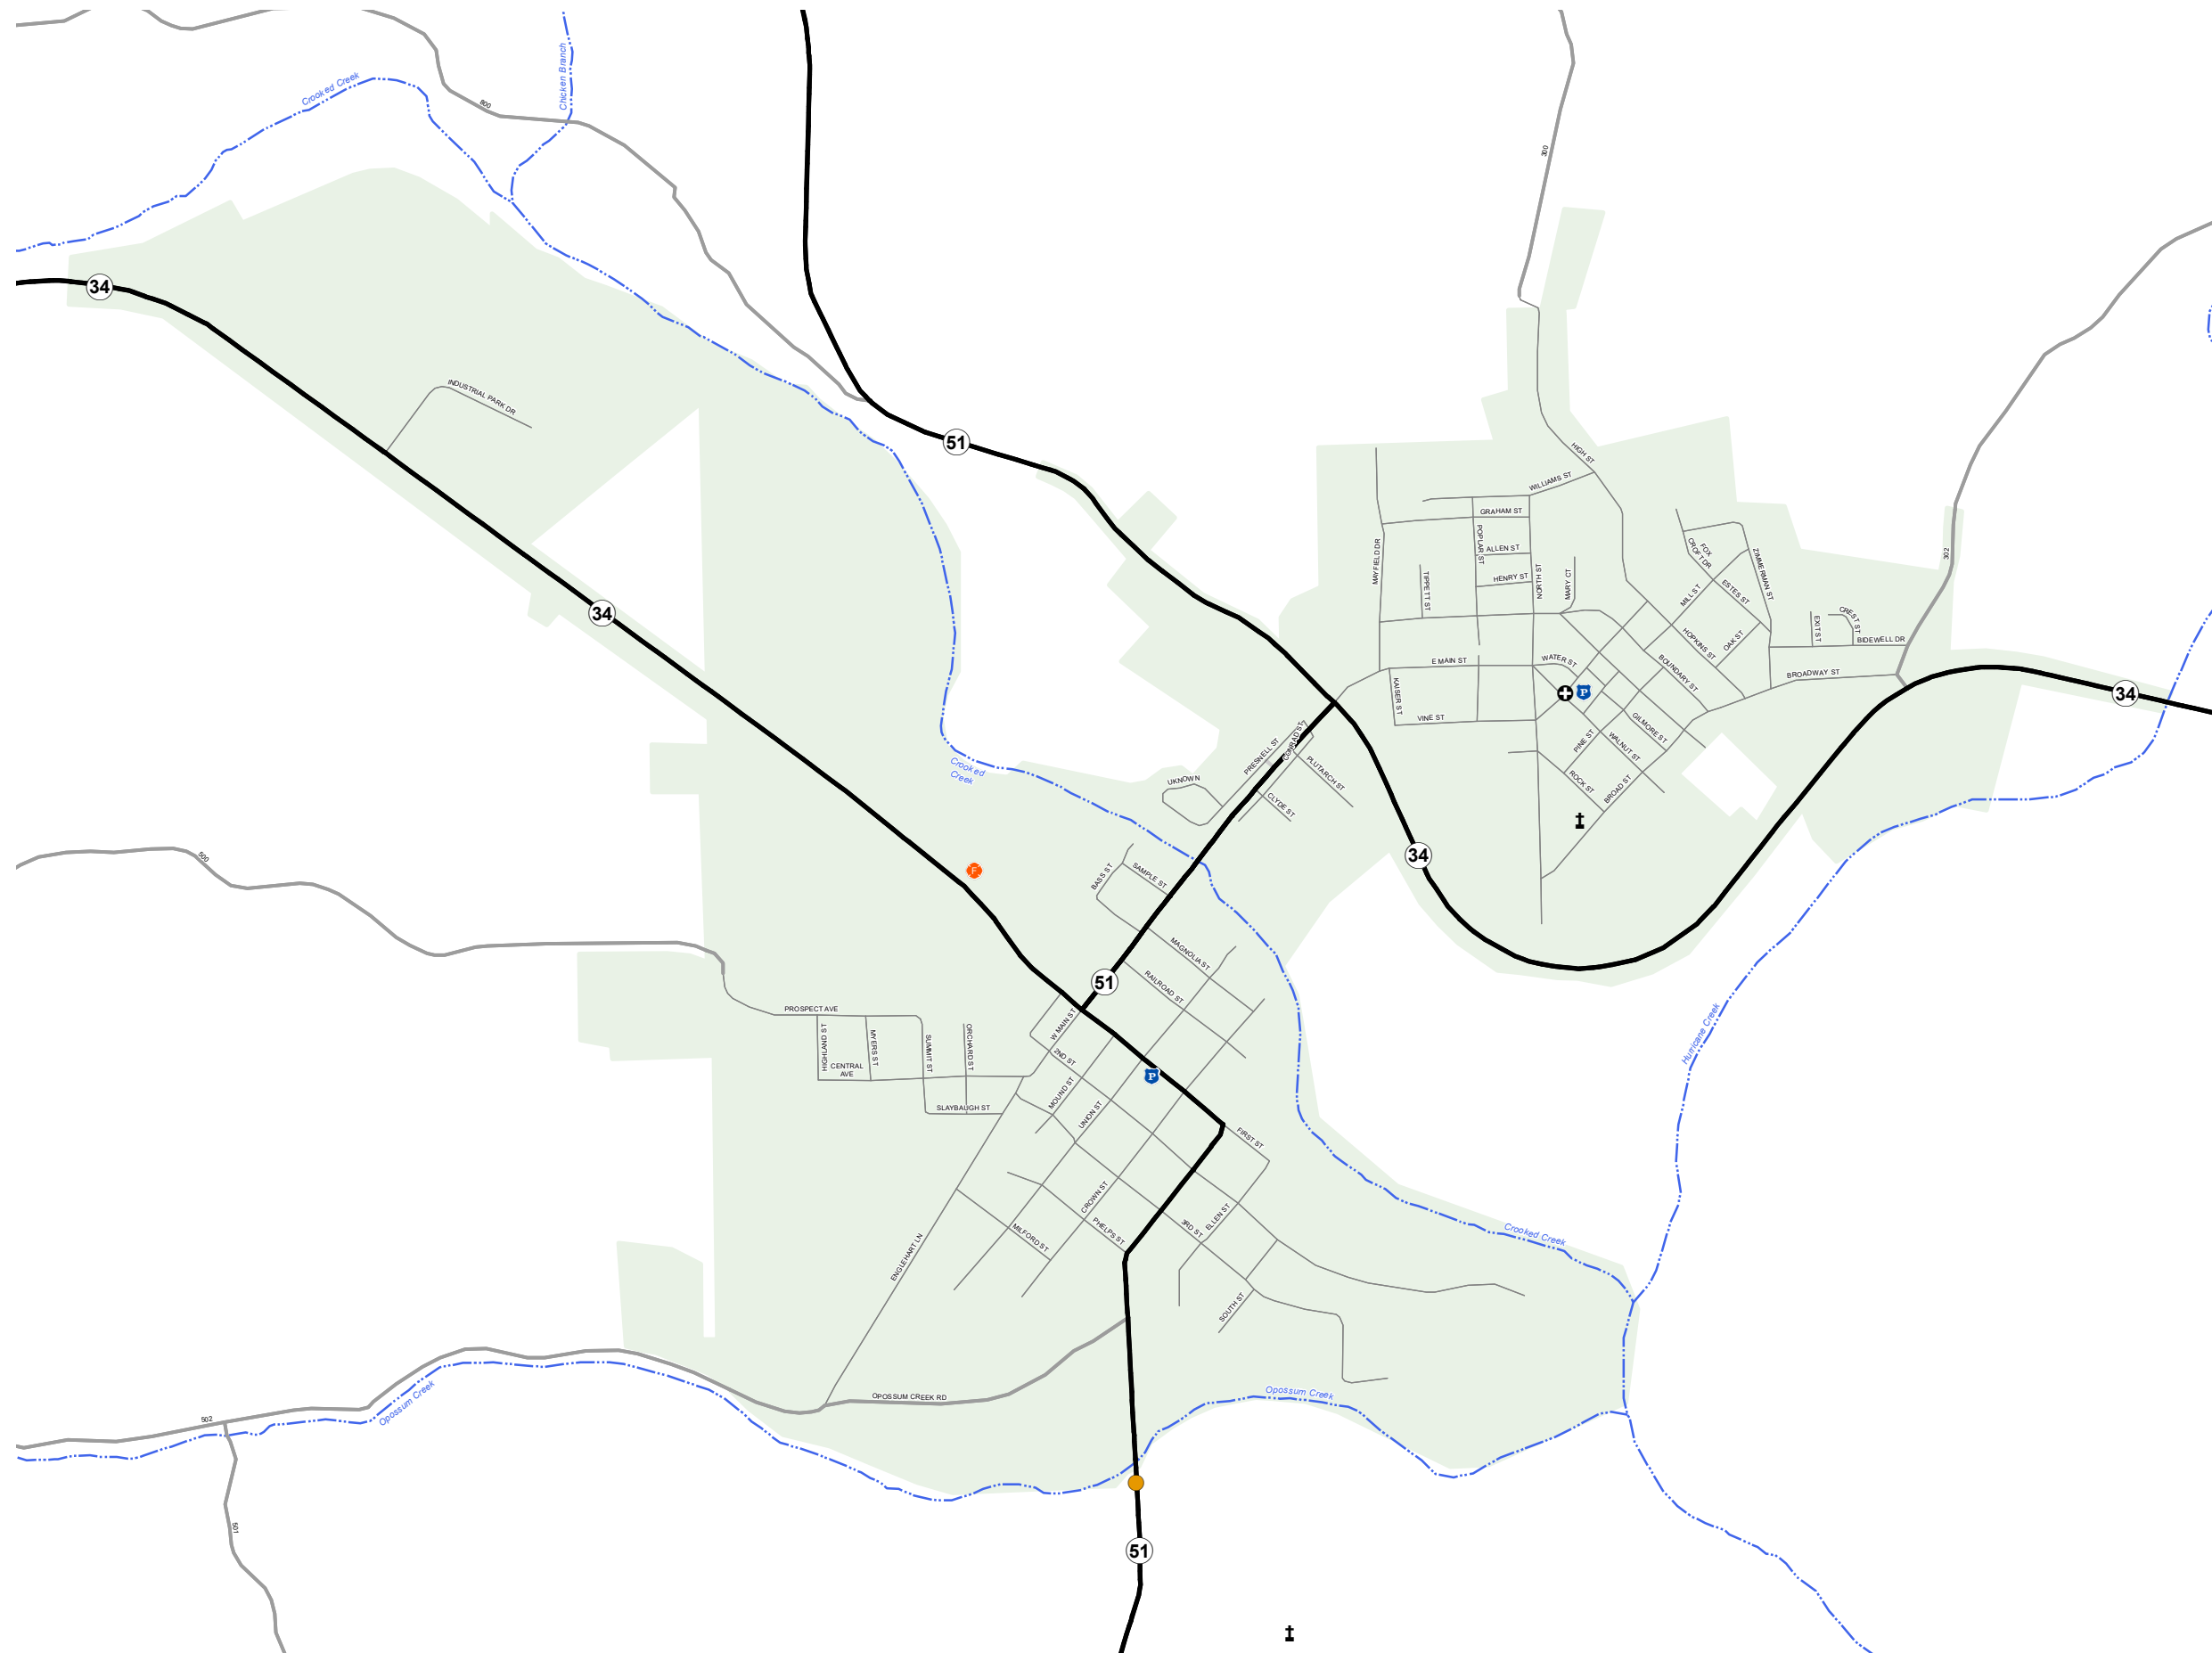

# MARBLE HILL

BOLLINGER COUNTY

MISSOURI

SOUTHEAST DISTRICT

2021

### Legend

- Interstate
- Interstate Loop
- US Route
- Business Route
- Missouri Route
- Letter Route
- County Road
- Railroad
- City Street
- Other Routes
- River or Stream
- Lake or Large River
- City Limits
- Surrounding City Limits
- County Boundary
- Metrolink Lines
- Fire Department
- Local Law Enforcement
- MSHP Office
- Missouri State Capitol
- County Courthouse
- Hospitals
- MoDOT Office
- MoDOT Maintenance Building
- Cemeteries
- Public Airports
- Amtrak Stations
- Metrolink Stations