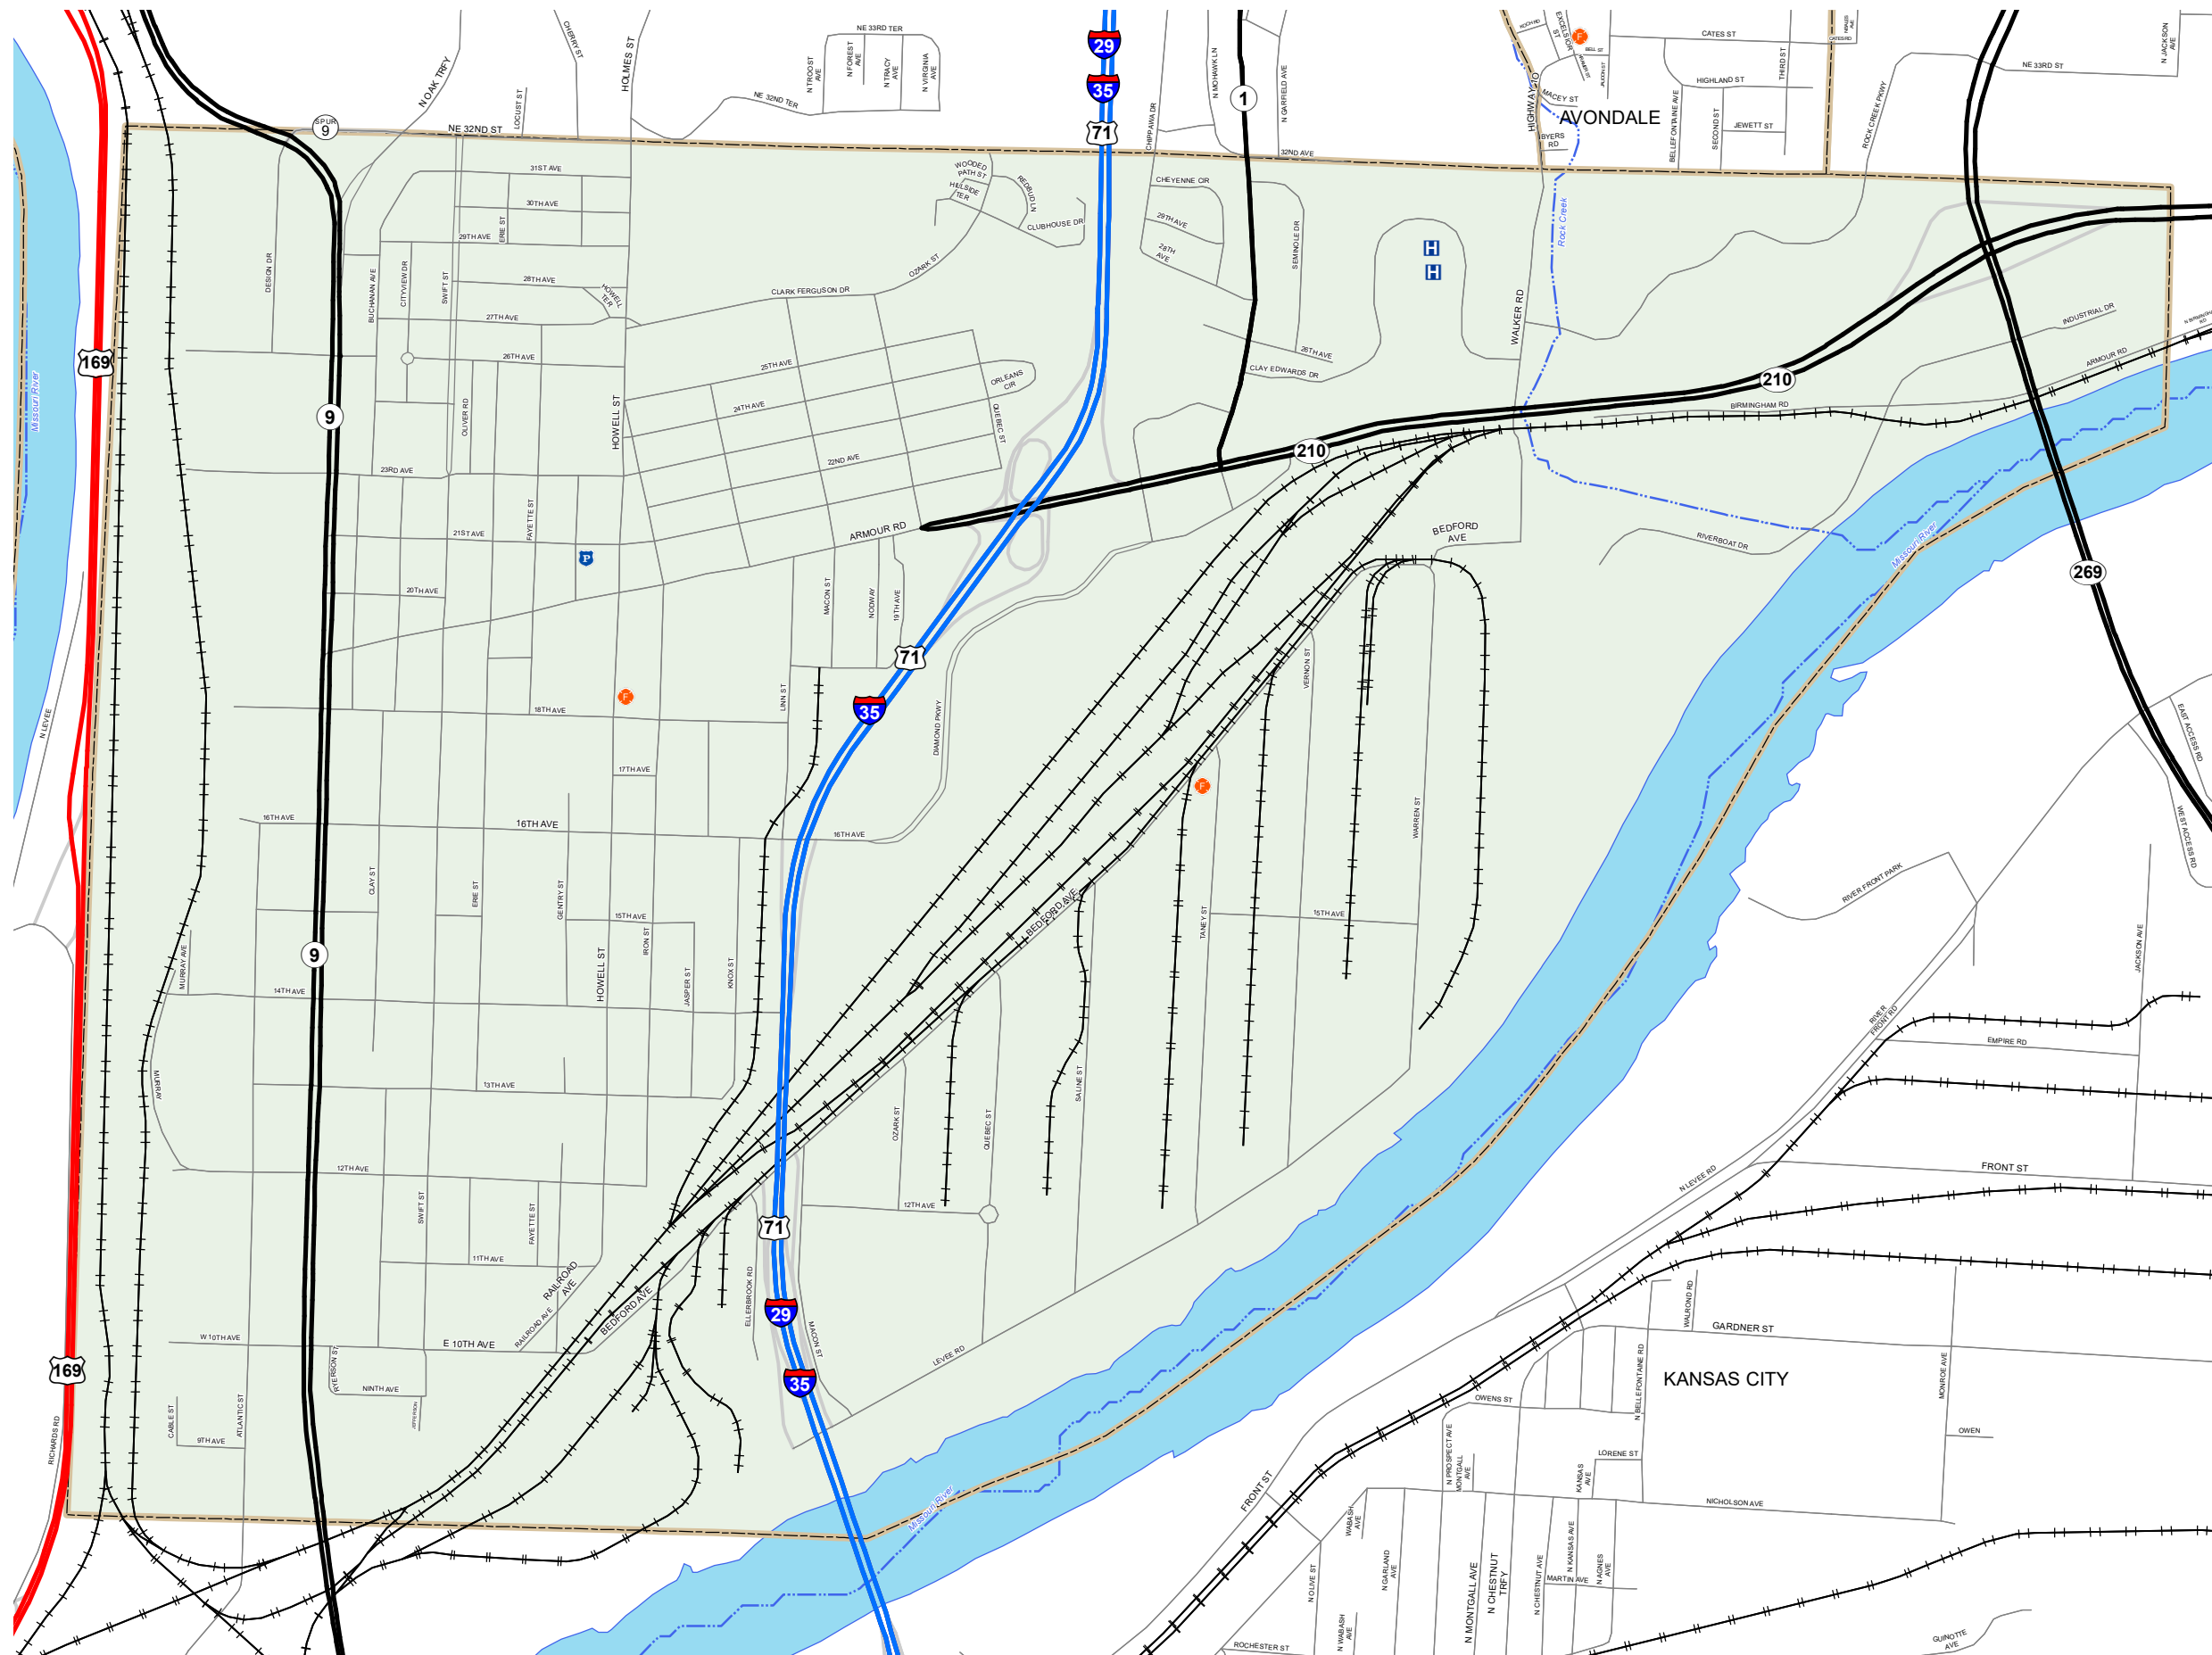

NORTH KANSAS CITY

CLAY COUNTY

MISSOURI

KANSAS CITY DISTRICT

2021

Legend

- Interstate
- Interstate Loop
- US Route
- Business Route
- Missouri Route
- Letter Route
- County Road
- Railroad
- City Street
- Other Routes
- River or Stream
- Lake or Large River
- City Limits
- Surrounding City Limits
- County Boundary
- Metrolink Lines
- Fire Department
- Local Law Enforcement
- MSHP Office
- ★ Missouri State Capitol
- County Courthouse
- Hospitals
- MoDOT Office
- MoDOT Maintenance Building
- ⚰ Cemeteries
- ✈ Public Airports
- Amtrak Stations
- Metrolink Stations