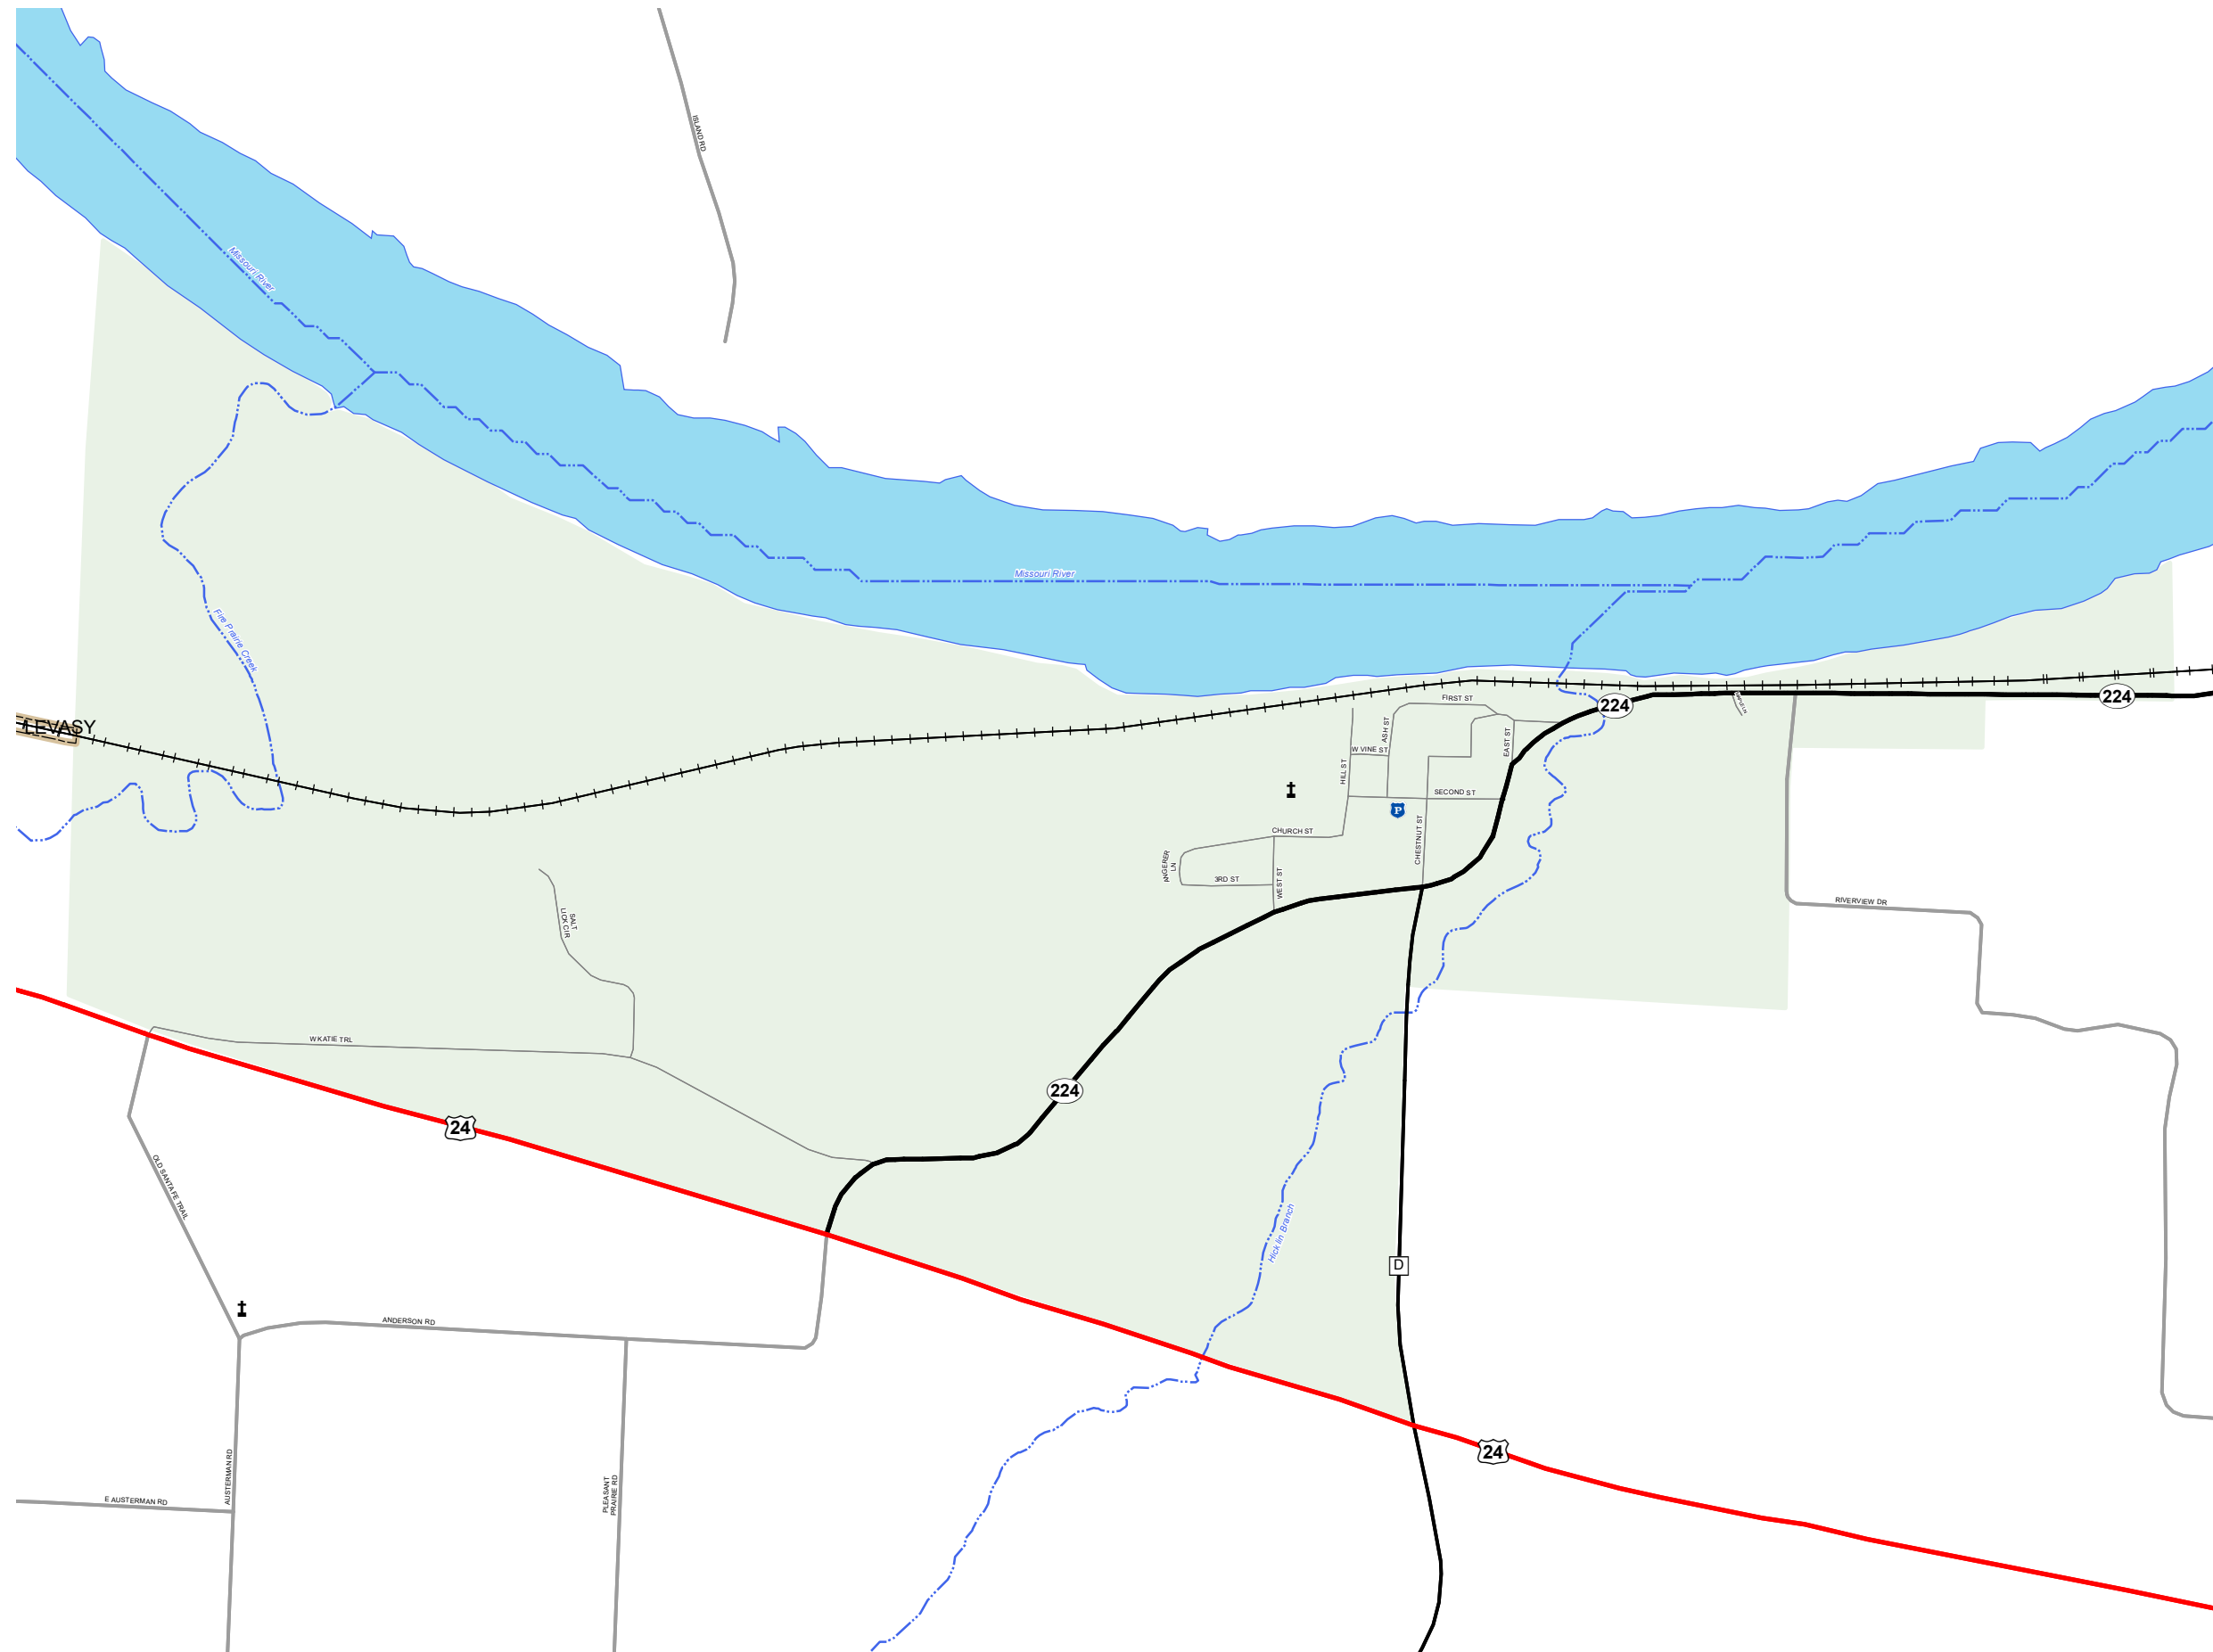

NAPOLEON

LAFAYETTE COUNTY

MISSOURI

KANSAS CITY DISTRICT

2021

Legend

- Interstate
- Interstate Loop
- US Route
- Business Route
- Missouri Route
- Letter Route
- County Road
- Railroad
- City Street
- Other Routes
- River or Stream
- Lake or Large River
- City Limits
- Surrounding City Limits
- County Boundary
- Metrolink Lines
- Fire Department
- Local Law Enforcement
- MSHP Office
- Missouri State Capitol
- County Courthouse
- Hospitals
- MoDOT Office
- MoDOT Maintenance Building
- Cemeteries
- Public Airports
- Amtrak Stations
- Metrolink Stations