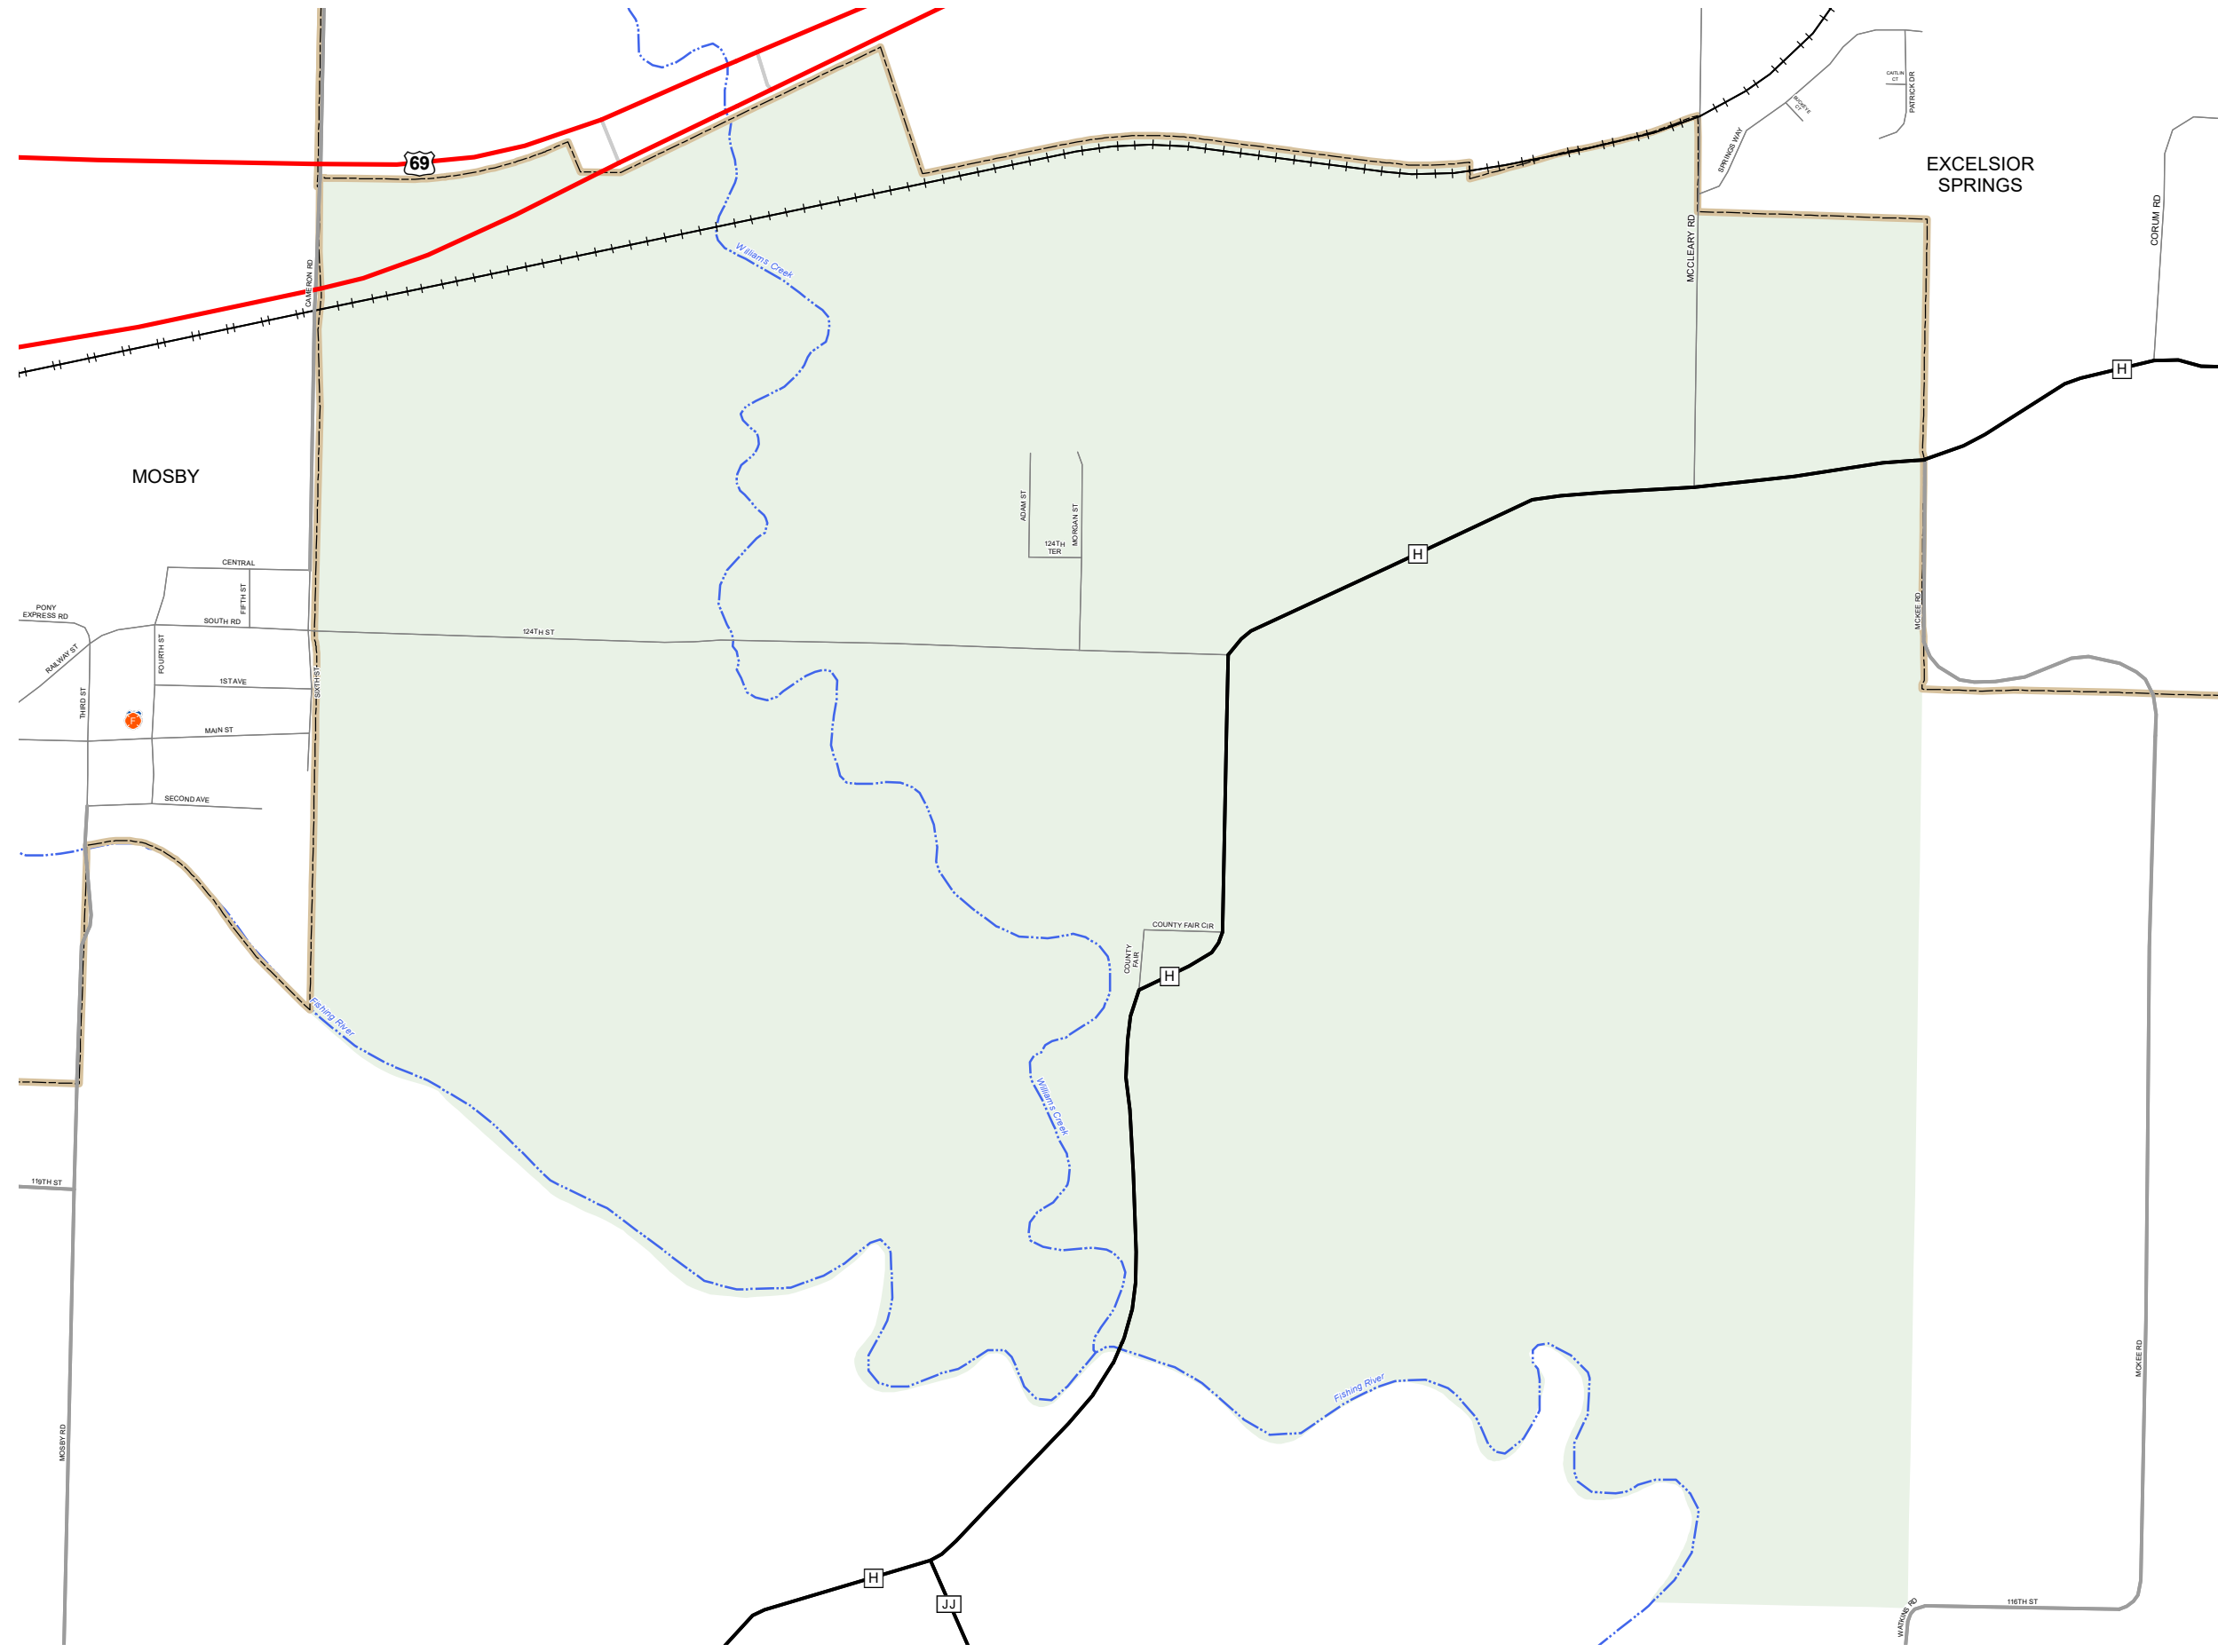

# PRATHERSVILLE

CLAY COUNTY

MISSOURI

KANSAS CITY DISTRICT

2021

- Legend**
- Interstate
  - Interstate Loop
  - US Route
  - Business Route
  - Missouri Route
  - Letter Route
  - County Road
  - Railroad
  - City Street
  - Other Routes
  - River or Stream
  - Lake or Large River
  - City Limits
  - Surrounding City Limits
  - County Boundary
  - Metrolink Lines
  - Fire Department
  - Local Law Enforcement
  - MSHP Office
  - ★ Missouri State Capitol
  - ⚖ County Courthouse
  - H Hospitals
  - MoDOT Office
  - MoDOT Maintenance Building
  - ⚰ Cemeteries
  - ✈ Public Airports
  - Amtrak Stations
  - Metrolink Stations