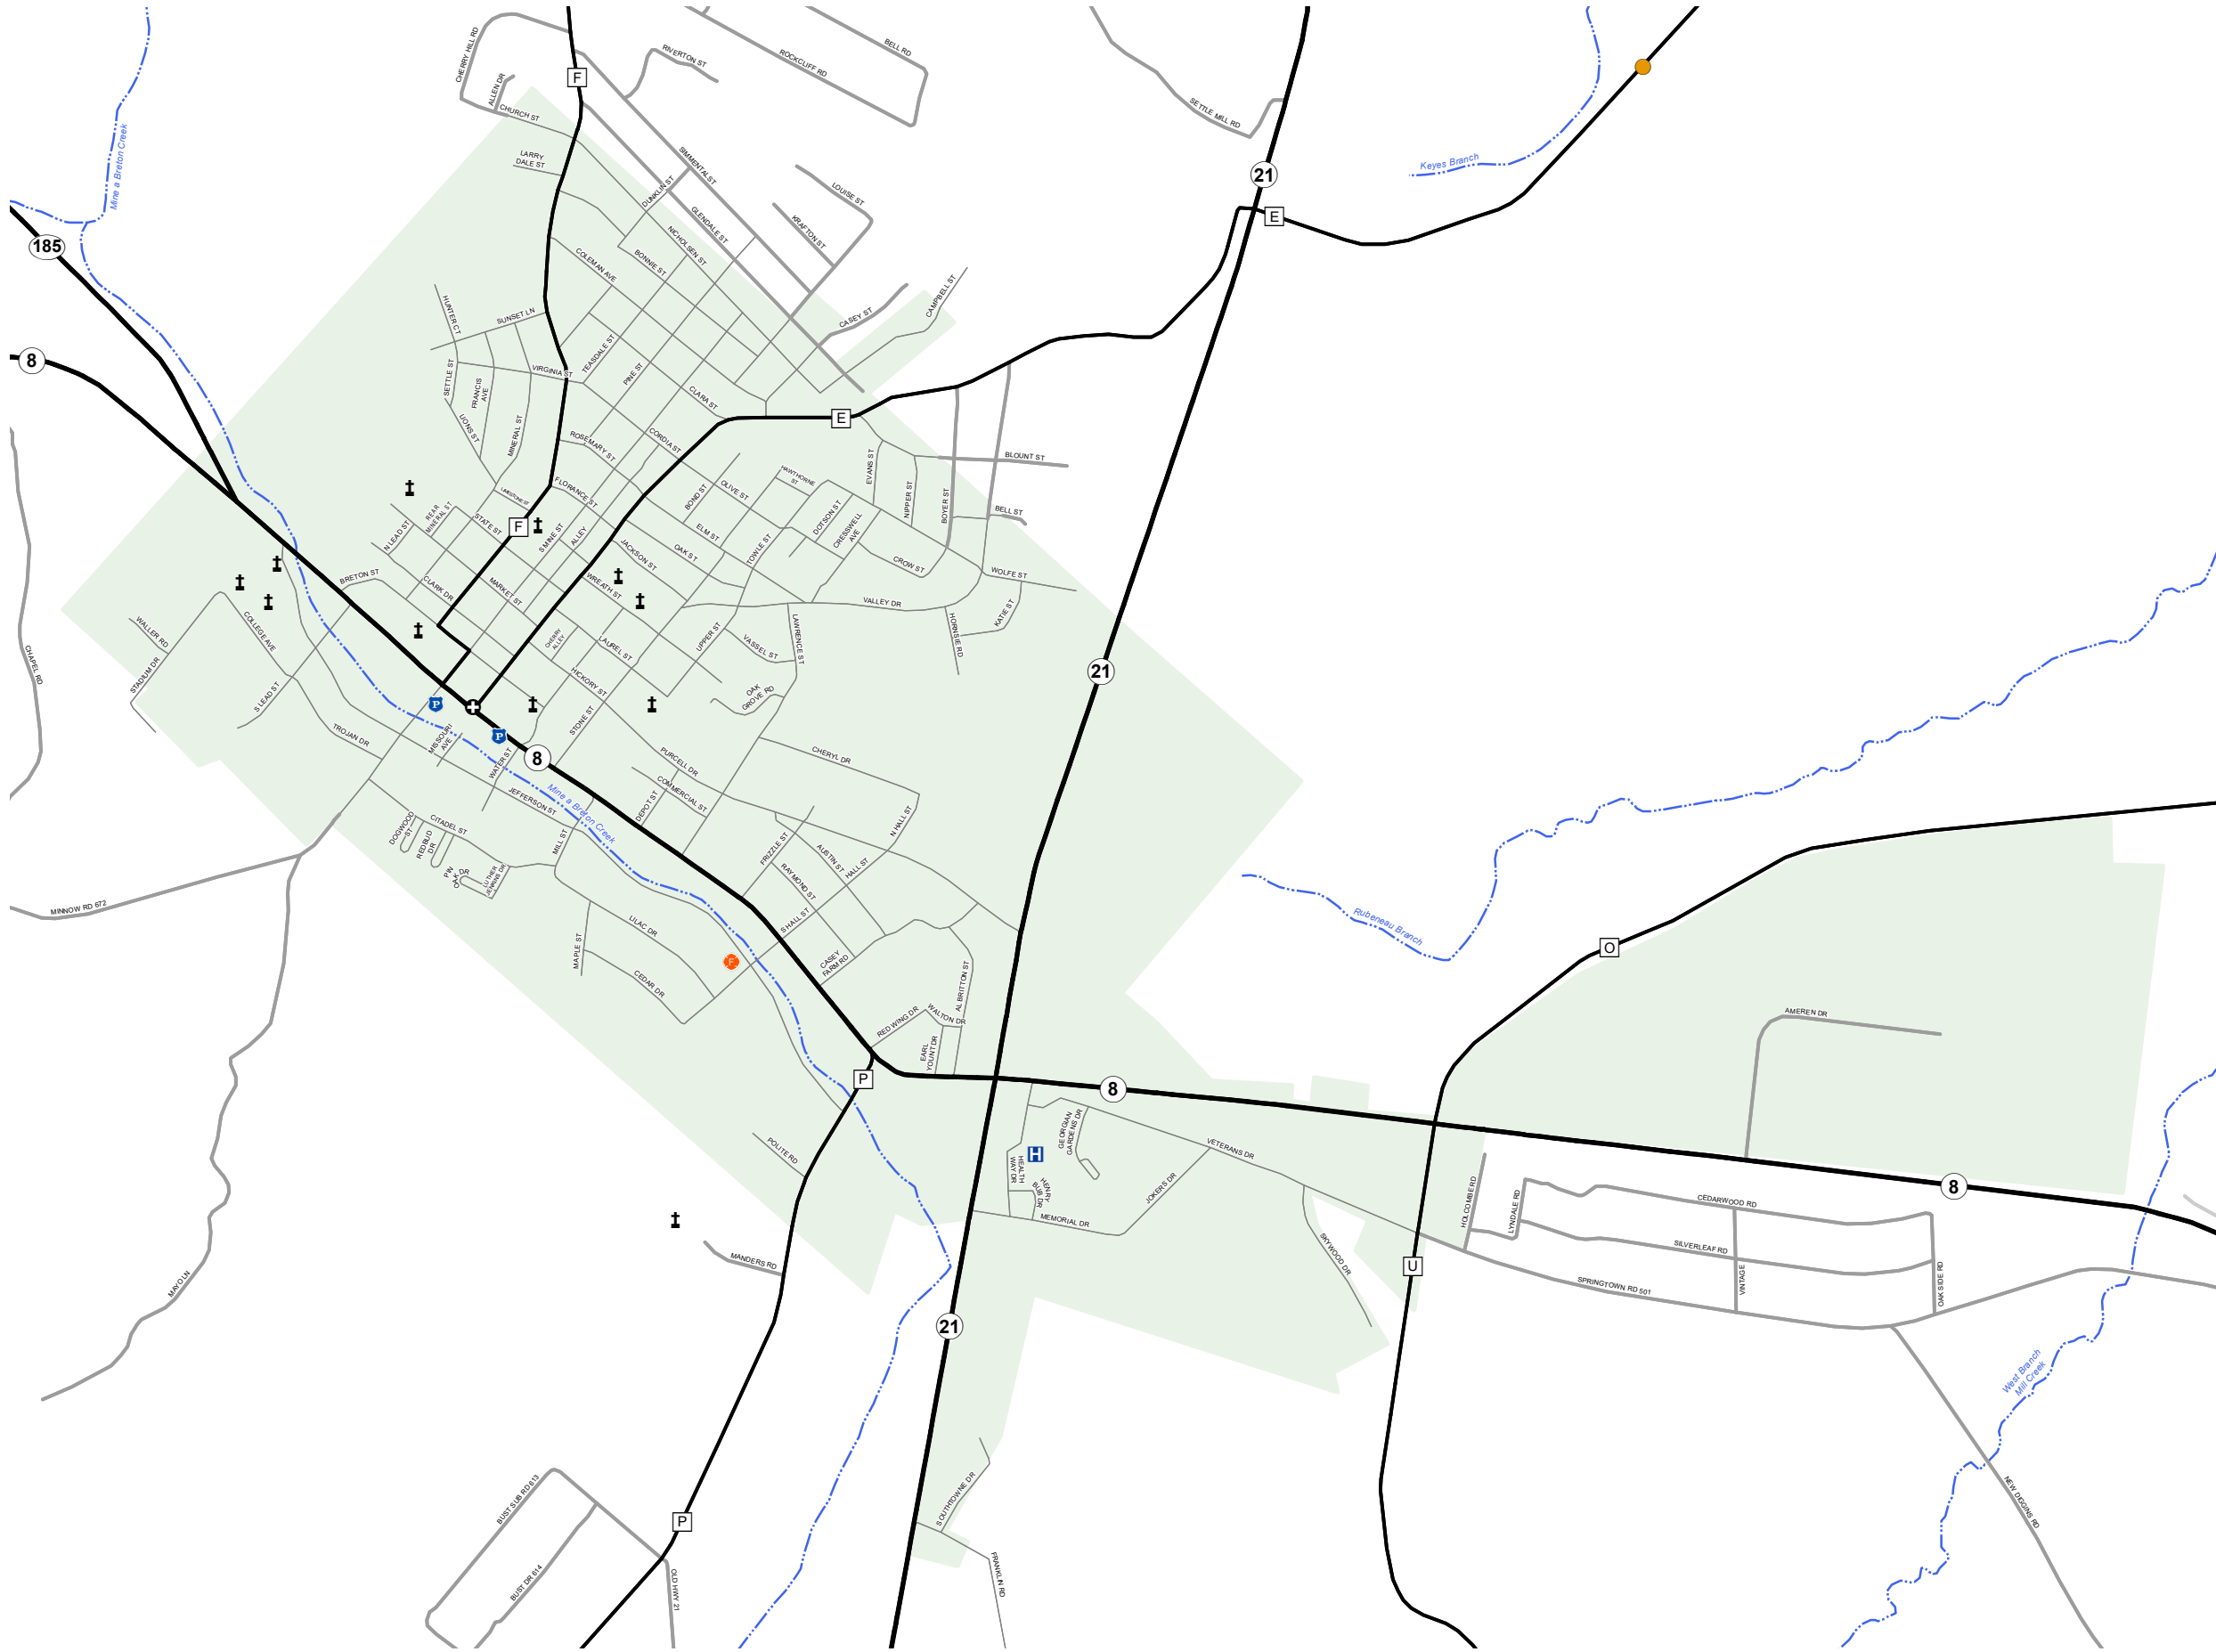

# POTOSI

WASHINGTON COUNTY

MISSOURI

CENTRAL DISTRICT

2021

### Legend

- Interstate
- Interstate Loop
- US Route
- Business Route
- Missouri Route
- Letter Route
- County Road
- Railroad
- City Street
- Other Routes
- River or Stream
- Lake or Large River
- City Limits
- Surrounding City Limits
- County Boundary
- MetroLink Lines
- Fire Department
- Local Law Enforcement
- MSHP Office
- Missouri State Capitol
- County Courthouse
- Hospitals
- MoDOT Office
- MoDOT Maintenance Building
- Cemeteries
- Public Airports
- Amtrak Stations
- MetroLink Stations