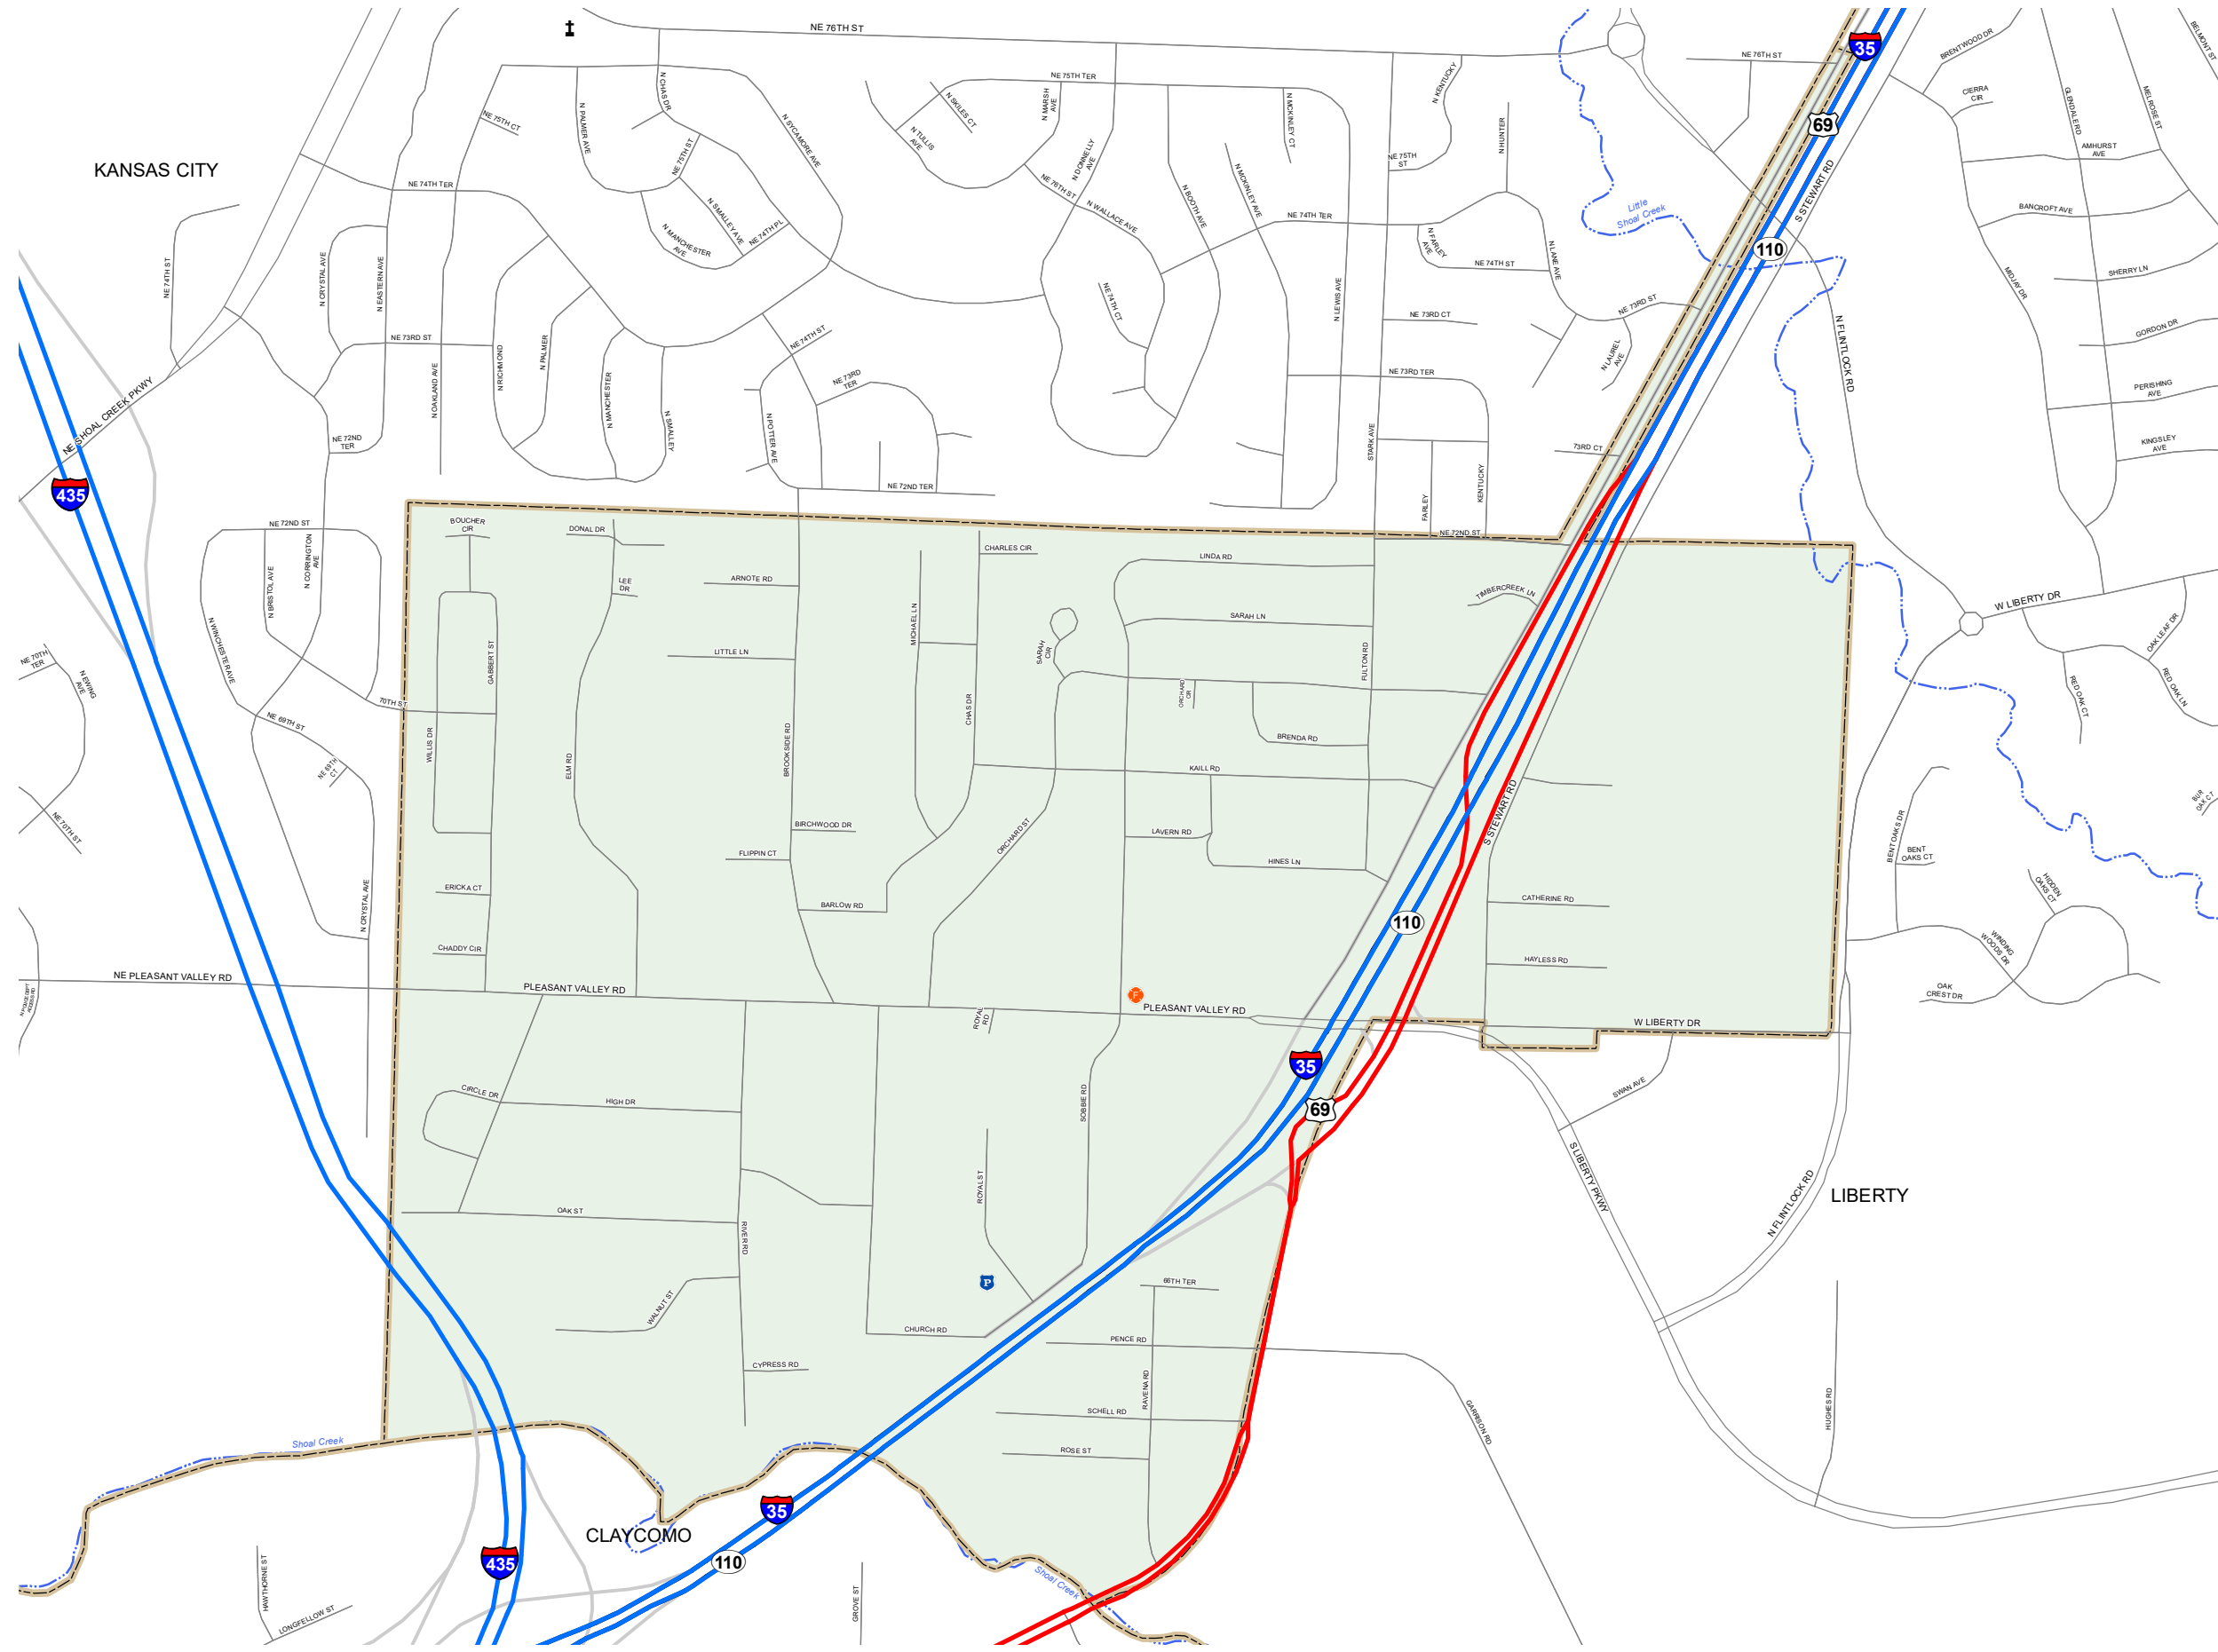

PLEASANT VALLEY

CLAY COUNTY

MISSOURI

KANSAS CITY DISTRICT

2021

Legend

- Interstate
- Interstate Loop
- US Route
- Business Route
- Missouri Route
- Letter Route
- County Road
- Railroad
- City Street
- Other Routes
- River or Stream
- Lake or Large River
- City Limits
- Surrounding City Limits
- County Boundary
- Metrolink Lines
- Fire Department
- Local Law Enforcement
- MSHP Office
- ★ Missouri State Capitol
- County Courthouse
- Hospitals
- MoDOT Office
- MoDOT Maintenance Building
- † Cemeteries
- ✈ Public Airports
- Amtrak Stations
- Metrolink Stations