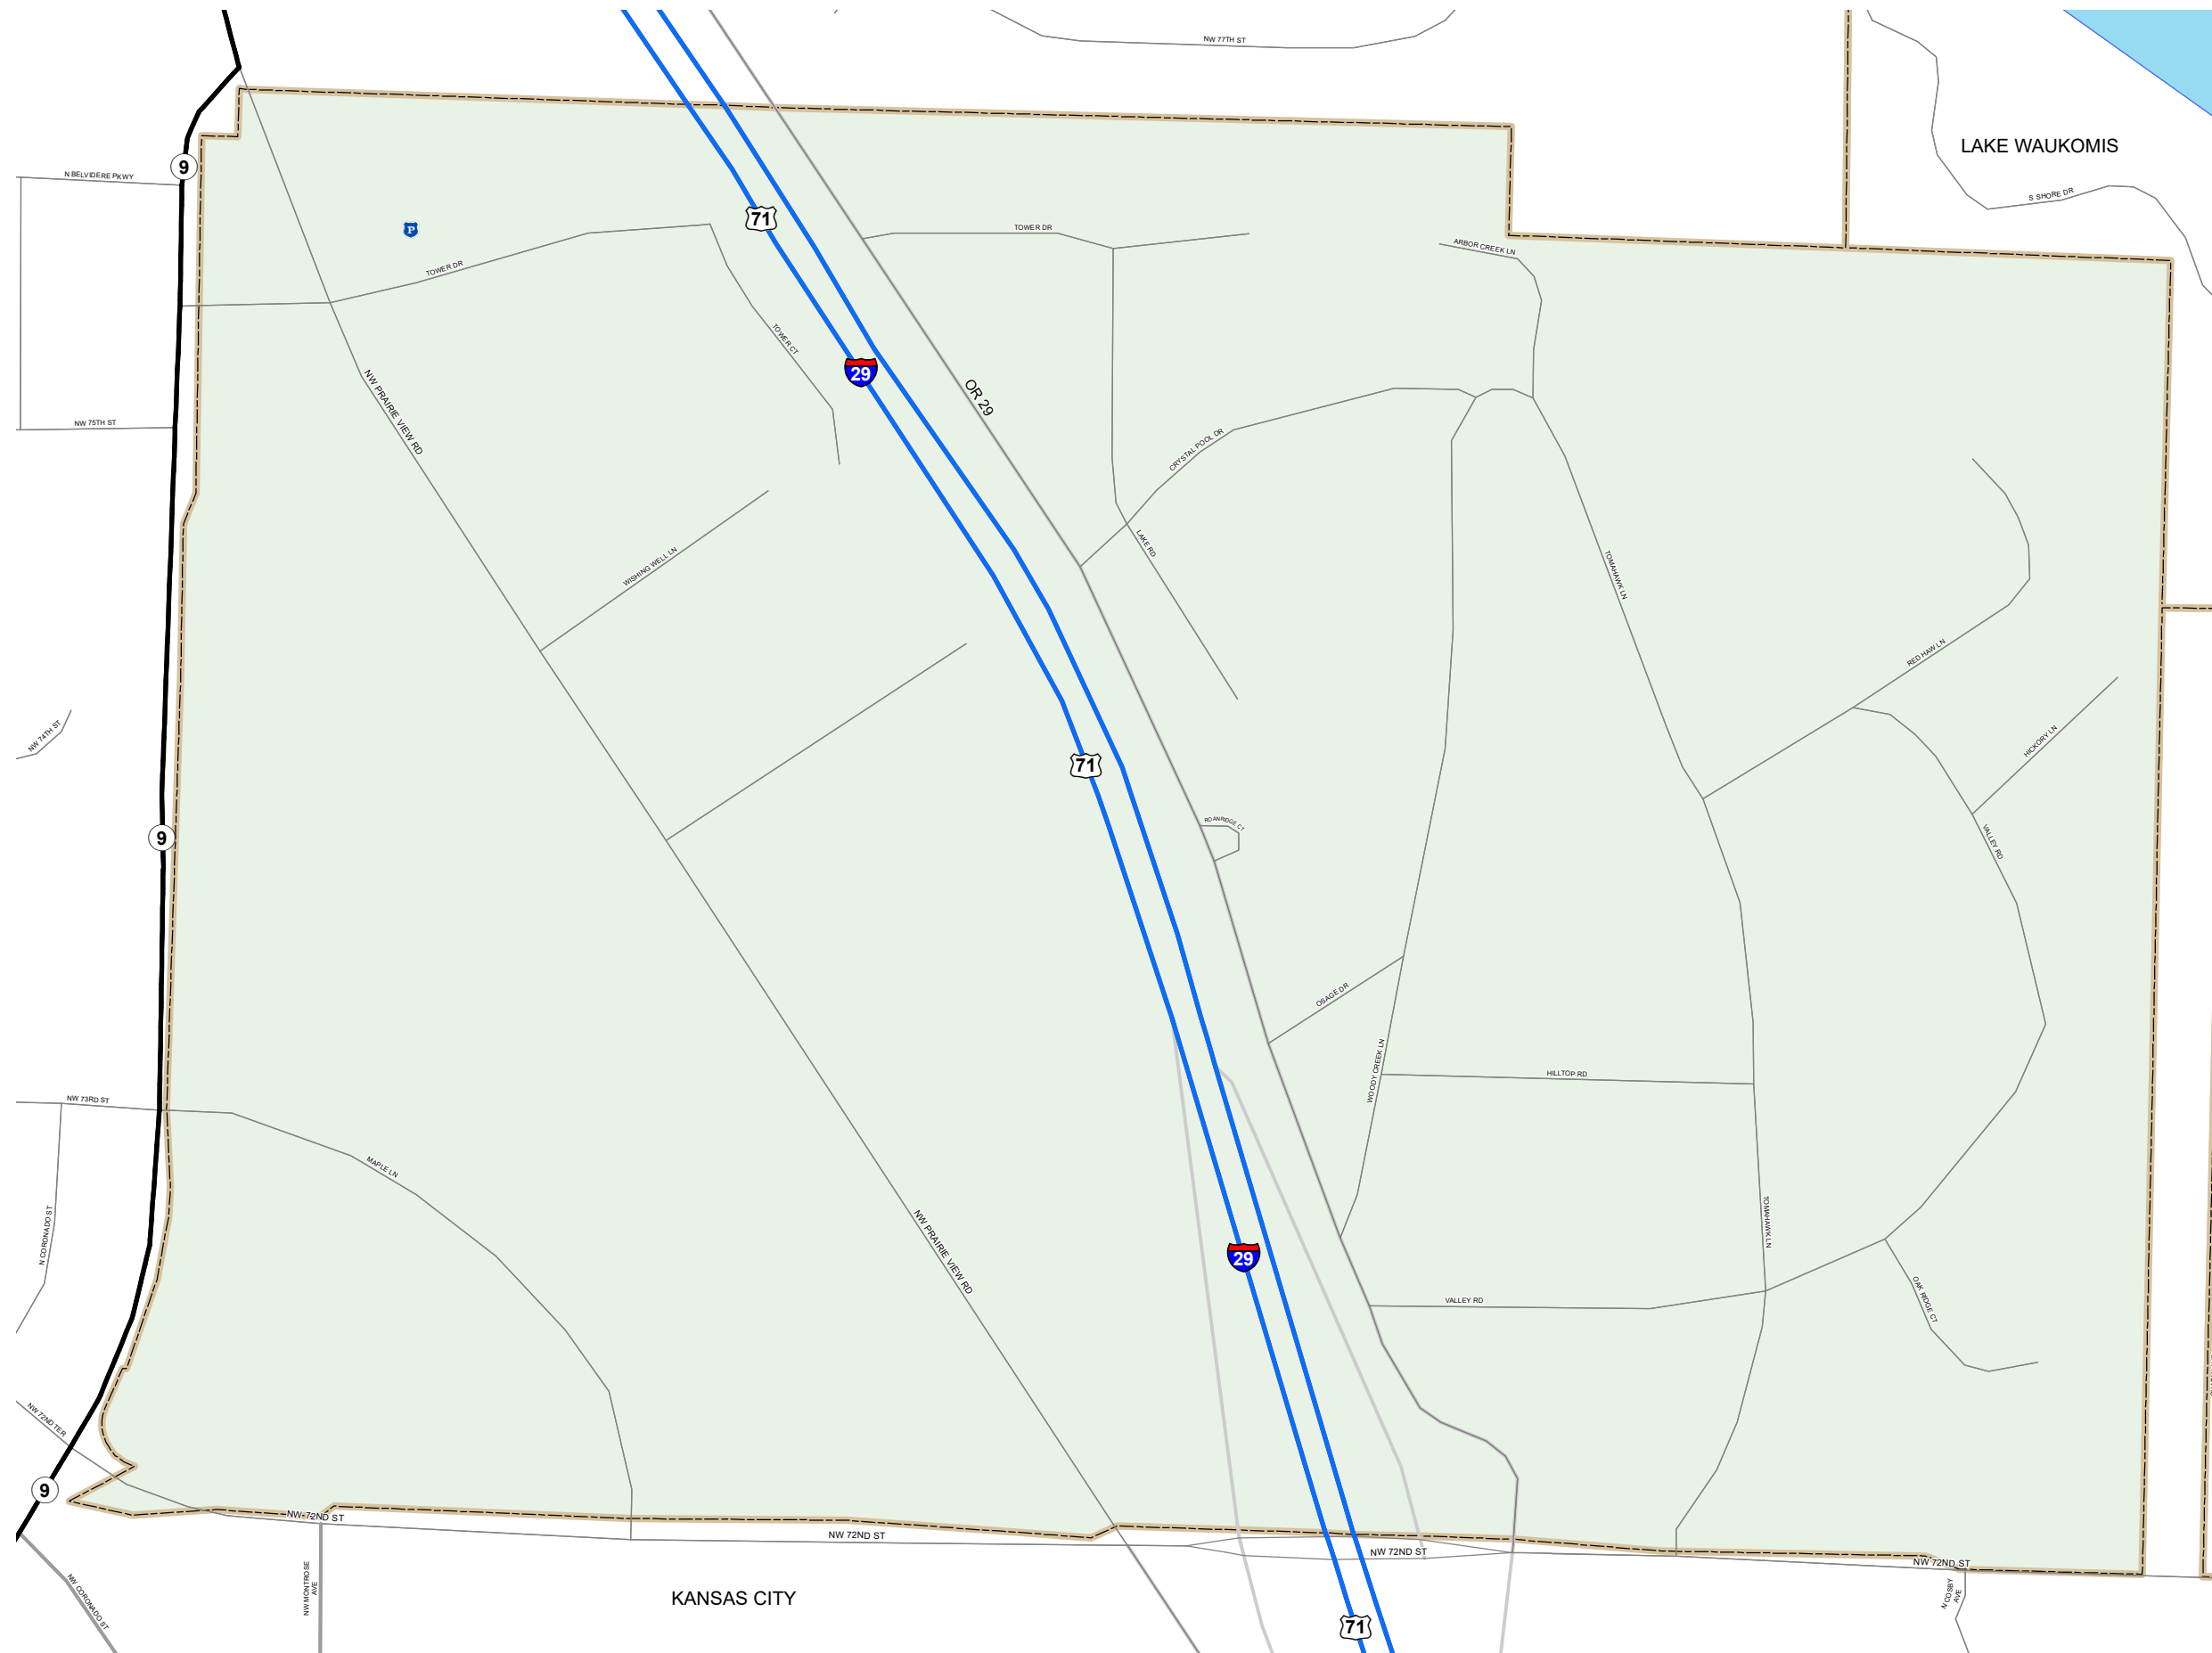

PLATTE WOODS

PLATTE COUNTY
MISSOURI
KANSAS CITY DISTRICT

2021

Legend

- Interstate
- Interstate Loop
- US Route
- Business Route
- Missouri Route
- Letter Route
- County Road
- Railroad
- City Street
- Other Routes
- River or Stream
- Lake or Large River
- City Limits
- Surrounding City Limits
- County Boundary
- Metrolink Lines
- Fire Department
- Local Law Enforcement
- MSHP Office
- ★ Missouri State Capitol
- County Courthouse
- Hospitals
- MoDOT Office
- MoDOT Maintenance Building
- † Cemeteries
- ✈ Public Airports
- Amtrak Stations
- Metrolink Stations