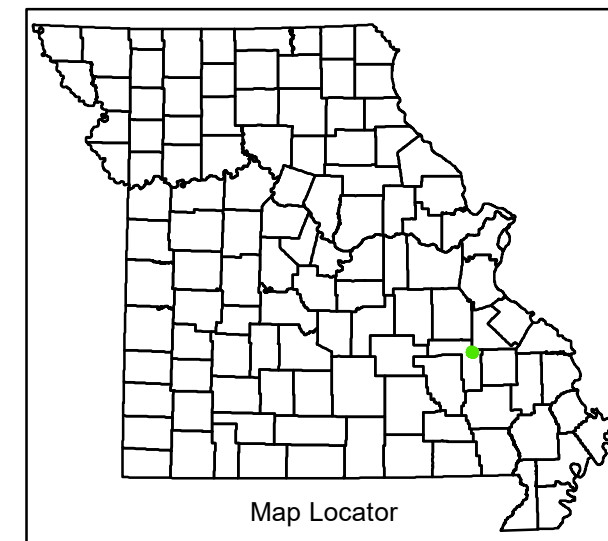

# PILOT KNOB

IRON COUNTY

MISSOURI

SOUTHEAST DISTRICT

2021

### Legend

- Interstate
- Interstate Loop
- US Route
- Business Route
- Missouri Route
- Letter Route
- County Road
- Railroad
- City Street
- Other Routes
- River or Stream
- Lake or Large River
- City Limits
- Surrounding City Limits
- County Boundary
- Metrolink Lines
- Fire Department
- Local Law Enforcement
- MSHP Office
- ★ Missouri State Capitol
- County Courthouse
- Hospitals
- MoDOT Office
- MoDOT Maintenance Building
- † Cemeteries
- ✈ Public Airports
- Amtrak Stations
- Metrolink Stations