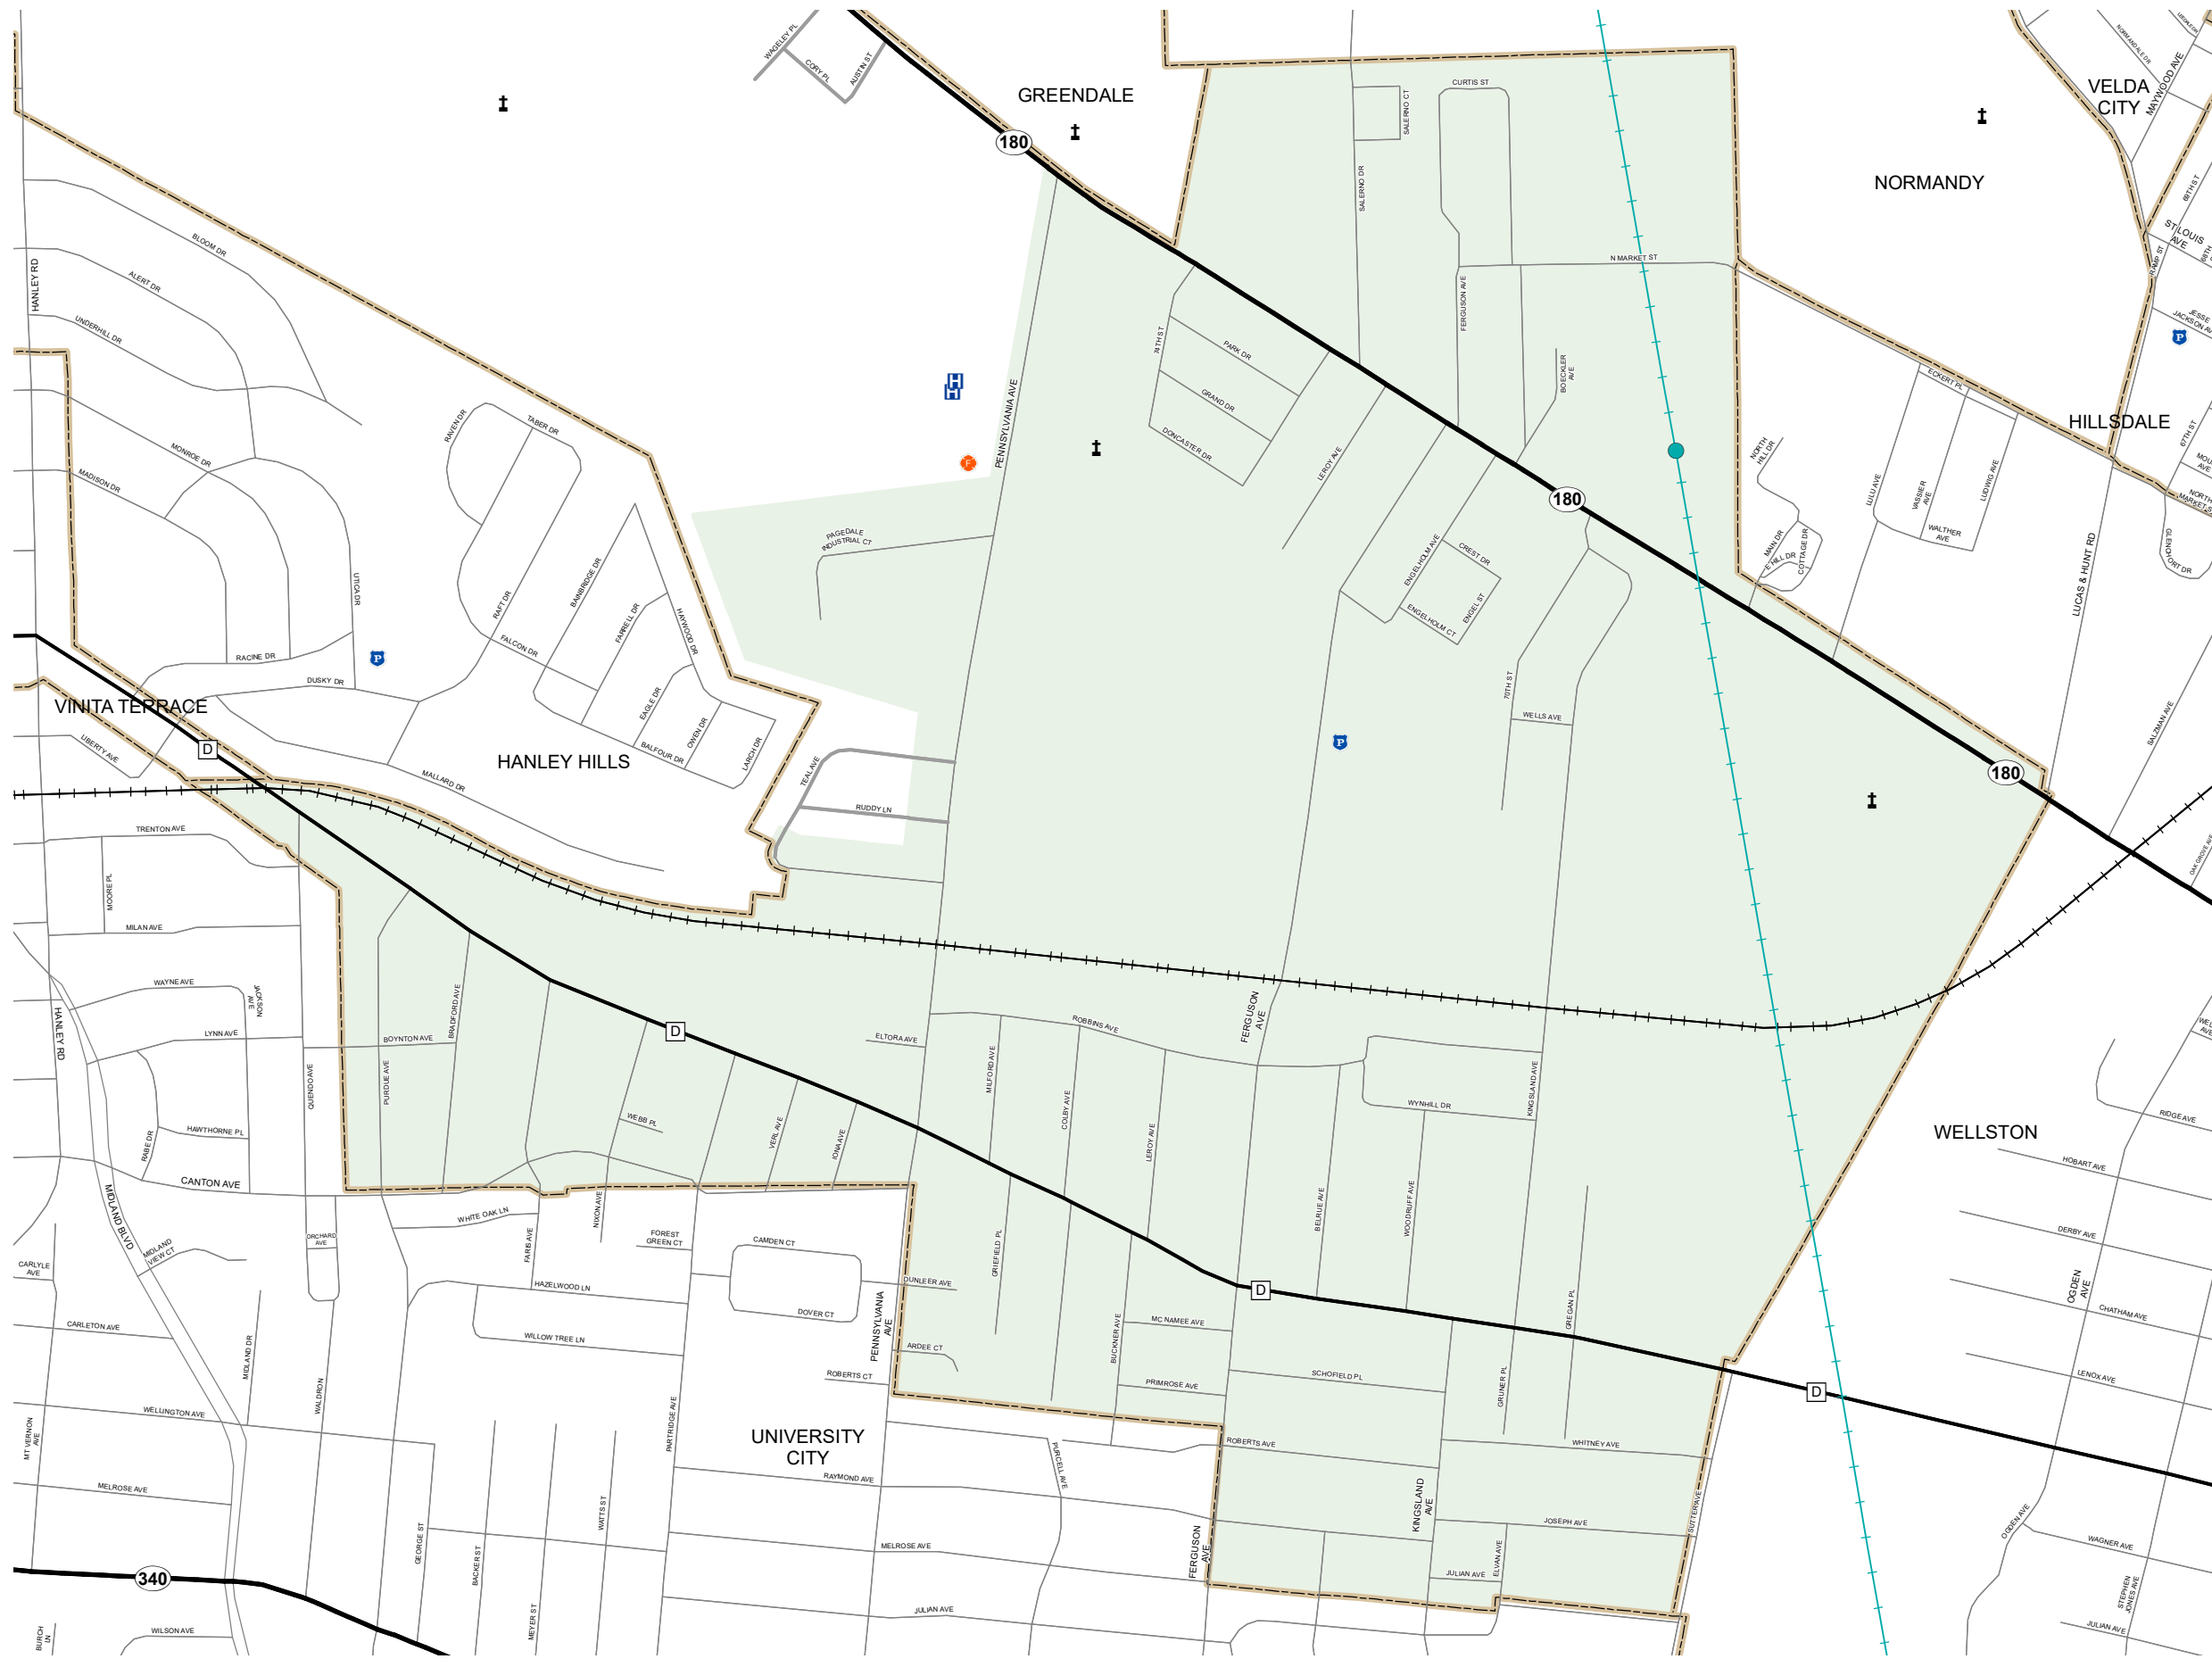

PAGEDALE

ST. LOUIS COUNTY

MISSOURI

ST. LOUIS DISTRICT

2021

Legend

- Interstate
- Interstate Loop
- US Route
- Business Route
- Missouri Route
- Letter Route
- County Road
- Railroad
- City Street
- Other Routes
- River or Stream
- Lake or Large River
- City Limits
- Surrounding City Limits
- County Boundary
- Metrolink Lines
- Fire Department
- Local Law Enforcement
- MSHP Office
- Missouri State Capitol
- County Courthouse
- Hospitals
- MoDOT Office
- MoDOT Maintenance Building
- Cemeteries
- Public Airports
- Amtrak Stations
- Metrolink Stations