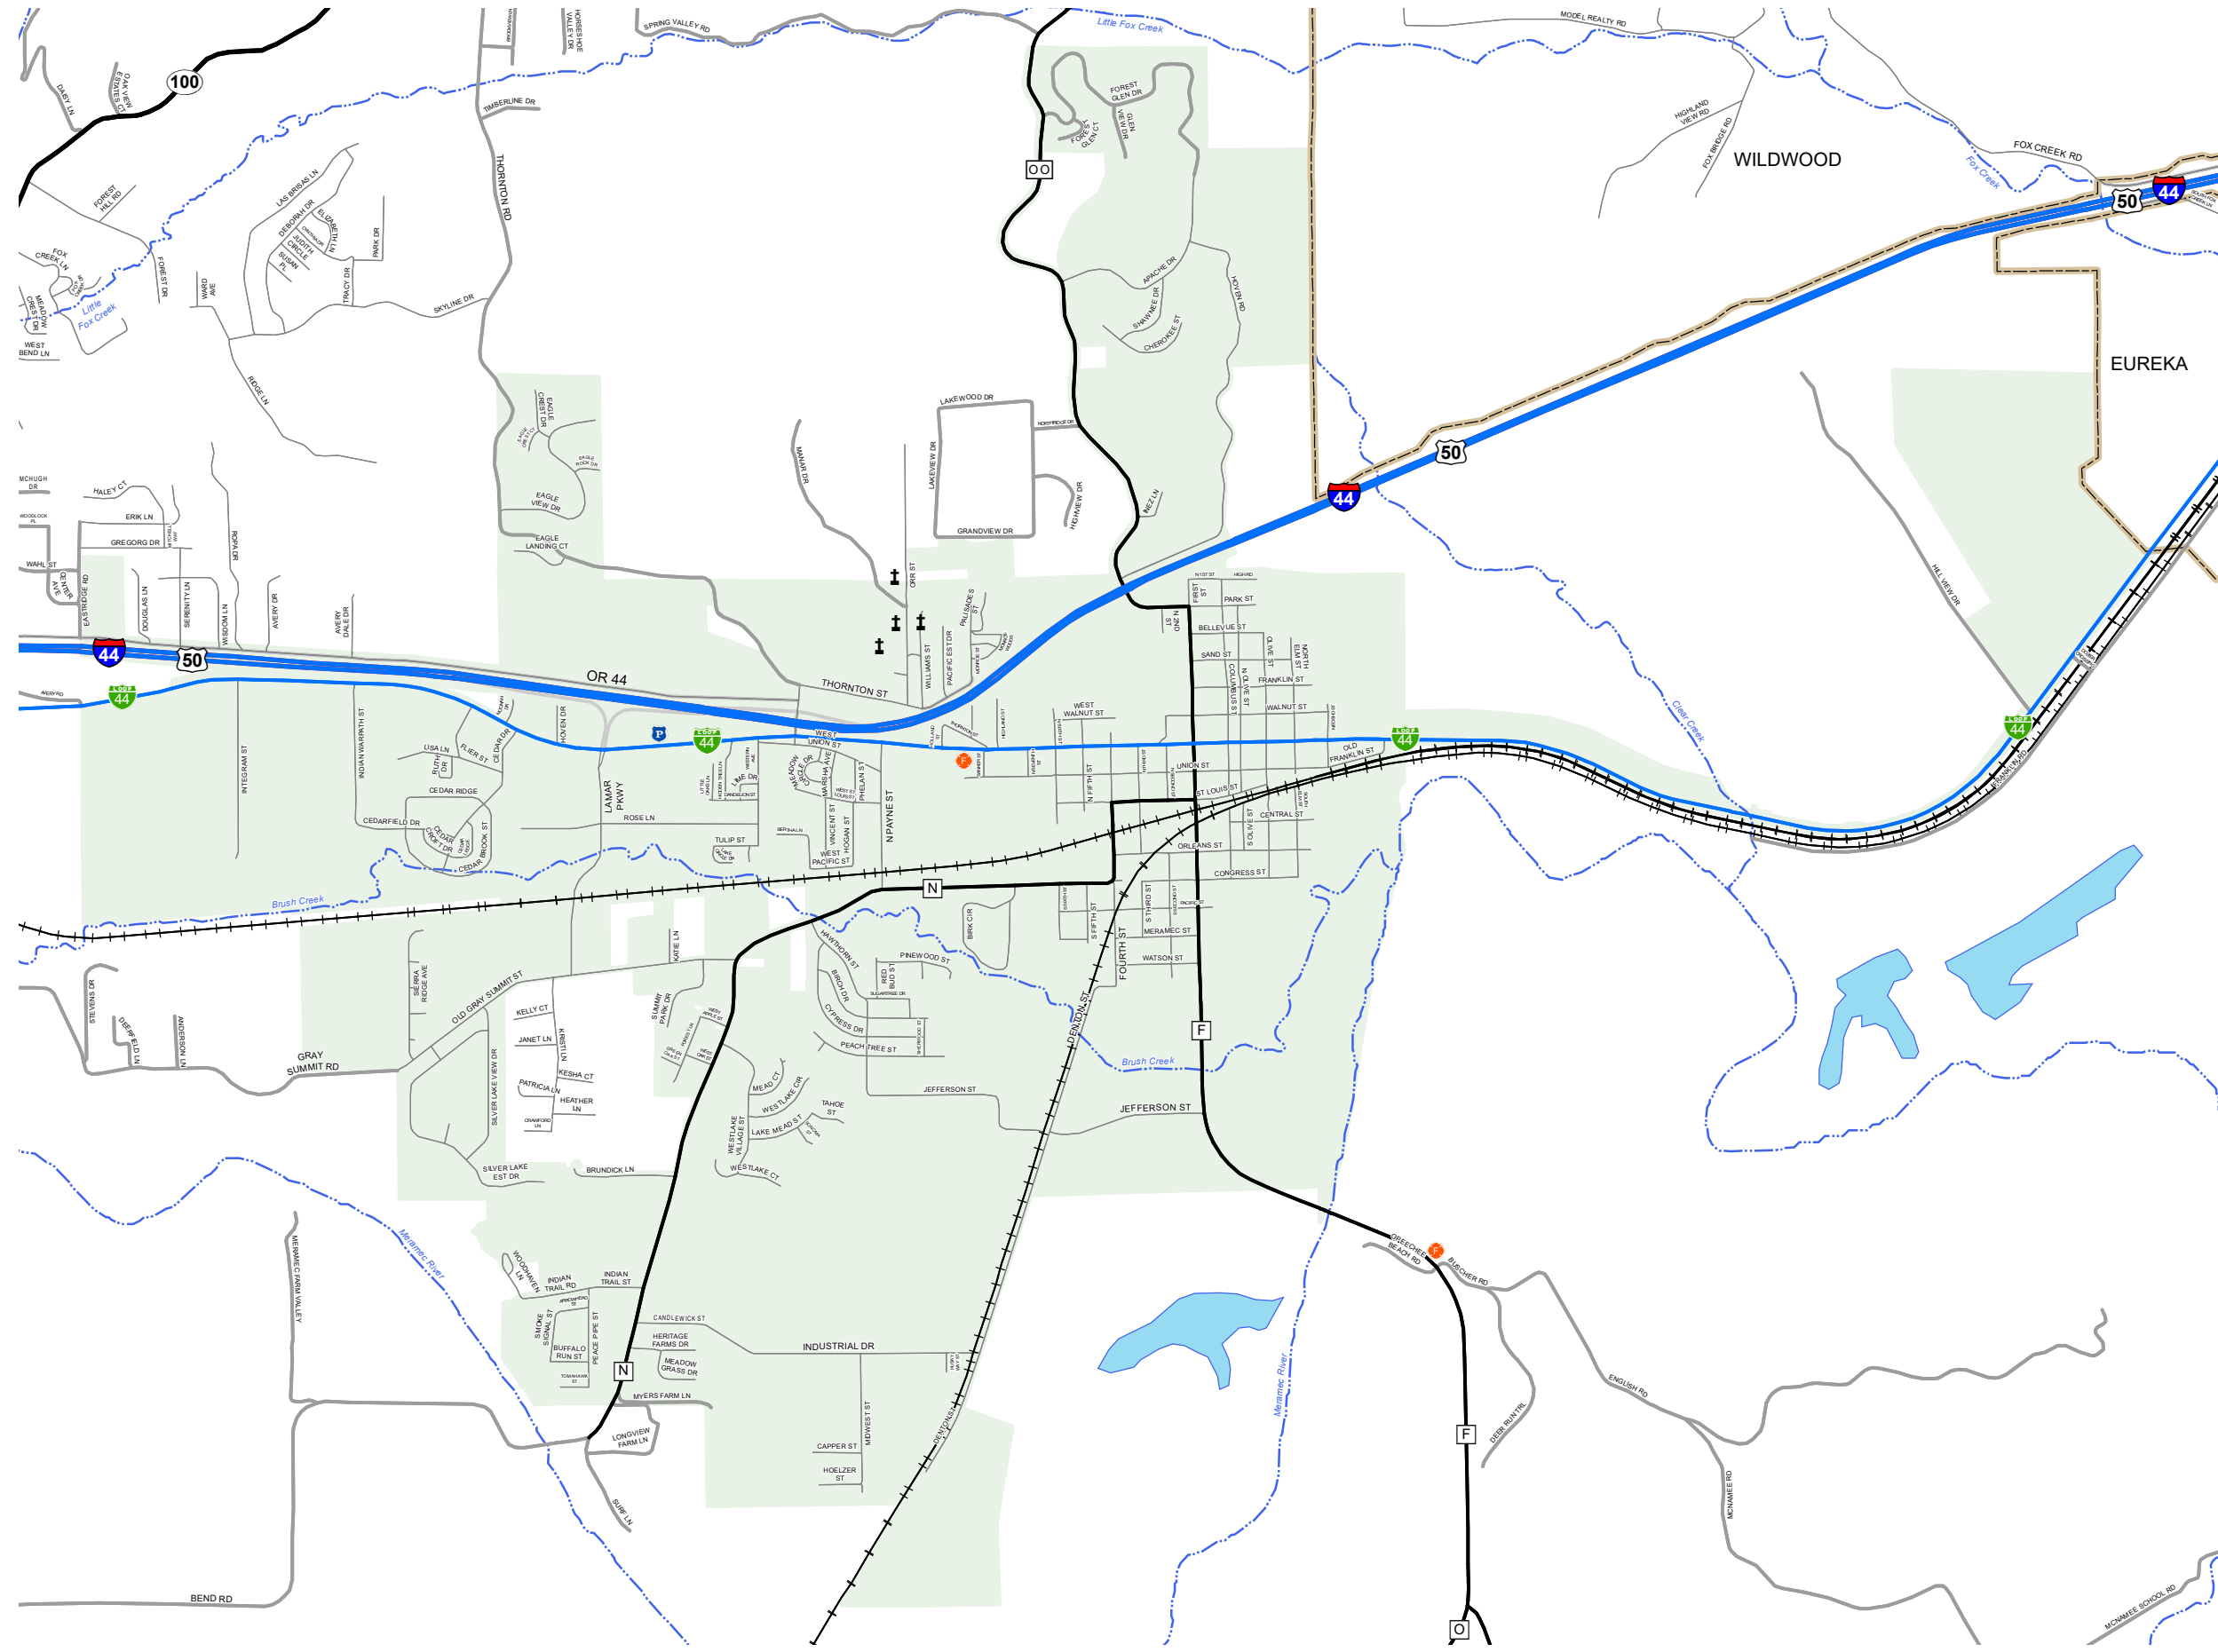

# PACIFIC

FRANKLIN COUNTY

MISSOURI

ST. LOUIS DISTRICT

2021

- Legend**
- Interstate
  - Interstate Loop
  - US Route
  - Business Route
  - Missouri Route
  - Letter Route
  - County Road
  - Railroad
  - City Street
  - Other Routes
  - River or Stream
  - Lake or Large River
  - City Limits
  - Surrounding City Limits
  - County Boundary
  - Metrolink Lines
  - Fire Department
  - Local Law Enforcement
  - MSHP Office
  - ★ Missouri State Capitol
  - County Courthouse
  - Hospitals
  - MoDOT Office
  - MoDOT Maintenance Building
  - † Cemeteries
  - ✈ Public Airports
  - Amtrak Stations
  - Metrolink Stations