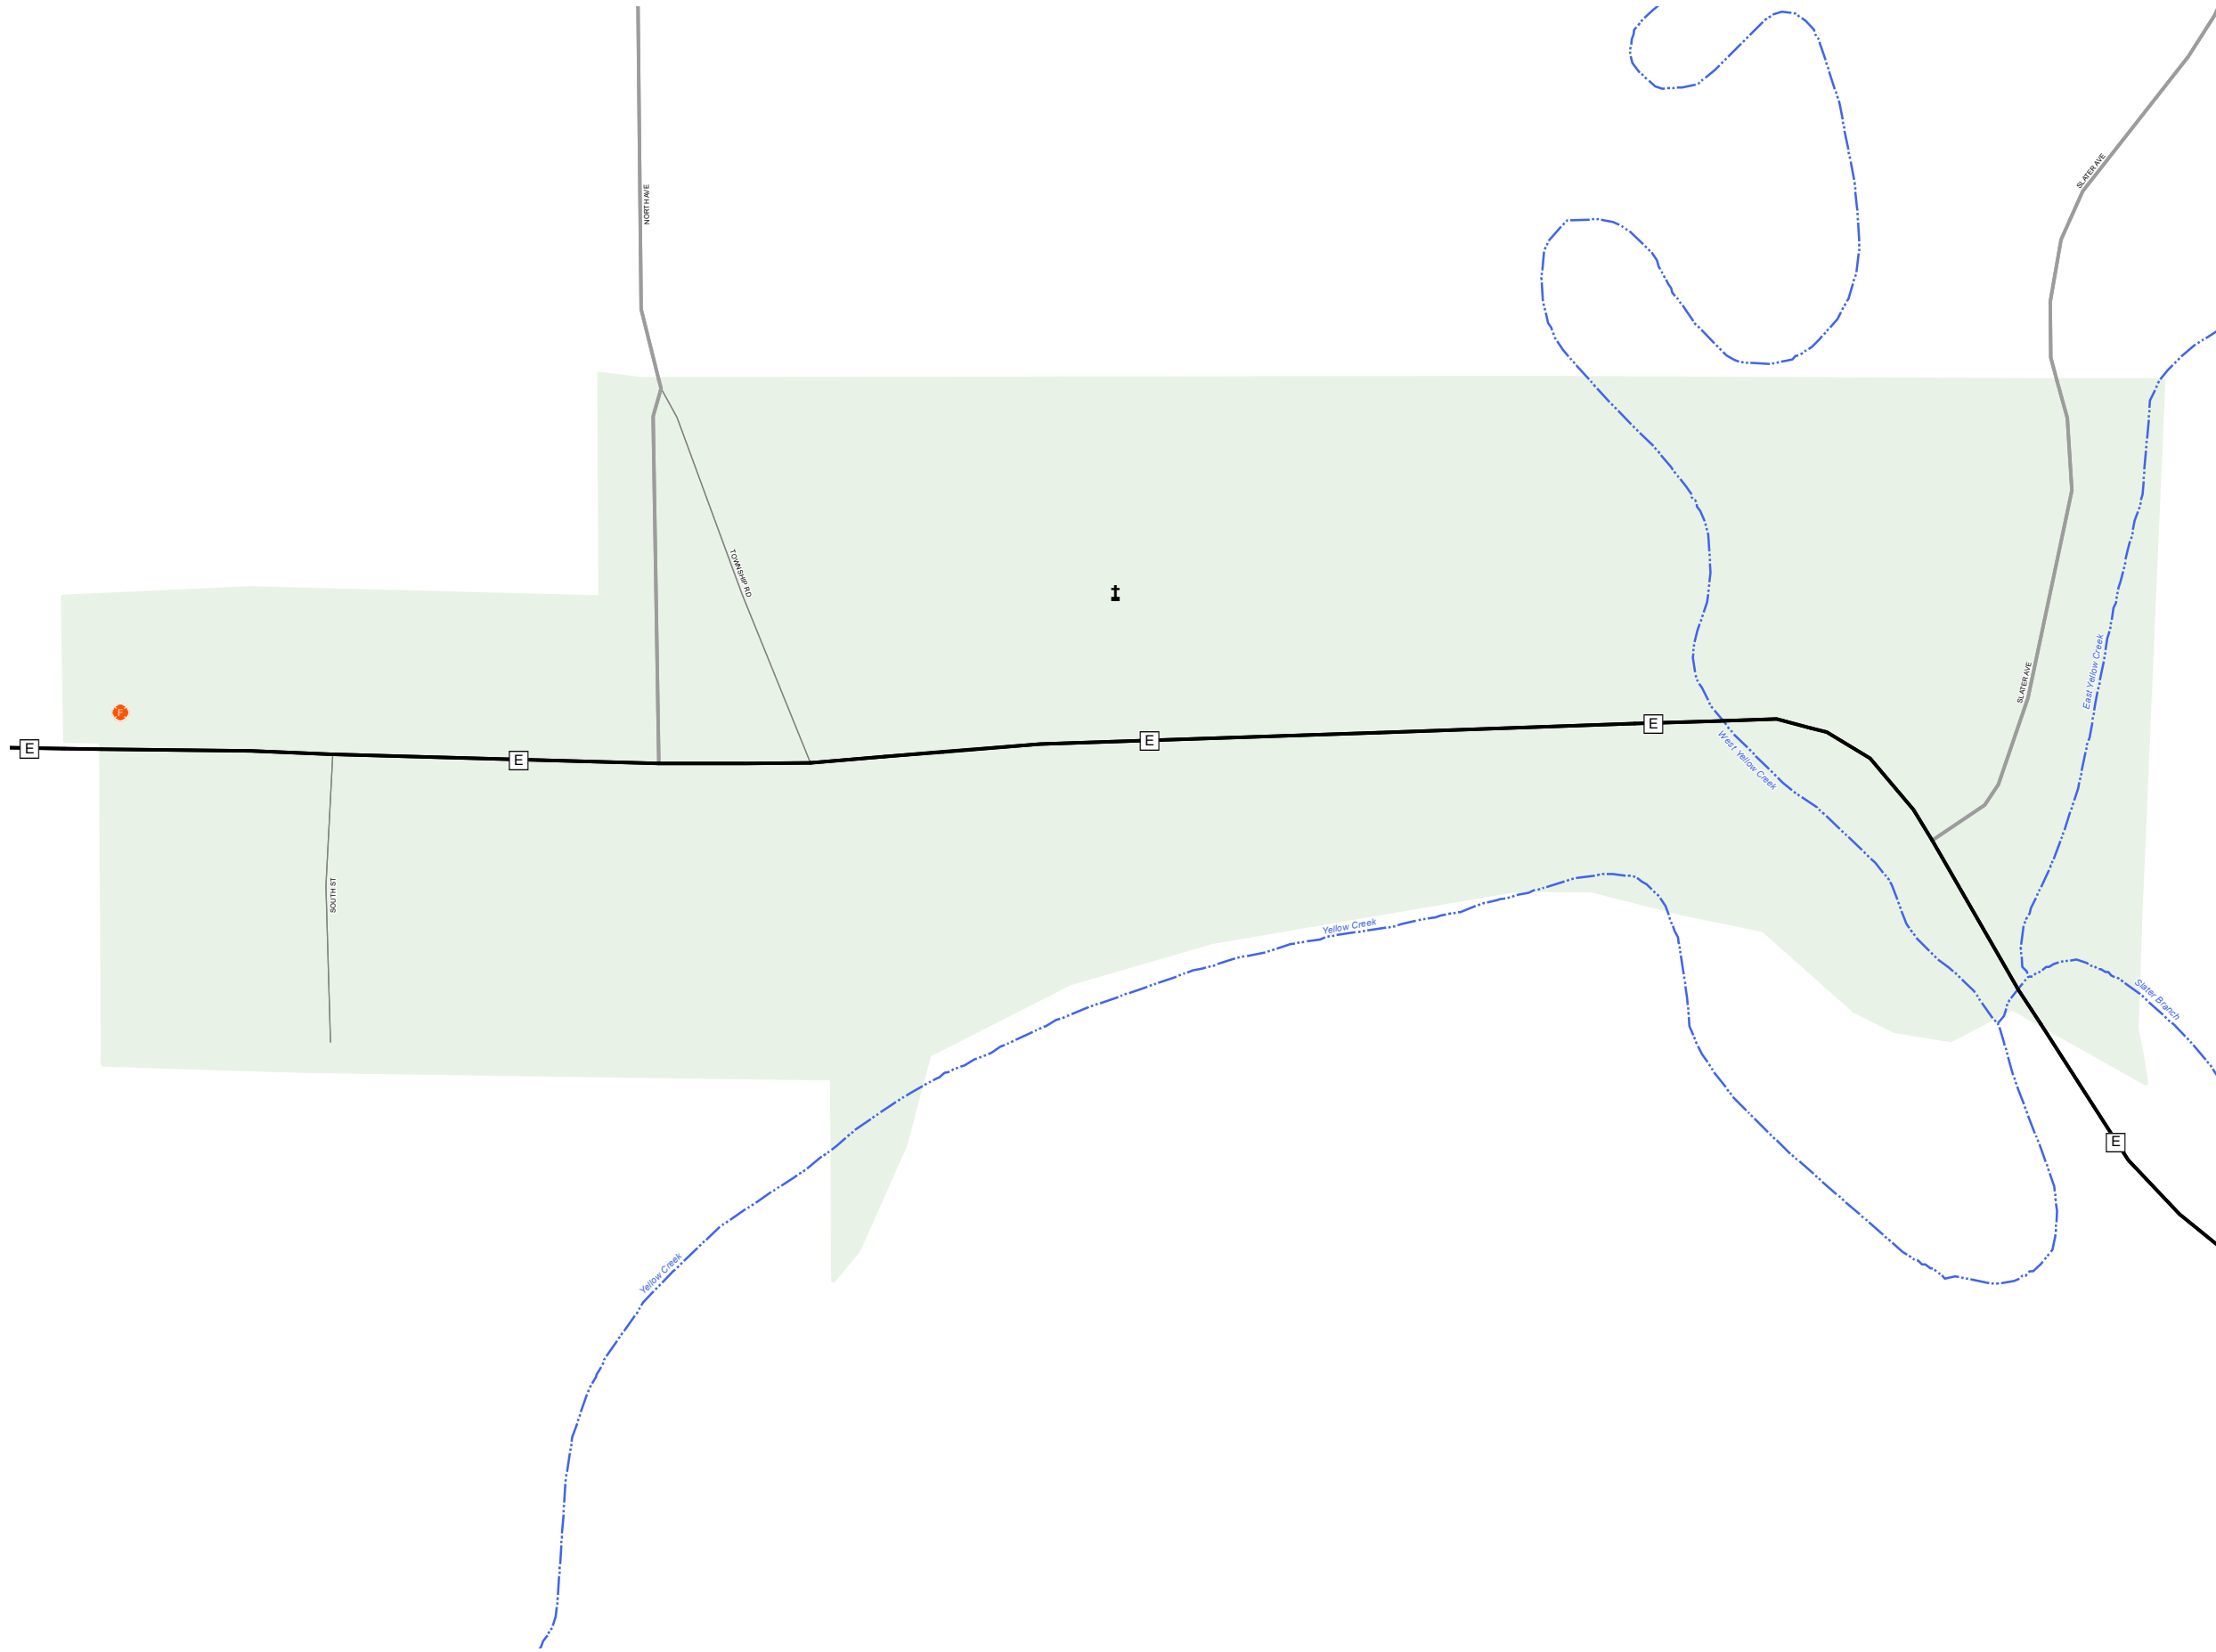

ROTHVILLE

CHARITON COUNTY

MISSOURI

NORTHWEST DISTRICT

2021

Legend

- Interstate
- Interstate Loop
- US Route
- Business Route
- Missouri Route
- Letter Route
- County Road
- Railroad
- City Street
- Other Routes
- River or Stream
- Lake or Large River
- City Limits
- Surrounding City Limits
- County Boundary
- Metrolink Lines
- Fire Department
- Local Law Enforcement
- MSHP Office
- Missouri State Capitol
- County Courthouse
- Hospitals
- MoDOT Office
- MoDOT Maintenance Building
- Cemeteries
- Public Airports
- Amtrak Stations
- Metrolink Stations