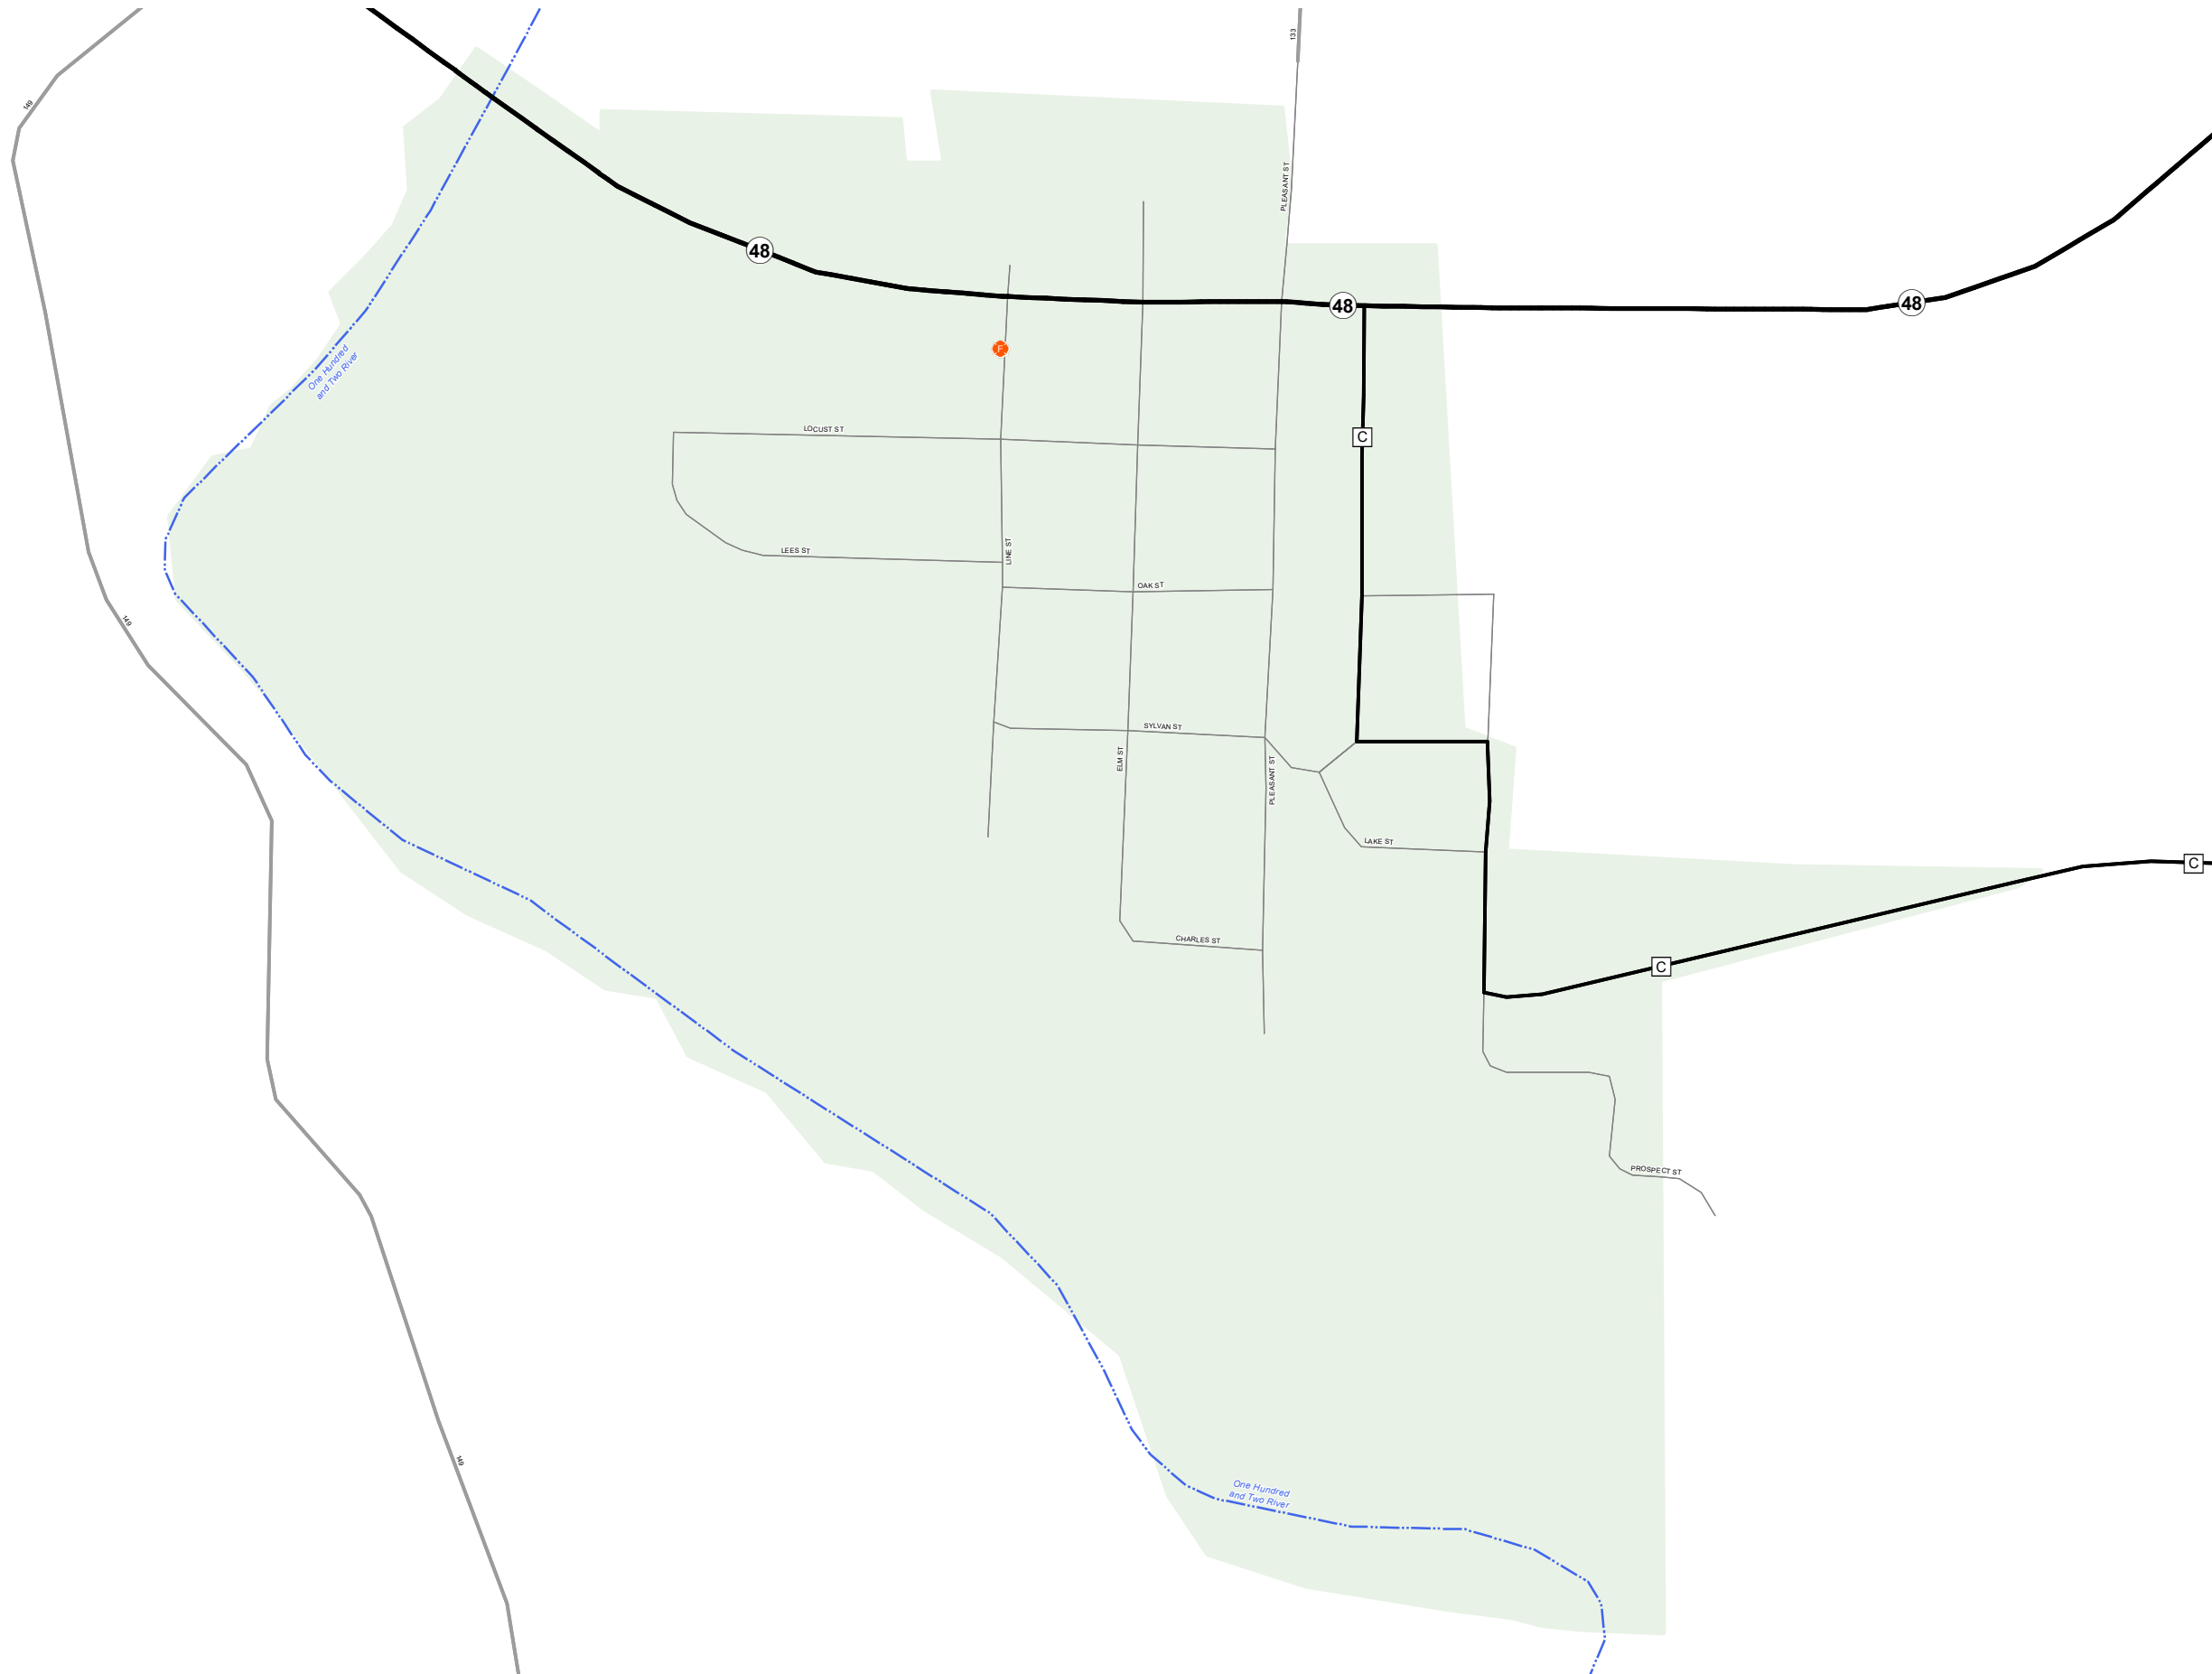

ROSENDALE

ANDREW COUNTY

MISSOURI

NORTHWEST DISTRICT

2021

Legend

- Interstate
- Interstate Loop
- US Route
- Business Route
- Missouri Route
- Letter Route
- County Road
- Railroad
- City Street
- Other Routes
- River or Stream
- Lake or Large River
- City Limits
- Surrounding City Limits
- County Boundary
- Metrolink Lines
- Fire Department
- Local Law Enforcement
- MSHP Office
- Missouri State Capitol
- County Courthouse
- Hospitals
- MoDOT Office
- MoDOT Maintenance Building
- Cemeteries
- Public Airports
- Amtrak Stations
- Metrolink Stations