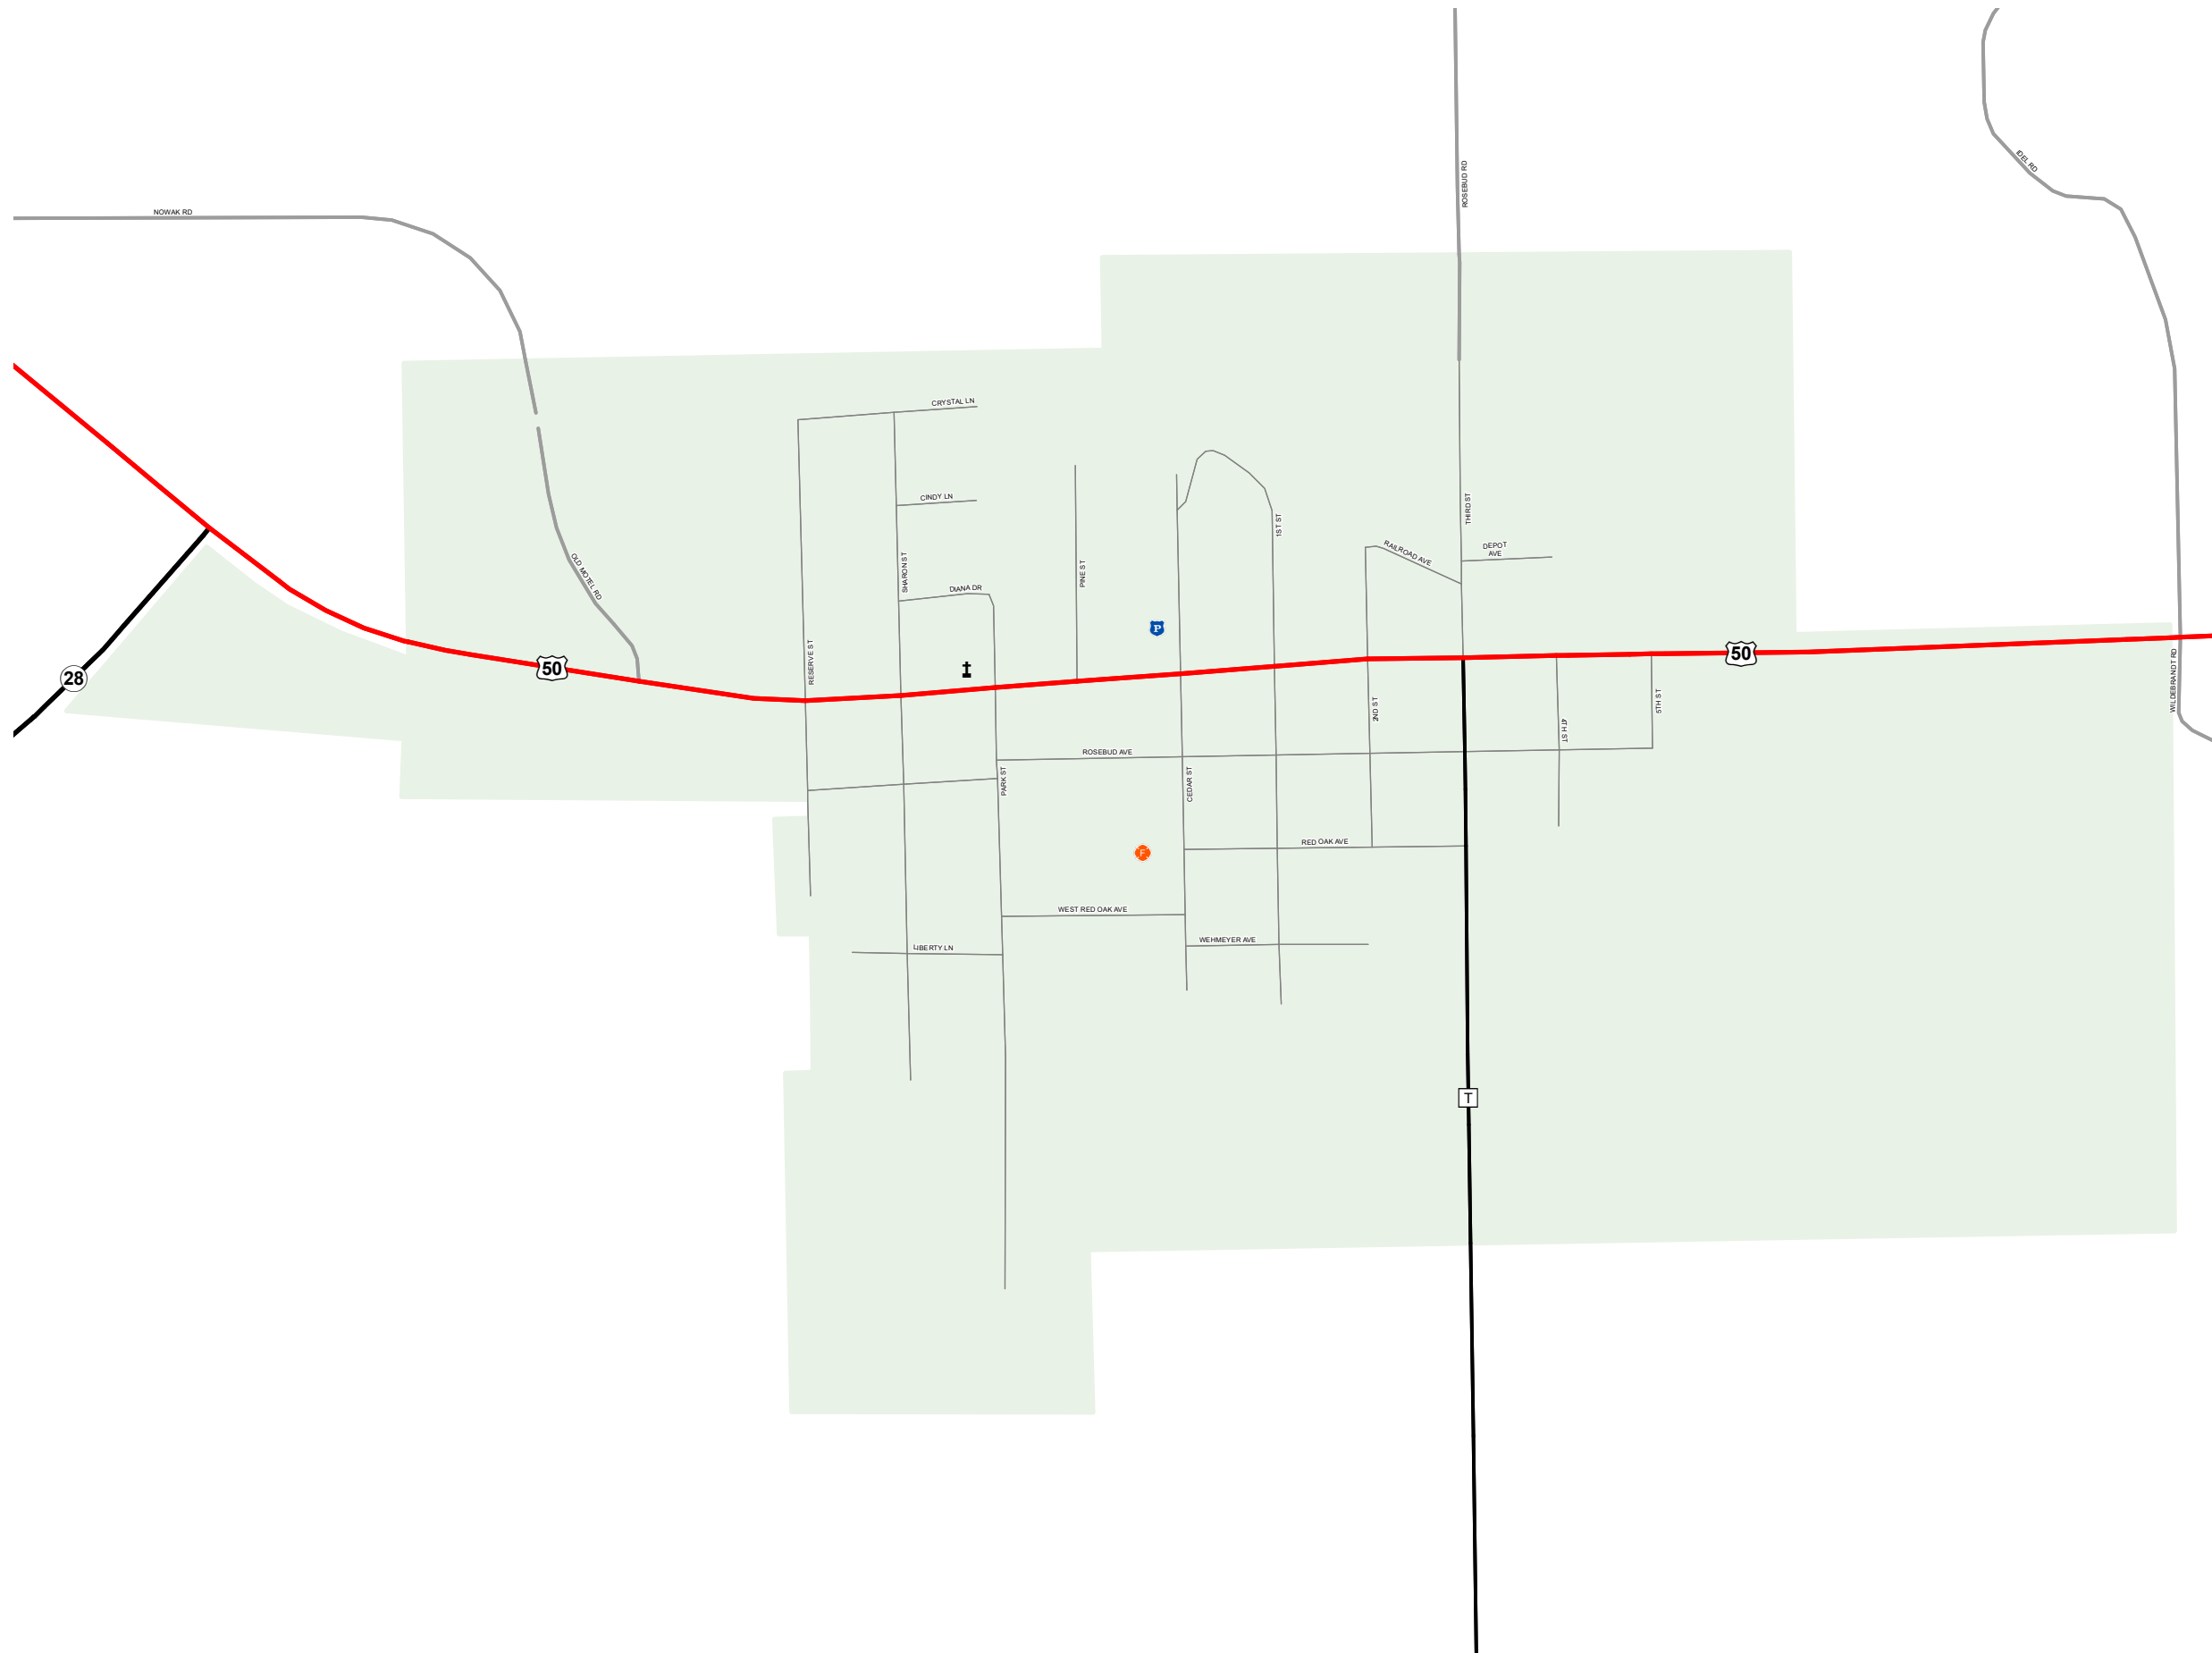

ROSEBUD

GASCONADE COUNTY

MISSOURI

CENTRAL DISTRICT

2021

Legend

- Interstate
- Interstate Loop
- US Route
- Business Route
- Missouri Route
- Letter Route
- County Road
- Railroad
- City Street
- Other Routes
- River or Stream
- Lake or Large River
- City Limits
- Surrounding City Limits
- County Boundary
- Metrolink Lines
- Fire Department
- Local Law Enforcement
- MSHP Office
- Missouri State Capitol
- County Courthouse
- Hospitals
- MoDOT Office
- MoDOT Maintenance Building
- Cemeteries
- Public Airports
- Amtrak Stations
- Metrolink Stations

MISSOURI DEPARTMENT OF TRANSPORTATION
TRANSPORTATION PLANNING
1-888-ASK-MODOT
WWW.MODOT.ORG
AUGUST 2021