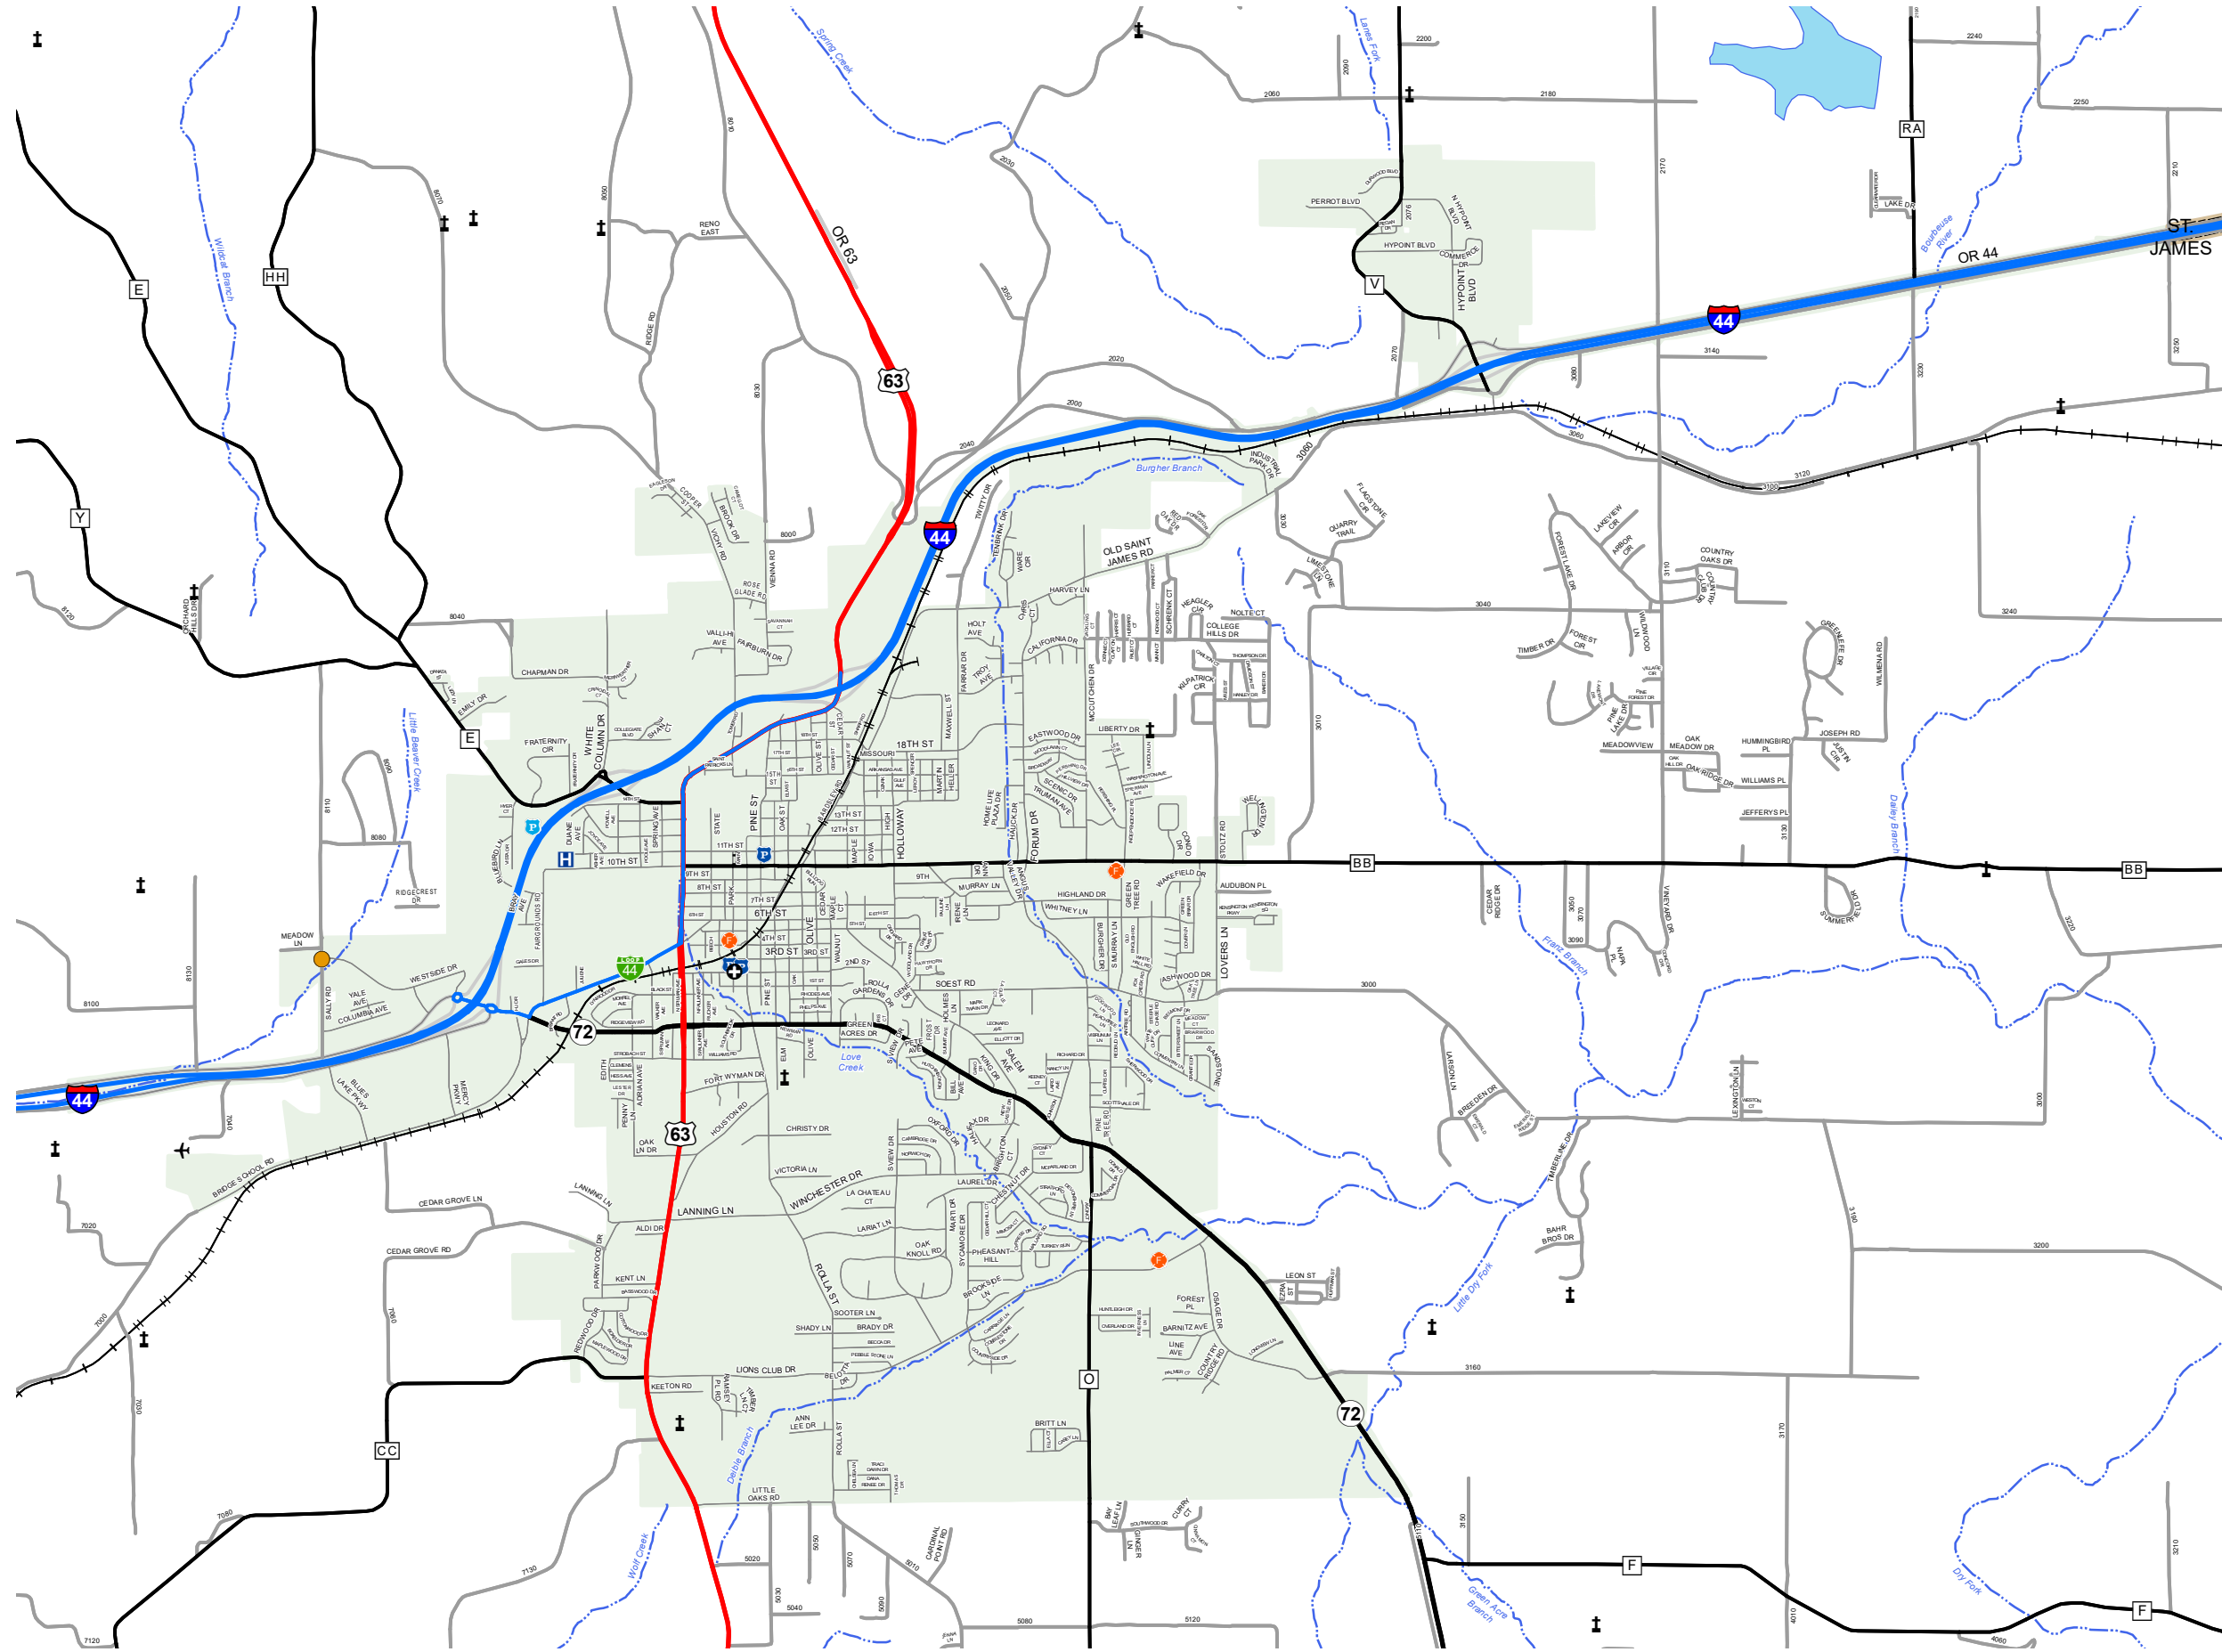

# ROLLA

PHELPS COUNTY

MISSOURI

CENTRAL DISTRICT

2021

### Legend

- Interstate
- Interstate Loop
- US Route
- Business Route
- Missouri Route
- Letter Route
- County Road
- Railroad
- City Street
- Other Routes
- River or Stream
- Lake or Large River
- City Limits
- Surrounding City Limits
- County Boundary
- Metrolink Lines
- Fire Department
- Local Law Enforcement
- MSHP Office
- Missouri State Capitol
- County Courthouse
- Hospitals
- MoDOT Office
- MoDOT Maintenance Building
- Cemeteries
- Public Airports
- Amtrak Stations
- Metrolink Stations