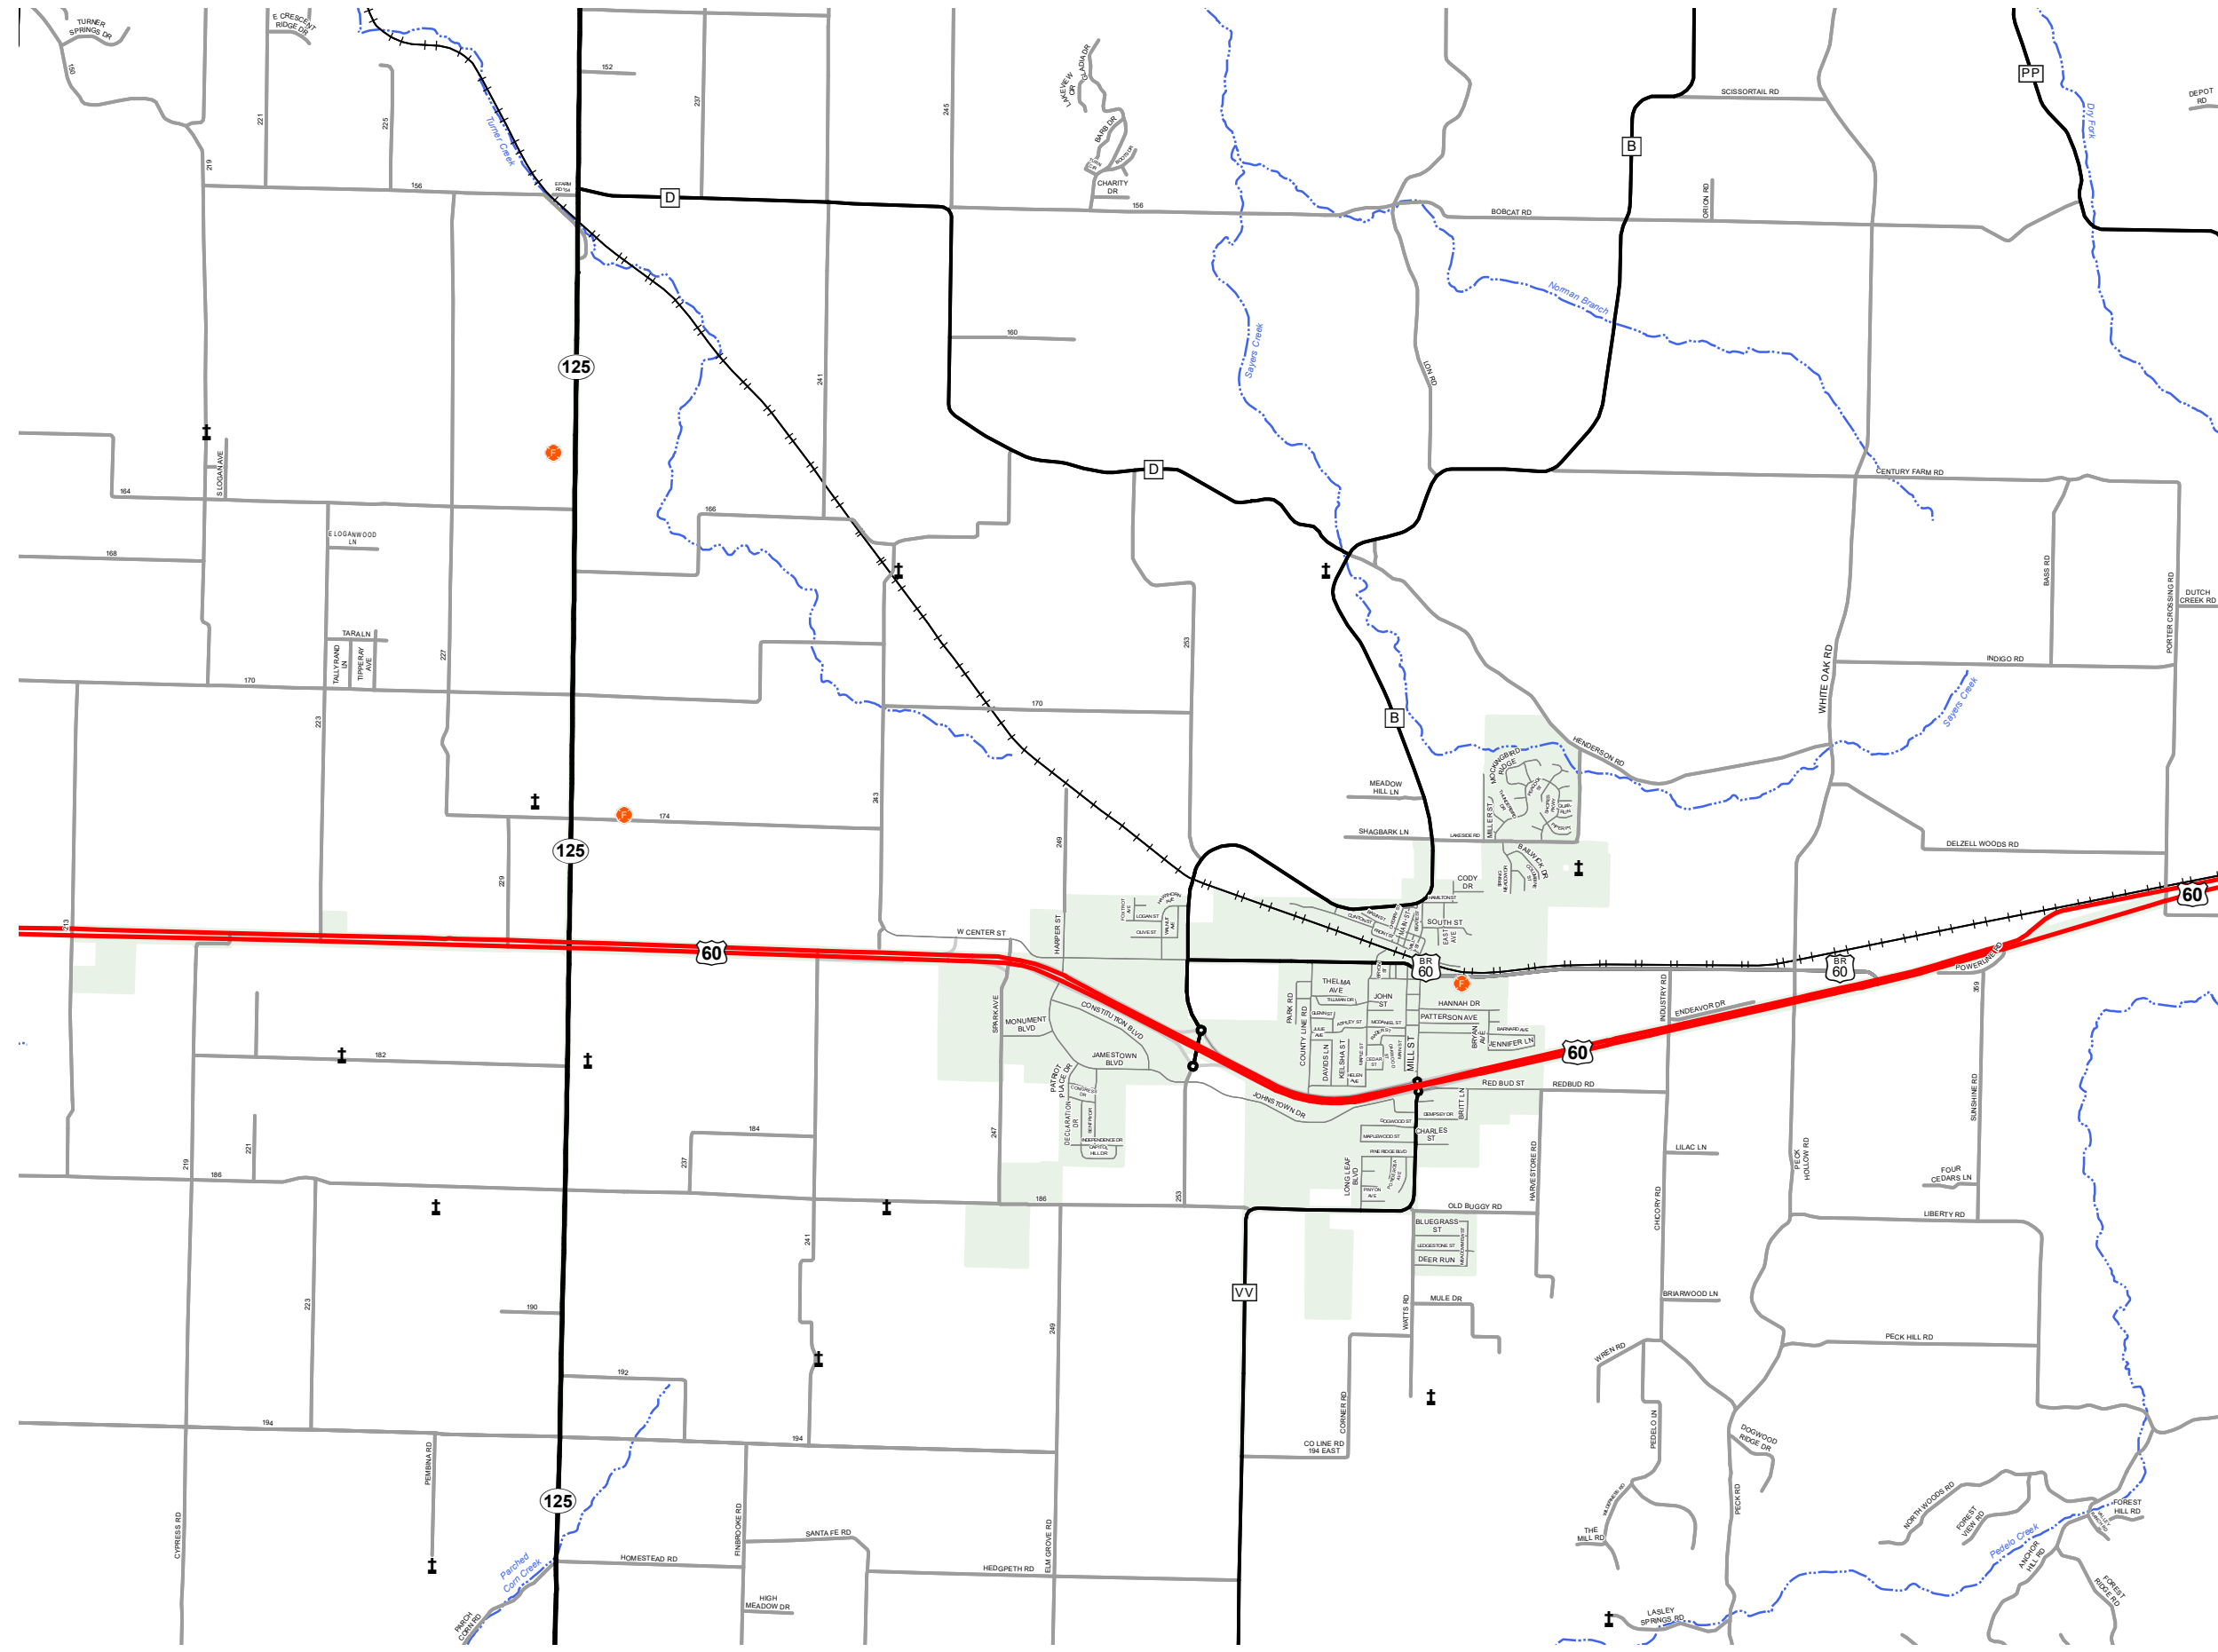

ROGERSVILLE

GREENE COUNTY
MISSOURI
SOUTHWEST DISTRICT

2021

- Legend**
- Interstate
 - Interstate Loop
 - US Route
 - Business Route
 - Missouri Route
 - Letter Route
 - County Road
 - Railroad
 - City Street
 - Other Routes
 - Lake or Large River
 - City Limits
 - Surrounding City Limits
 - County Boundary
 - Metrolink Lines
 - Fire Department
 - Local Law Enforcement
 - MSHP Office
 - Missouri State Capitol
 - County Courthouse
 - Hospitals
 - MoDOT Office
 - MoDOT Maintenance Building
 - Cemeteries
 - Public Airports
 - Amtrak Stations
 - Metrolink Stations