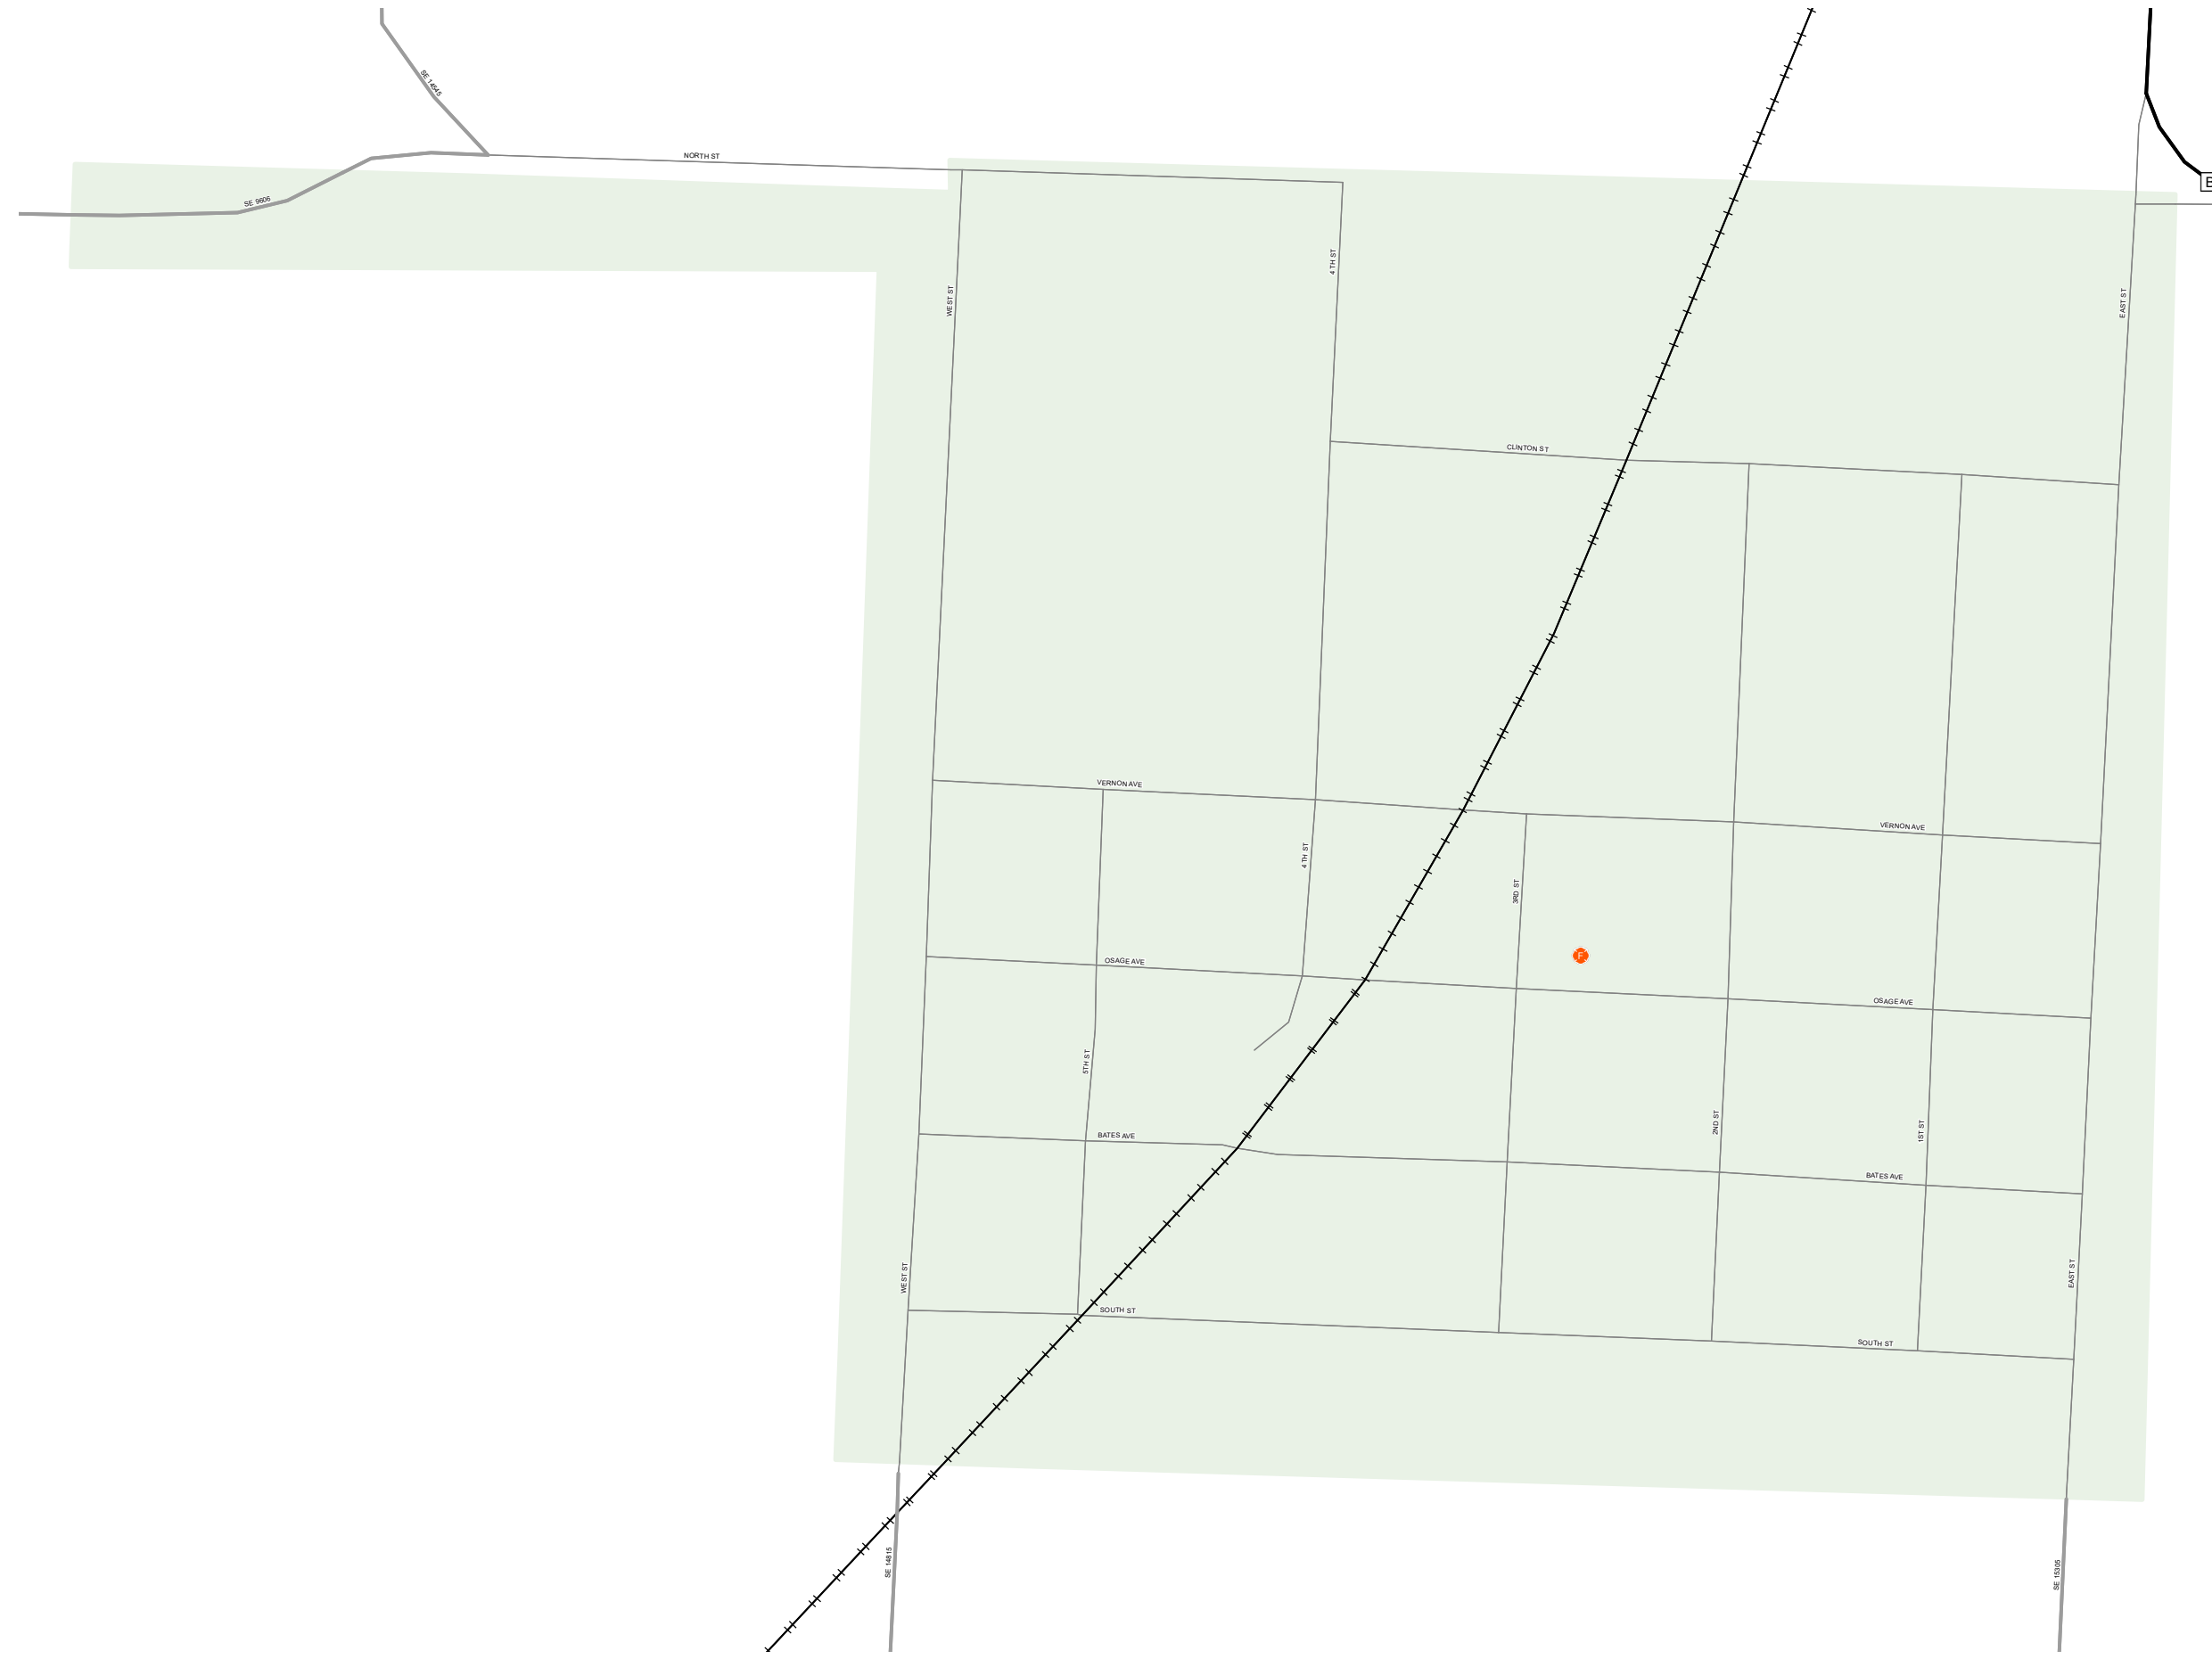

# ROCKVILLE

BATES COUNTY

MISSOURI

SOUTHWEST DISTRICT

2021

### Legend

- Interstate
- Interstate Loop
- US Route
- Business Route
- Missouri Route
- Letter Route
- County Road
- Railroad
- City Street
- Other Routes
- River or Stream
- Lake or Large River
- City Limits
- Surrounding City Limits
- County Boundary
- Metrolink Lines
- Fire Department
- Local Law Enforcement
- MSHP Office
- Missouri State Capitol
- County Courthouse
- Hospitals
- MoDOT Office
- MoDOT Maintenance Building
- Cemeteries
- Public Airports
- Amtrak Stations
- Metrolink Stations