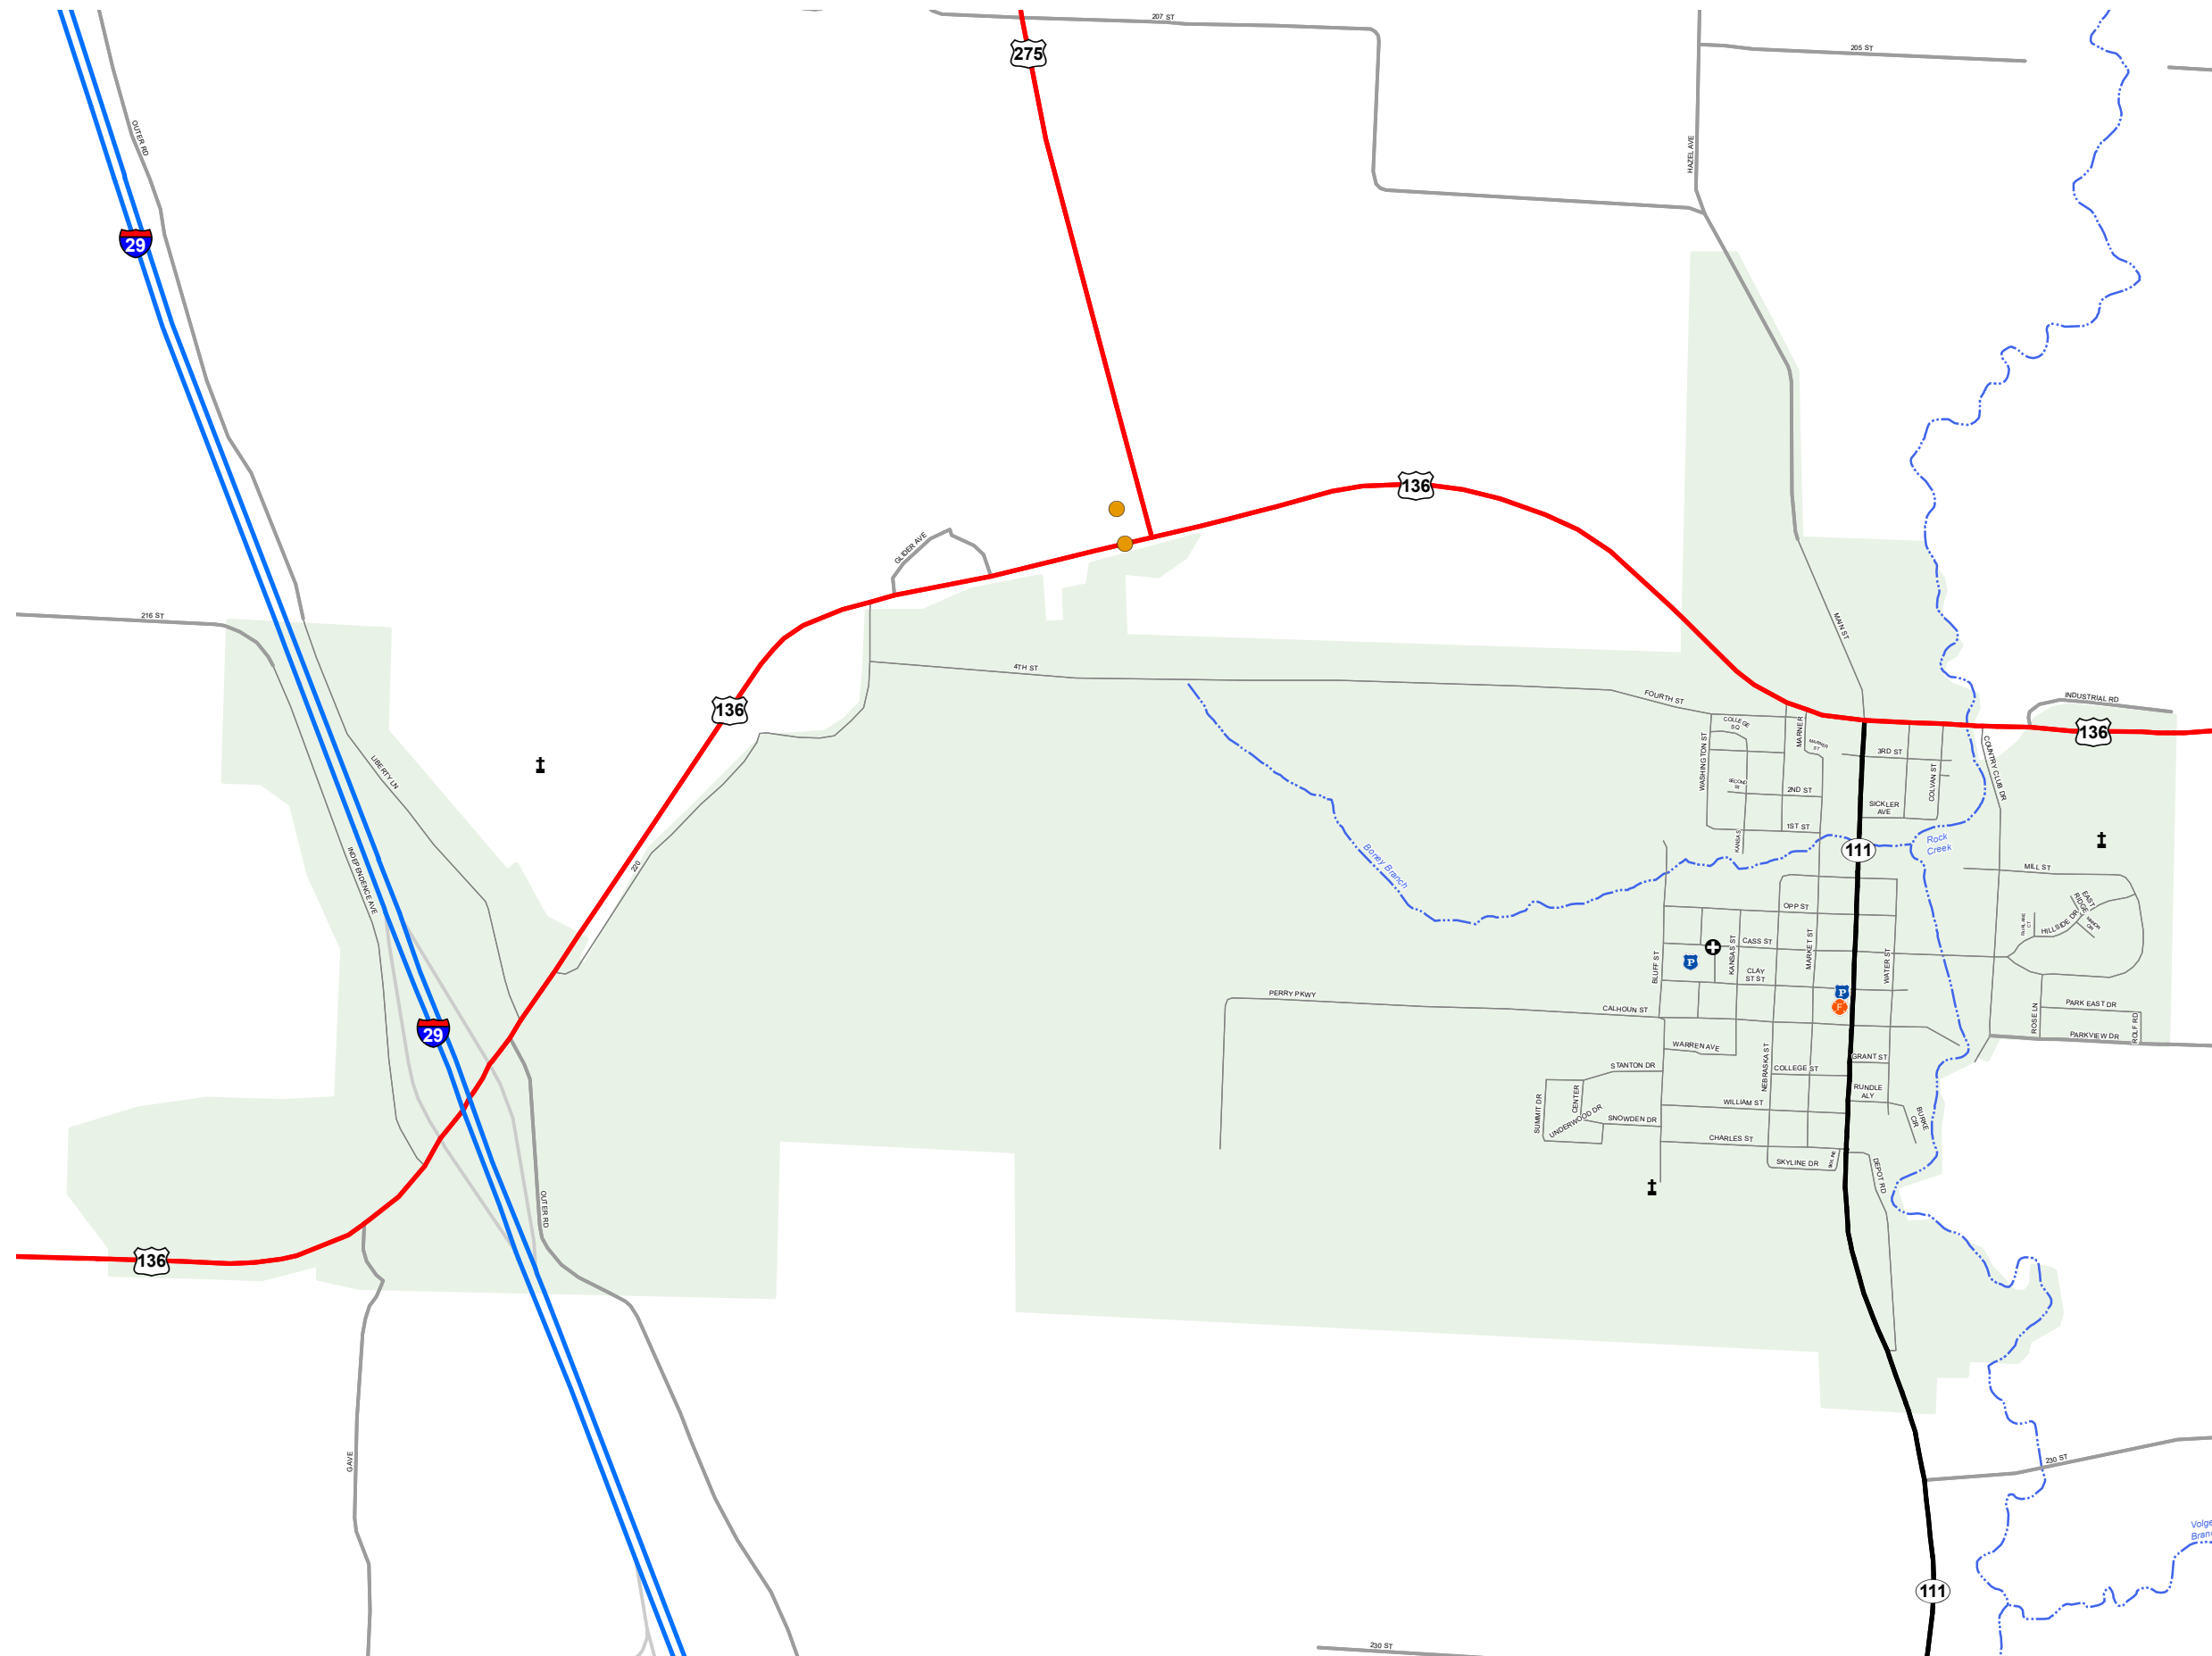

ROCK PORT

ATCHISON COUNTY

MISSOURI

NORTHWEST DISTRICT

2021

Legend

- Interstate
- Interstate Loop
- US Route
- Business Route
- Missouri Route
- Letter Route
- County Road
- Railroad
- City Street
- Other Routes
- River or Stream
- Lake or Large River
- City Limits
- Surrounding City Limits
- County Boundary
- Metrolink Lines
- Fire Department
- Local Law Enforcement
- MSHP Office
- Missouri State Capitol
- County Courthouse
- Hospitals
- MoDOT Office
- MoDOT Maintenance Building
- Cemeteries
- Public Airports
- Amtrak Stations
- Metrolink Stations