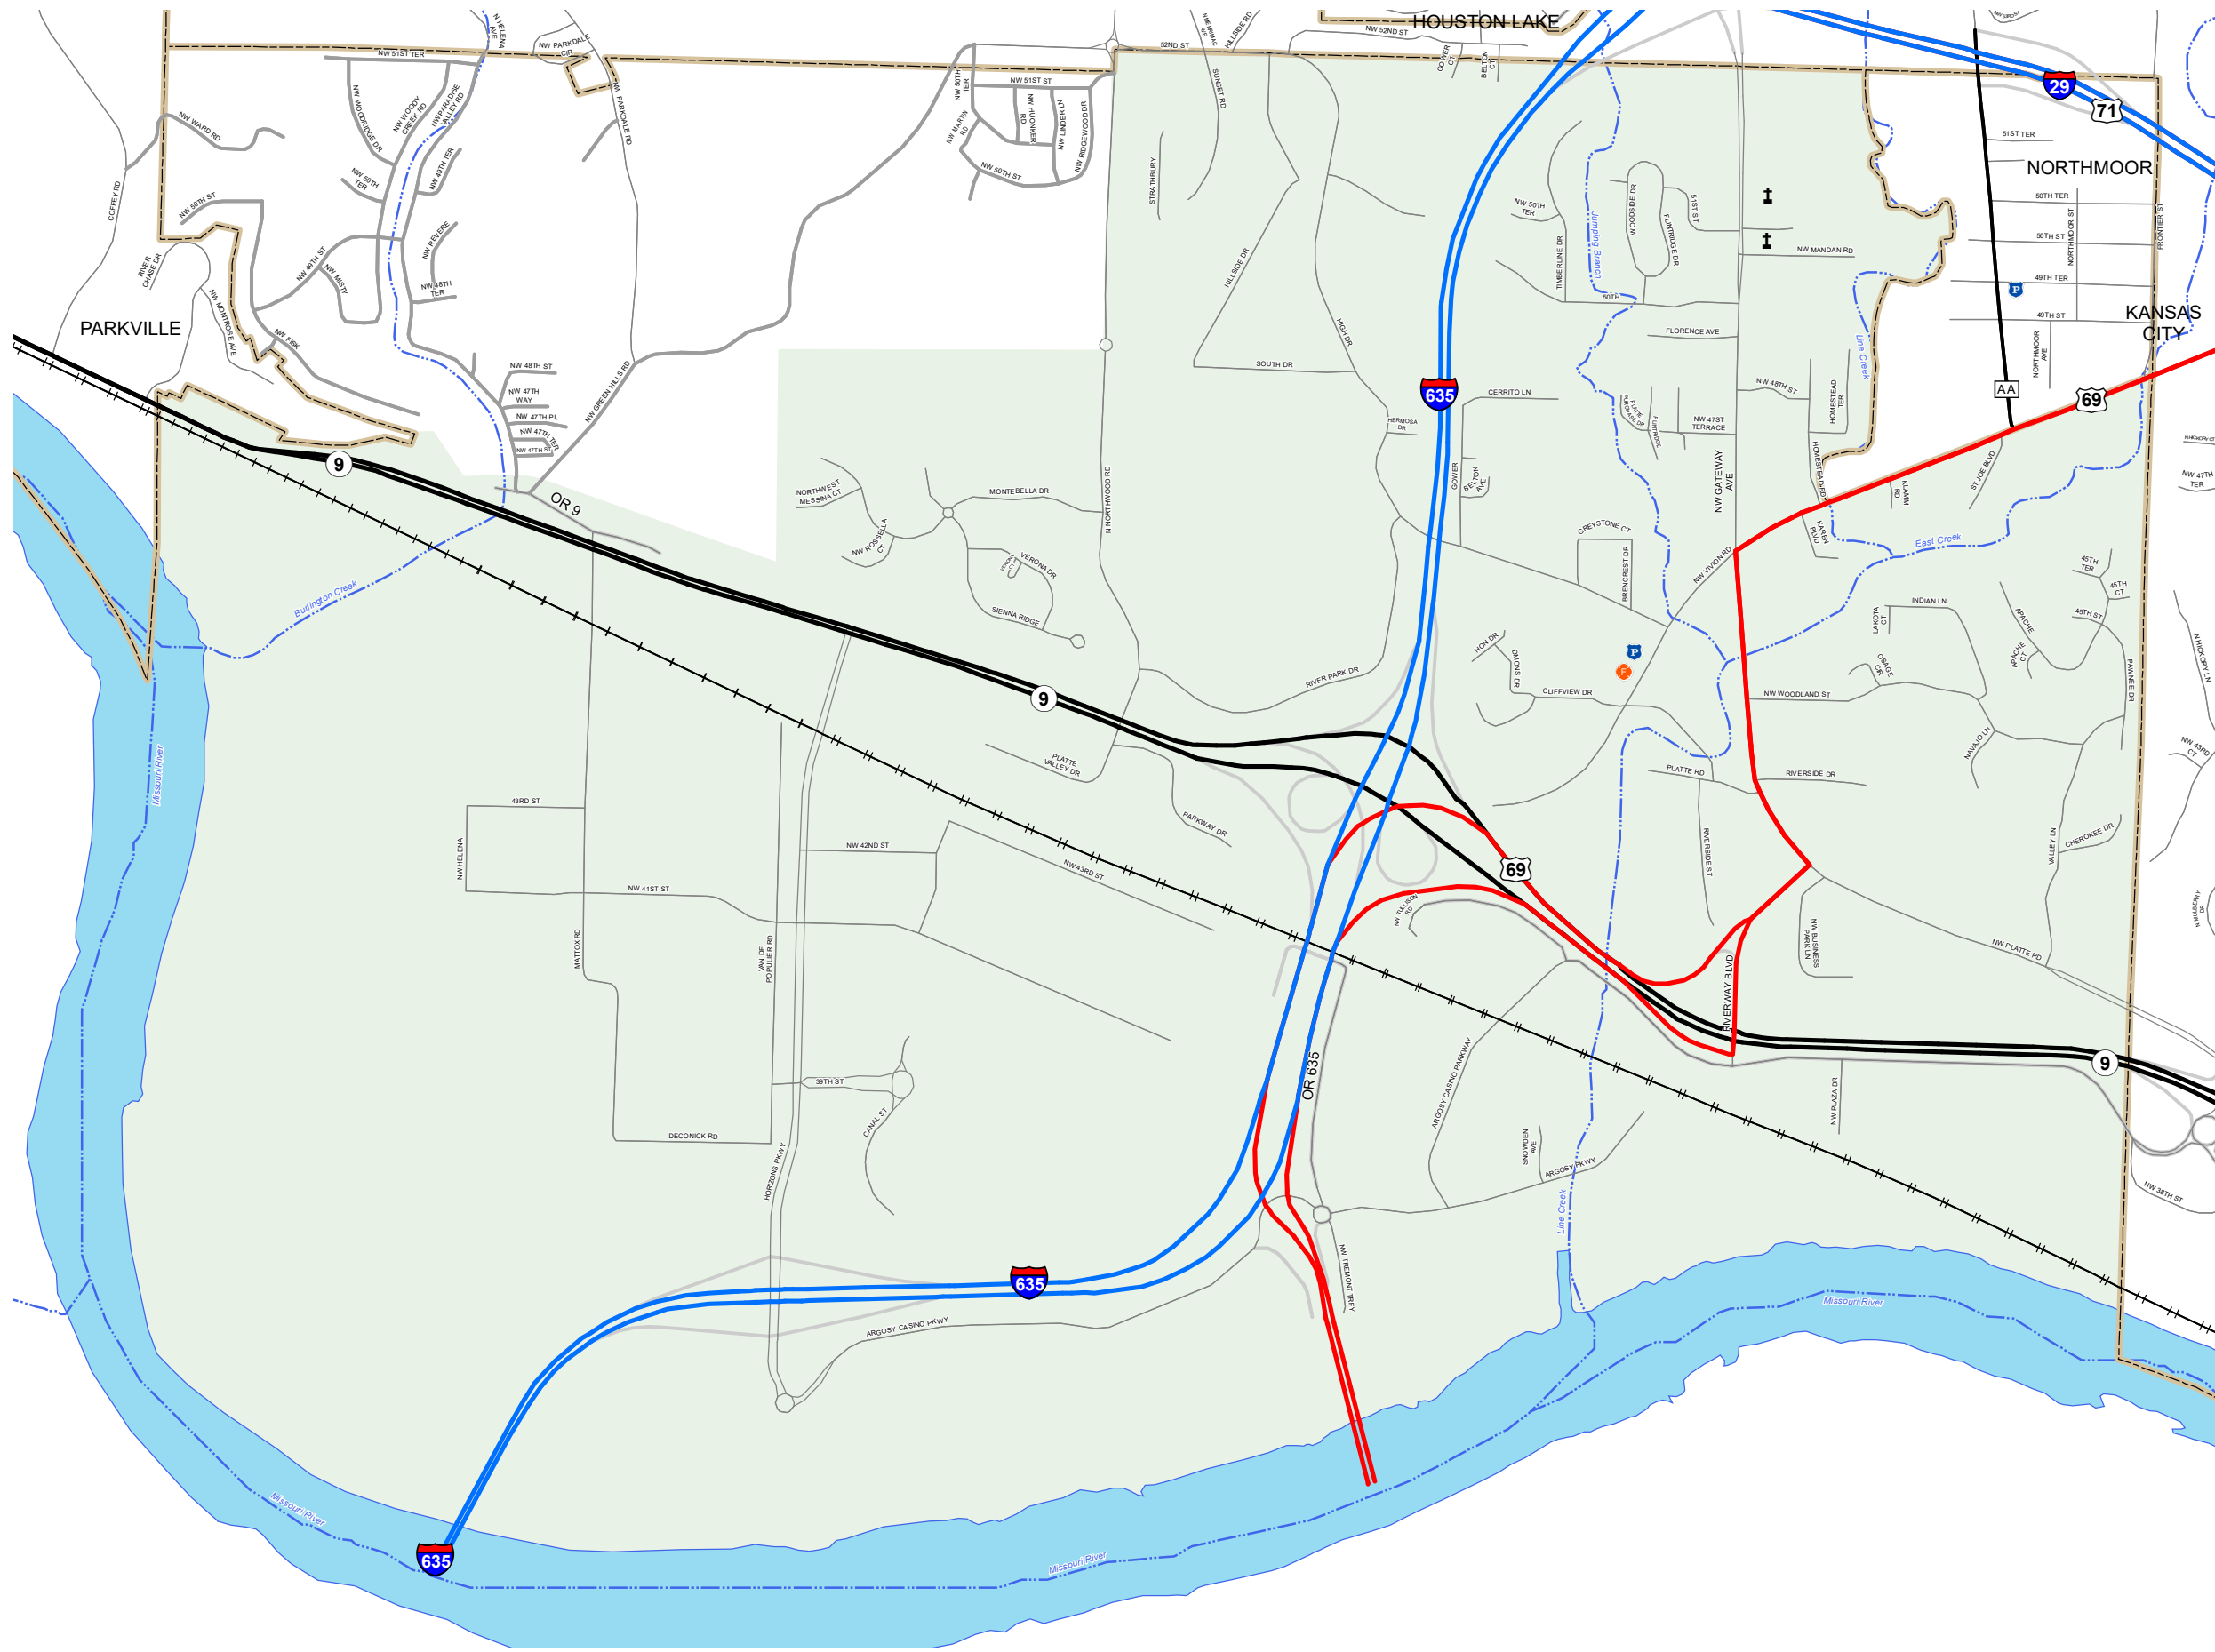

RIVERSIDE

PLATTE COUNTY

MISSOURI

KANSAS CITY DISTRICT

2021

- Legend**
- Interstate
 - Interstate Loop
 - US Route
 - Business Route
 - Missouri Route
 - Letter Route
 - County Road
 - Railroad
 - City Street
 - Other Routes
 - River or Stream
 - Lake or Large River
 - City Limits
 - Surrounding City Limits
 - County Boundary
 - Metrolink Lines
 - Fire Department
 - Local Law Enforcement
 - MSHP Office
 - Missouri State Capitol
 - County Courthouse
 - Hospitals
 - MoDOT Office
 - MoDOT Maintenance Building
 - Cemeteries
 - Public Airports
 - Amtrak Stations
 - Metrolink Stations