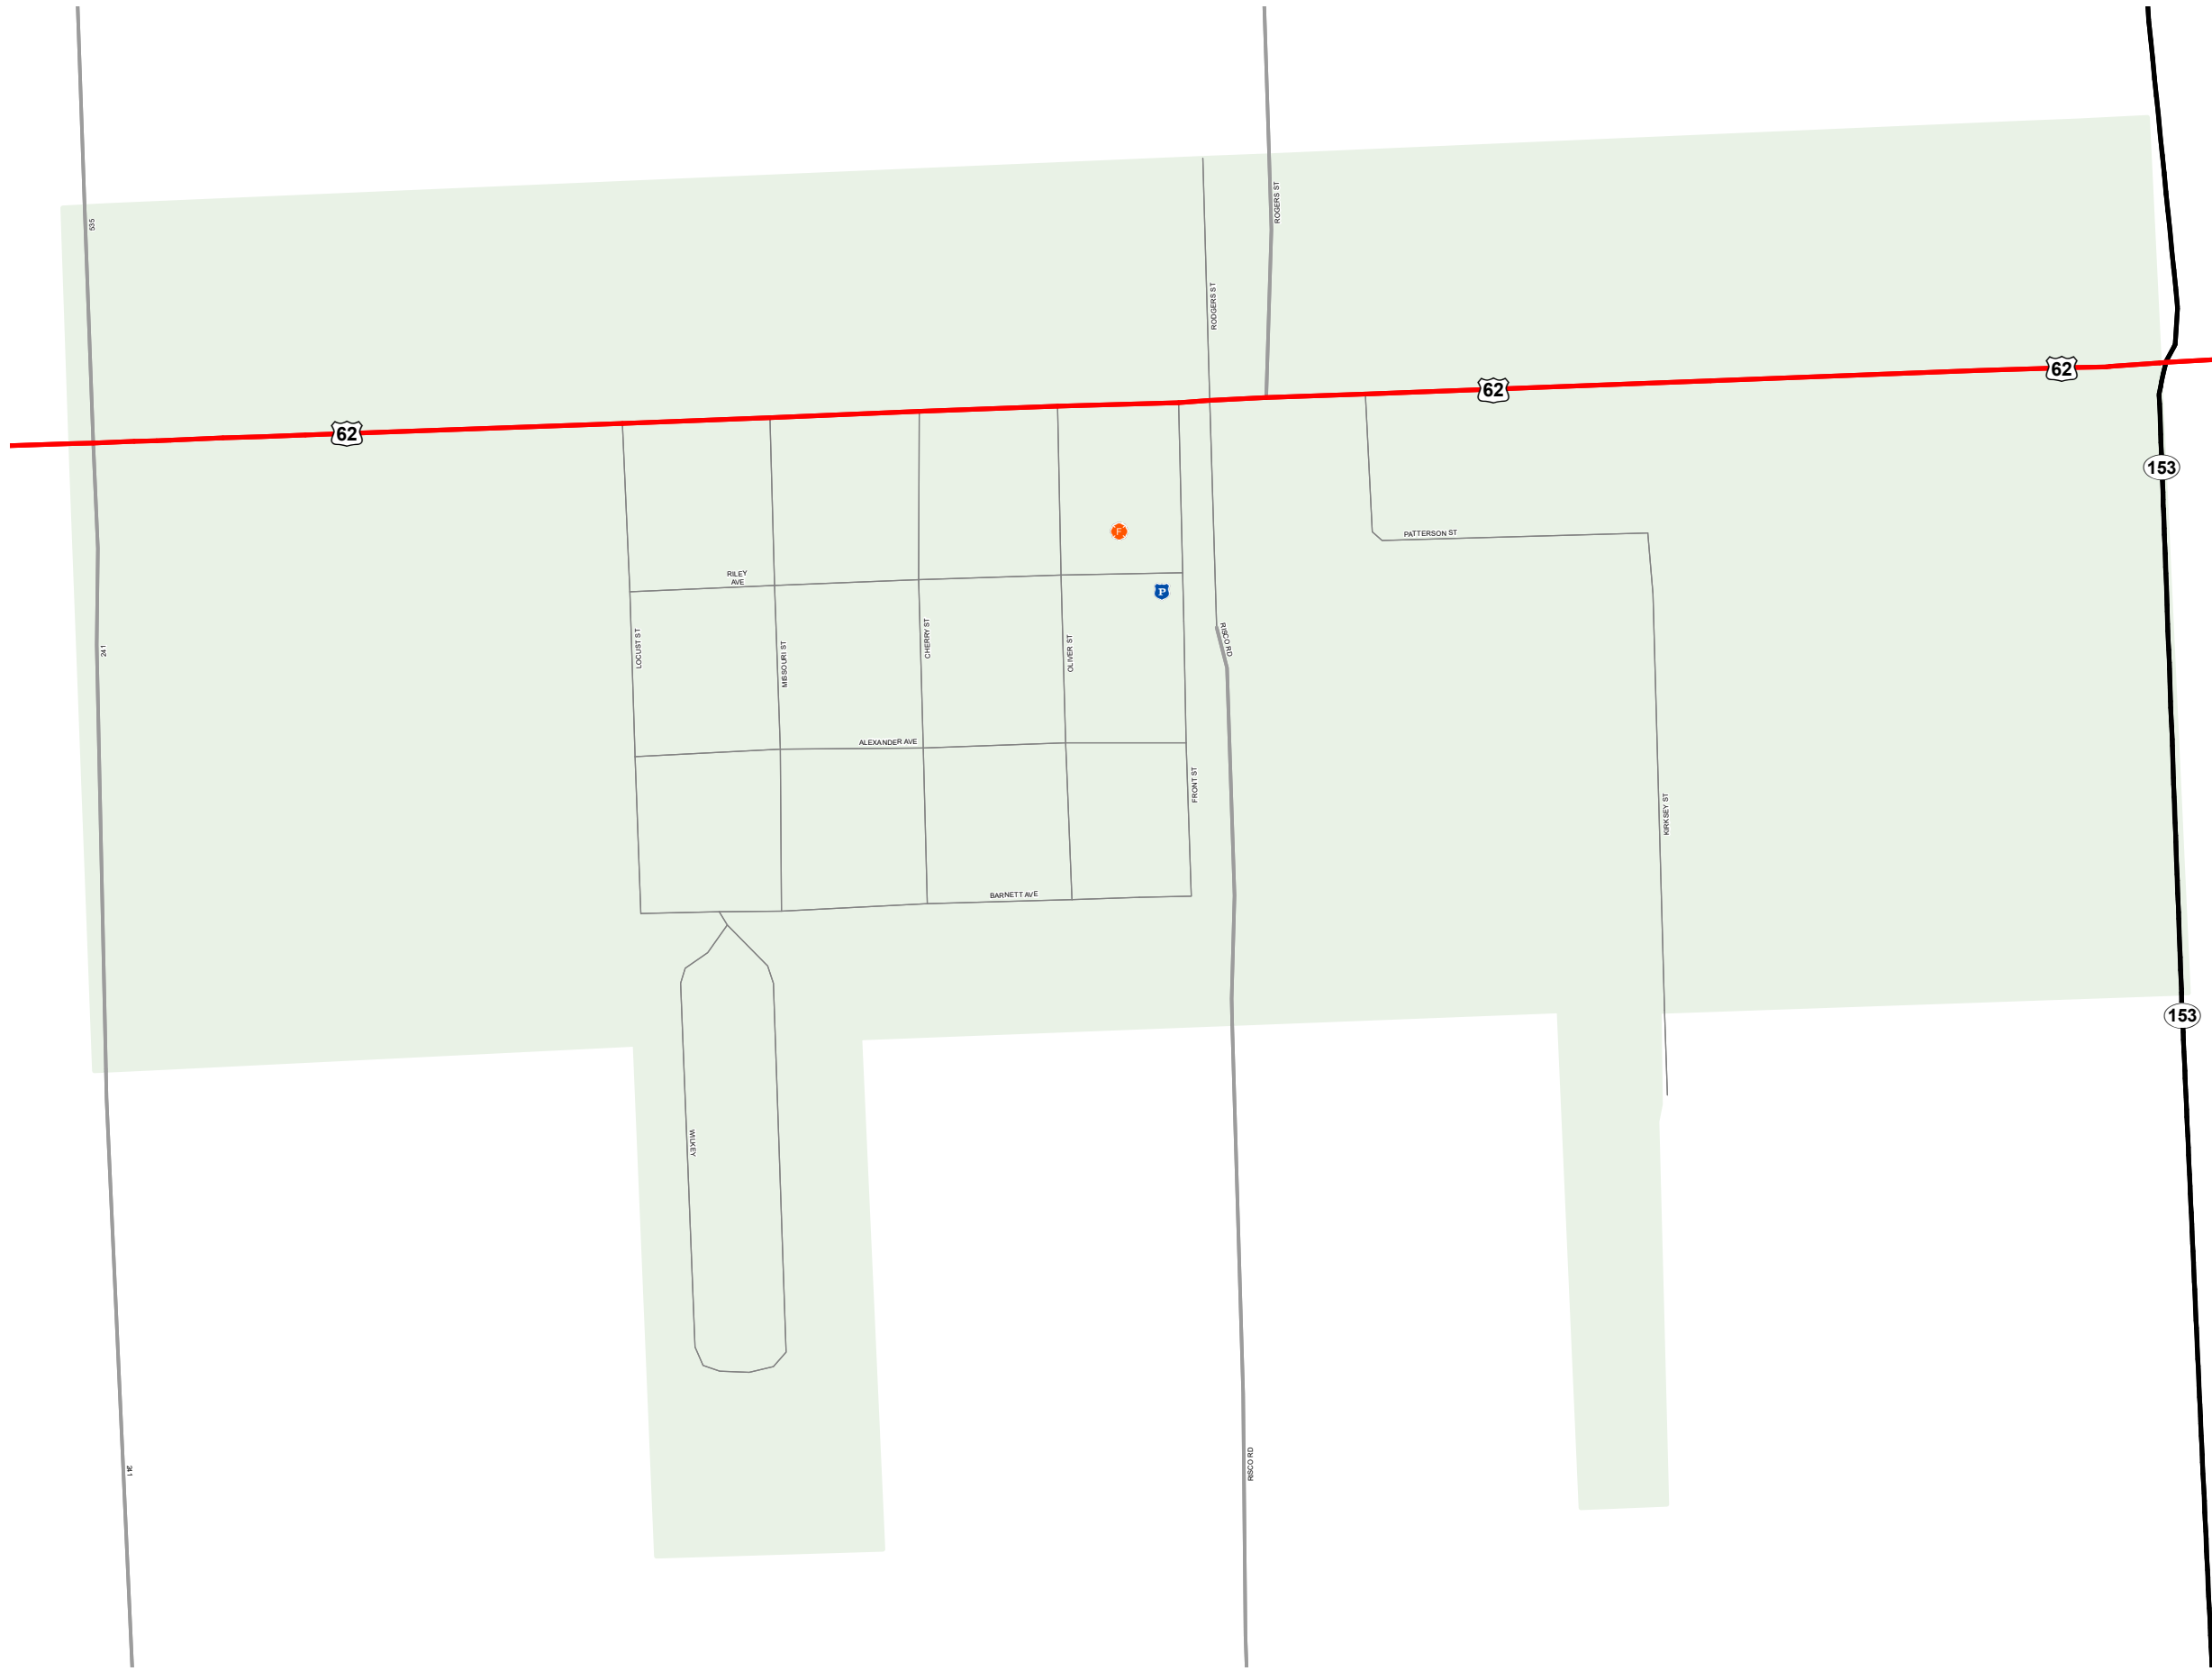

# RISCO

NEW MADRID COUNTY

MISSOURI

SOUTHEAST DISTRICT

2021

### Legend

- Interstate
- Interstate Loop
- US Route
- Business Route
- Missouri Route
- Letter Route
- County Road
- Railroad
- City Street
- Other Routes
- River or Stream
- Lake or Large River
- City Limits
- Surrounding City Limits
- County Boundary
- Metrolink Lines
- Fire Department
- Local Law Enforcement
- MSHP Office
- Missouri State Capitol
- County Courthouse
- Hospitals
- MoDOT Office
- MoDOT Maintenance Building
- Cemeteries
- Public Airports
- Amtrak Stations
- Metrolink Stations