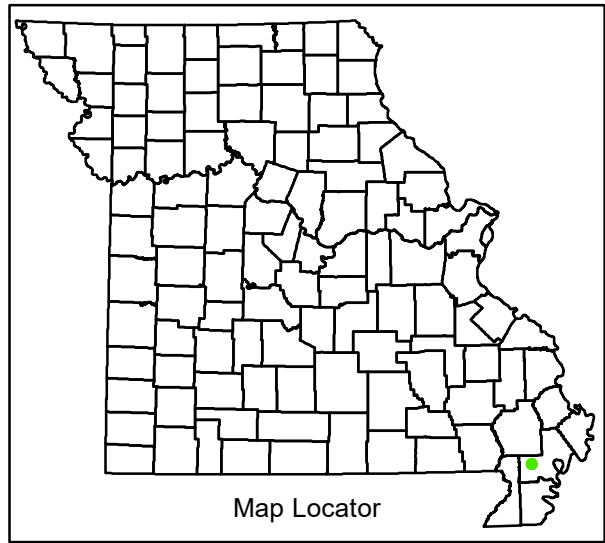

# RISCO

NEW MADRID COUNTY

MISSOURI

SOUTHEAST DISTRICT

2021

### Legend

- Interstate
- Interstate Loop
- US Route
- Business Route
- Missouri Route
- Letter Route
- County Road
- Railroad
- City Street
- Other Routes
- River or Stream
- Lake or Large River
- City Limits
- Surrounding City Limits
- County Boundary
- Metrolink Lines
- Fire Department
- Local Law Enforcement
- MSHP Office
- Missouri State Capitol
- County Courthouse
- Hospitals
- MoDOT Office
- MoDOT Maintenance Building
- Cemeteries
- Public Airports
- Amtrak Stations
- Metrolink Stations