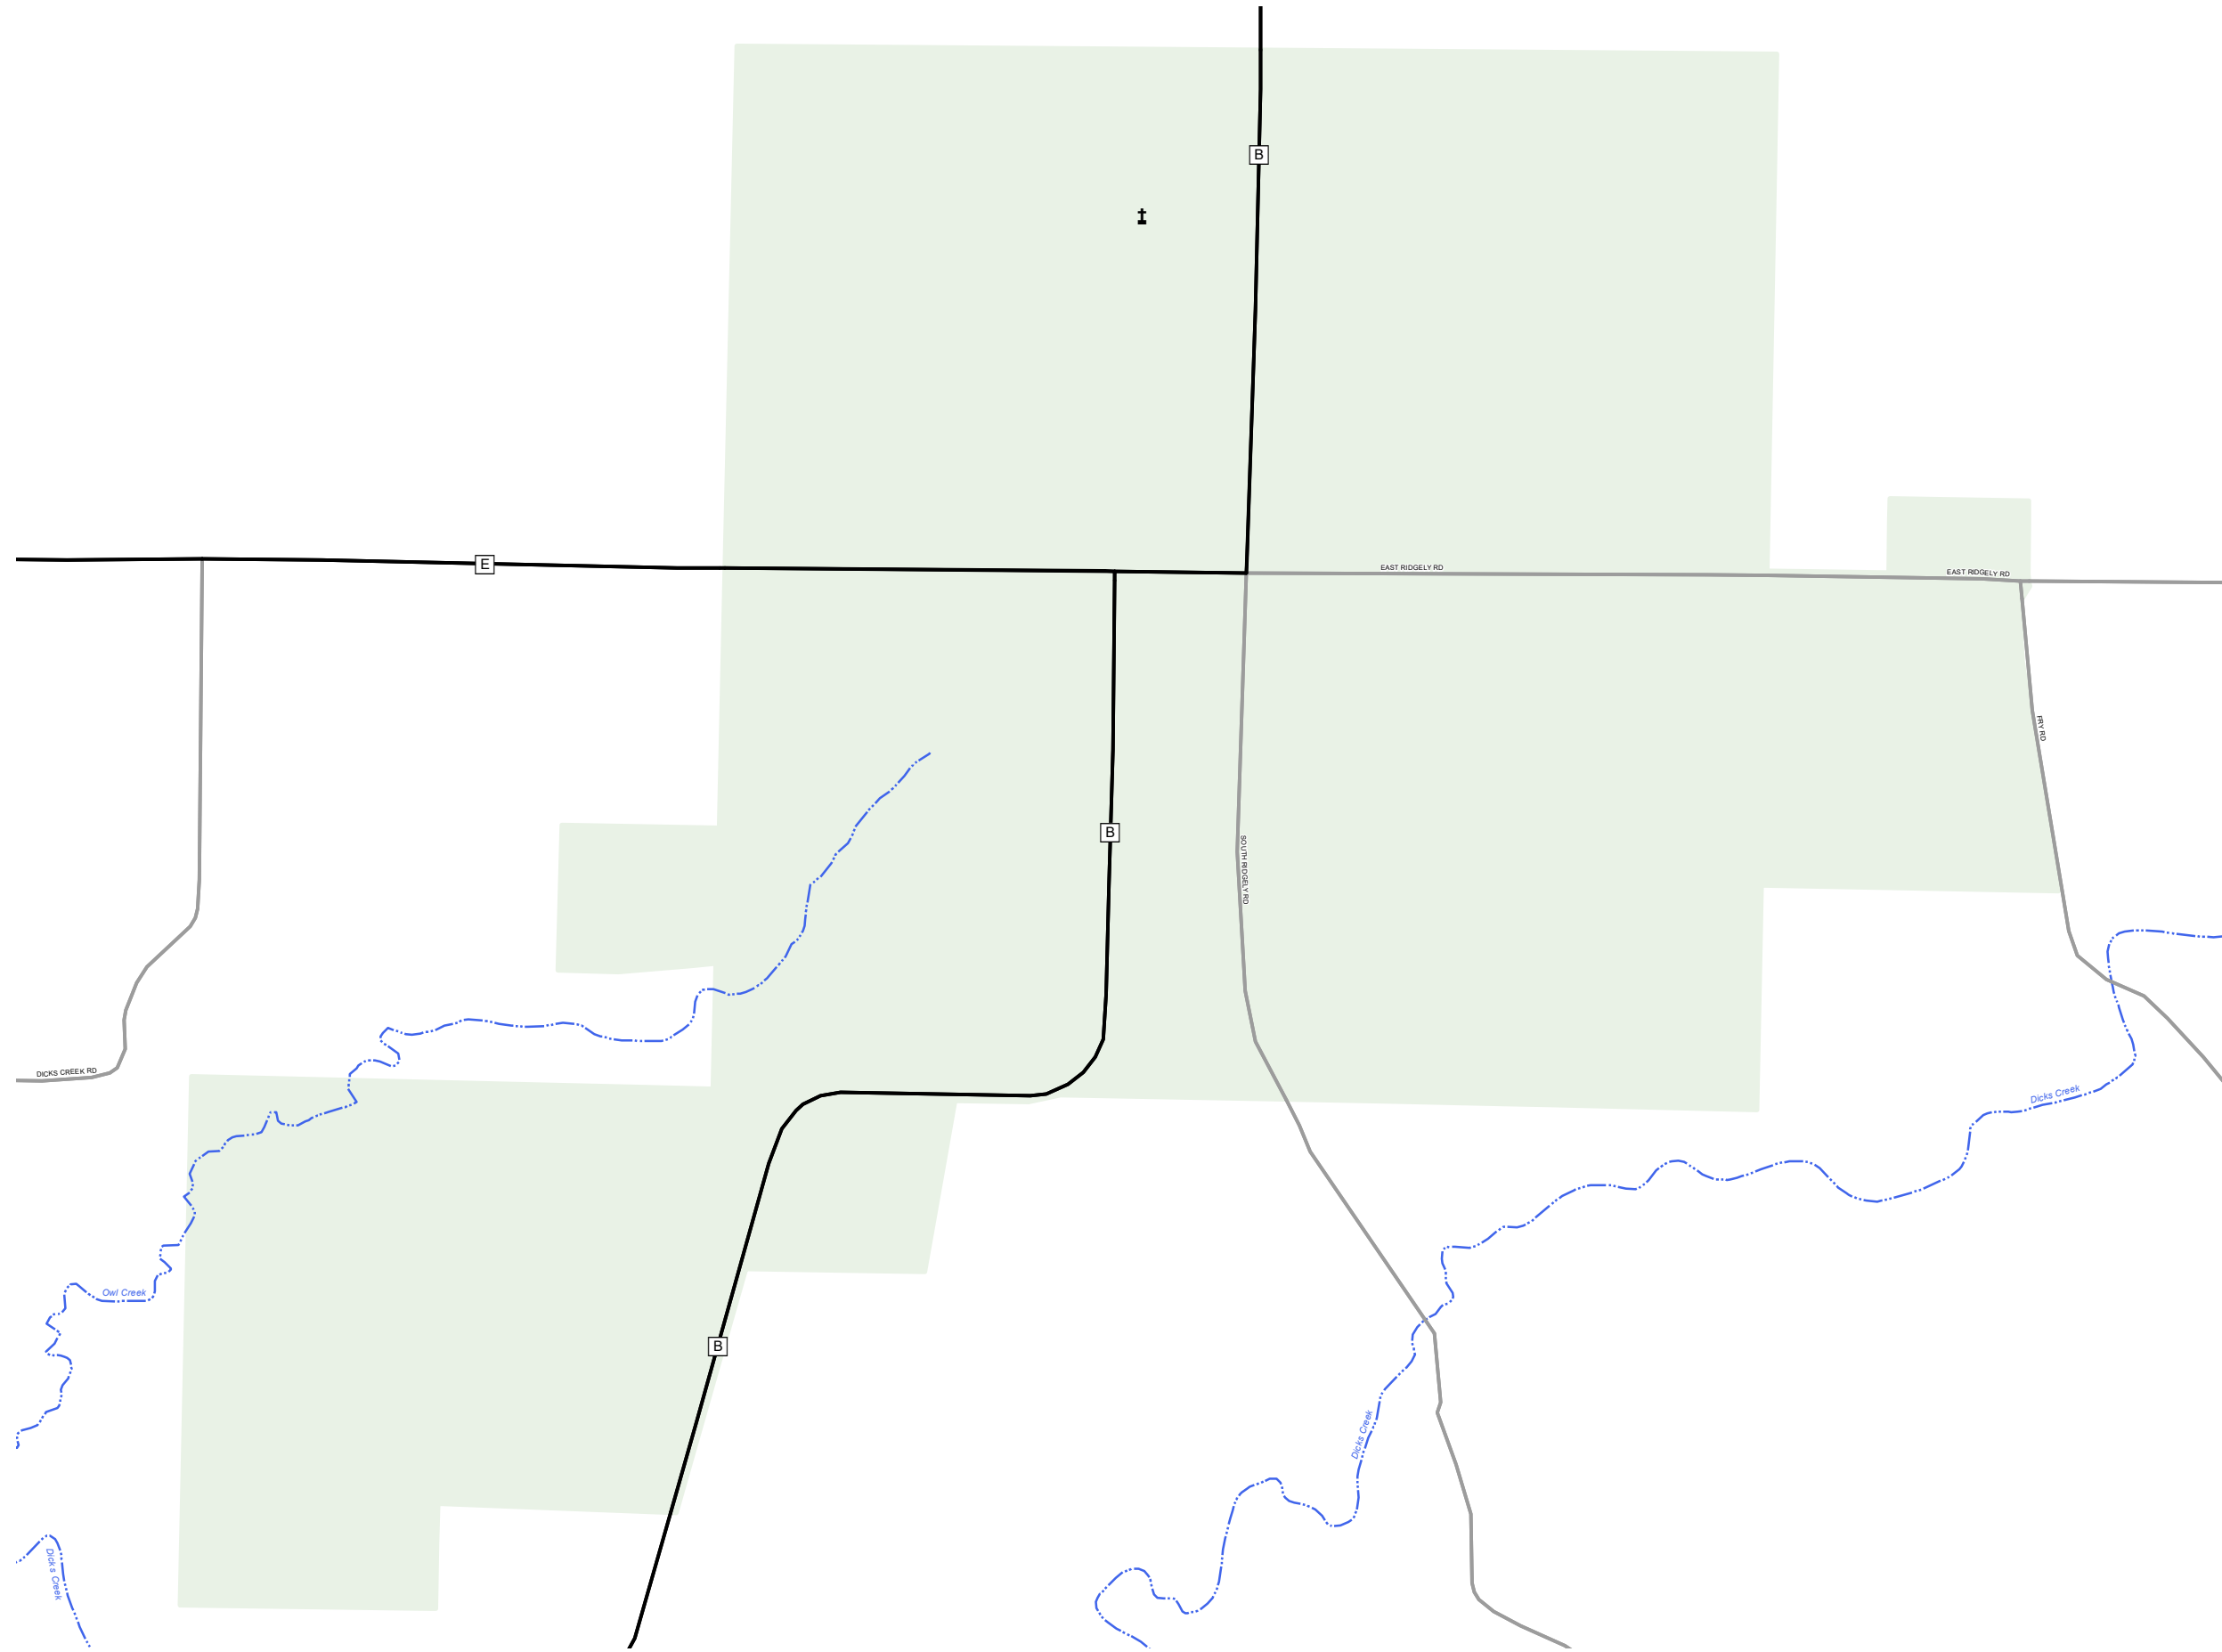

## PLATTE COUNTY

### MISSOURI

#### KANSAS CITY DISTRICT

2021

#### Legend

- |                         |                            |
|-------------------------|----------------------------|
| Interstate              | Fire Department            |
| Interstate Loop         | Local Law Enforcement      |
| US Route                | MSHP Office                |
| Business Route          | Missouri State Capitol     |
| Missouri Route          | County Courthouse          |
| Letter Route            | Hospitals                  |
| County Road             | MoDOT Office               |
| Railroad                | MoDOT Maintenance Building |
| City Street             | Cemeteries                 |
| Other Routes            | Public Airports            |
| River or Stream         | Amtrak Stations            |
| Lake or Large River     | Metrolink Stations         |
| City Limits             | Metrolink Lines            |
| Surrounding City Limits |                            |
| County Boundary         |                            |
| Metrolink Lines         |                            |