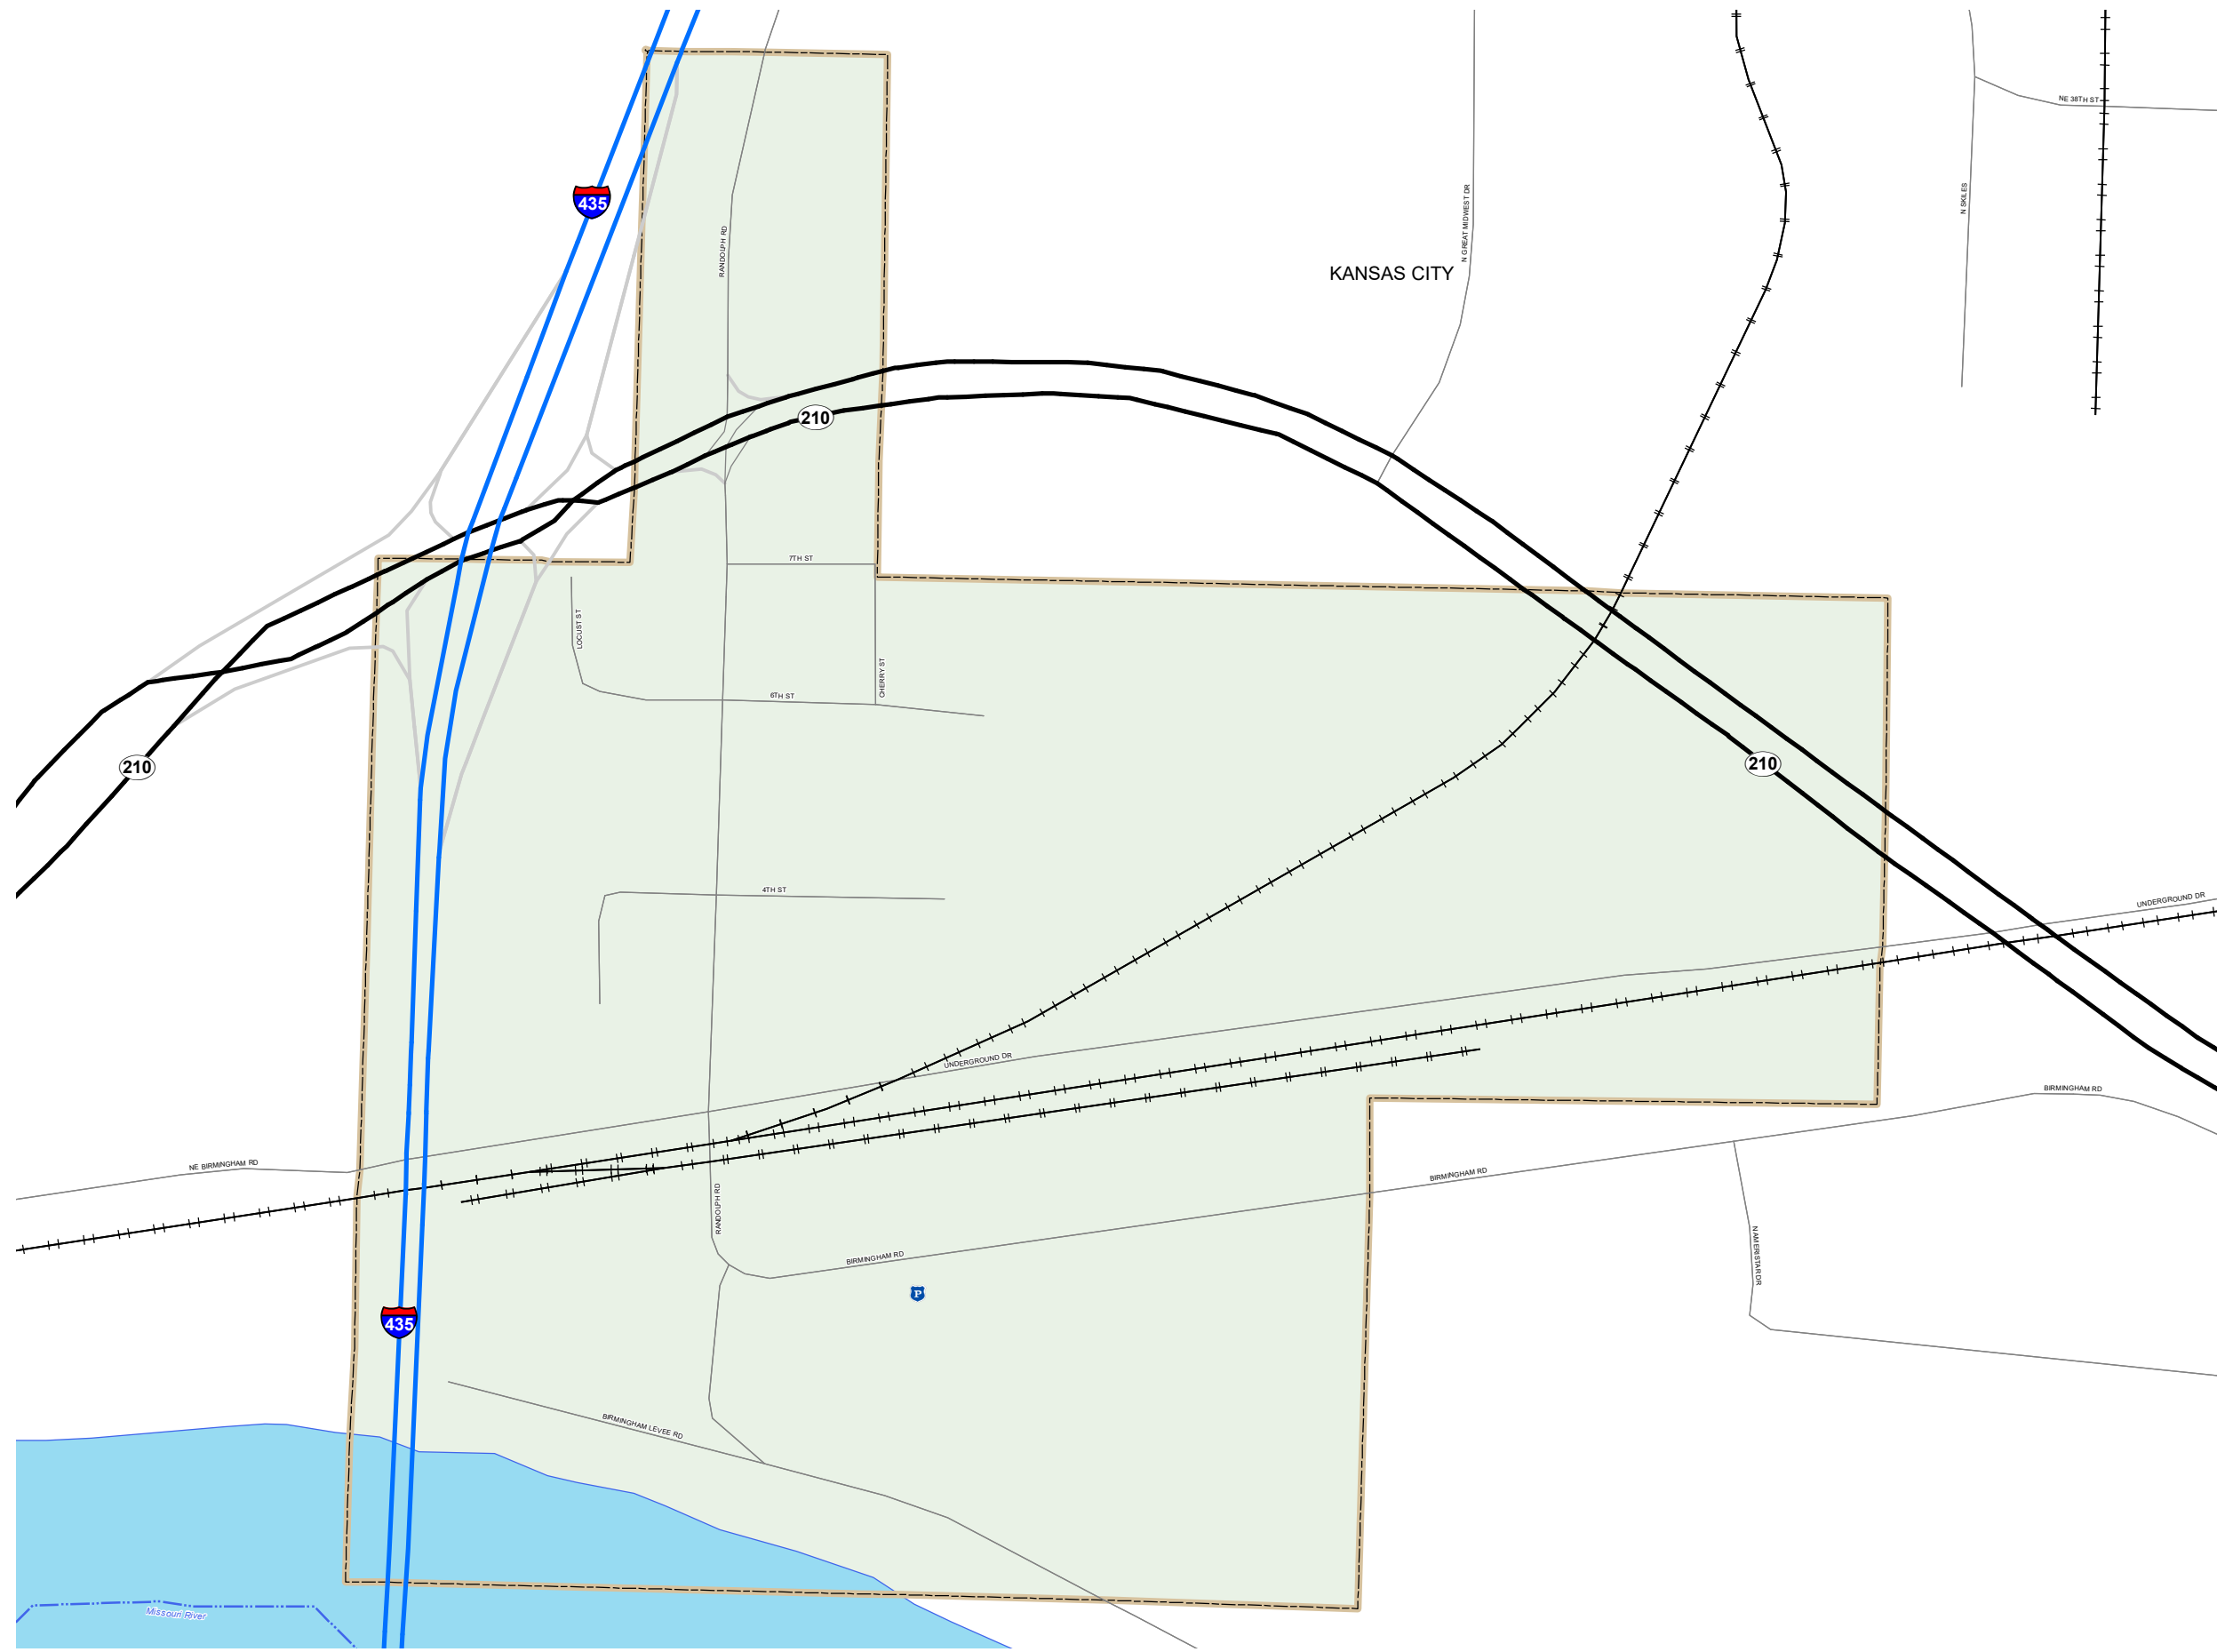

RANDOLPH

CLAY COUNTY

MISSOURI

KANSAS CITY DISTRICT

2021

Legend

- Interstate
- Interstate Loop
- US Route
- Business Route
- Missouri Route
- Letter Route
- County Road
- Railroad
- City Street
- Other Routes
- River or Stream
- Lake or Large River
- City Limits
- Surrounding City Limits
- County Boundary
- Metrolink Lines
- Fire Department
- Local Law Enforcement
- MSHP Office
- Missouri State Capitol
- County Courthouse
- Hospitals
- MoDOT Office
- MoDOT Maintenance Building
- Cemeteries
- Public Airports
- Amtrak Stations
- Metrolink Stations

Map Locator

MISSOURI DEPARTMENT OF TRANSPORTATION
TRANSPORTATION PLANNING
1-888-ASK-MODOT
WWW.MODOT.ORG
AUGUST 2021