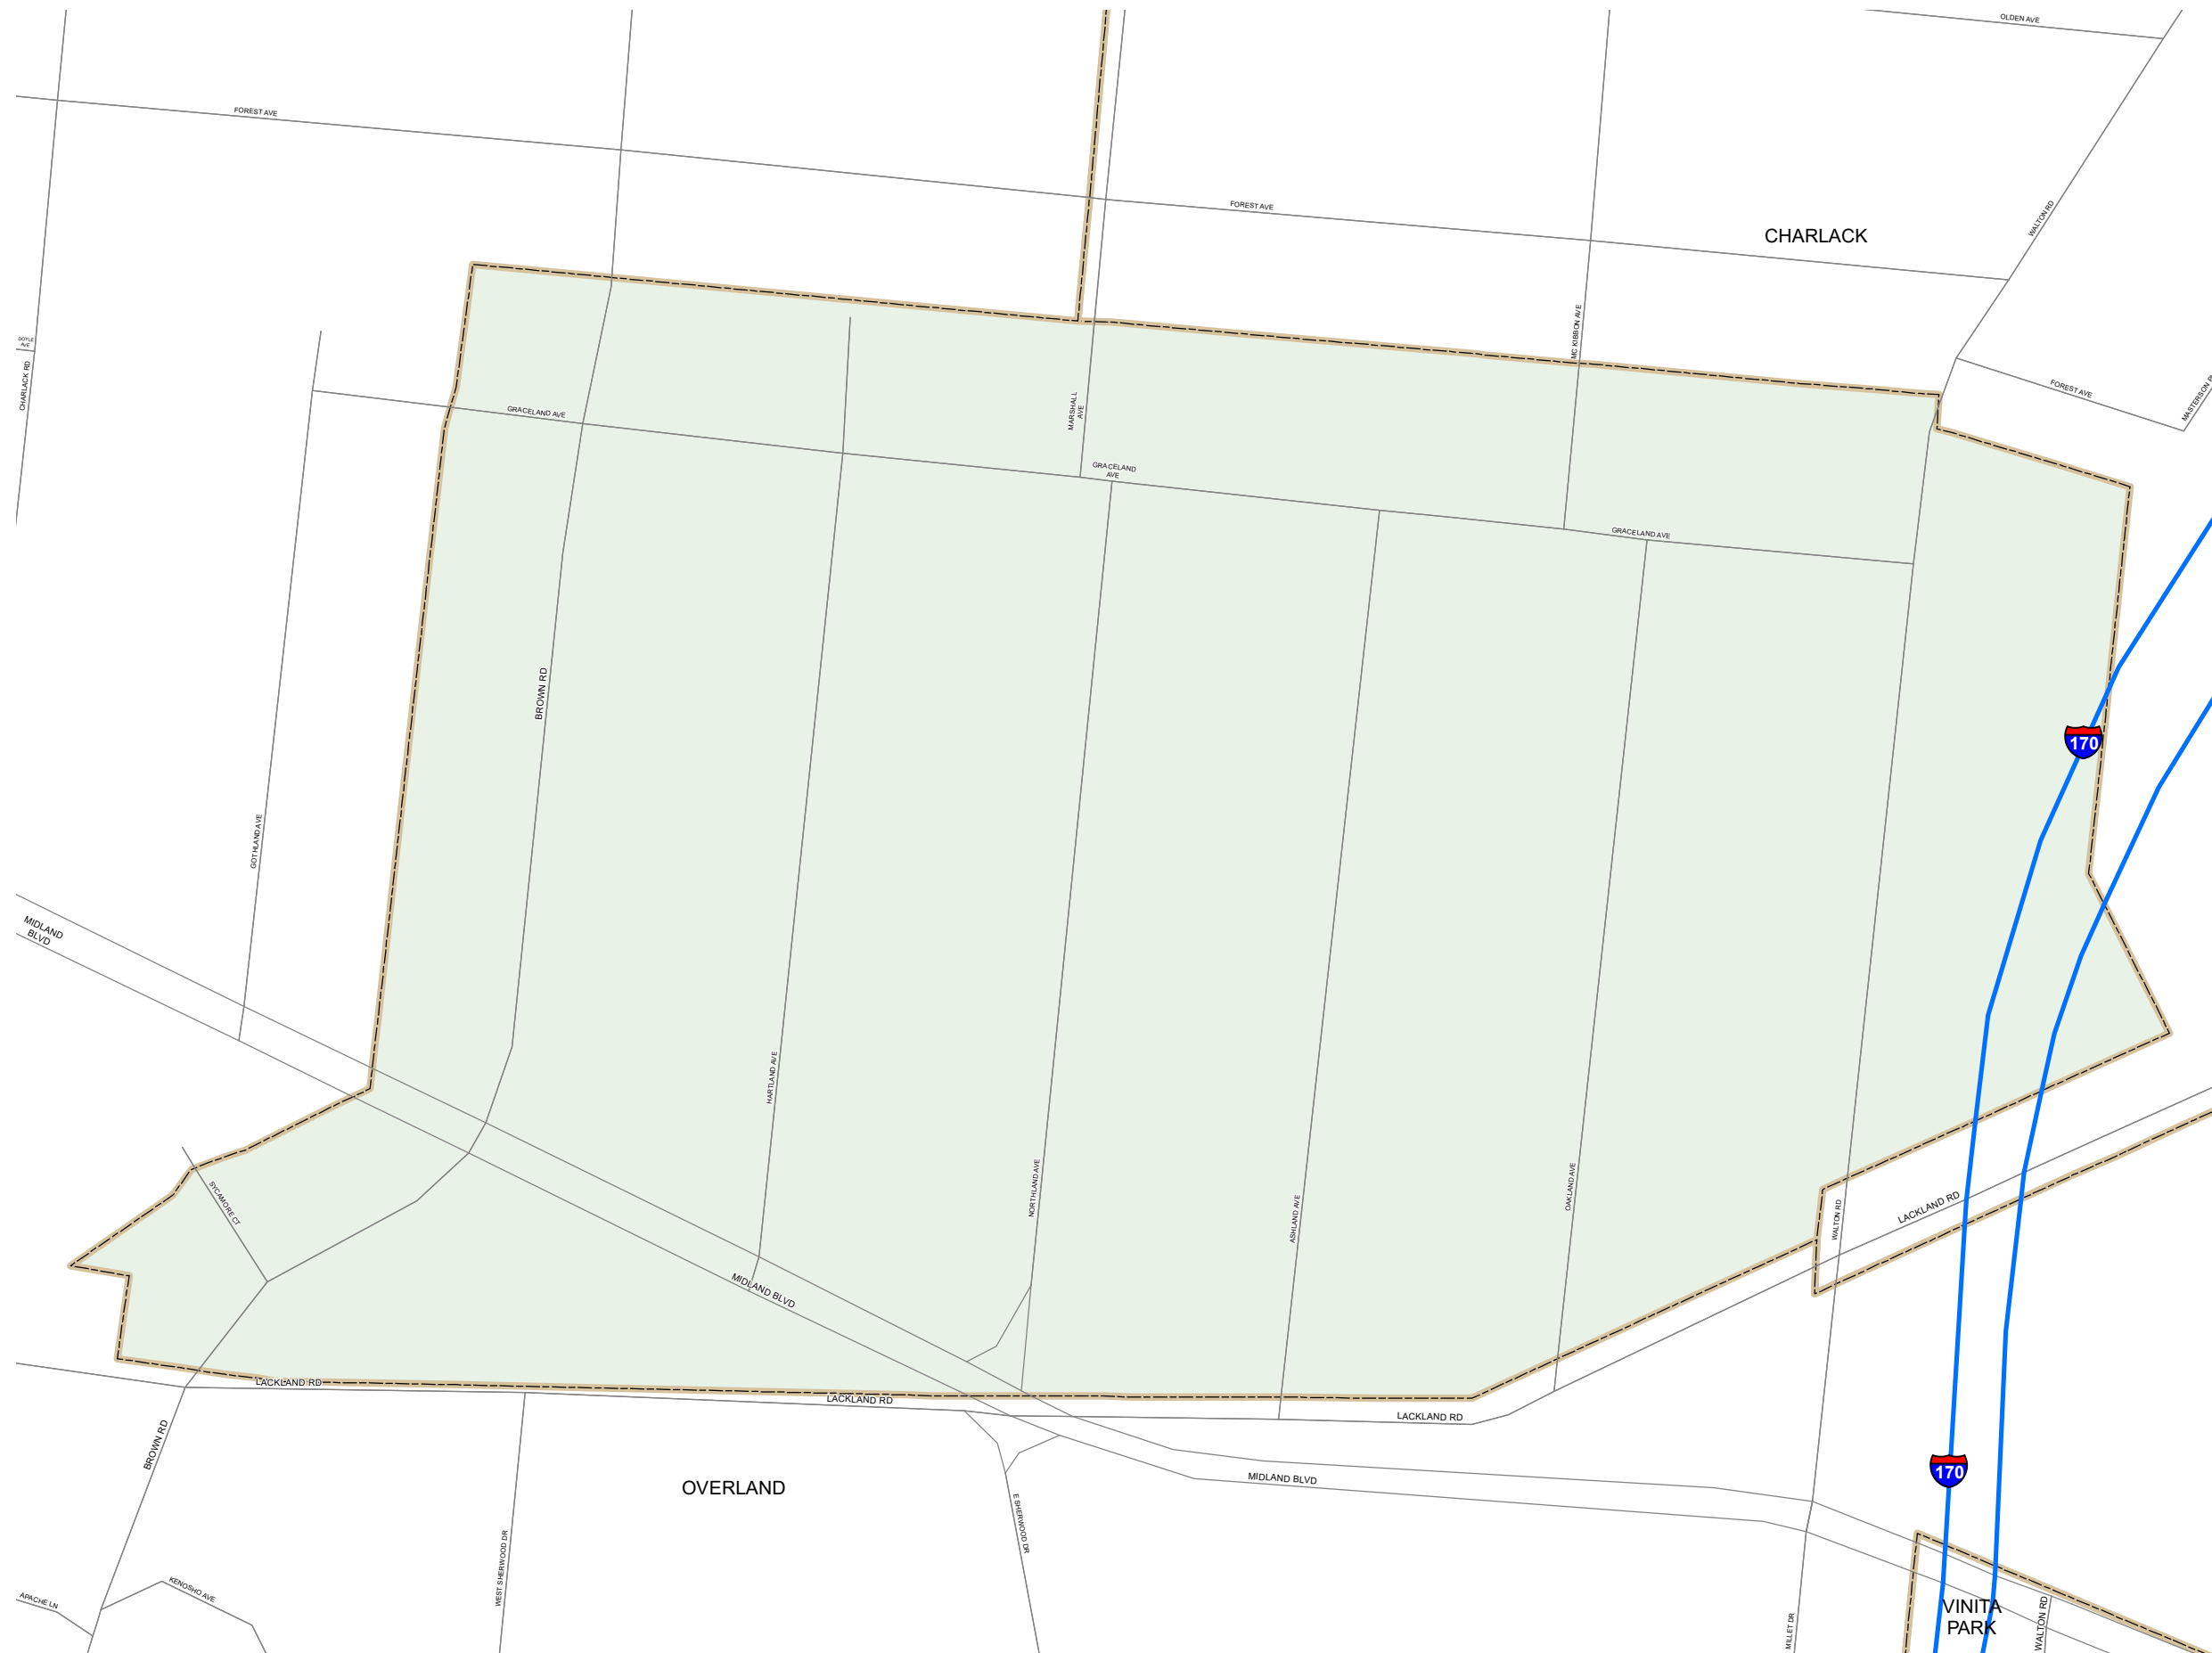

SYCAMORE HILLS

ST. LOUIS COUNTY

MISSOURI

ST. LOUIS DISTRICT

2021

Legend

- Interstate
- Interstate Loop
- US Route
- Business Route
- Missouri Route
- Letter Route
- County Road
- Railroad
- City Street
- Other Routes
- River or Stream
- Lake or Large River
- City Limits
- Surrounding City Limits
- County Boundary
- Metrolink Lines
- Fire Department
- Local Law Enforcement
- MSHP Office
- ★ Missouri State Capitol
- County Courthouse
- Hospitals
- MoDOT Office
- MoDOT Maintenance Building
- † Cemeteries
- ✈ Public Airports
- Amtrak Stations
- Metrolink Stations