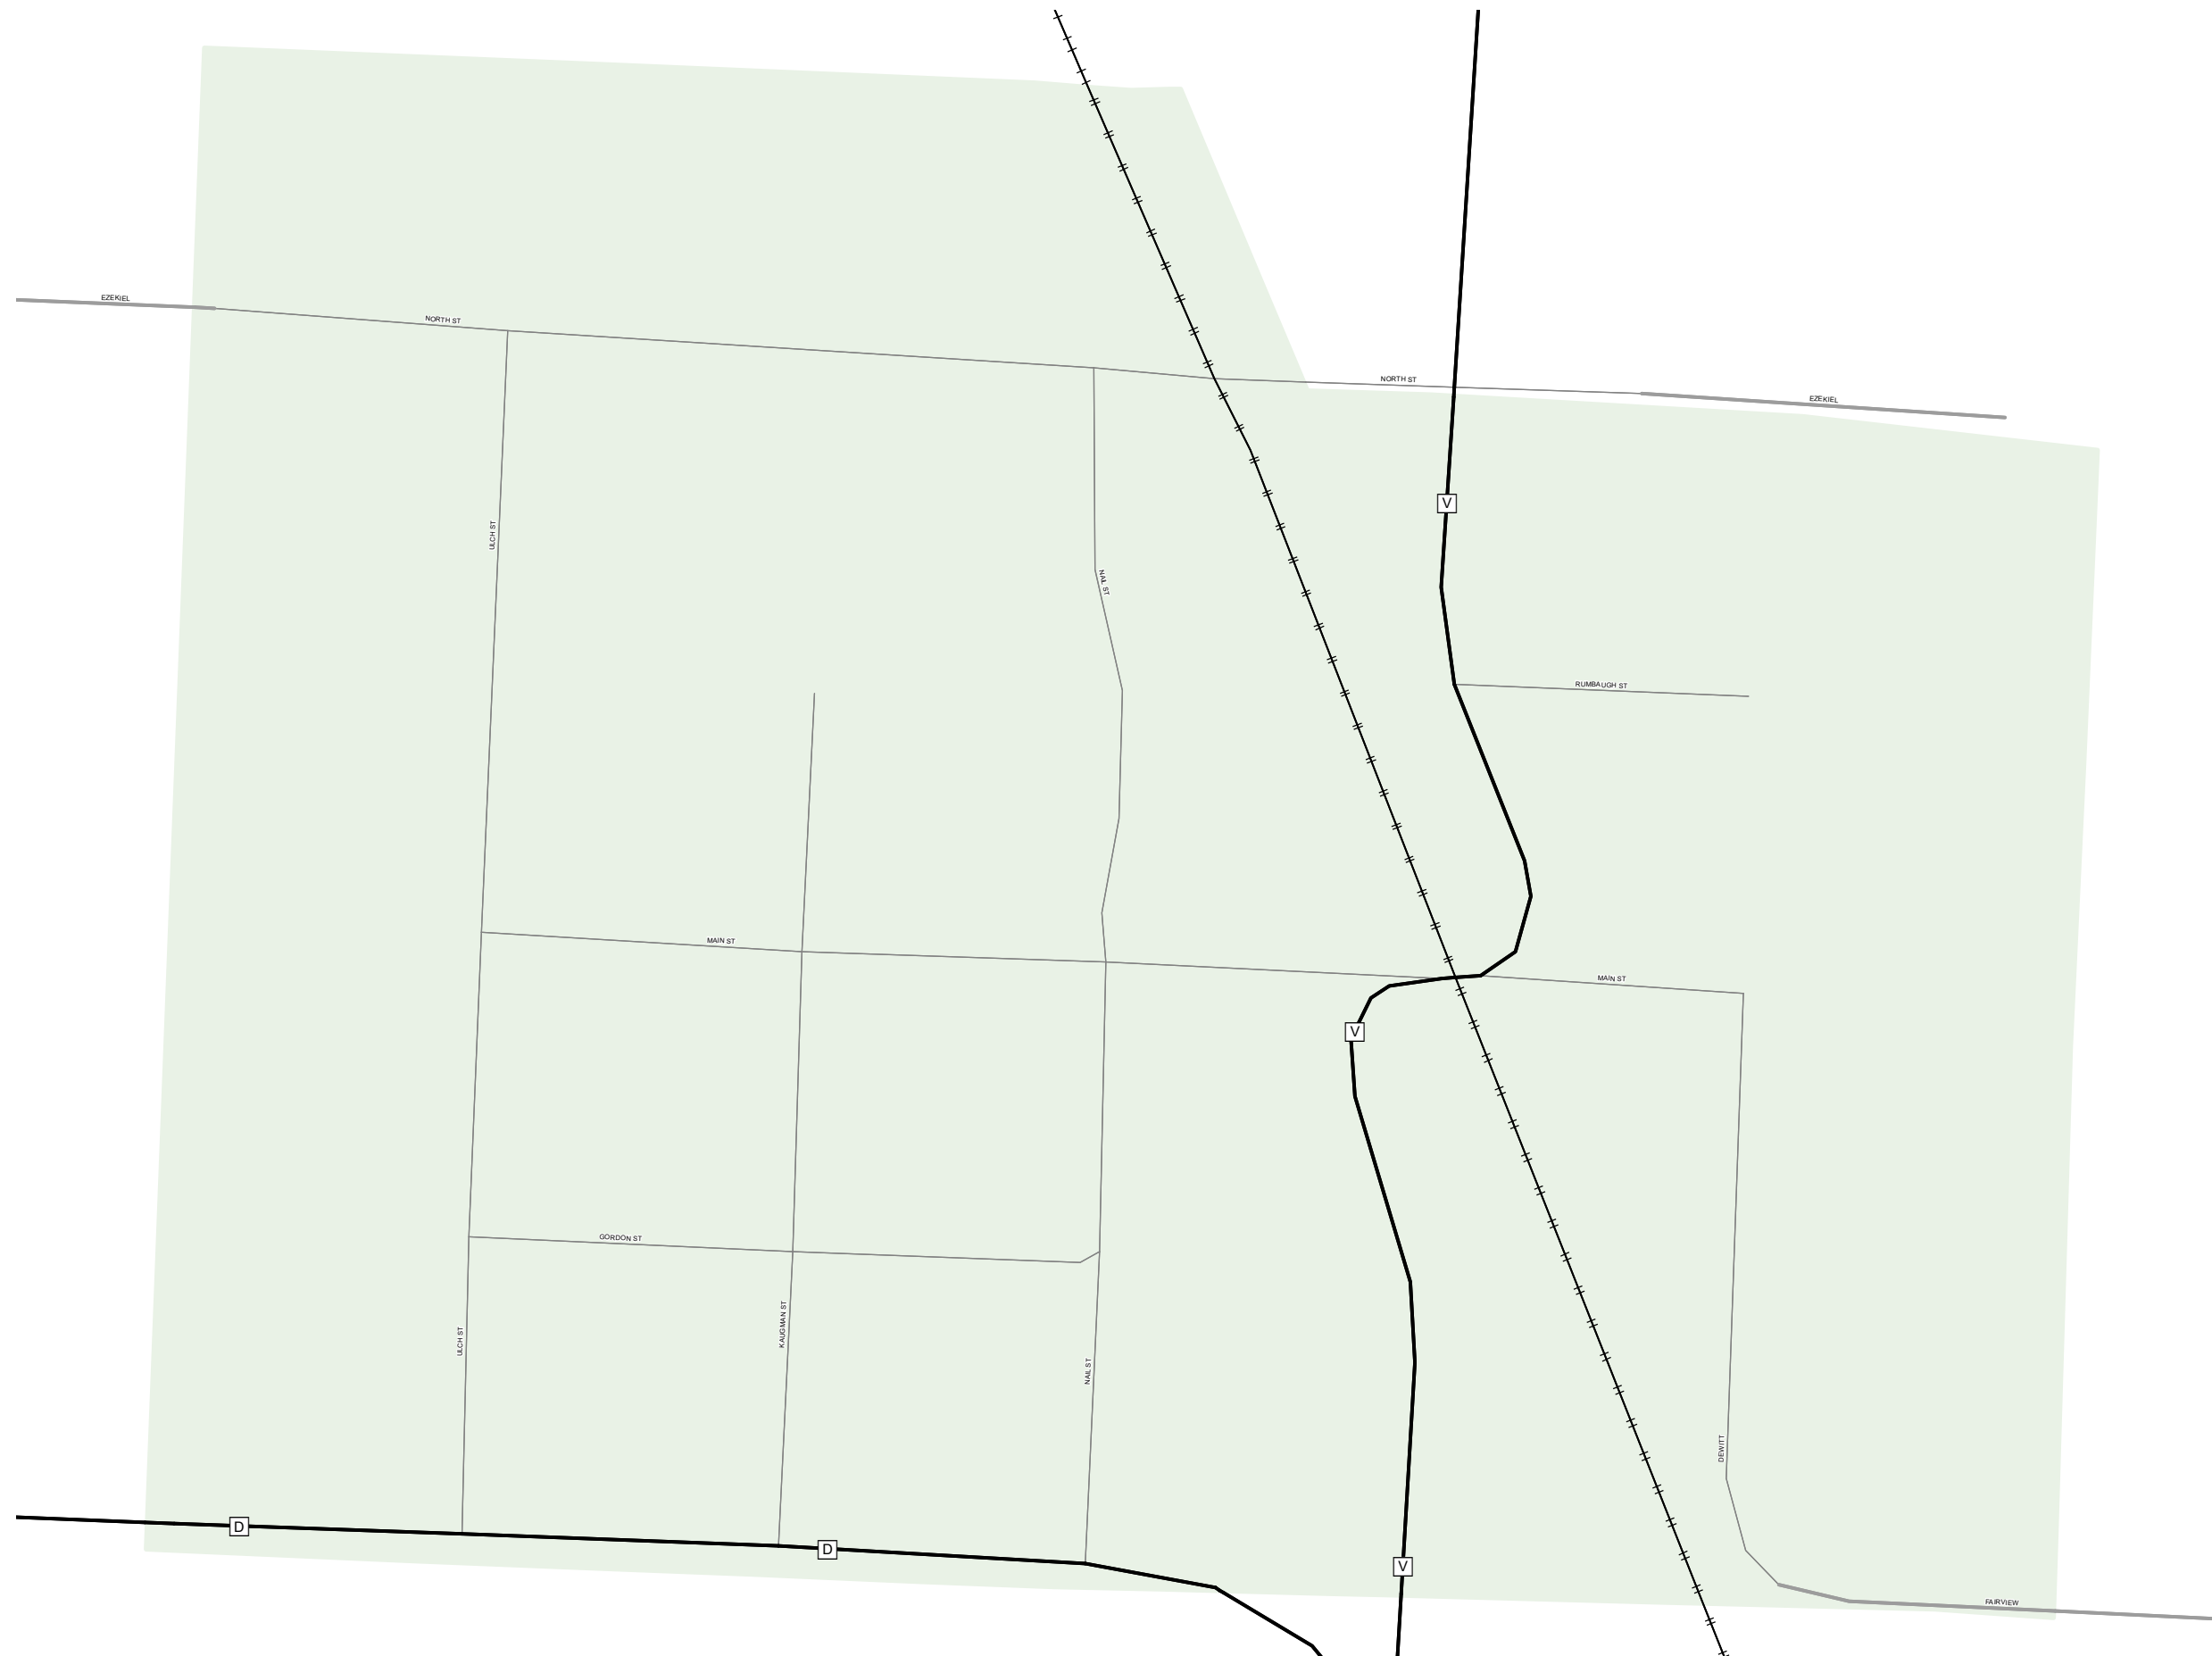

STOTESBURY

VERNON COUNTY

MISSOURI

SOUTHWEST DISTRICT

2021

Legend

- Interstate
- Interstate Loop
- US Route
- Business Route
- Missouri Route
- Letter Route
- County Road
- Railroad
- City Street
- Other Routes
- River or Stream
- Lake or Large River
- City Limits
- Surrounding City Limits
- County Boundary
- Metrolink Lines
- Fire Department
- Local Law Enforcement
- MSHP Office
- Missouri State Capitol
- County Courthouse
- Hospitals
- MoDOT Office
- MoDOT Maintenance Building
- Cemeteries
- Public Airports
- Amtrak Stations
- Metrolink Stations