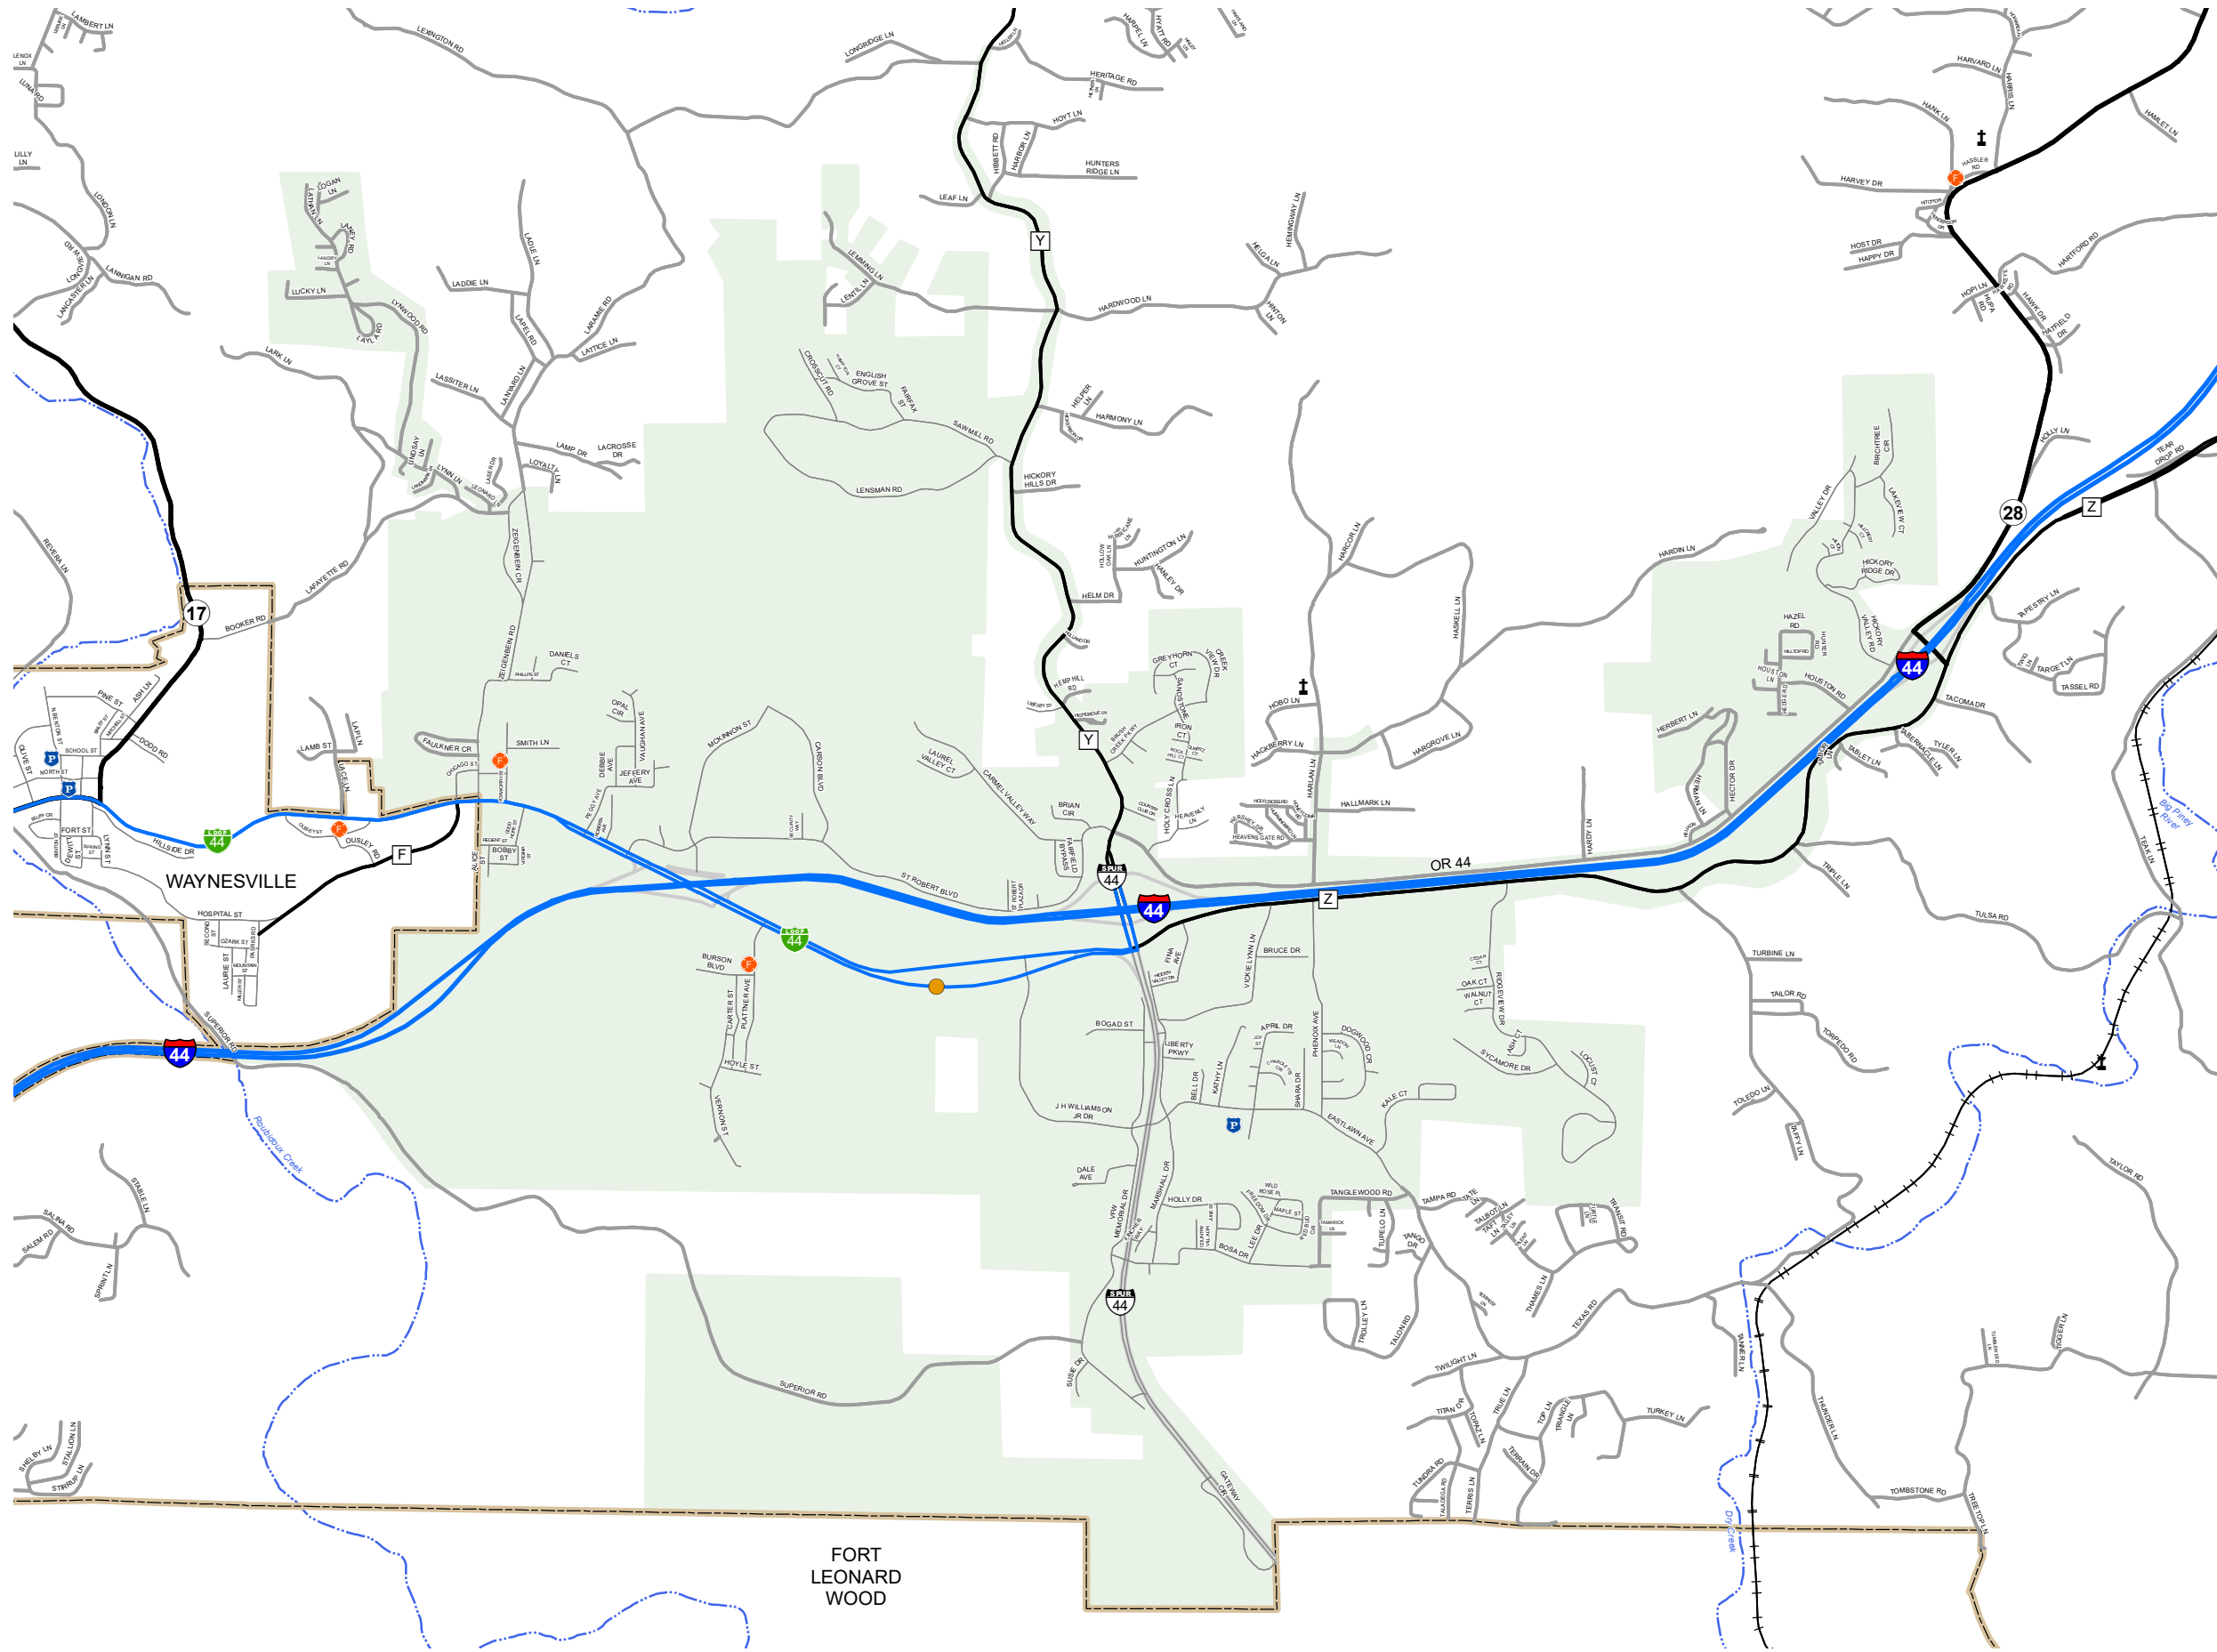

# ST. ROBERT

PULASKI COUNTY

MISSOURI

CENTRAL DISTRICT

2021

- Legend**
- Interstate
  - Interstate Loop
  - US Route
  - Business Route
  - Missouri Route
  - Letter Route
  - County Road
  - Railroad
  - City Street
  - Other Routes
  - River or Stream
  - Lake or Large River
  - City Limits
  - Surrounding City Limits
  - County Boundary
  - MetroLink Lines
  - Fire Department
  - Local Law Enforcement
  - MSHP Office
  - Missouri State Capitol
  - County Courthouse
  - Hospitals
  - MoDOT Office
  - MoDOT Maintenance Building
  - Cemeteries
  - Public Airports
  - Amtrak Stations
  - MetroLink Stations