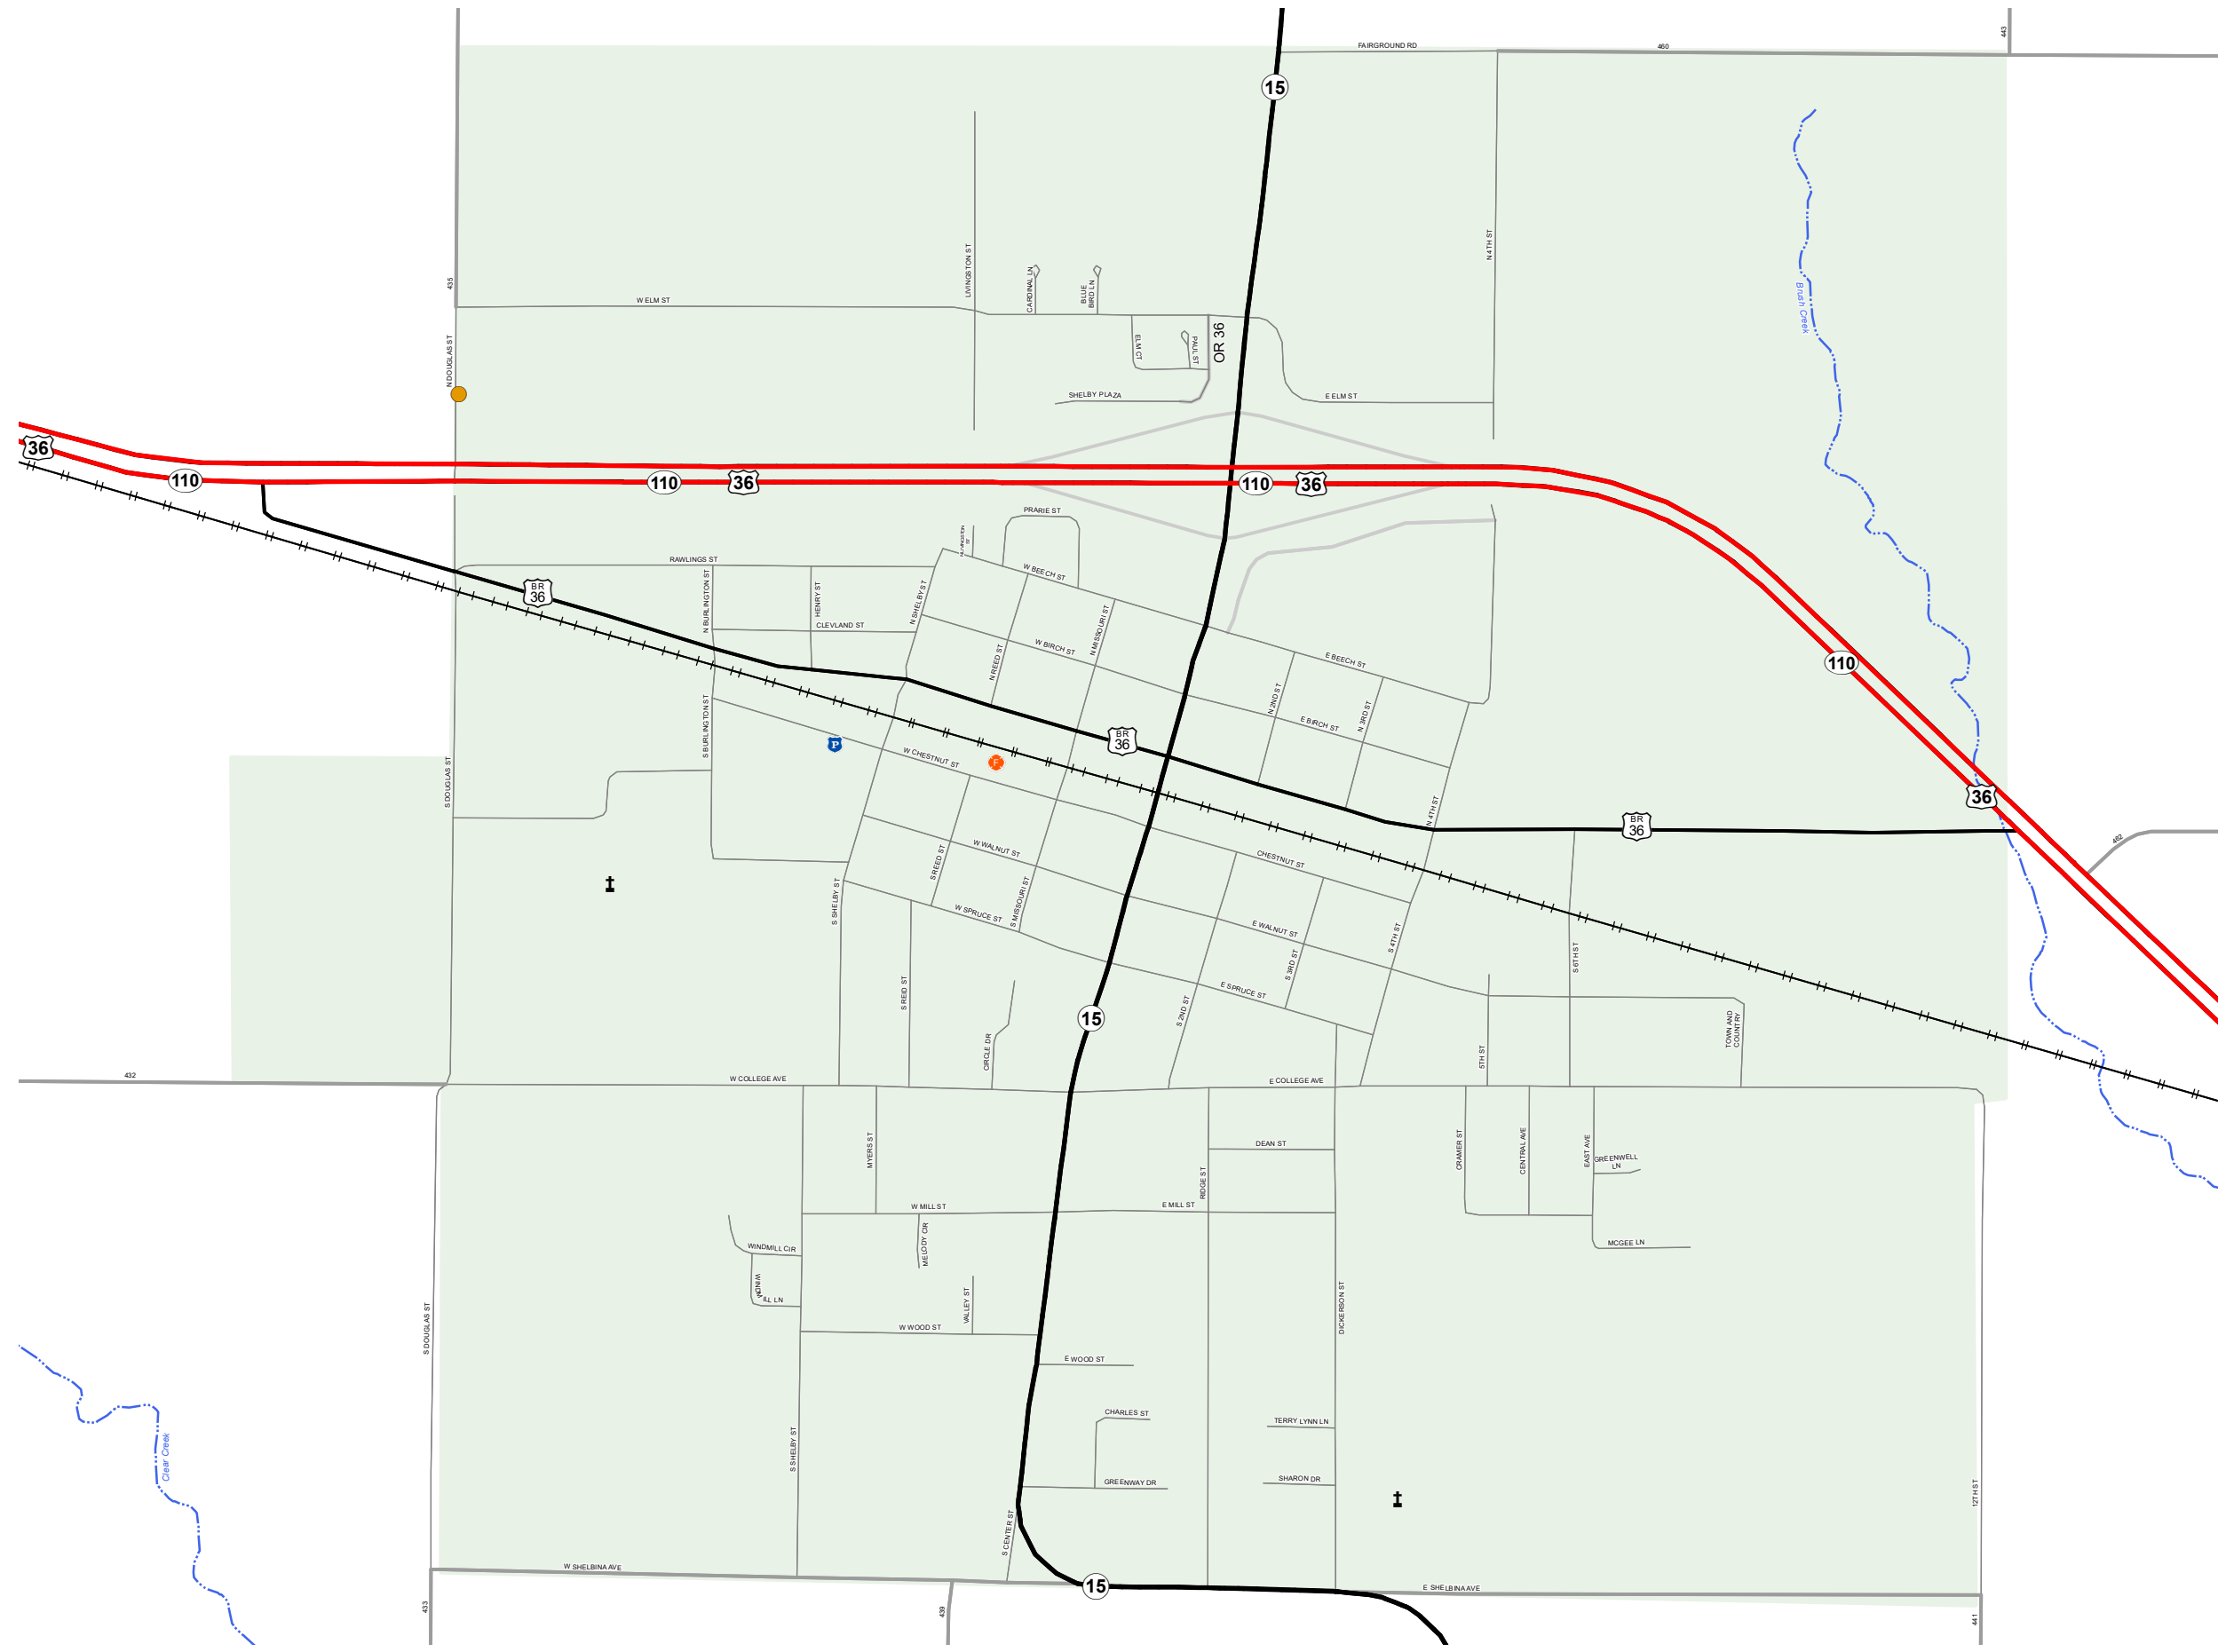

SHELBY COUNTY

SHELBY COUNTY

MISSOURI

NORTHEAST DISTRICT

2021

- Legend**
- Interstate
 - Interstate Loop
 - US Route
 - Business Route
 - Missouri Route
 - Letter Route
 - County Road
 - Railroad
 - City Street
 - Other Routes
 - River or Stream
 - Lake or Large River
 - City Limits
 - Surrounding City Limits
 - County Boundary
 - Metrolink Lines
 - Fire Department
 - Ⓜ Local Law Enforcement
 - Ⓜ MSHP Office
 - ★ Missouri State Capitol
 - Ⓜ County Courthouse
 - Ⓜ Hospitals
 - Ⓜ MoDOT Office
 - MoDOT Maintenance Building
 - Ⓜ Cemeteries
 - ✈ Public Airports
 - Ⓜ Amtrak Stations
 - Ⓜ Metrolink Stations