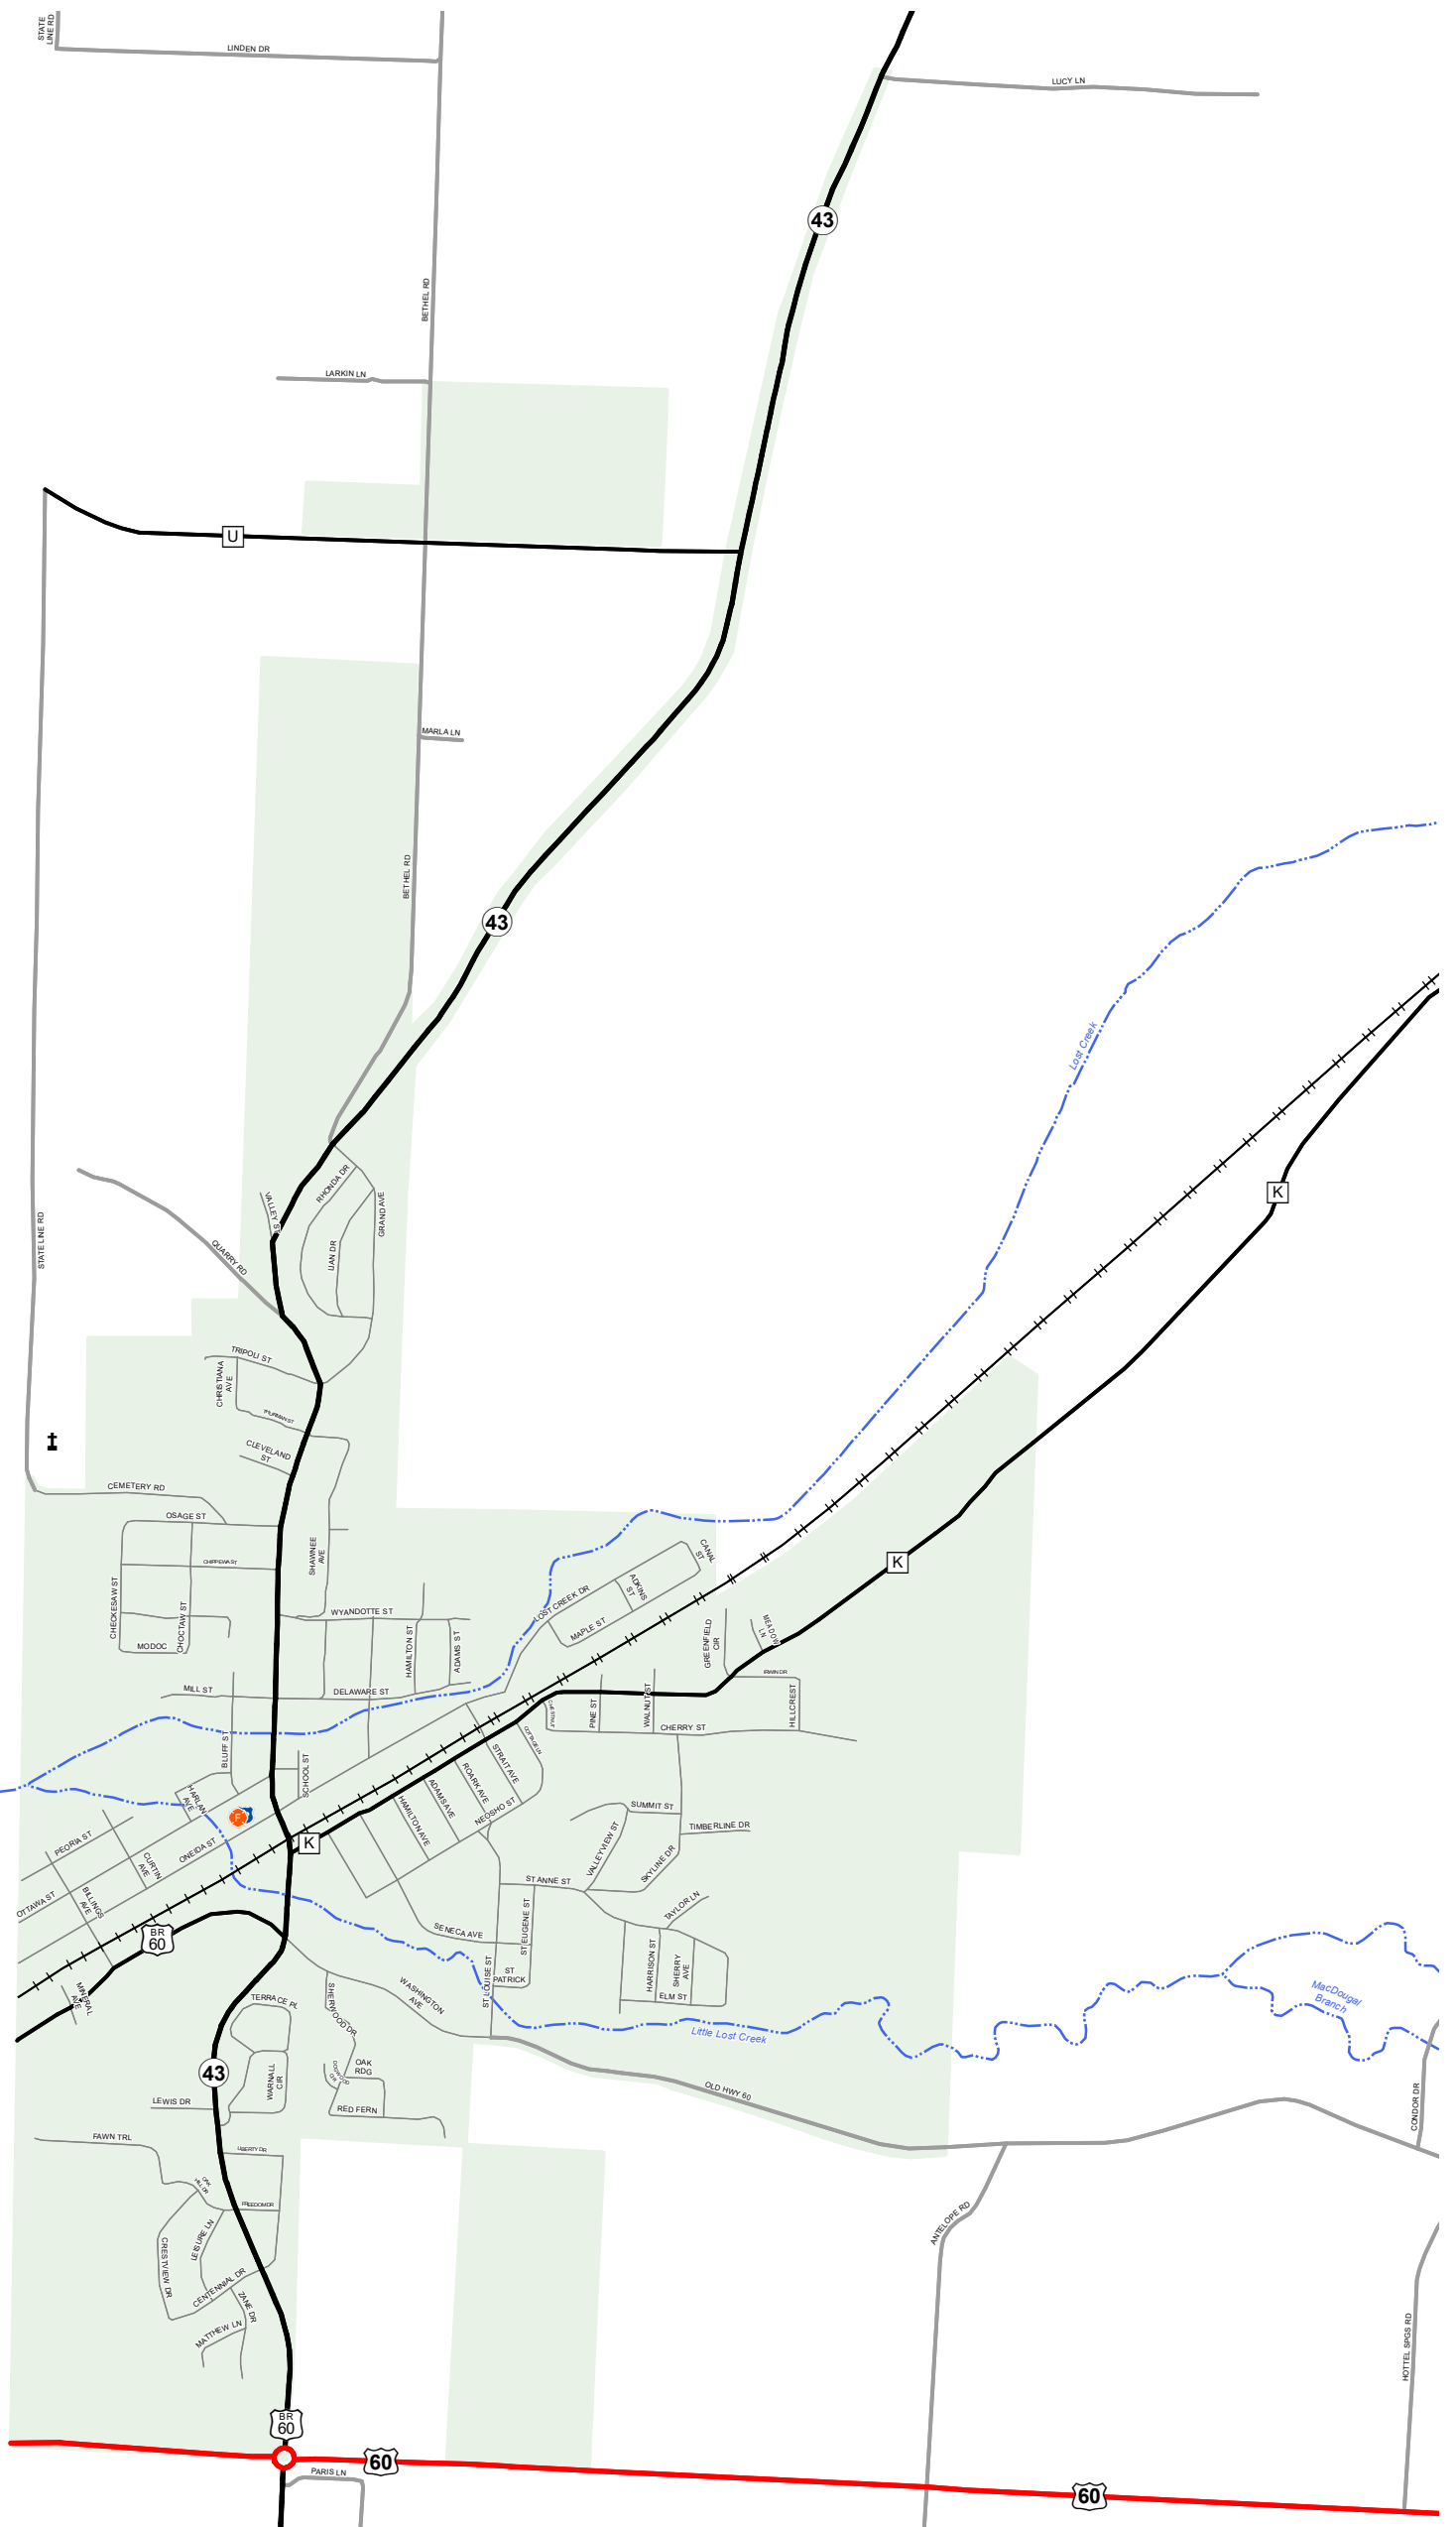

NEWTON COUNTY
MISSOURI
SOUTHWEST DISTRICT
2021

SENECA

- Legend**
- Interstate
 - Interstate Loop
 - US Route
 - Business Route
 - Missouri Route
 - Letter Route
 - County Road
 - Railroad
 - City Street
 - Other Routes
 - River or Stream
 - Lake or Large River
 - City Limits
 - Surrounding City Limits
 - County Boundary
 - Metrolink Lines
 - Fire Department
 - P Local Law Enforcement
 - P MSHP Office
 - ★ Missouri State Capitol
 - ⦿ County Courthouse
 - H Hospitals
 - MoDOT Office
 - MoDOT Maintenance Building
 - ⚰ Cemeteries
 - ✈ Public Airports
 - Ⓜ Amtrak Stations
 - Metrolink Stations