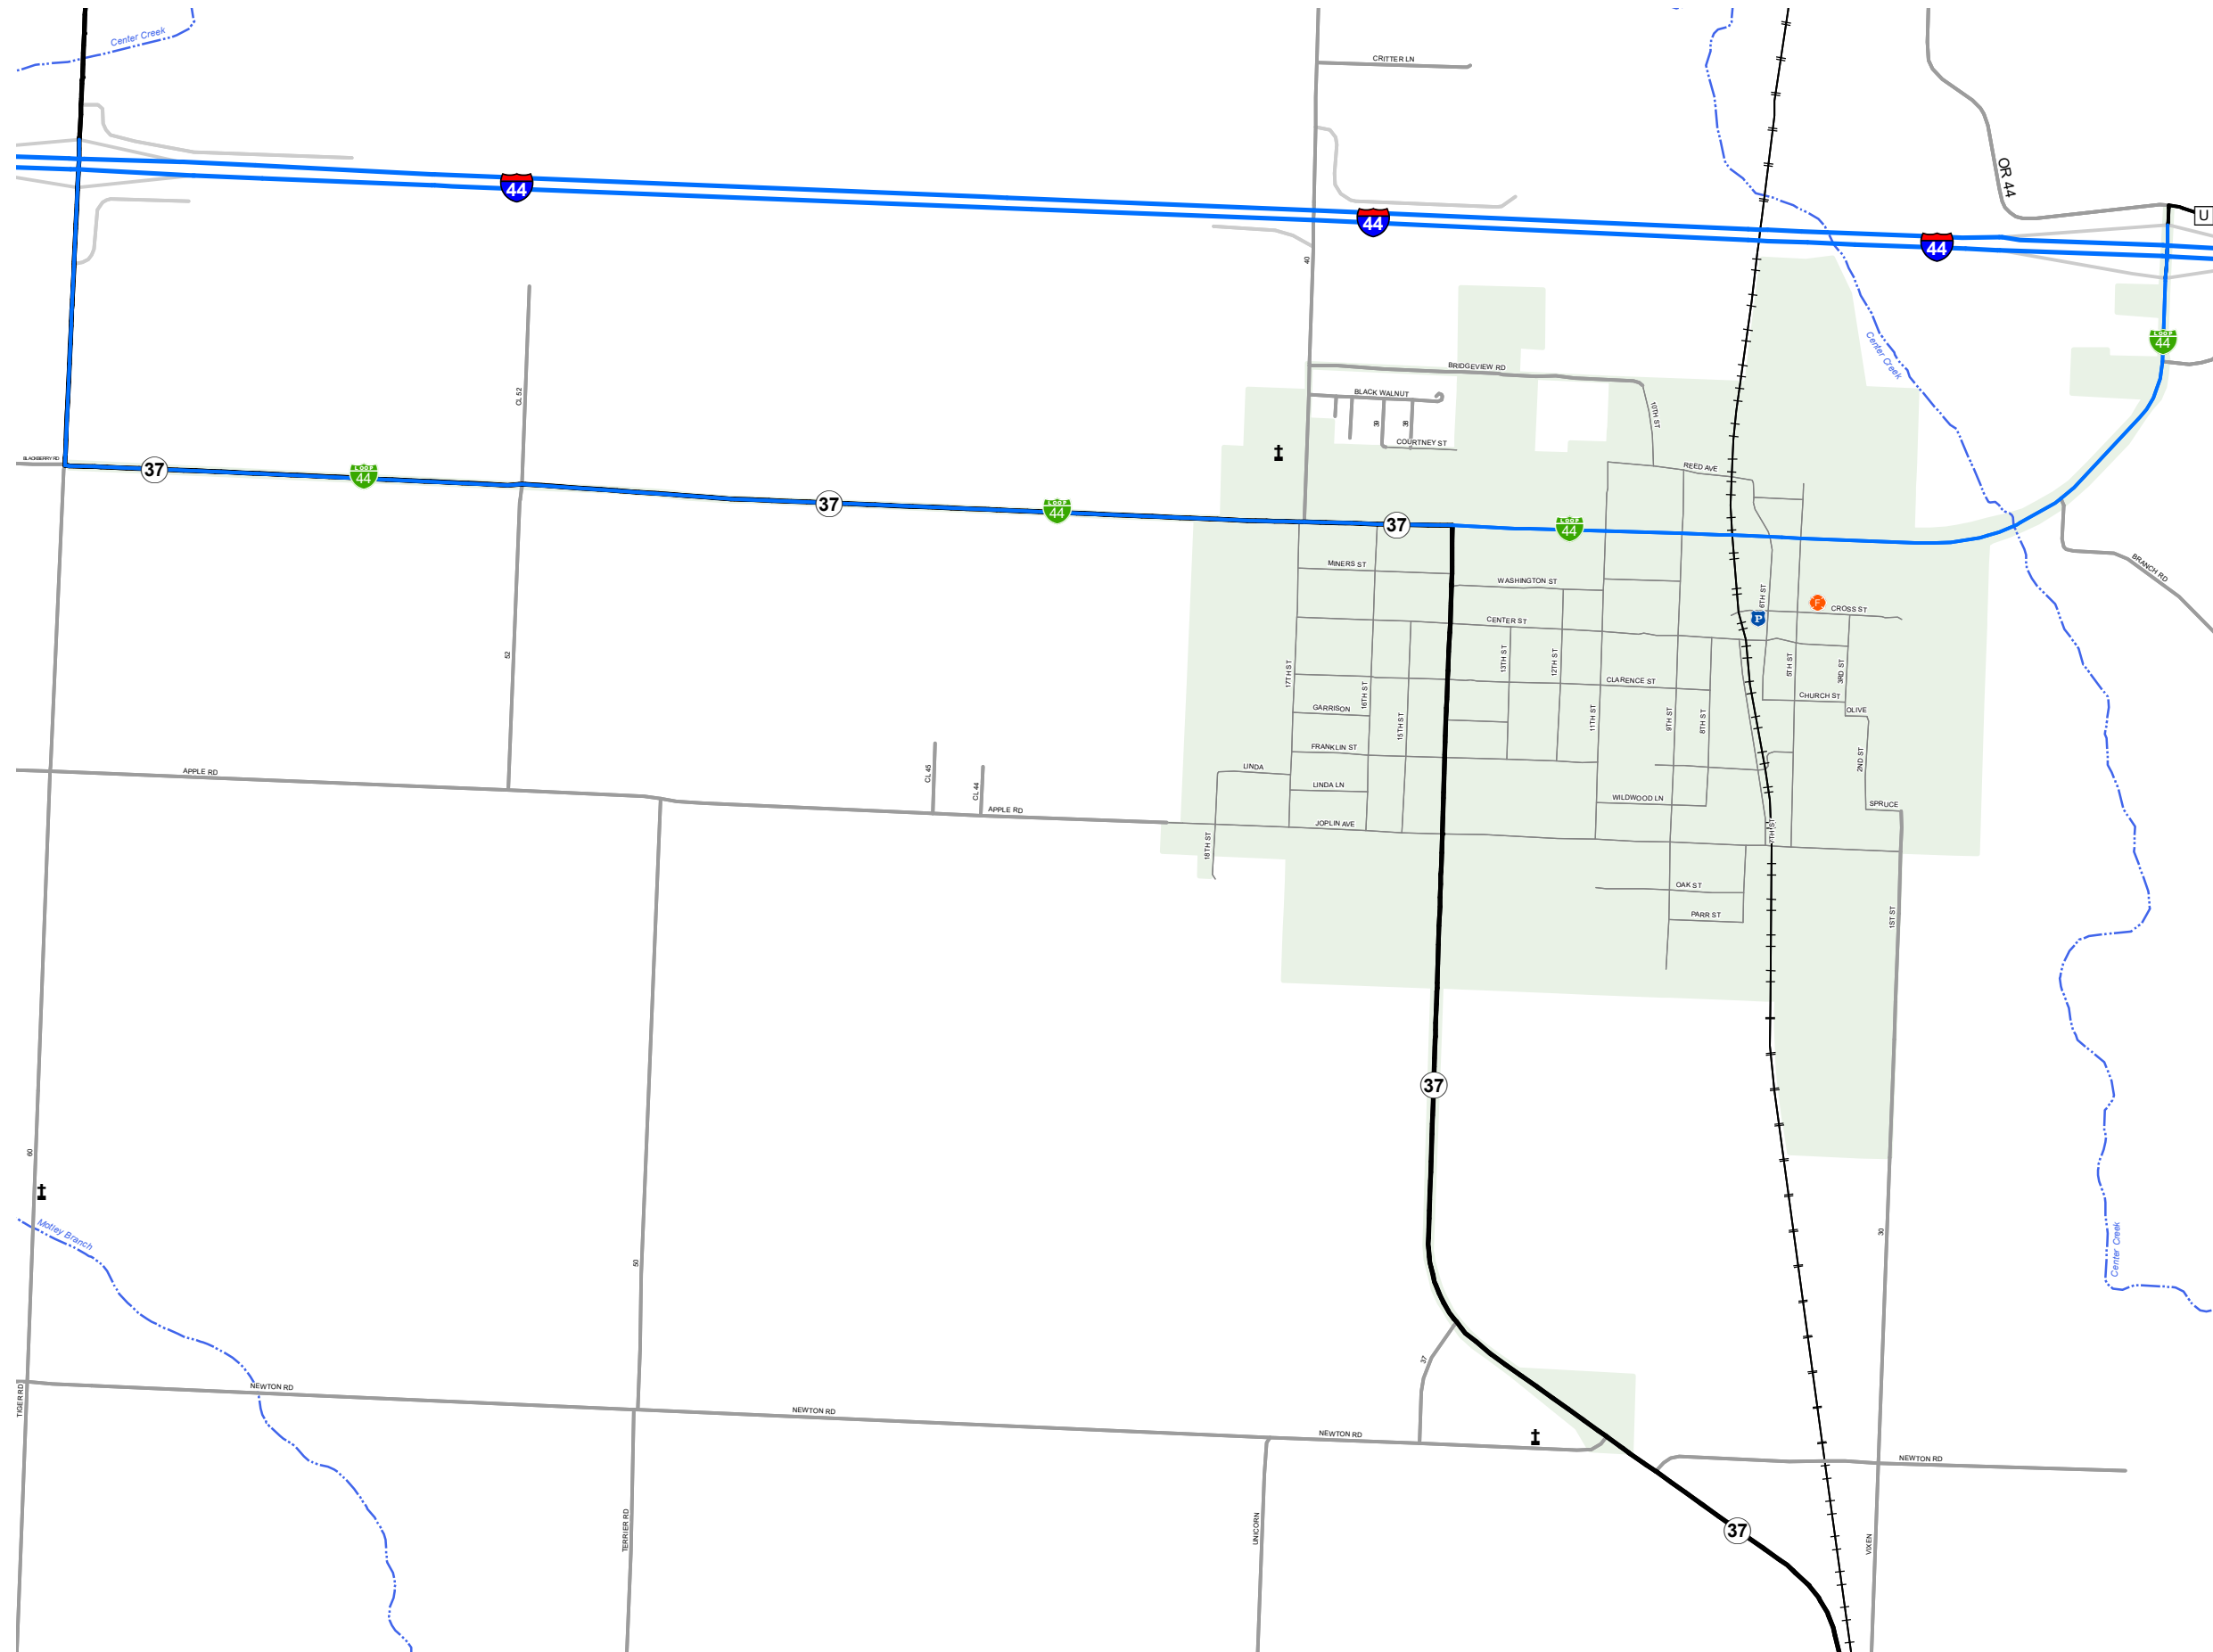

# SARCOXIE

JASPER COUNTY

MISSOURI

SOUTHWEST DISTRICT

2021

### Legend

- Interstate
- Interstate Loop
- US Route
- Business Route
- Missouri Route
- Letter Route
- County Road
- Railroad
- City Street
- Other Routes
- River or Stream
- Lake or Large River
- City Limits
- Surrounding City Limits
- County Boundary
- Metrolink Lines
- Fire Department
- Local Law Enforcement
- MSHP Office
- Missouri State Capitol
- County Courthouse
- Hospitals
- MoDOT Office
- MoDOT Maintenance Building
- Cemeteries
- Public Airports
- Amtrak Stations
- Metrolink Stations