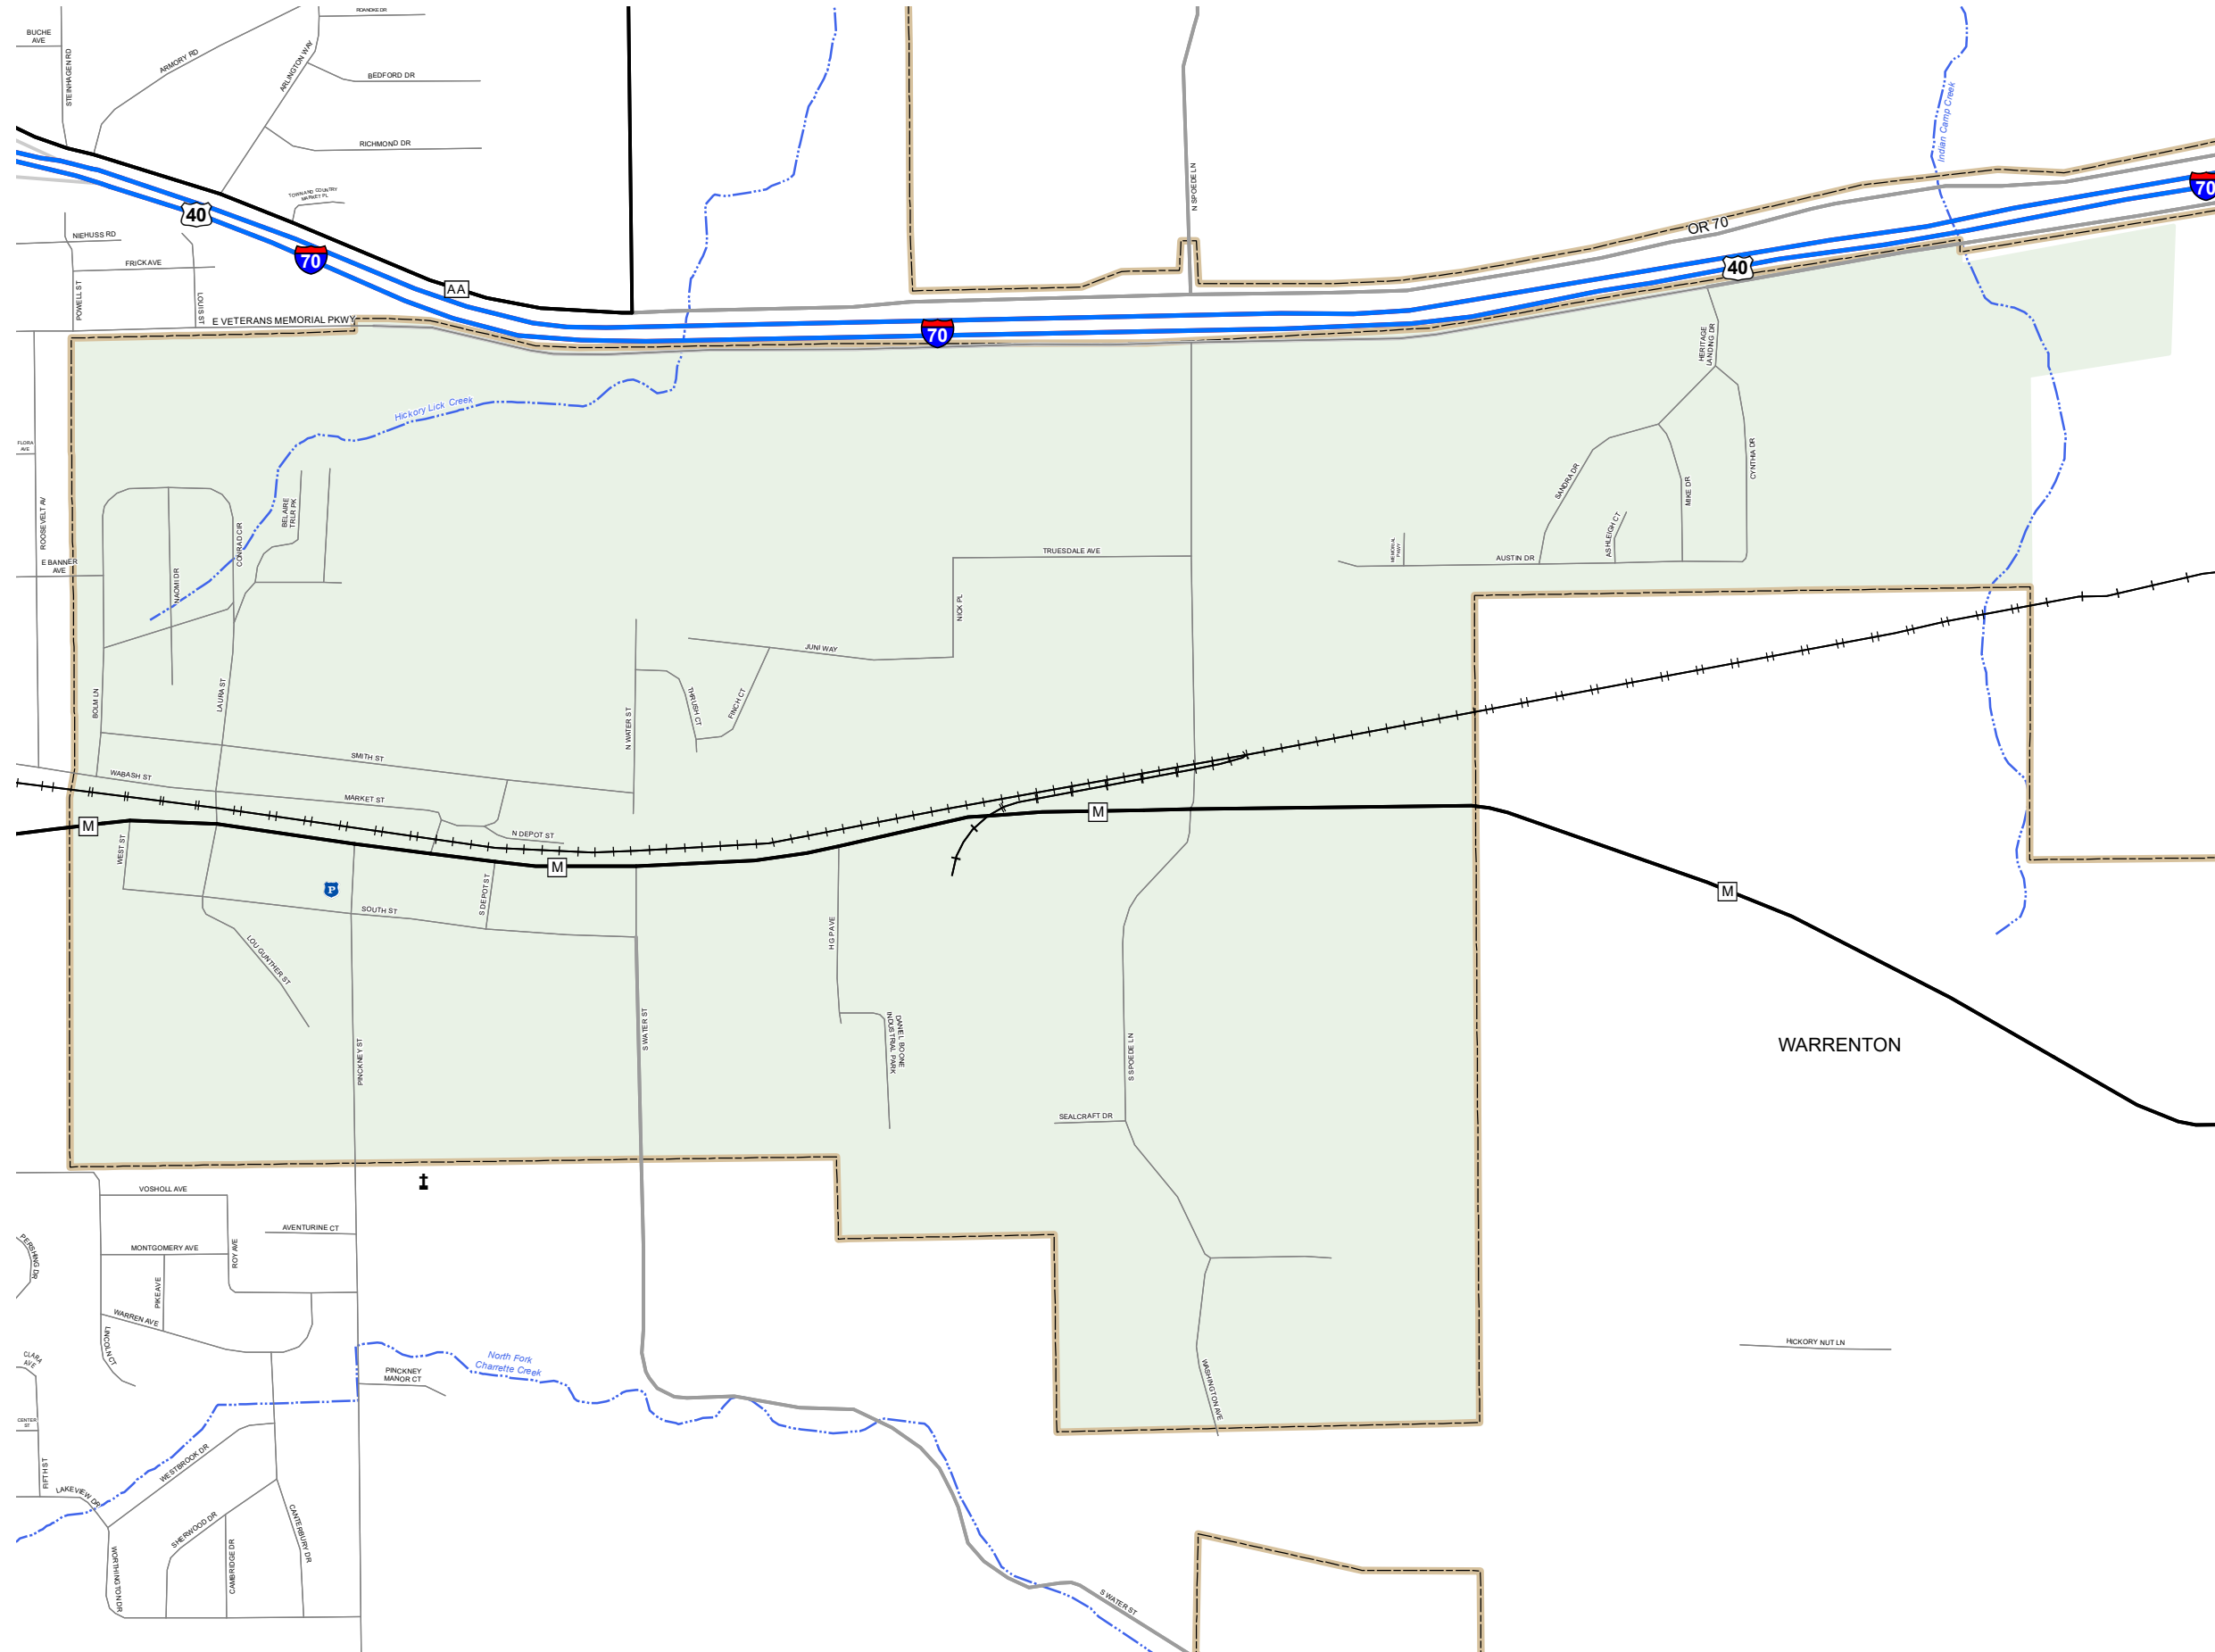

TRUESDALE

WARREN COUNTY

MISSOURI

NORTHEAST DISTRICT

2021

- Legend**
- Interstate
 - Interstate Loop
 - US Route
 - Business Route
 - Missouri Route
 - Letter Route
 - County Road
 - Railroad
 - City Street
 - Other Routes
 - River or Stream
 - Lake or Large River
 - City Limits
 - Surrounding City Limits
 - County Boundary
 - Metrolink Lines
 - Fire Department
 - Local Law Enforcement
 - MSHP Office
 - ★ Missouri State Capitol
 - County Courthouse
 - Hospitals
 - MoDOT Office
 - MoDOT Maintenance Building
 - ⚡ Cemeteries
 - ✈ Public Airports
 - Amtrak Stations
 - Metrolink Stations