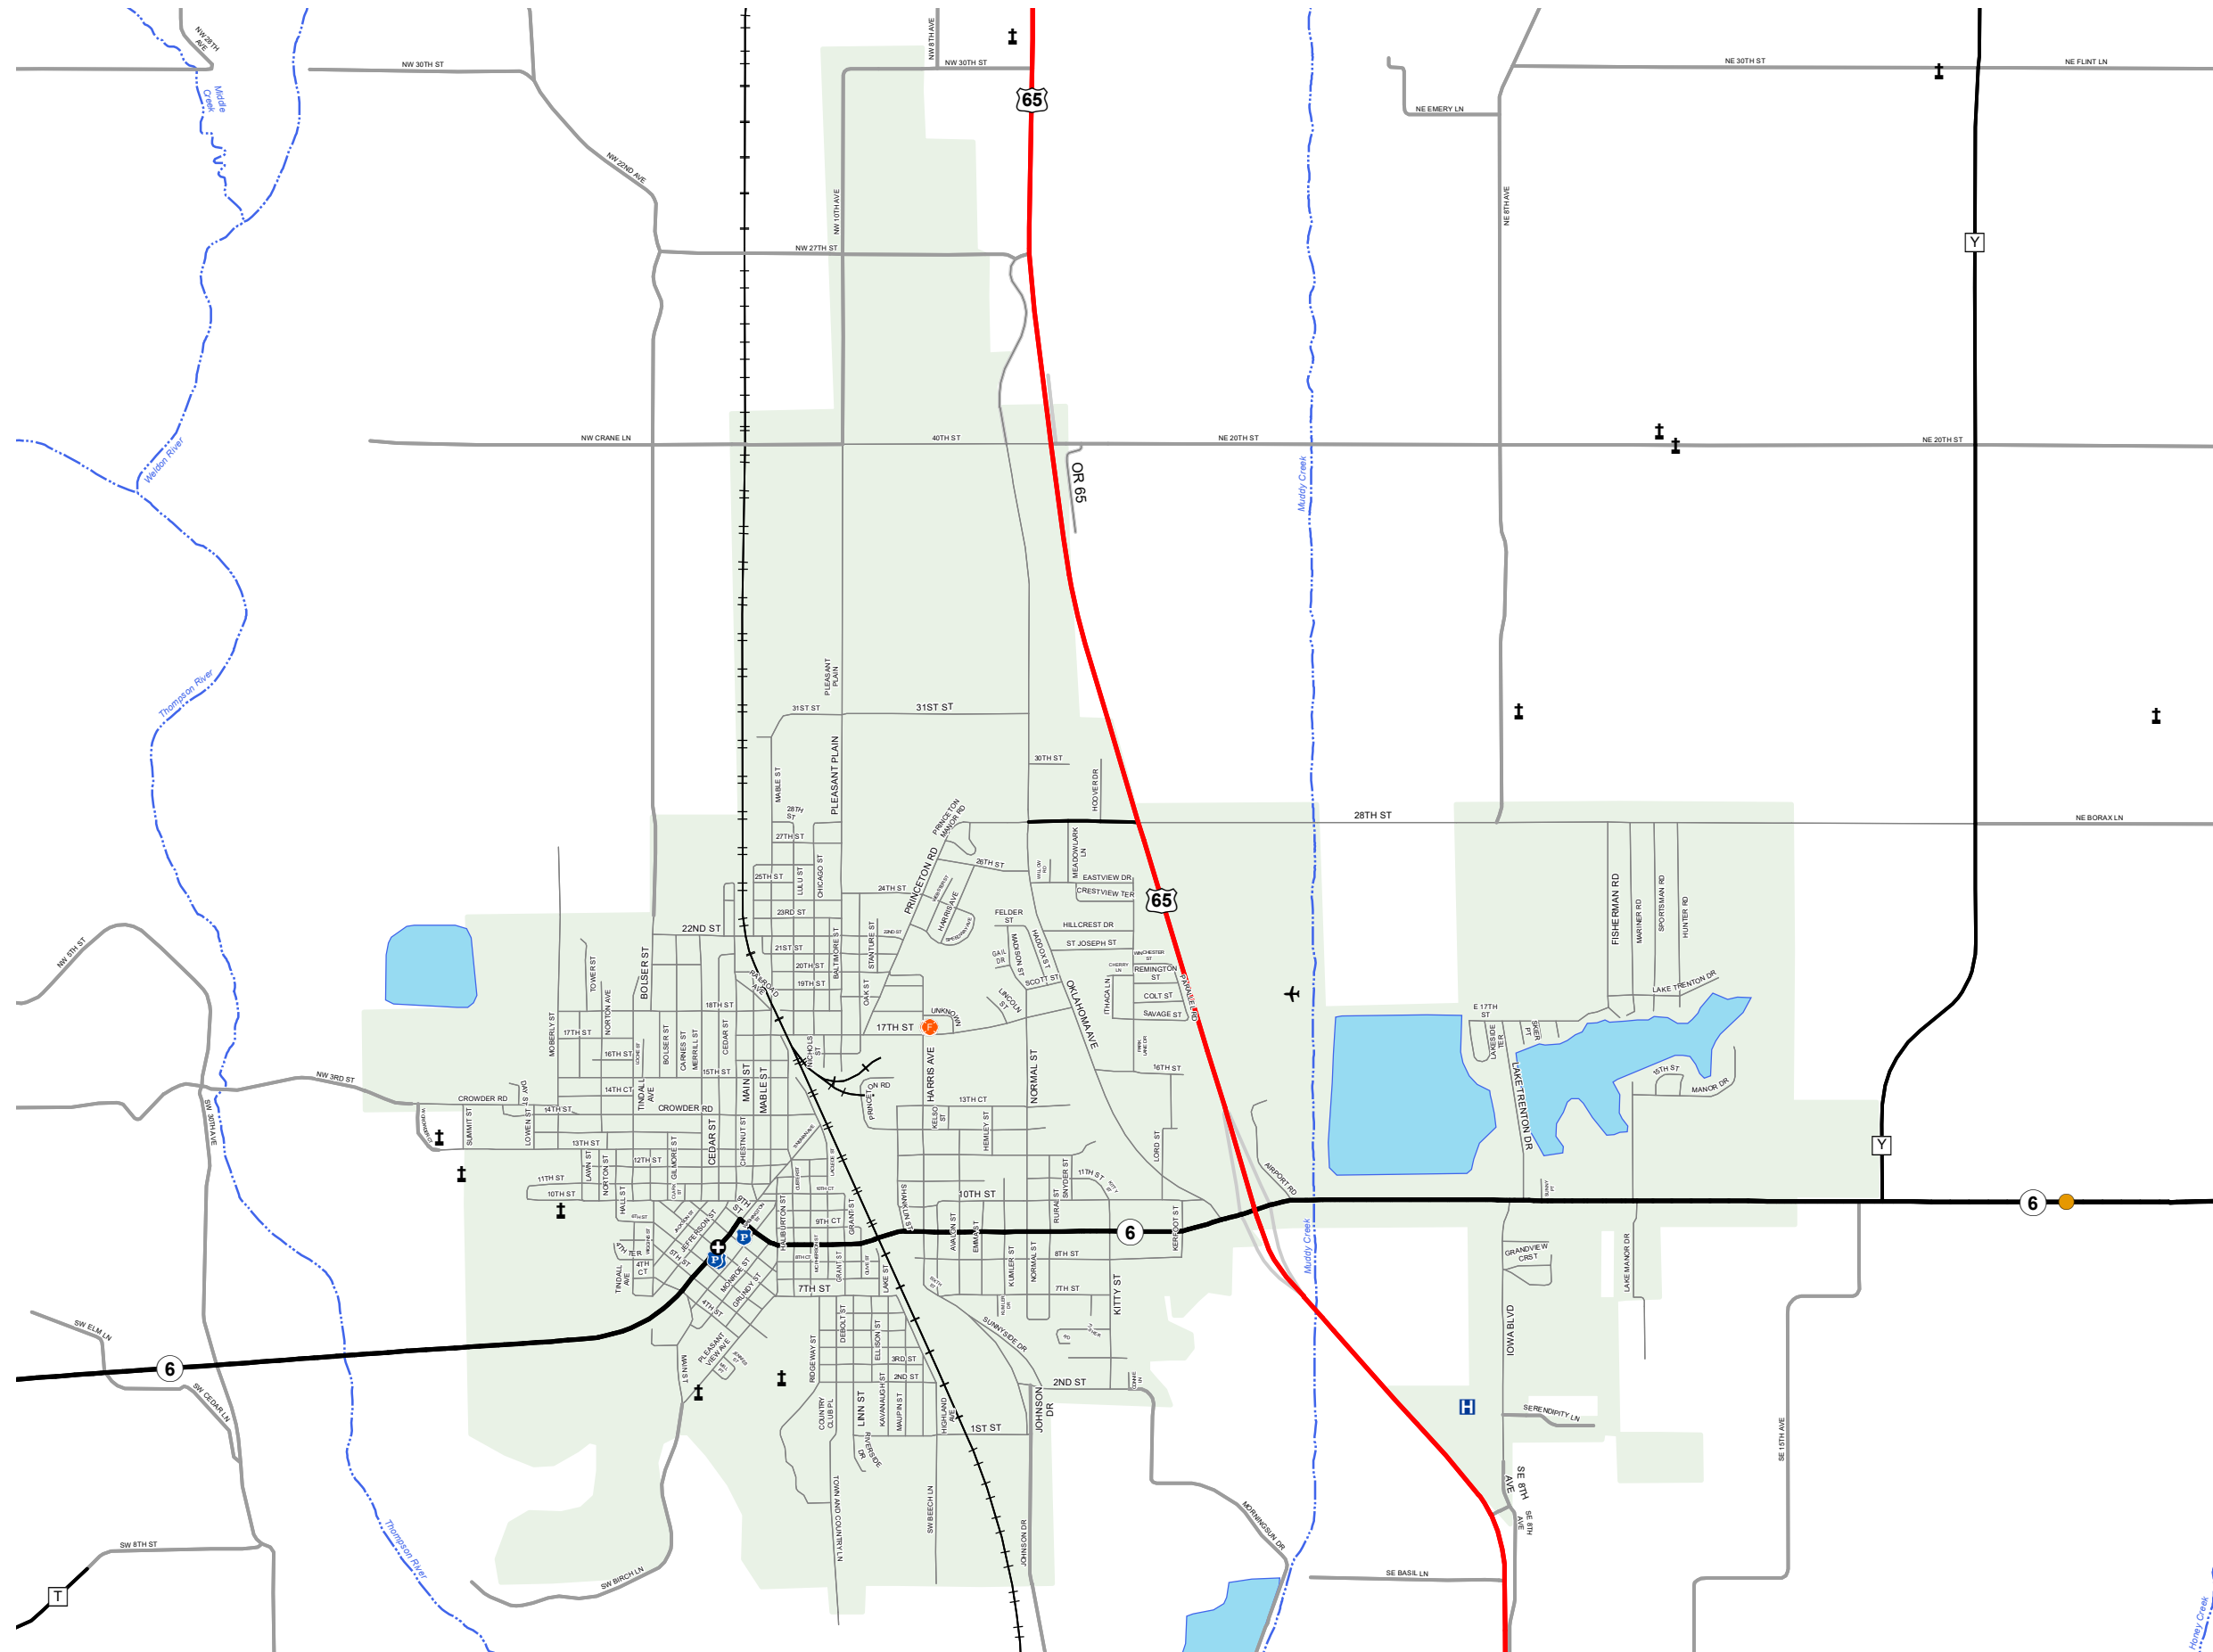

TRENTON

GRUNDY COUNTY

MISSOURI

NORTHWEST DISTRICT

2021

Legend

- Interstate
- Interstate Loop
- US Route
- Business Route
- Missouri Route
- Letter Route
- County Road
- Railroad
- City Street
- Other Routes
- River or Stream
- Lake or Large River
- City Limits
- Surrounding City Limits
- County Boundary
- Metrolink Lines
- Fire Department
- Local Law Enforcement
- MSHP Office
- ★ Missouri State Capitol
- County Courthouse
- Hospitals
- MoDOT Office
- MoDOT Maintenance Building
- † Cemeteries
- ✈ Public Airports
- Amtrak Stations
- Metrolink Stations