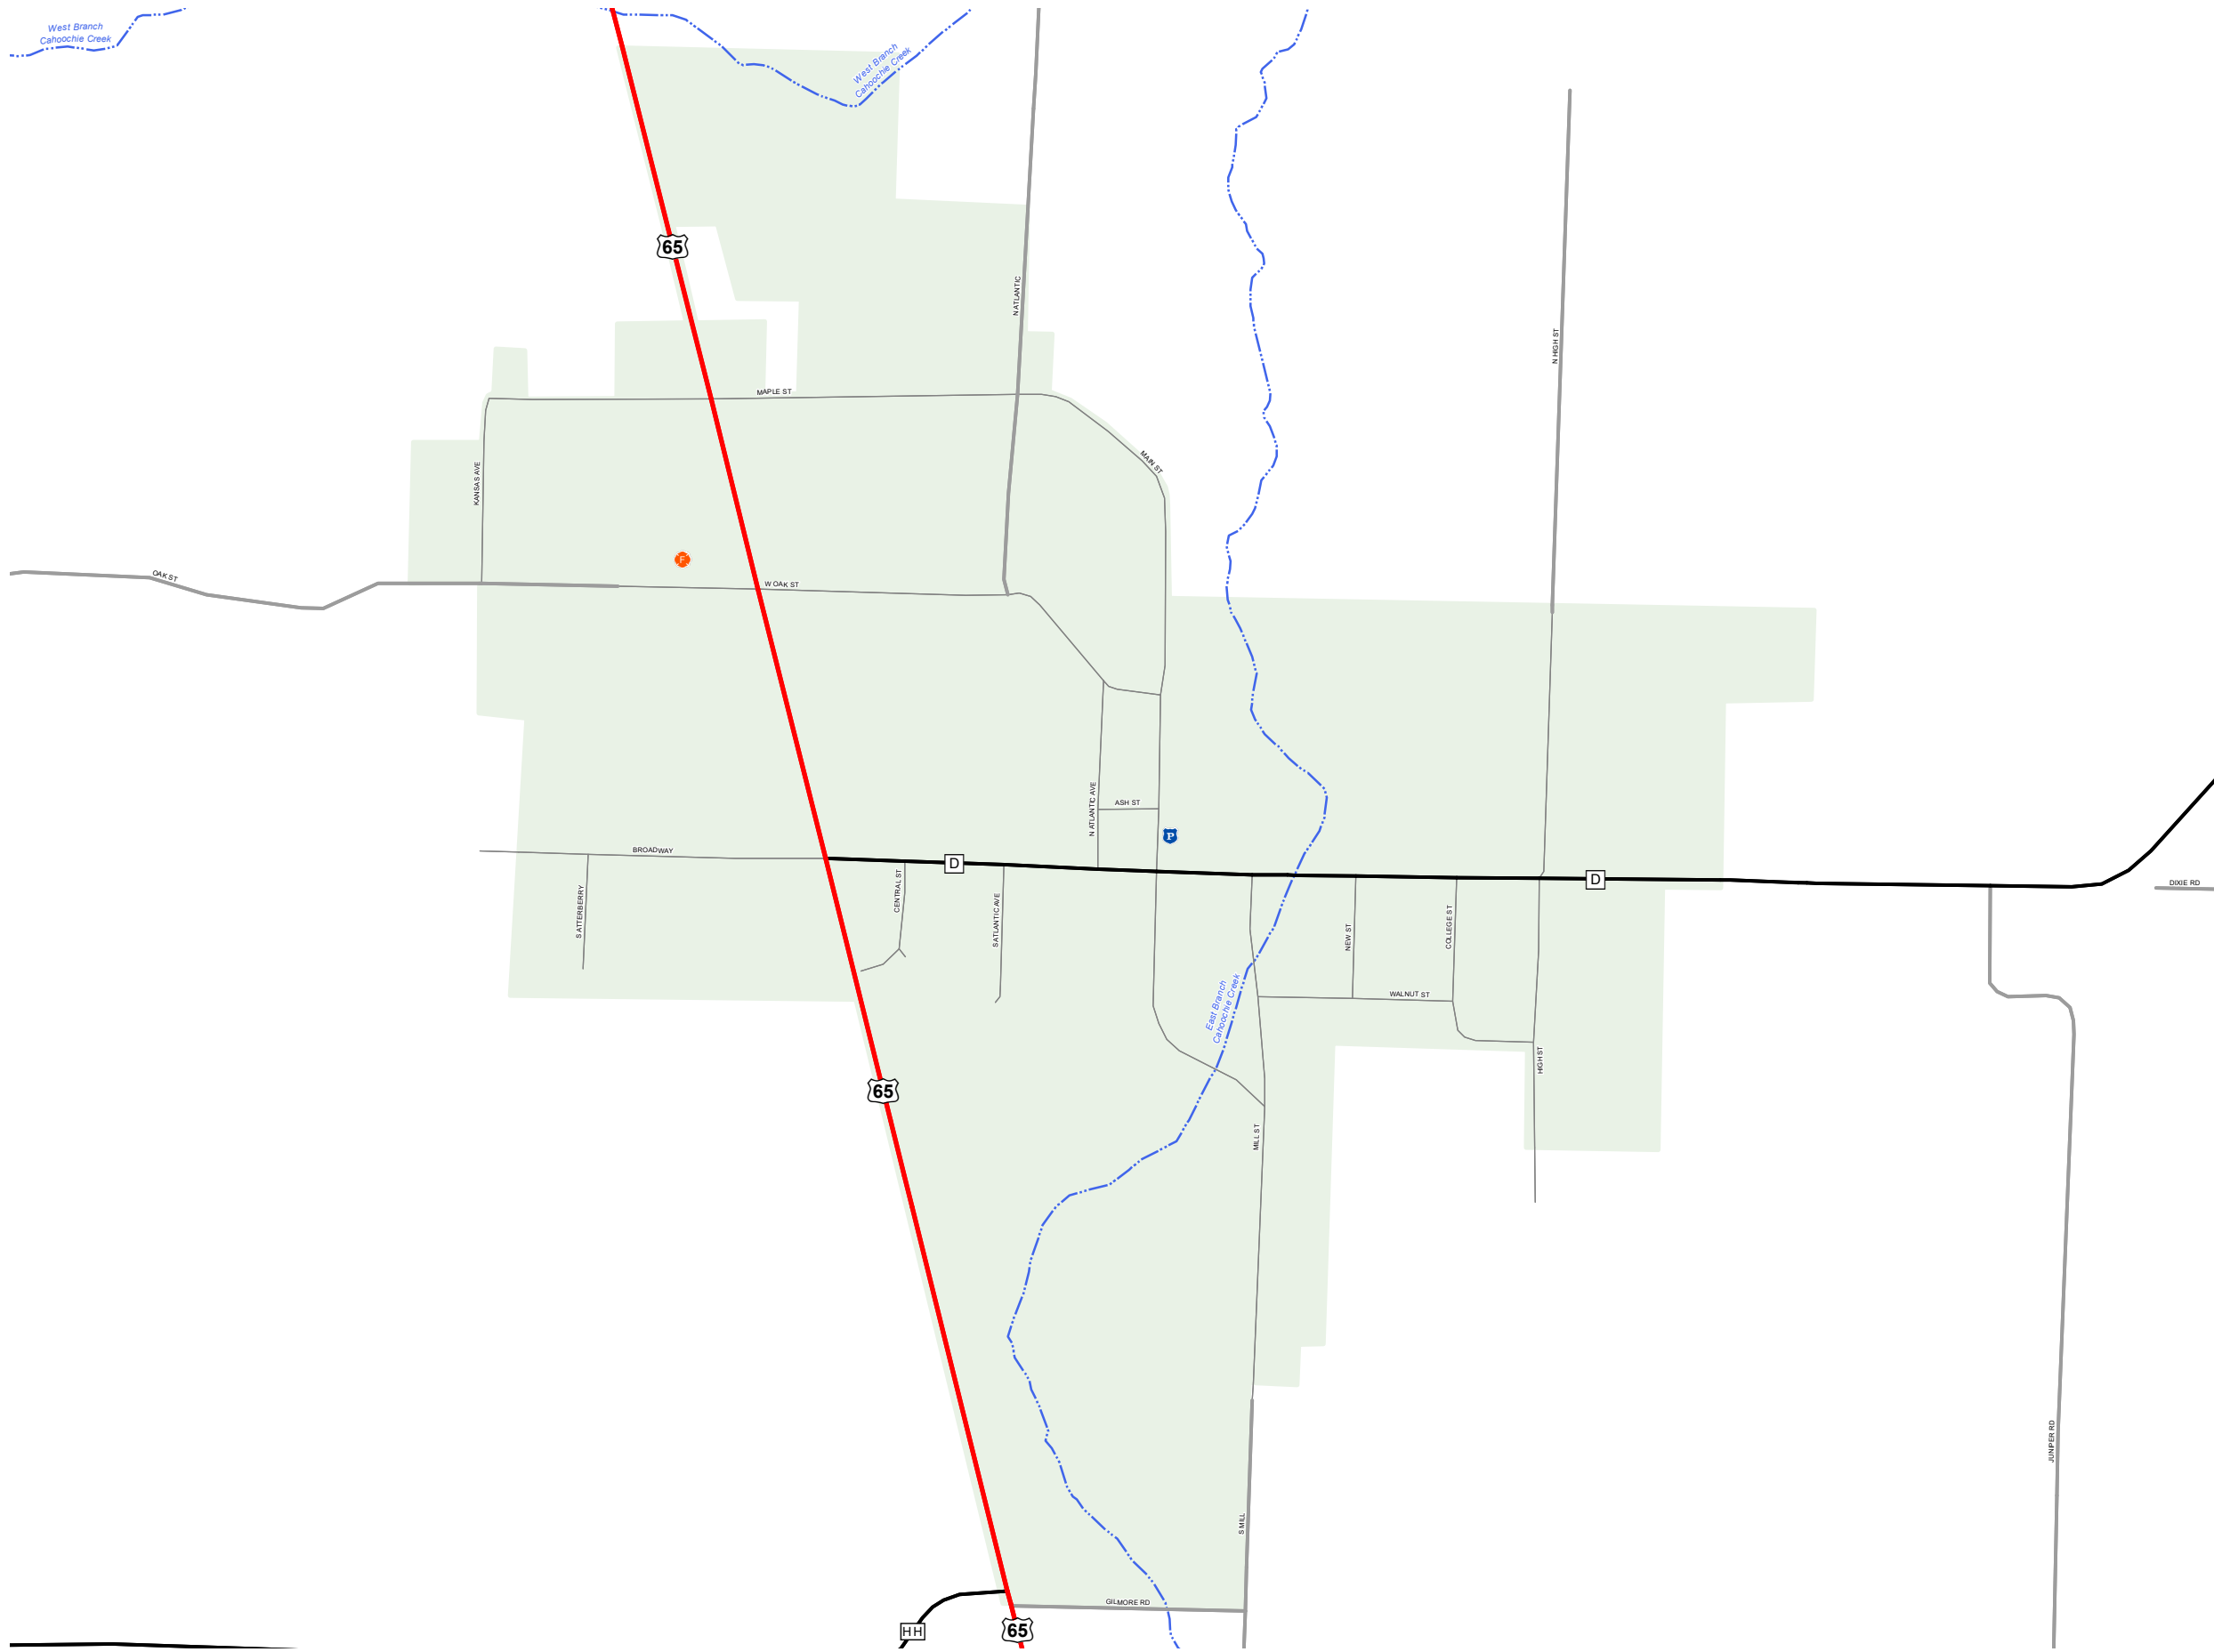

## DALLAS COUNTY

### MISSOURI

#### SOUTHWEST DISTRICT

2021

- Legend**
- Interstate
  - Interstate Loop
  - US Route
  - Business Route
  - Missouri Route
  - Letter Route
  - County Road
  - Railroad
  - City Street
  - Other Routes
  - River or Stream
  - Lake or Large River
  - City Limits
  - Surrounding City Limits
  - County Boundary
  - Metrolink Lines
  - Fire Department
  - Local Law Enforcement
  - MSHP Office
  - ★ Missouri State Capitol
  - County Courthouse
  - Hospitals
  - MoDOT Office
  - MoDOT Maintenance Building
  - † Cemeteries
  - ✈ Public Airports
  - Amtrak Stations
  - Metrolink Stations