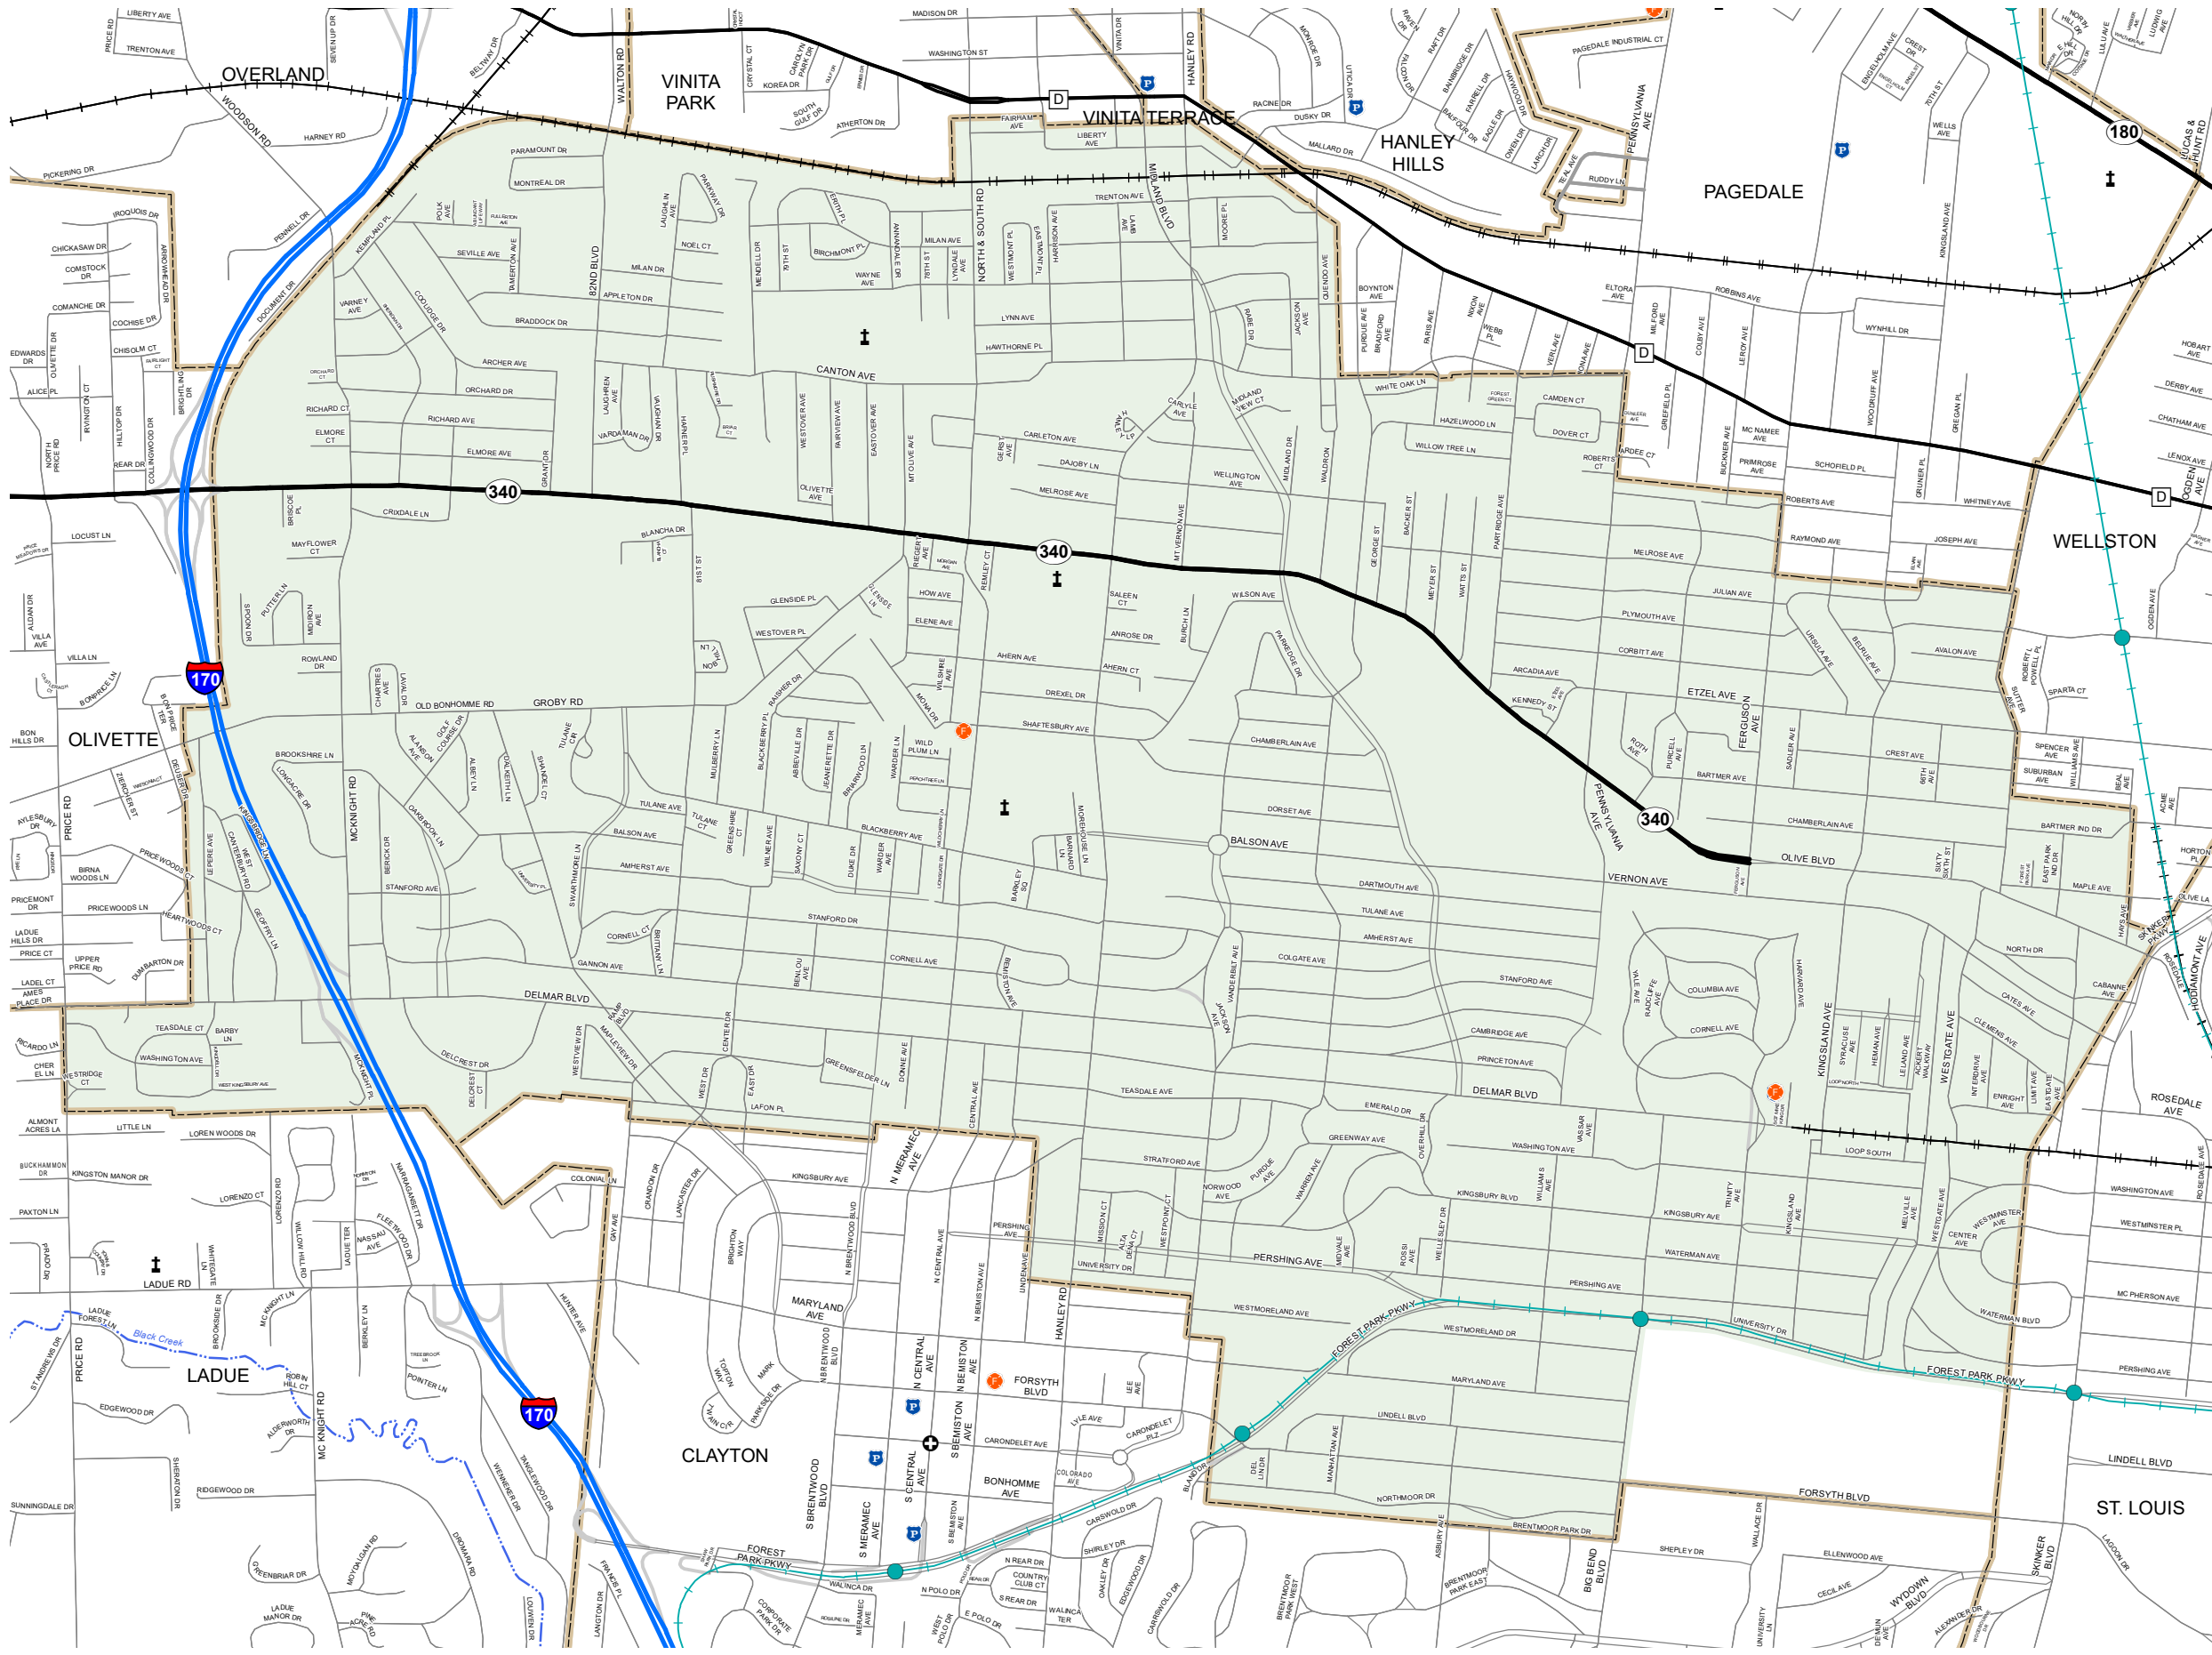

# UNIVERSITY CITY

ST. LOUIS COUNTY  
MISSOURI  
ST. LOUIS DISTRICT

2021

- Legend**
- Interstate
  - Interstate Loop
  - US Route
  - Business Route
  - Missouri Route
  - Letter Route
  - County Road
  - Railroad
  - City Street
  - Other Routes
  - River or Stream
  - Lake or Large River
  - City Limits
  - Surrounding City Limits
  - County Boundary
  - Metrolink Lines
  - Fire Department
  - Local Law Enforcement
  - MSHP Office
  - Missouri State Capitol
  - County Courthouse
  - Hospitals
  - MoDOT Office
  - MoDOT Maintenance Building
  - Cemeteries
  - Public Airports
  - Amtrak Stations
  - Metrolink Stations