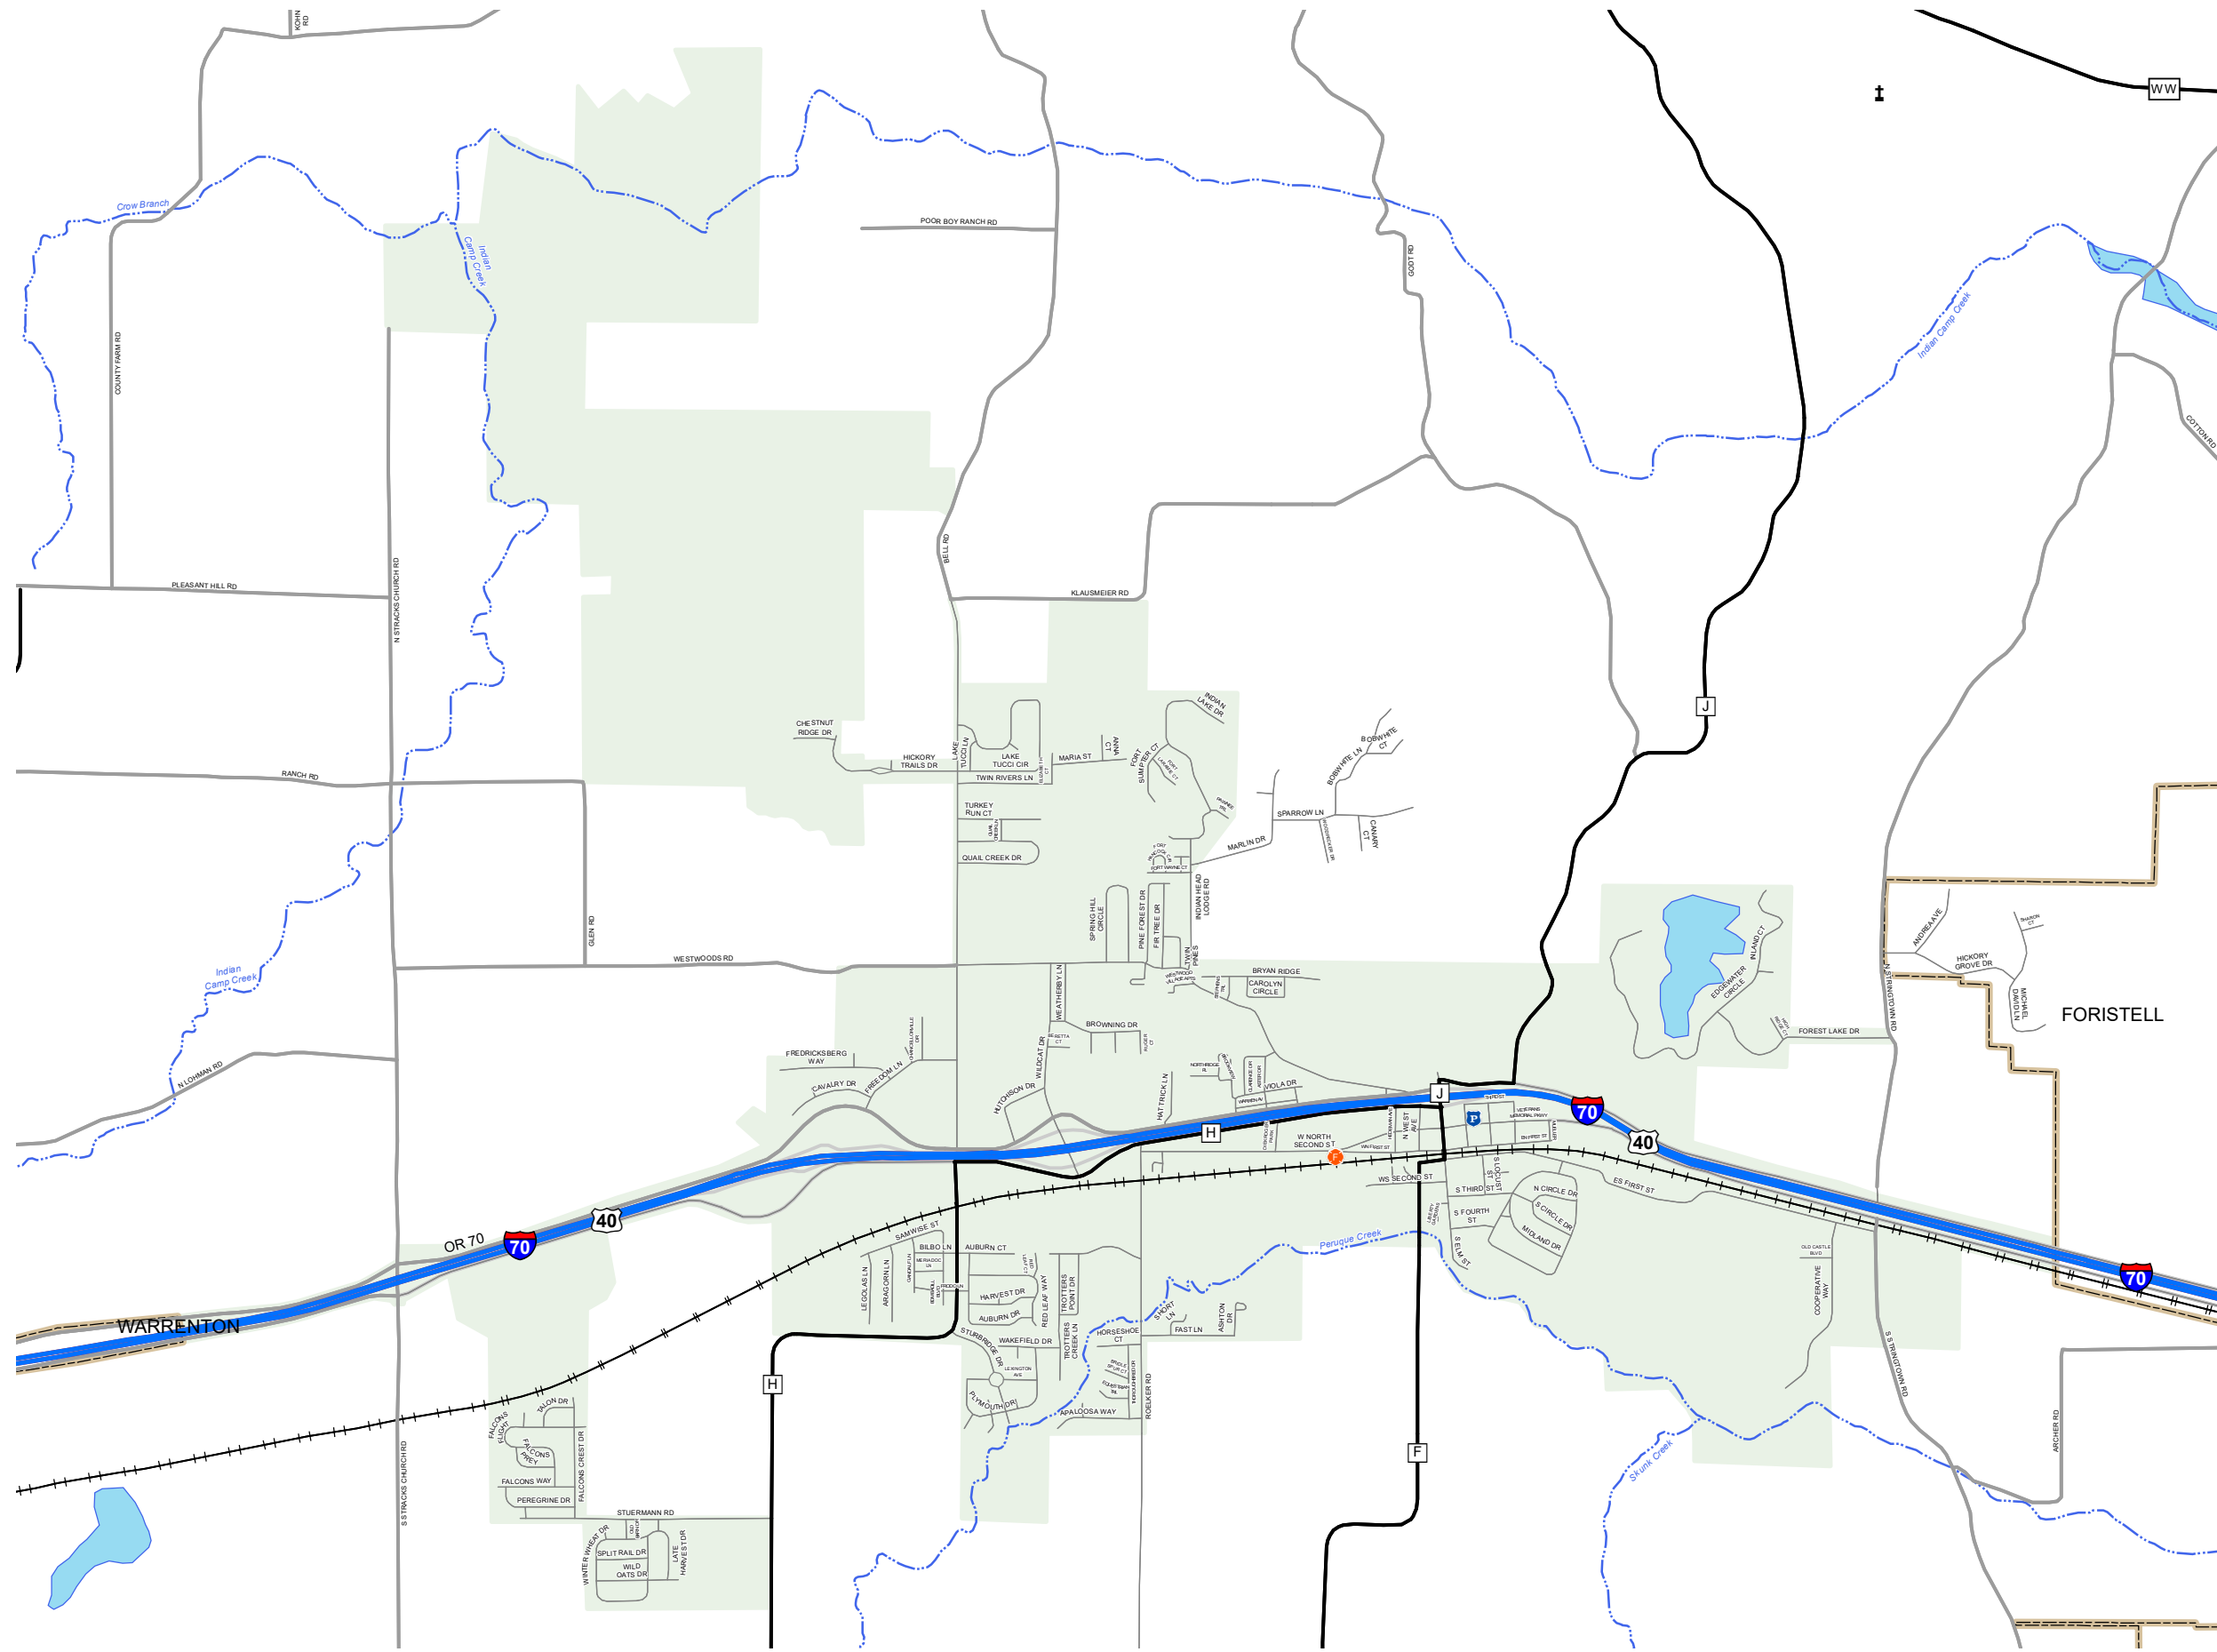

# WRIGHT CITY

WARREN COUNTY

MISSOURI

NORTHEAST DISTRICT

2021

- Legend**
- Interstate
  - Interstate Loop
  - US Route
  - Business Route
  - Missouri Route
  - Letter Route
  - County Road
  - Railroad
  - City Street
  - Other Routes
  - River or Stream
  - Lake or Large River
  - City Limits
  - Surrounding City Limits
  - County Boundary
  - MetroLink Lines
  - Fire Department
  - Local Law Enforcement
  - MSHP Office
  - Missouri State Capitol
  - County Courthouse
  - Hospitals
  - MoDOT Office
  - MoDOT Maintenance Building
  - Cemeteries
  - Public Airports
  - Amtrak Stations
  - MetroLink Stations