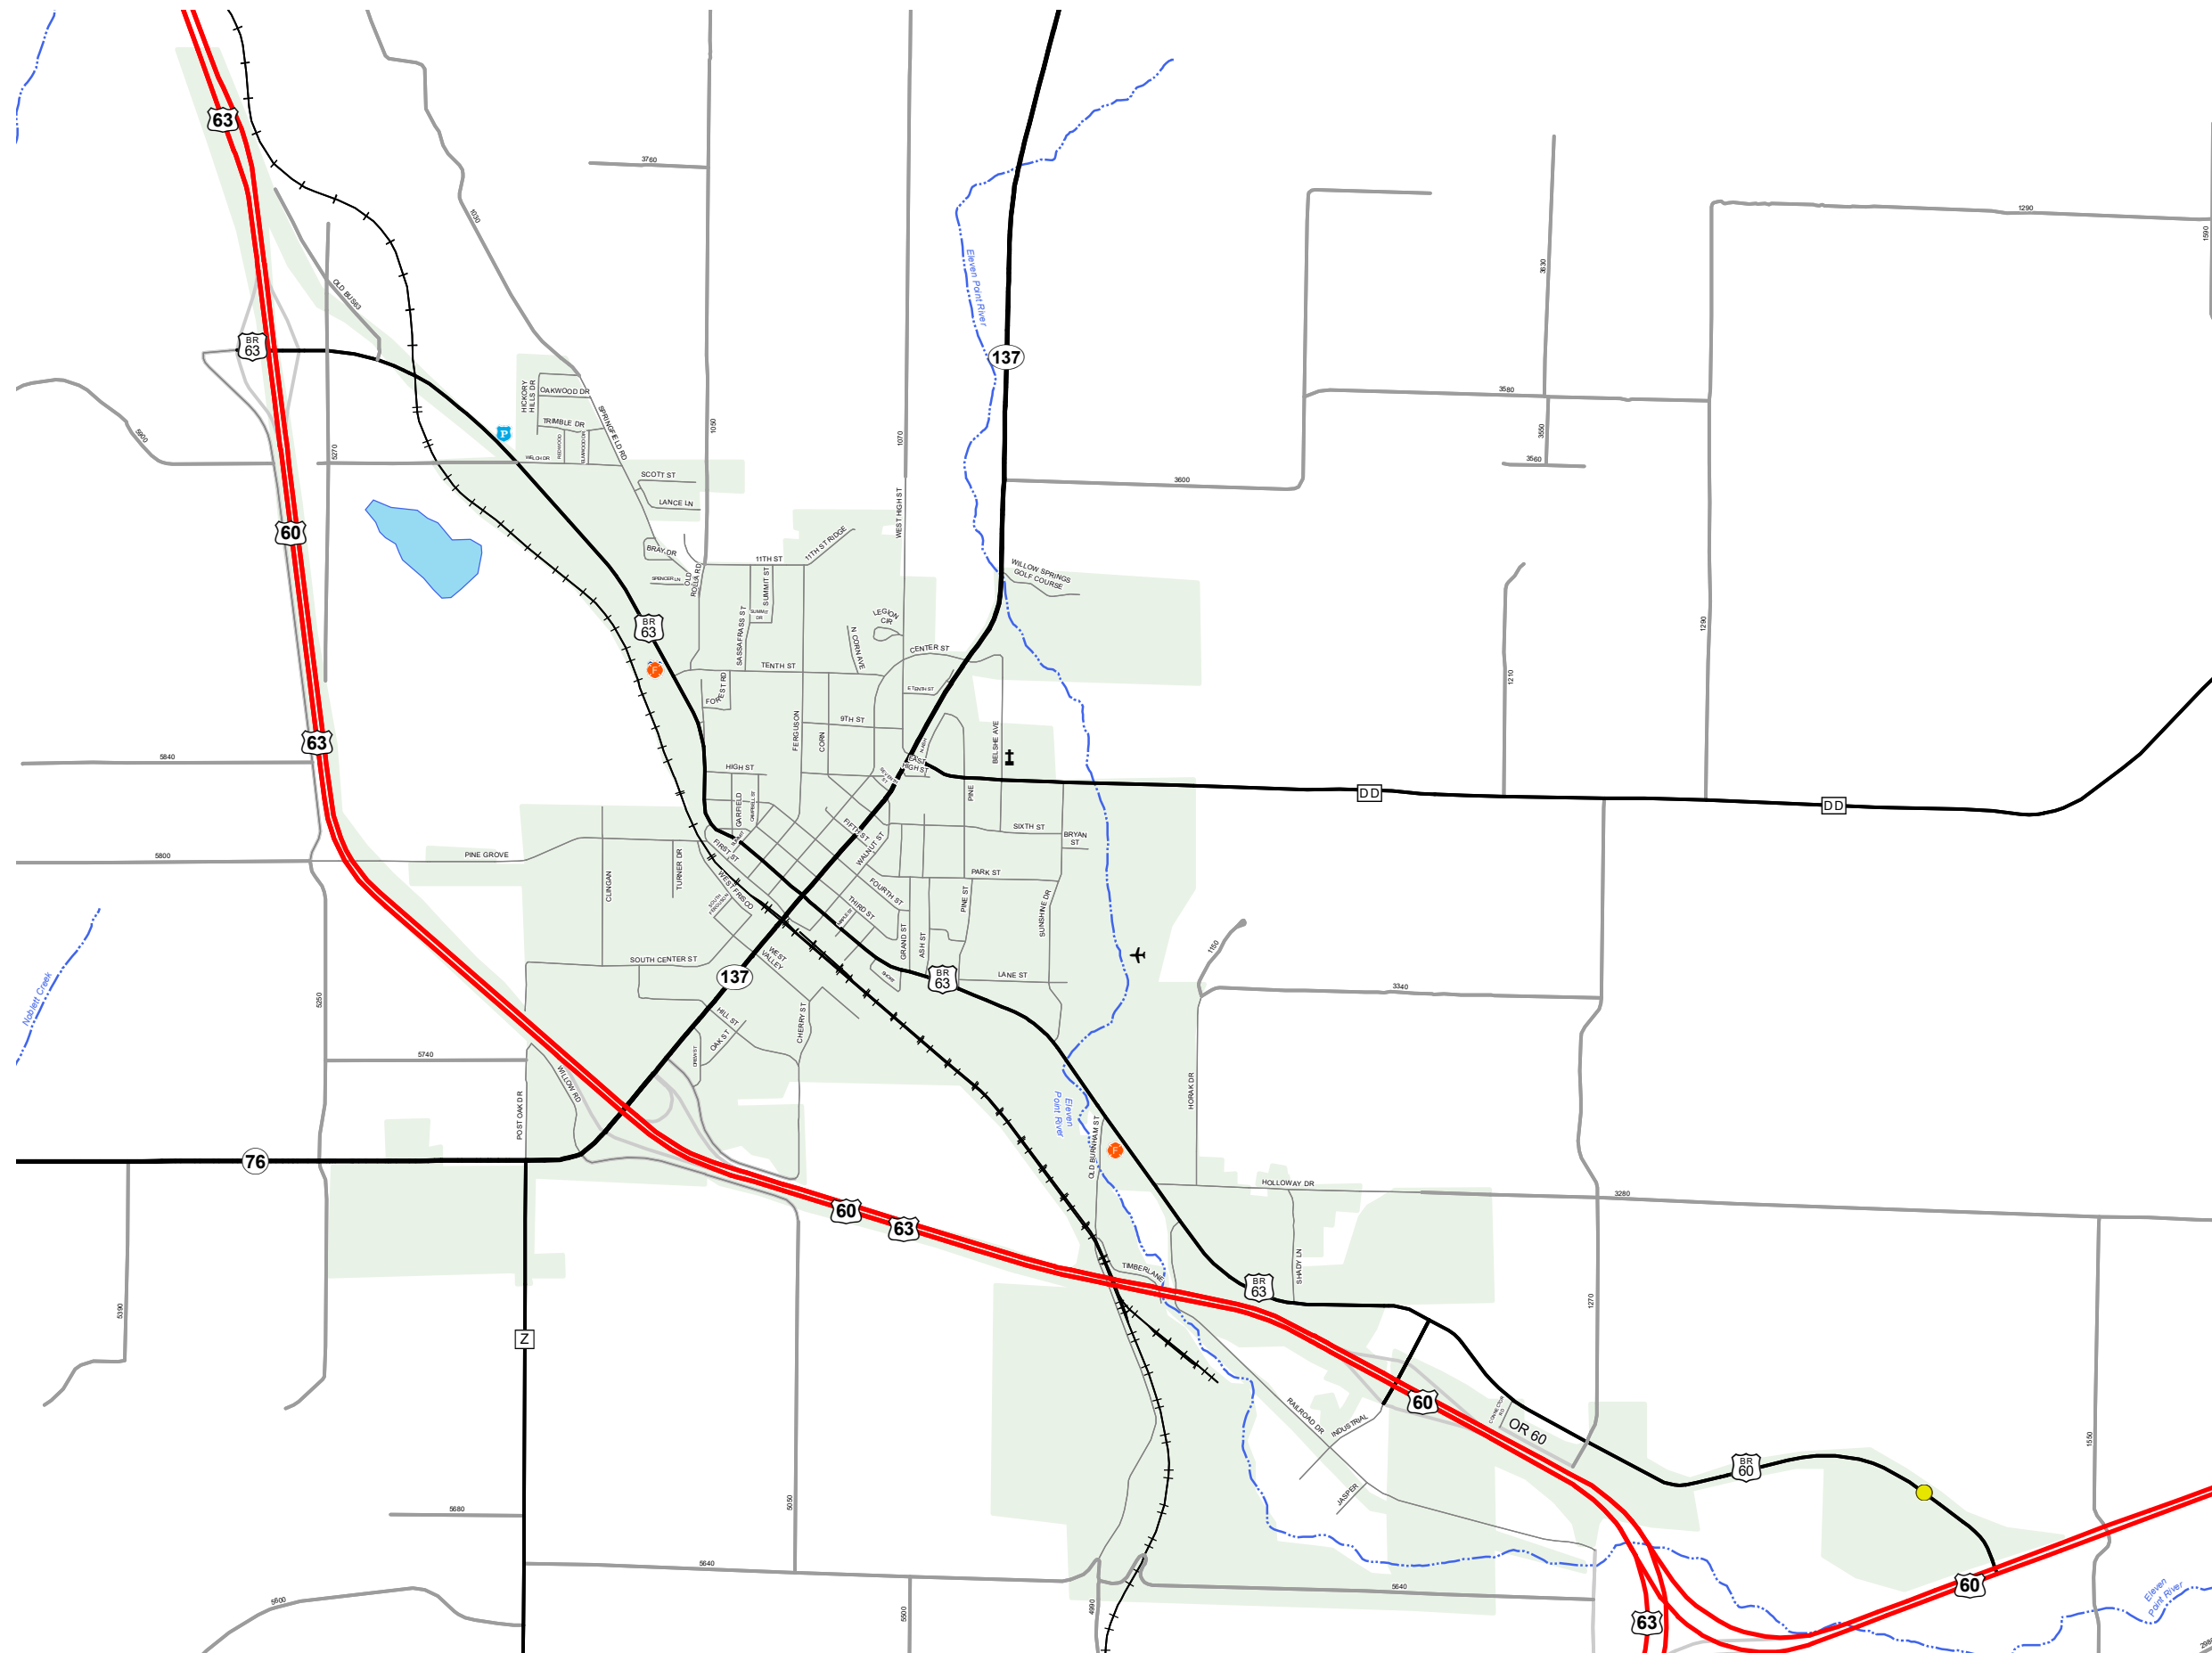

# WILLOW SPRINGS

HOWELL COUNTY

MISSOURI

SOUTHEAST DISTRICT

2021

## Legend

- Interstate
- Interstate Loop
- US Route
- Business Route
- Missouri Route
- Letter Route
- County Road
- Railroad
- City Street
- Other Routes
- River or Stream
- Lake or Large River
- City Limits
- Surrounding City Limits
- County Boundary
- Metrolink Lines
- Fire Department
- Local Law Enforcement
- MSHP Office
- ★ Missouri State Capitol
- County Courthouse
- Hospitals
- MoDOT Office
- MoDOT Maintenance Building
- † Cemeteries
- ✈ Public Airports
- Amtrak Stations
- Metrolink Stations