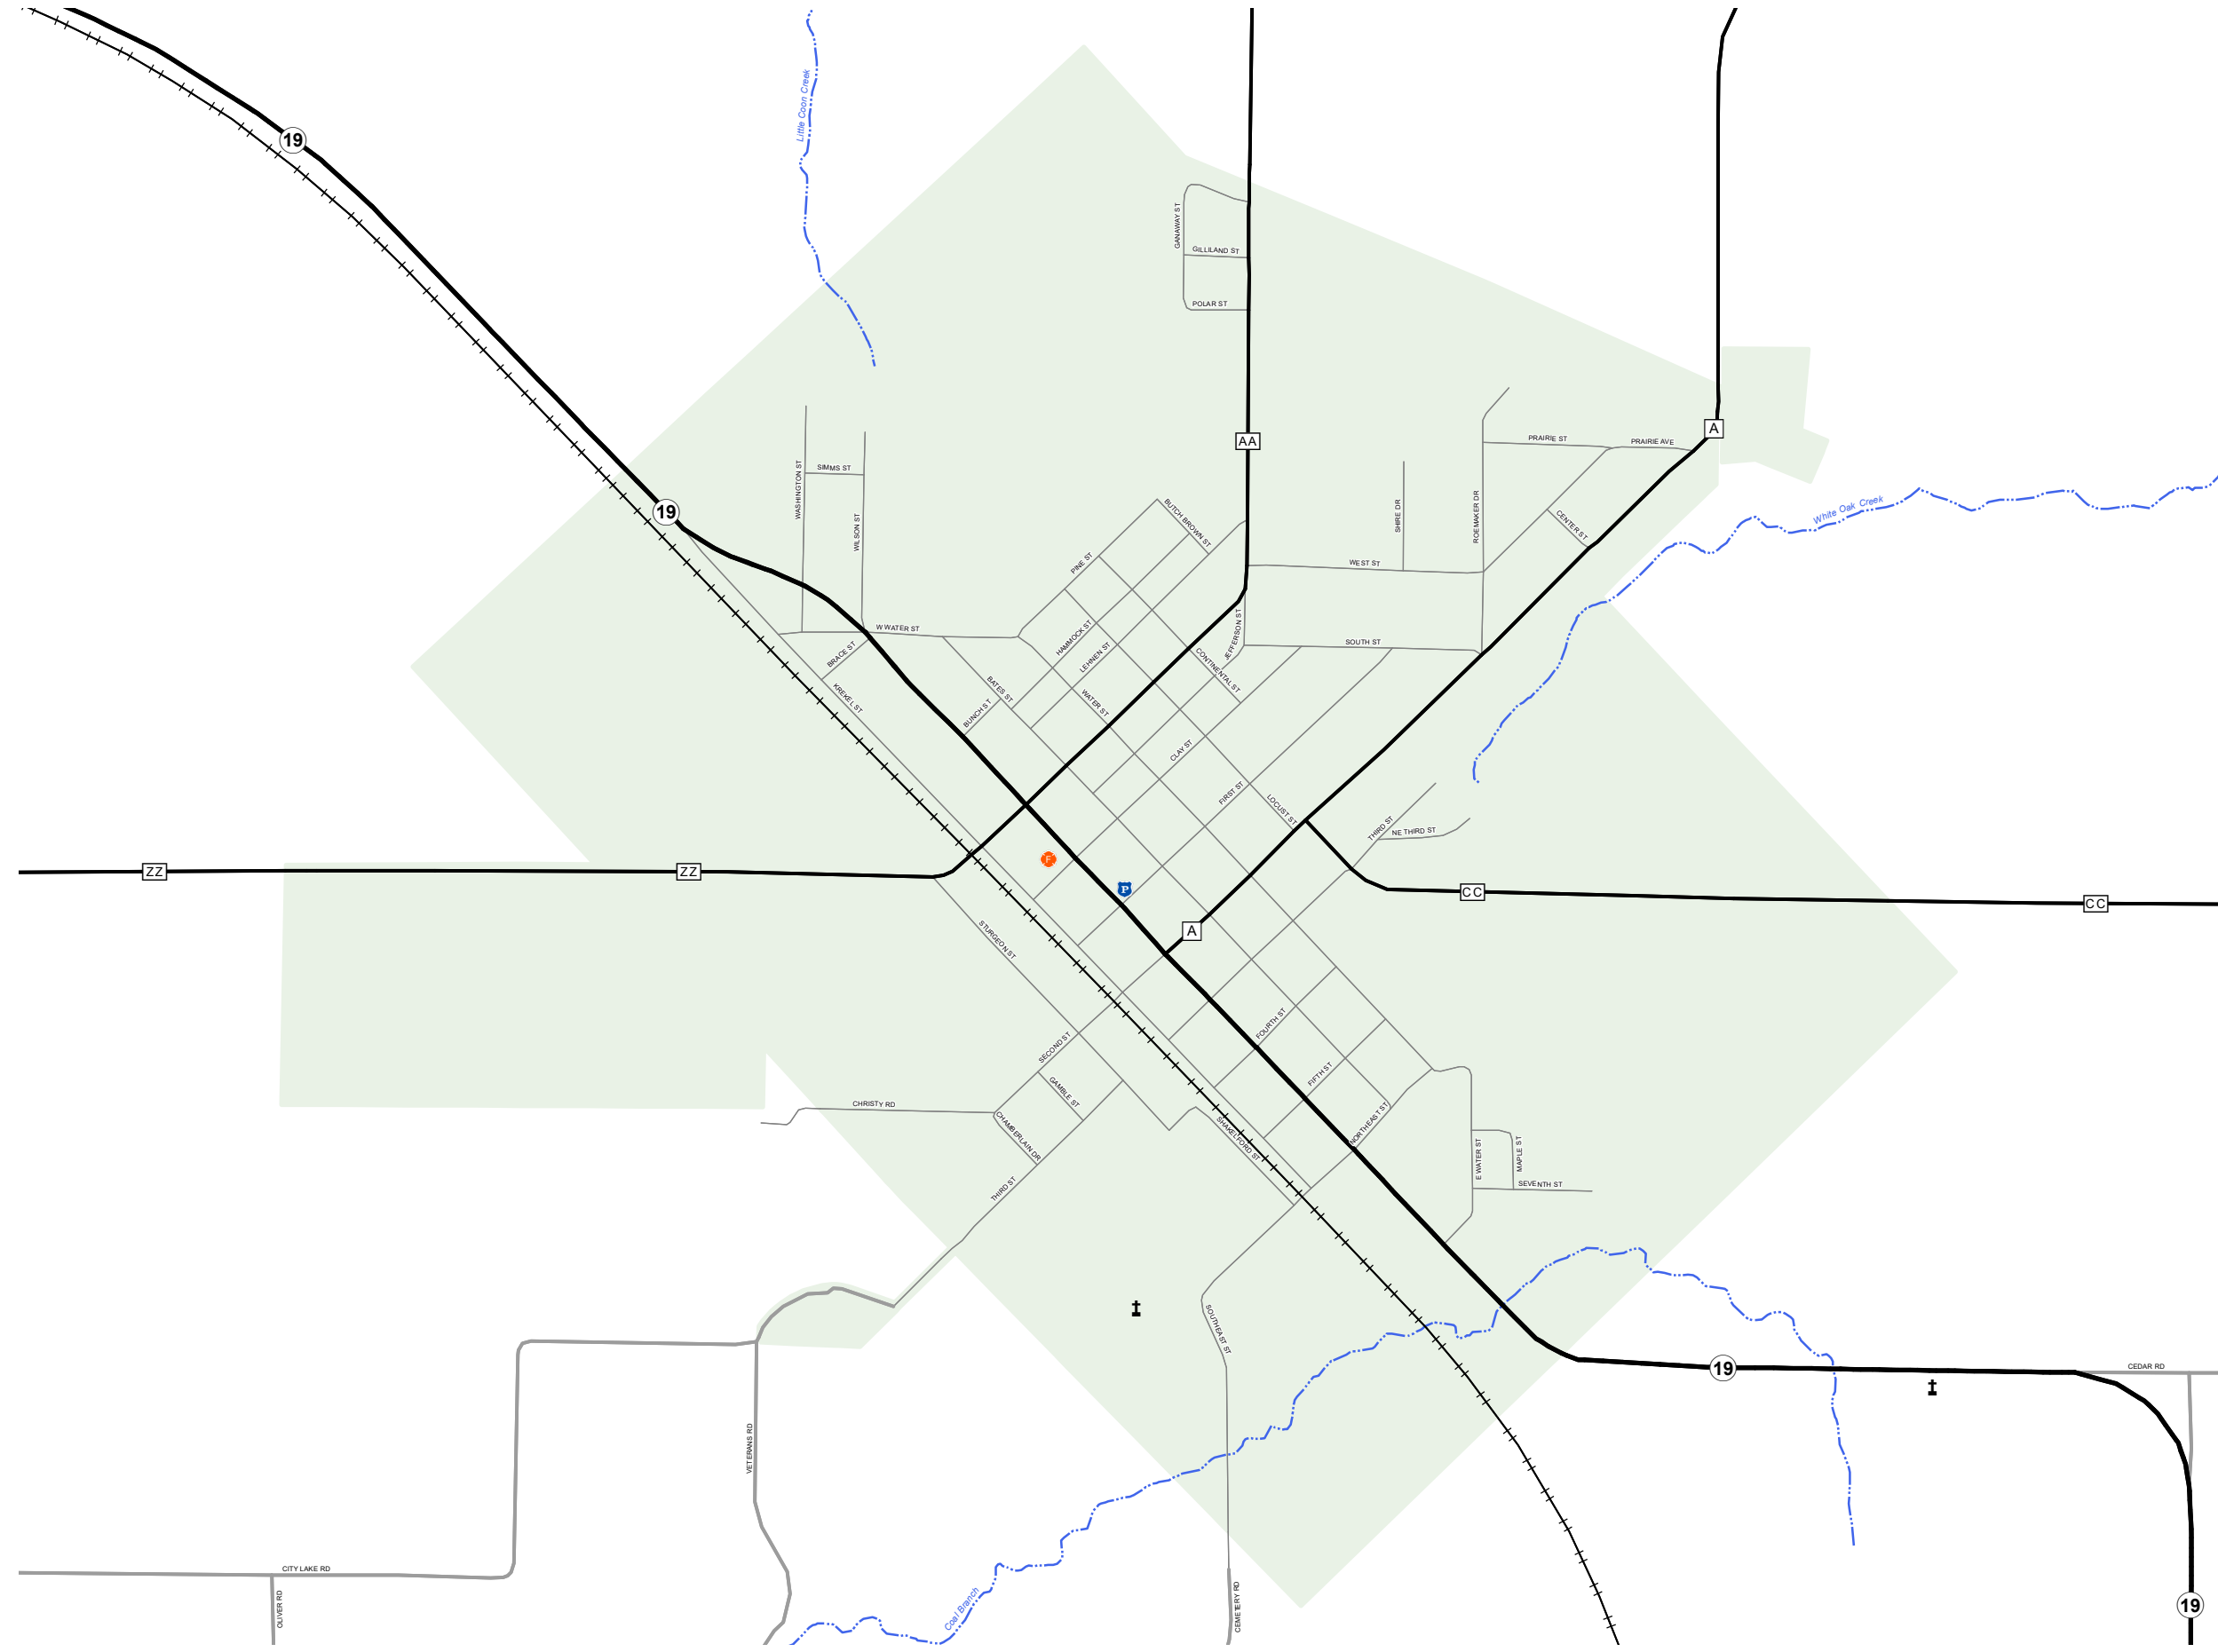

WELLSVILLE

MONTGOMERY COUNTY

MISSOURI

NORTHEAST DISTRICT

2021

- Legend**
- Interstate
 - Interstate Loop
 - US Route
 - Business Route
 - Missouri Route
 - Letter Route
 - County Road
 - Railroad
 - City Street
 - Other Routes
 - River or Stream
 - Lake or Large River
 - City Limits
 - Surrounding City Limits
 - County Boundary
 - Metrolink Lines
 - Fire Department
 - Local Law Enforcement
 - MSHP Office
 - ★ Missouri State Capitol
 - County Courthouse
 - Hospitals
 - MoDOT Office
 - MoDOT Maintenance Building
 - † Cemeteries
 - ✈ Public Airports
 - Amtrak Stations
 - Metrolink Stations