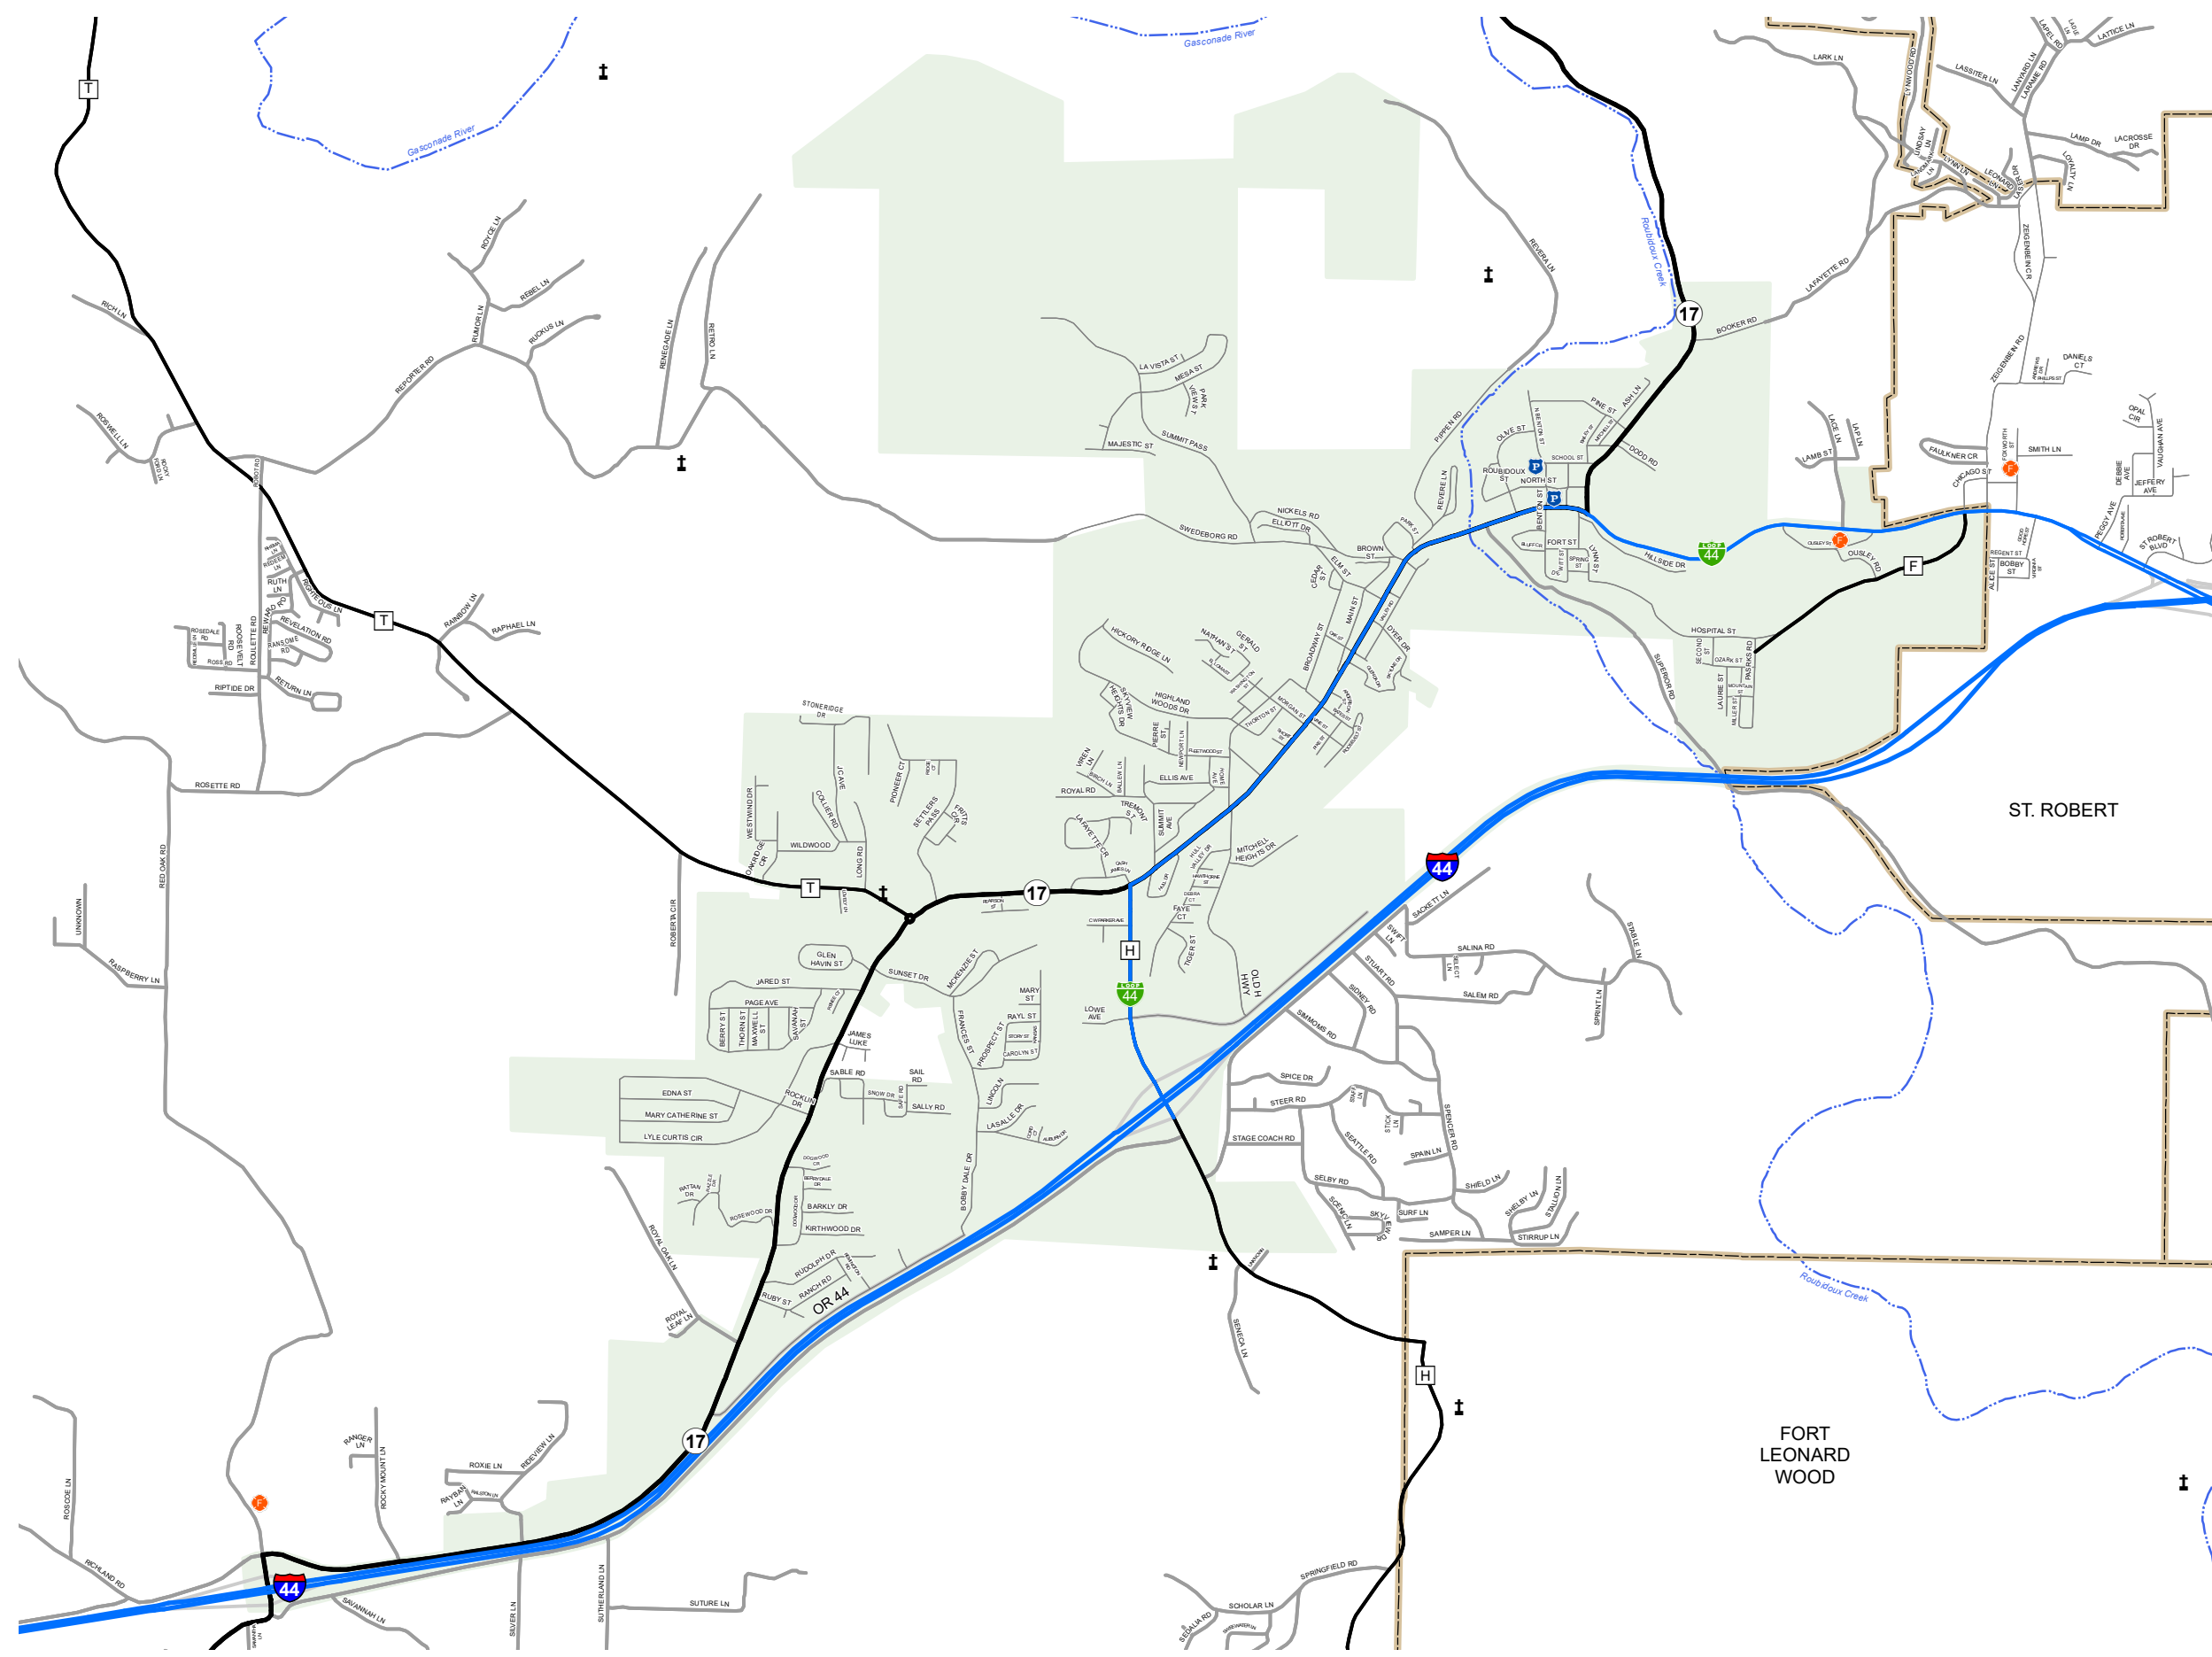

# WAYNESVILLE

PULASKI COUNTY

MISSOURI

CENTRAL DISTRICT

2021

### Legend

- Interstate
- Interstate Loop
- US Route
- Business Route
- Missouri Route
- Letter Route
- County Road
- Railroad
- City Street
- Other Routes
- River or Stream
- Lake or Large River
- City Limits
- Surrounding City Limits
- County Boundary
- Metrolink Lines
- Fire Department
- Local Law Enforcement
- MSHP Office
- ★ Missouri State Capitol
- County Courthouse
- Hospitals
- MoDOT Office
- MoDOT Maintenance Building
- † Cemeteries
- ✈ Public Airports
- Amtrak Stations
- Metrolink Stations

ST. ROBERT

FORT LEONARD WOOD

Map Locator

MISSOURI DEPARTMENT OF TRANSPORTATION  
TRANSPORTATION PLANNING  
1-888-ASK-MODOT  
WWW.MODOT.ORG  
AUGUST 2021