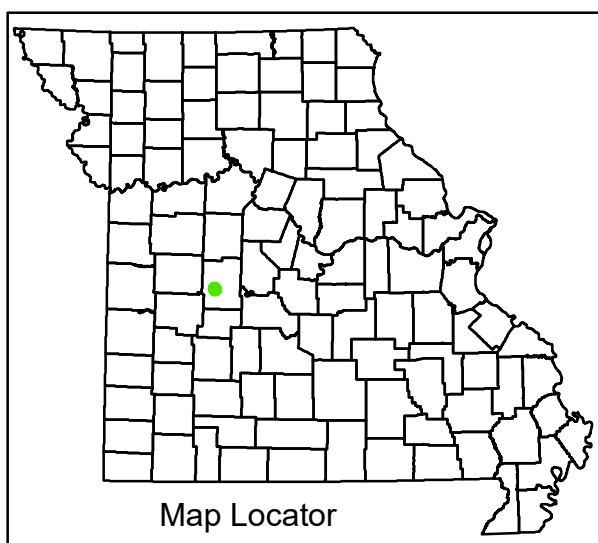

# WARSAW

BENTON COUNTY  
MISSOURI  
SOUTHWEST DISTRICT  
2021

### Legend

- Interstate
- Interstate Loop
- US Route
- Business Route
- Missouri Route
- Letter Route
- County Road
- Railroad
- City Street
- Other Routes
- River or Stream
- Lake or Large River
- City Limits
- Surrounding City Limits
- County Boundary
- Metrolink Lines
- Fire Department
- P Local Law Enforcement
- P MSHP Office
- ★ Missouri State Capitol
- ⊕ County Courthouse
- H Hospitals
- MoDOT Office
- MoDOT Maintenance Building
- ⚰ Cemeteries
- ✈ Public Airports
- A Amtrak Stations
- Metrolink Stations