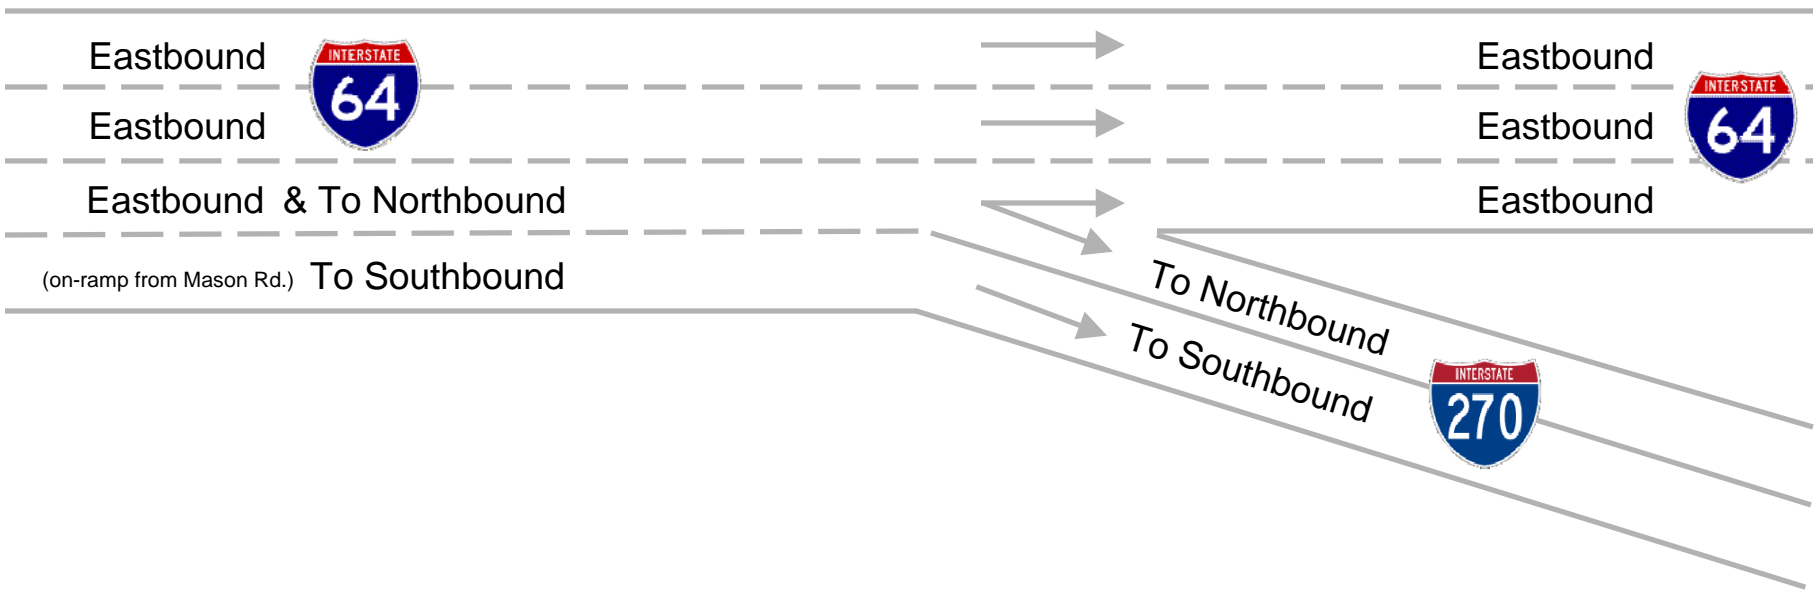

Lane Restriping at I-270 / I-64 Interchange

Effective November 8, 2009

For more information visit www.thenewi64.org