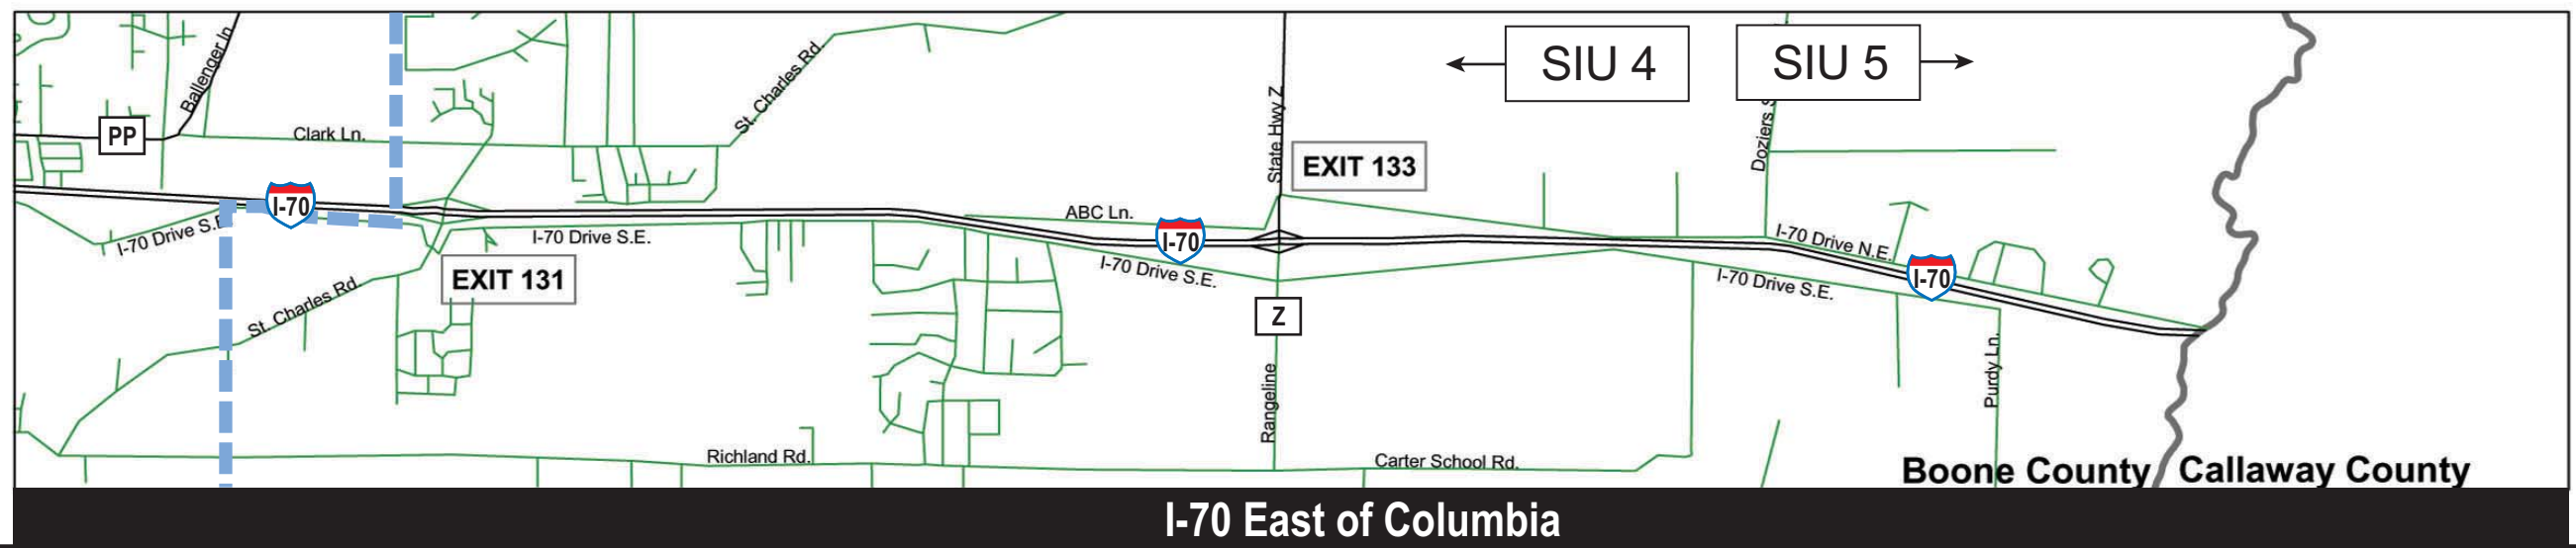

I-70 West of Columbia

I-70 Columbia

I-70 East of Columbia

SECTION 4
Rocheport to Route Z

LEGEND
 Columbia
 Boone County
 Interstate

US Highways
 State Highway

Approximate Scale: 1" = 1.6 miles

SIU No. 4
Study Area Map