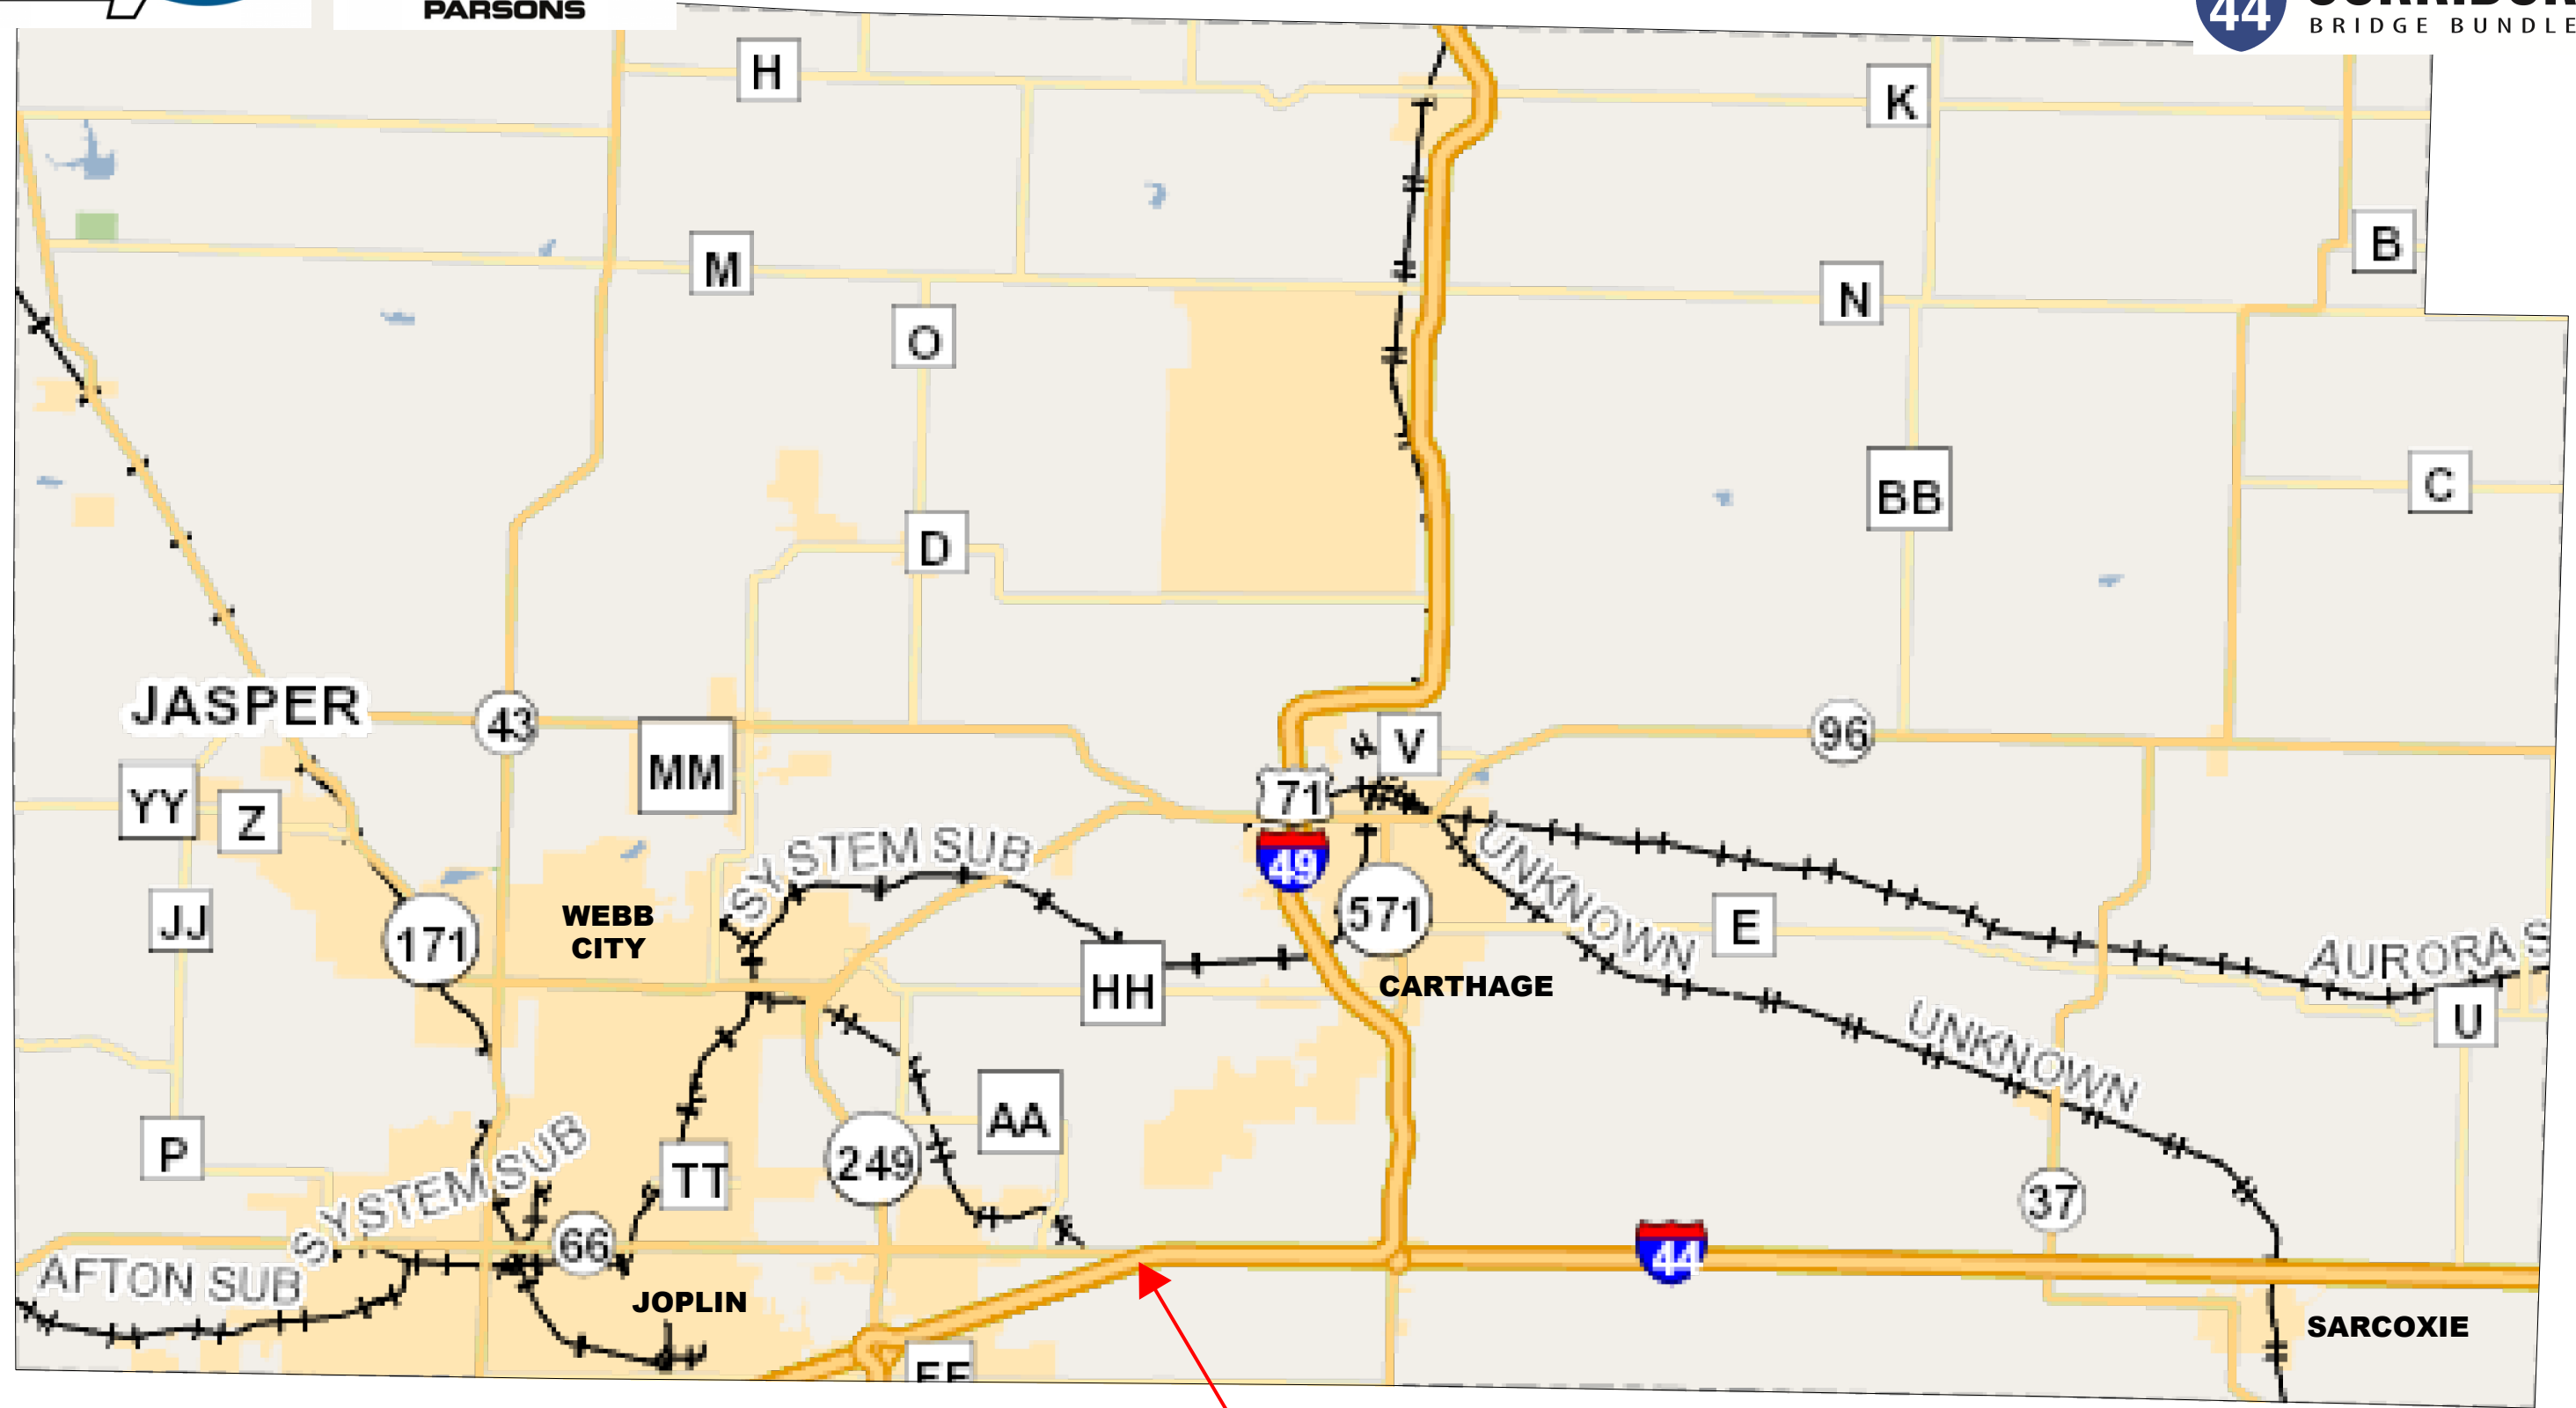

I-44 Corridor Bridge Bundle Locations Jasper County, Missouri

Rte. 66 / Loop 44 over I-44
Rehabilitate Bridge
Construction in 2023