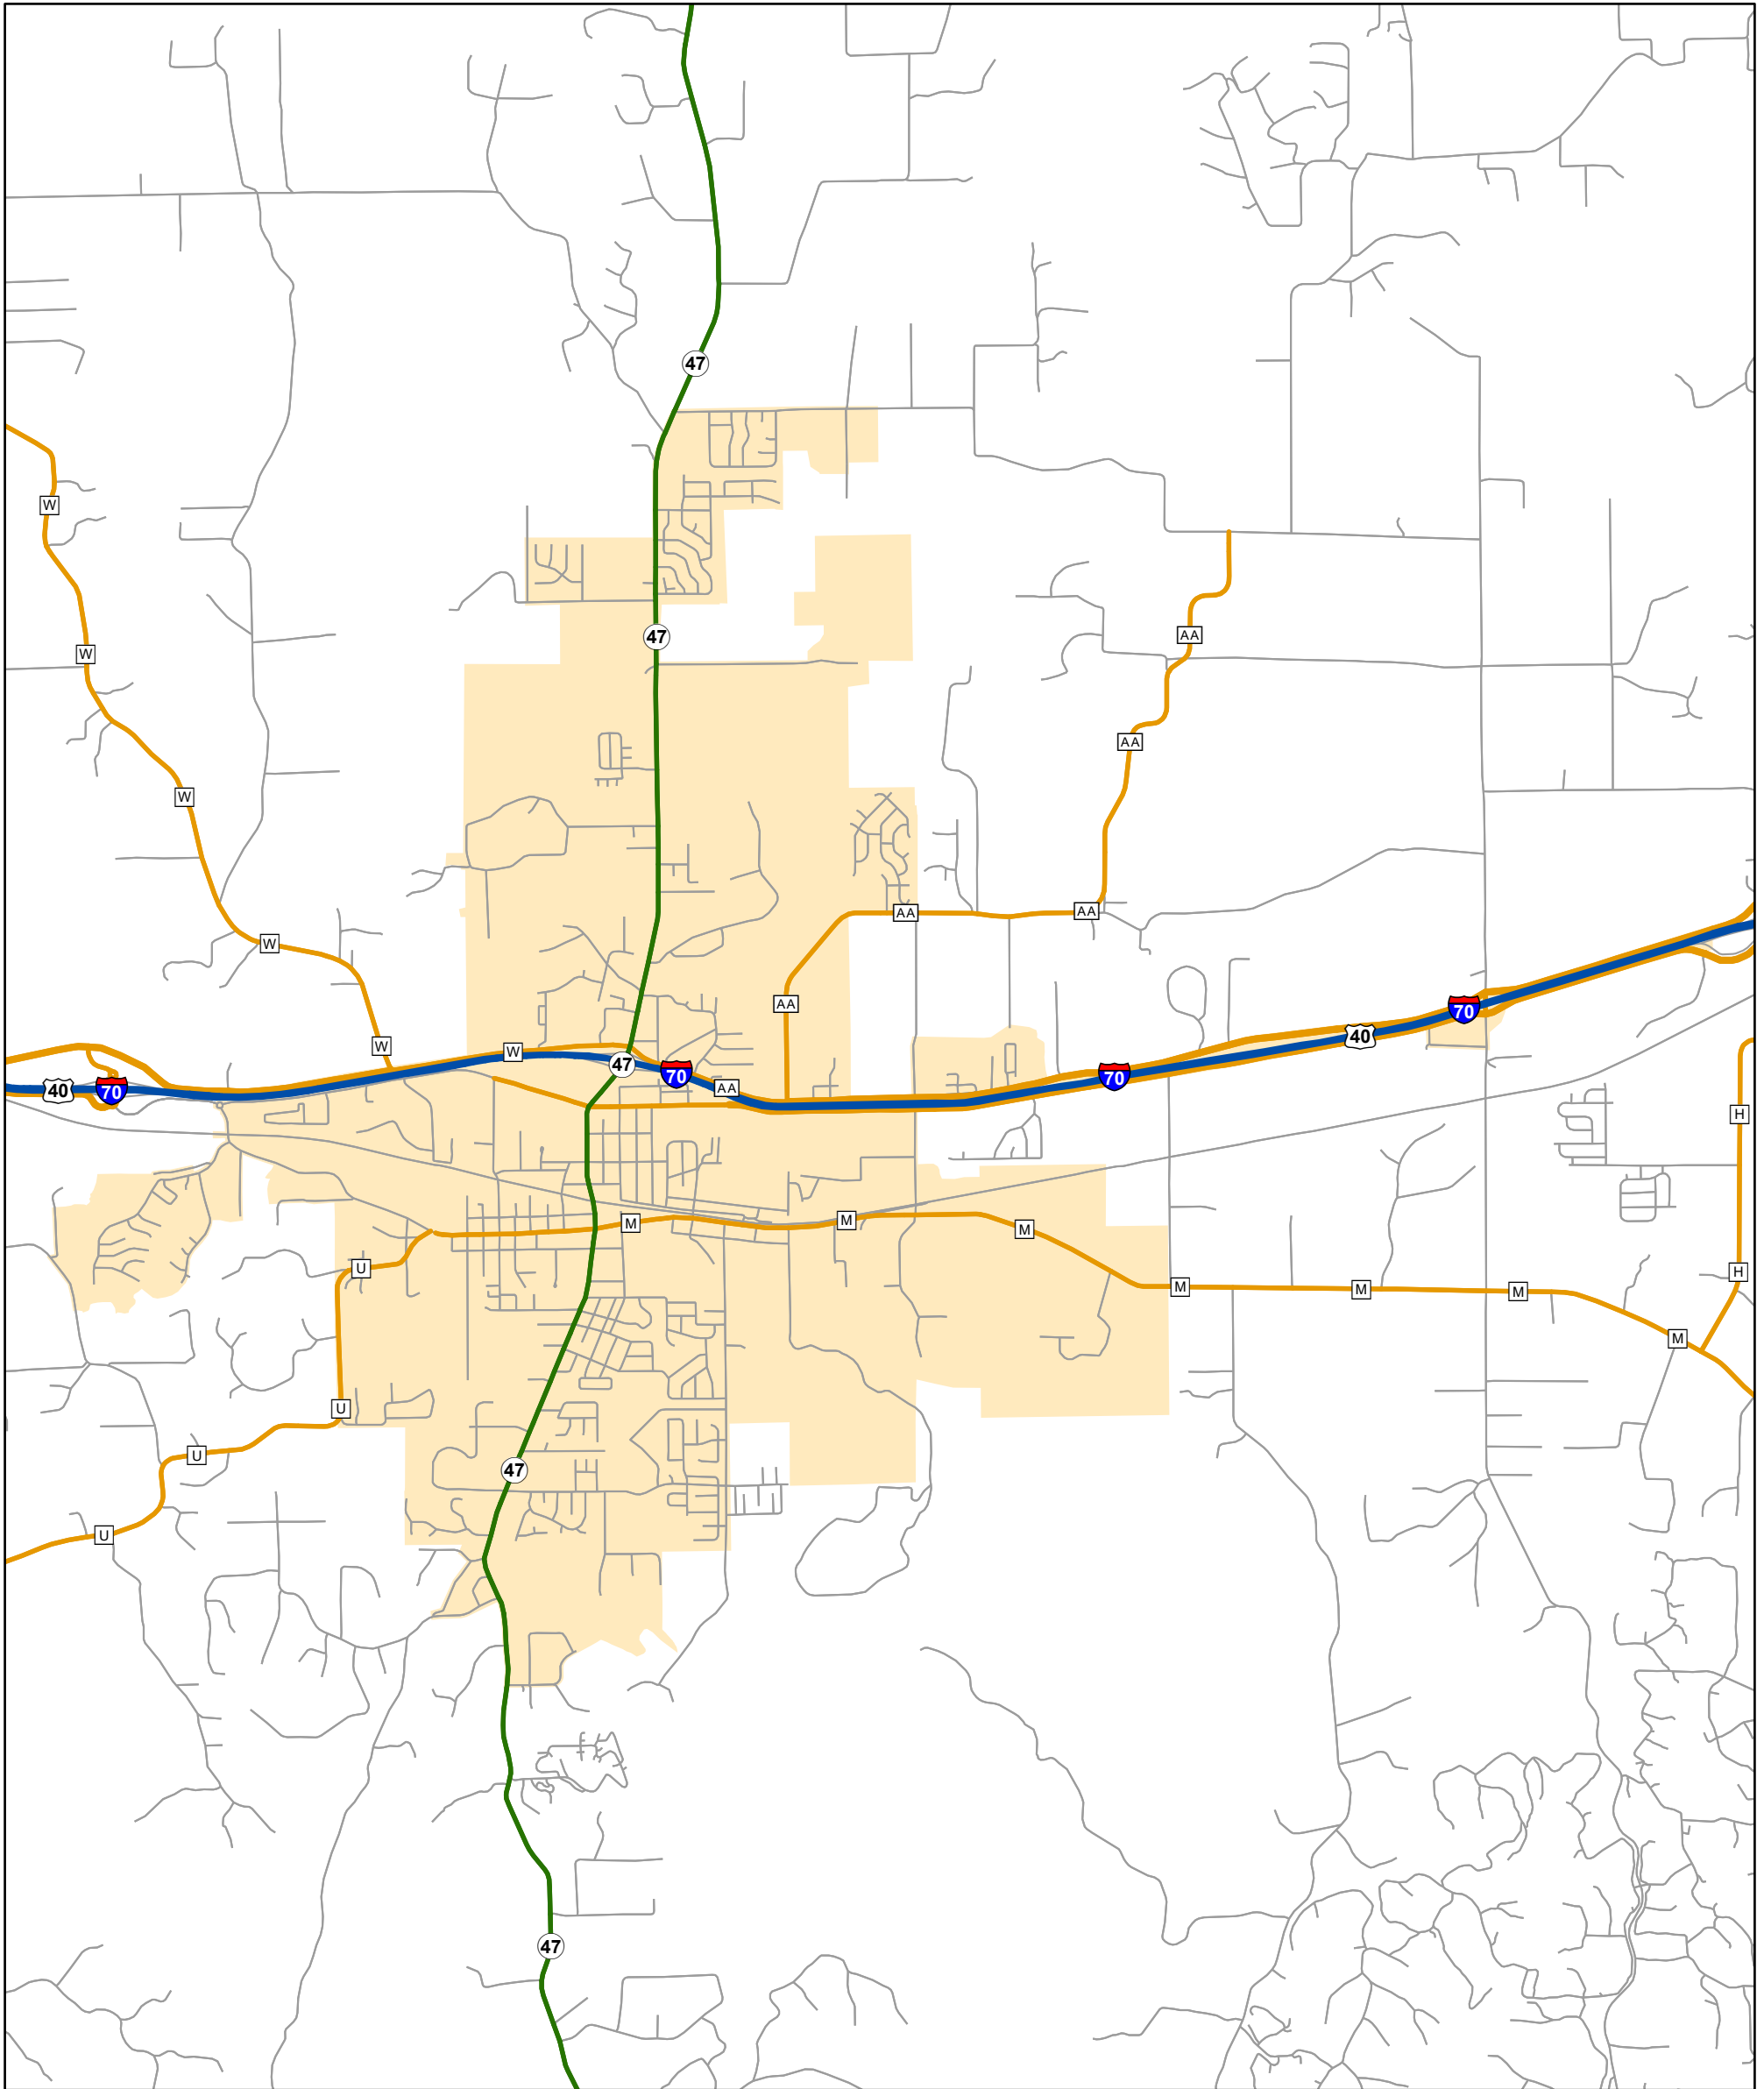

# State System Urban Area

## WARRENTON, MISSOURI

105 W. Capitol Ave.  
Jefferson City, MO 65102  
Phone (573) 526-5478  
Fax (573) 526-8052

April 2025

State System Class	Miles
Interstate	6.202
Primary	5.388
Supplementary	16.593
State Marked - NOS	
Other Roads	
Urban Area	